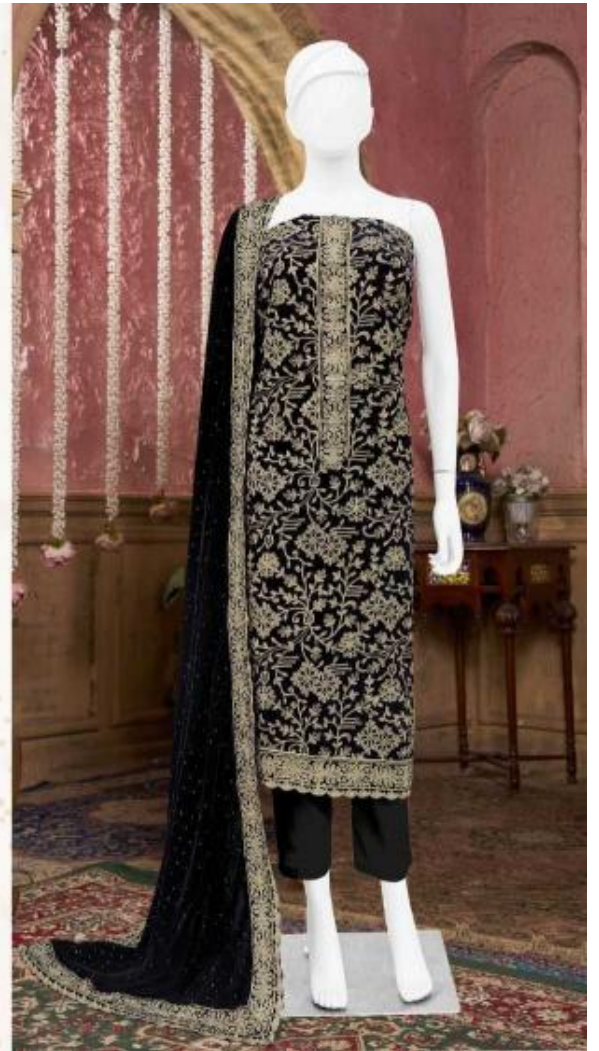

Gipson[®]

AFSANA

D.NO.2922

Gipson[®]

AFSANA

D.No :- 2922

TOP :- PURE VISCOSE VELVET WITH AARI & SWROVSKI WORK

**BOTTOM :- PURE VISCOSE VELVET
DYED**

**DUPATTA :- PURE VISCOSE VELVET WITH
AARI & SWROVSKI WORK**

Gipson®

AFSANA

TOP :- PURE VISCOSE VELVET WITH AARI & SWROVSKI WORK

BOTTOM :- PURE VISCOSE VELVET DYED

DUPATTA :- PURE VISCOSE VELVET WITH AARI & SWROVSKI WORK

D.NO.2922-C

Gipson®

AFSANA

TOP :- PURE VISCOSE VELVET WITH AARI & SWROVSKI WORK

BOTTOM :- PURE VISCOSE VELVET DYED

DUPATTA :- PURE VISCOSE VELVET WITH AARI & SWROVSKI WORK

D.NO.2922-D

Gipson®

AFSANA

TOP :- PURE VISCOSE VELVET WITH AARI & SWROVSKI WORK

BOTTOM :- PURE VISCOSE VELVET DYED

DUPATTA :- PURE VISCOSE VELVET WITH AARI & SWROVSKI WORK

D.NO.2922-A

Gipson®

AFSANA

TOP :- PURE VISCOSE VELVET WITH AARI & SWROVSKI WORK