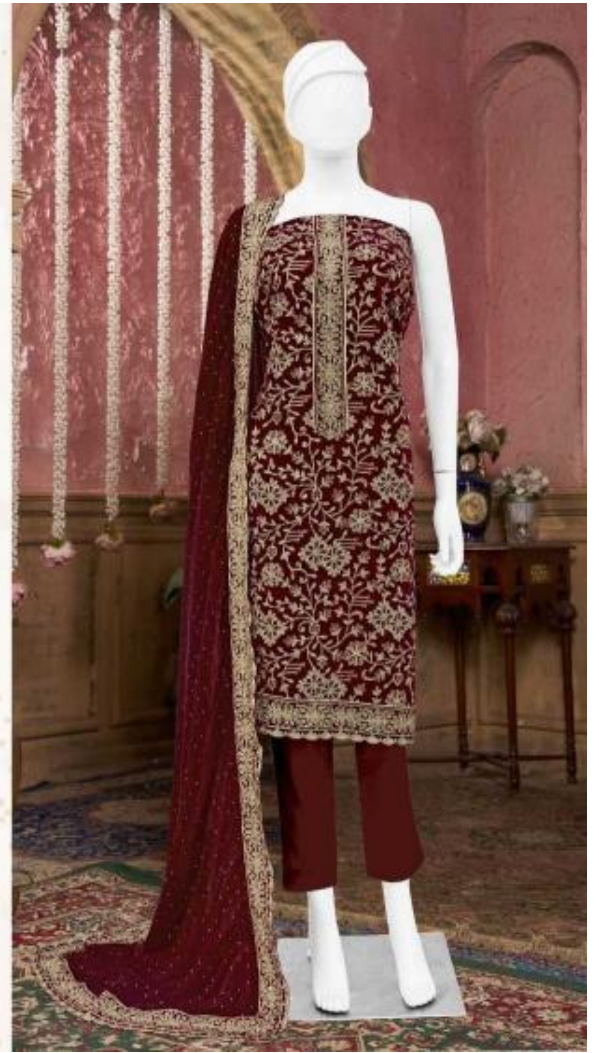

Gipson[®]

AFSANA

D.NO.2922

Gipson[®]

AFSANA

D.No :- 2922

TOP :- PURE VISCOSE VELVET WITH AARI & SWROVSKI WORK

**BOTTOM :- PURE VISCOSE VELVET
DYED**

**DUPATTA :- PURE VISCOSE VELVET WITH
AARI & SWROVSKI WORK**

Gipson®

AFSANA

TOP :- PURE VISCOSE VELVET WITH AARI & SWROVSKI WORK

BOTTOM :- PURE VISCOSE VELVET DYED

DUPATTA :- PURE VISCOSE VELVET WITH AARI & SWROVSKI WORK

D.NO.2922-C

Gipson®

AFSANA

TOP :- PURE VISCOSE VELVET WITH AARI & SWROVSKI WORK

BOTTOM :- PURE VISCOSE VELVET DYED

DUPATTA :- PURE VISCOSE VELVET WITH AARI & SWROVSKI WORK

D.NO.2922-D

Gipson®

AFSANA

TOP :- PURE VISCOSE VELVET WITH AARI & SWROVSKI WORK

BOTTOM :- PURE VISCOSE VELVET DYED

DUPATTA :- PURE VISCOSE VELVET WITH AARI & SWROVSKI WORK

D.NO.2922-A

Gipson®

AFSANA

TOP :- PURE VISCOSE VELVET WITH AARI & SWROVSKI WORK