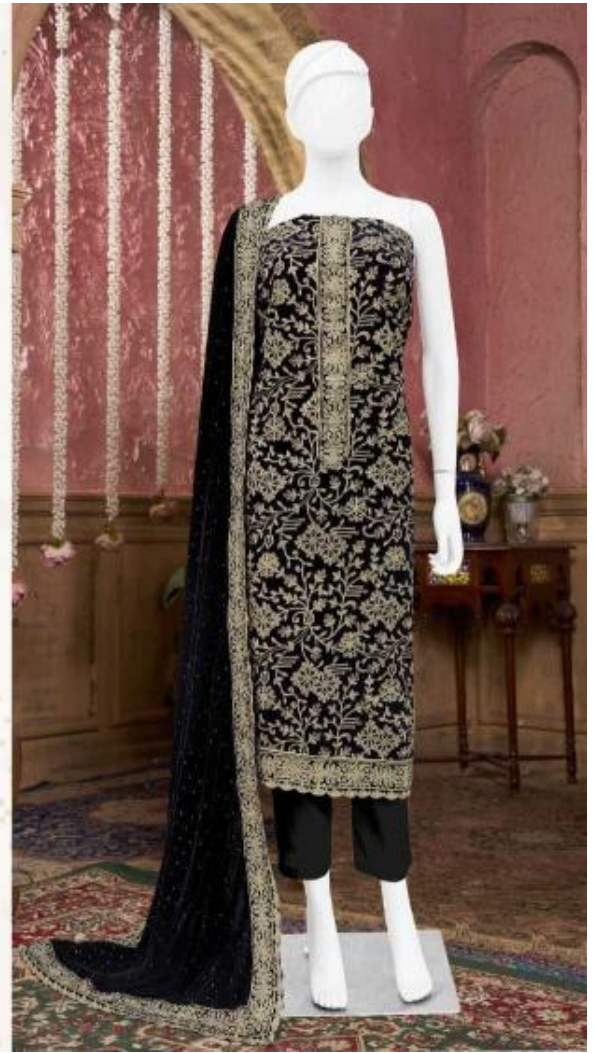

Gipson[®]

AFSANA

D.NO.2922

Gipson[®]

AFSANA

D.No :- 2922

TOP :- PURE VISCOSE VELVET WITH AARI & SWROVSKI WORK

**BOTTOM :- PURE VISCOSE VELVET
DYED**

**DUPATTA :- PURE VISCOSE VELVET WITH
AARI & SWROVSKI WORK**

Gipson®

AFSANA

TOP :- PURE VISCOSE VELVET WITH AARI & SWROVSKI WORK

BOTTOM :- PURE VISCOSE VELVET DYED

DUPATTA :- PURE VISCOSE VELVET WITH AARI & SWROVSKI WORK

D.NO.2922-C

Gipson®

AFSANA

TOP :- PURE VISCOSE VELVET WITH AARI & SWROVSKI WORK

BOTTOM :- PURE VISCOSE VELVET DYED

DUPATTA :- PURE VISCOSE VELVET WITH AARI & SWROVSKI WORK

D.NO.2922-D

Gipson®

AFSANA

TOP :- PURE VISCOSE VELVET WITH AARI & SWROVSKI WORK

BOTTOM :- PURE VISCOSE VELVET DYED

DUPATTA :- PURE VISCOSE VELVET WITH AARI & SWROVSKI WORK

D.NO.2922-A

Gipson®

AFSANA

TOP :- PURE VISCOSE VELVET WITH AARI & SWROVSKI WORK