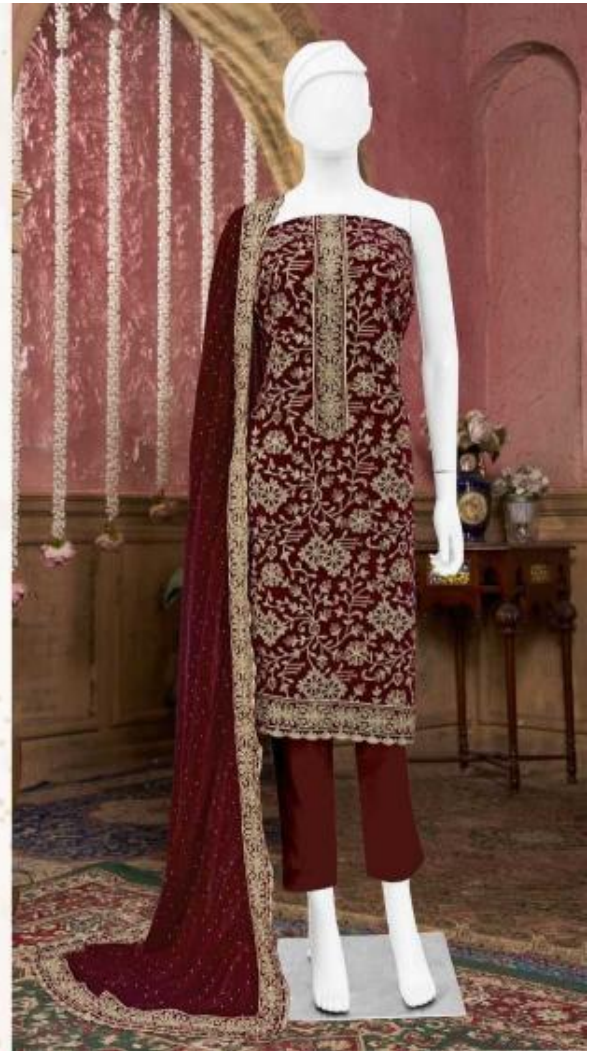

Gipson[®]

AFSANA

D.NO.2922

Gipson[®]

AFSANA

D.No :- 2922

TOP :- PURE VISCOSE VELVET WITH AARI & SWROVSKI WORK

**BOTTOM :- PURE VISCOSE VELVET
DYED**

**DUPATTA :- PURE VISCOSE VELVET WITH
AARI & SWROVSKI WORK**

Gipson®

AFSANA

TOP :- PURE VISCOSE VELVET WITH AARI & SWROVSKI WORK

BOTTOM :- PURE VISCOSE VELVET DYED

DUPATTA :- PURE VISCOSE VELVET WITH AARI & SWROVSKI WORK

D.NO.2922-C

Gipson®

AFSANA

TOP :- PURE VISCOSE VELVET WITH AARI & SWROVSKI WORK

BOTTOM :- PURE VISCOSE VELVET DYED

DUPATTA :- PURE VISCOSE VELVET WITH AARI & SWROVSKI WORK

D.NO.2922-D

Gipson®

AFSANA

TOP :- PURE VISCOSE VELVET WITH AARI & SWROVSKI WORK

BOTTOM :- PURE VISCOSE VELVET DYED

DUPATTA :- PURE VISCOSE VELVET WITH AARI & SWROVSKI WORK

D.NO.2922-A

Gipson®

AFSANA

TOP :- PURE VISCOSE VELVET WITH AARI & SWROVSKI WORK