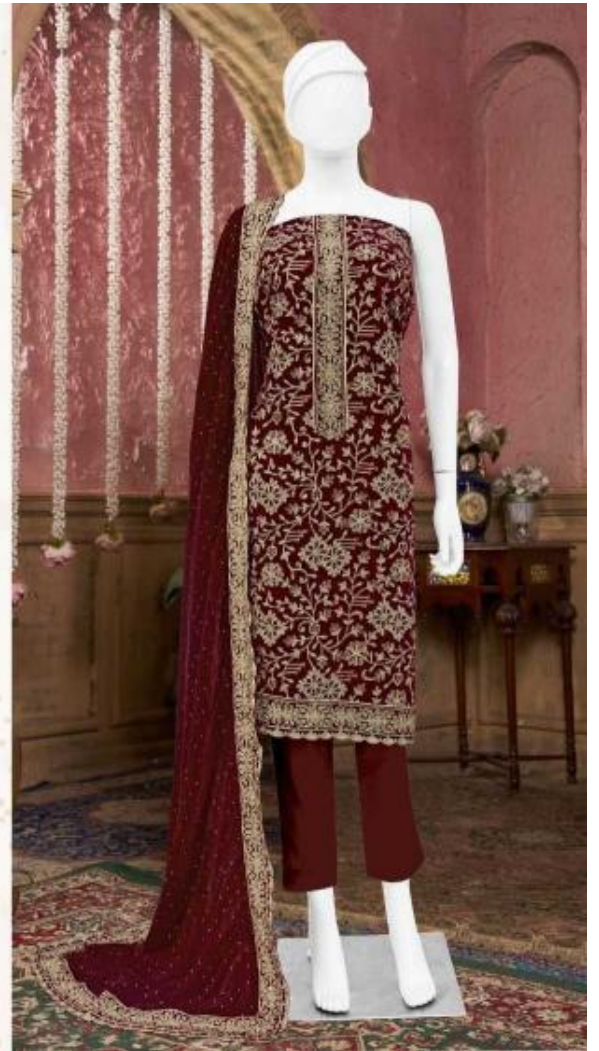

# AFSANA

D.No :- 2922

**TOP :- PURE VISCOSE VELVET WITH AARI & SWROVSKI WORK**

**BOTTOM :- PURE VISCOSE VELVET  
DYED**

**DUPATTA :- PURE VISCOSE VELVET WITH  
AARI & SWROVSKI WORK**

**Gipson®**

# AFSANA

TOP :- PURE VISCOSE VELVET WITH AARI & SWROVSKI WORK

BOTTOM :- PURE VISCOSE VELVET DYED

DUPATTA :- PURE VISCOSE VELVET WITH AARI & SWROVSKI WORK

D.NO.2922-C

**Gipson®**