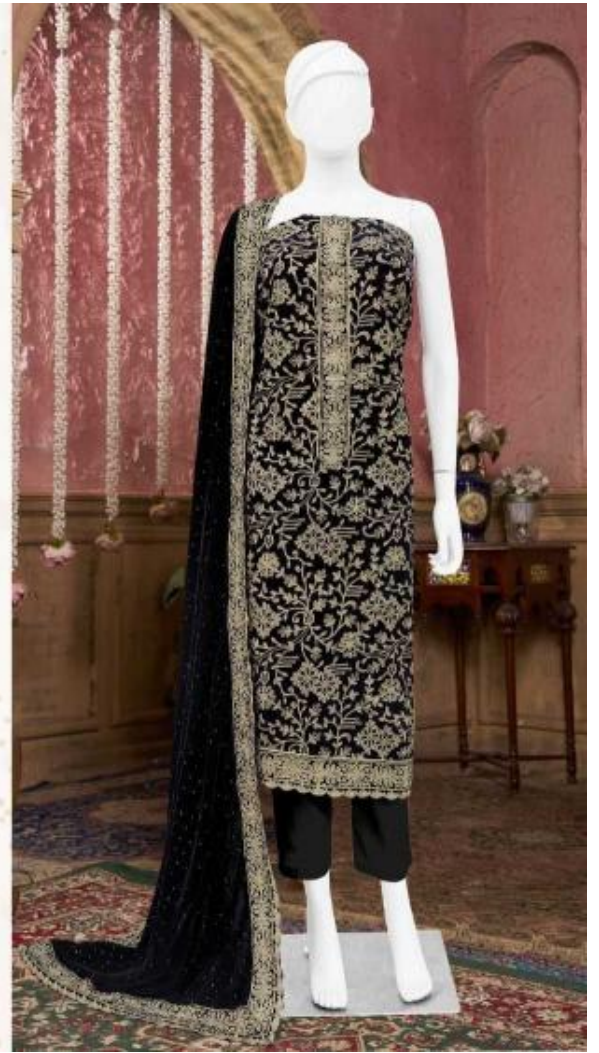

Gipson®

AFSANA

TOP :- PURE VISCOSE VELVET WITH AARI & SWROVSKI WORK

BOTTOM :- PURE VISCOSE VELVET DYED

DUPATTA :- PURE VISCOSE VELVET WITH AARI & SWROVSKI WORK

D.NO.2922-D