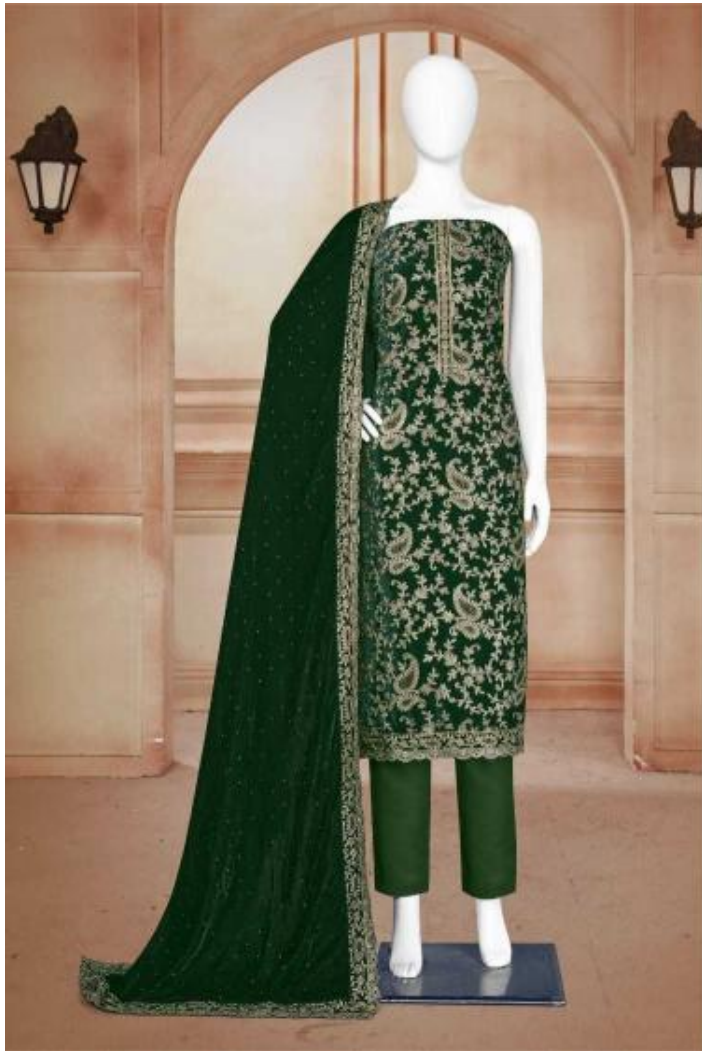

TOP -> PURE VISCOSE VELVET WITH AARI & SWROVSKI WORK

BOTTOM -> PURE VISCOSE VELVET DYED

D.NO.2893-B

DUPATTA -> PURE VISCOSE VELVET WITH AARI & SWROVSKI WORK

Gipson

AFSANA

TOP -> PURE VISCOSE VELVET WITH AARI & SWROVSKI WORK

BOTTOM -> PURE VISCOSE VELVET DYED

D.NO.2893-A

DUPATTA -> PURE VISCOSE VELVET WITH AARI & SWROVSKI WORK

Bipson®

AFSANA

TOP -> PURE VISCOSE VELVET WITH AARI & SWROVSKI WORK

BOTTOM -> PURE VISCOSE VELVET DYED

D.NO.2893-C

DUPATTA -> PURE VISCOSE VELVET WITH AARI & SWROVSKI WORK

Gipson®

AFSANA

D.No :- 2893

TOP :- PURE VISCOSE VELVET WITH
AARI & SWROVSKI WORK

BOTTOM :- PURE VISCOSE VELVET DYED

DUPATTA :- PURE VISCOSE VELVET WITH
AARI & SWROVSKI WORK