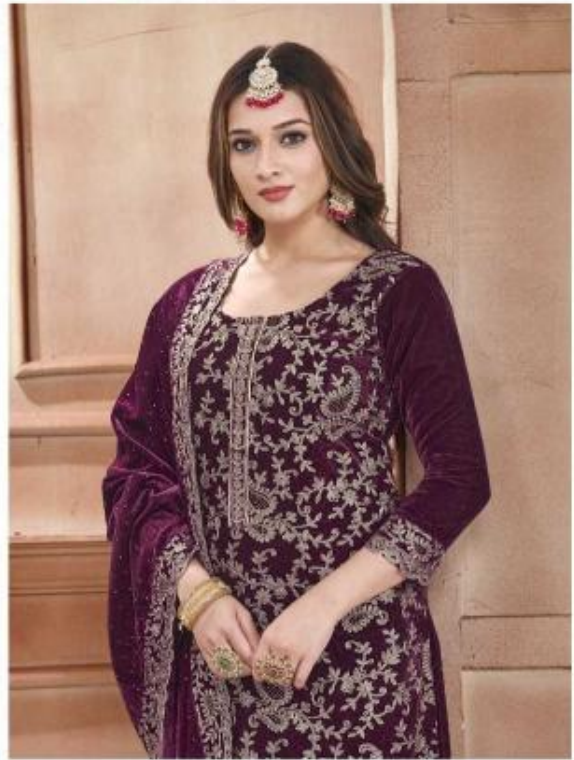

TOP -> PURE VISCOSE VELVET WITH AARI & SWROVSKI WORK

BOTTOM -> PURE VISCOSE VELVET DYED

D.NO.2893-B

DUPATTA -> PURE VISCOSE VELVET WITH AARI & SWROVSKI WORK

Gipson®

AFSANA

TOP -> PURE VISCOSE VELVET WITH AARI & SWROVSKI WORK

BOTTOM -> PURE VISCOSE VELVET DYED

D.NO.2893-A

DUPATTA -> PURE VISCOSE VELVET WITH AARI & SWROVSKI WORK

Bipson®

AFSANA

TOP -> PURE VISCOSE VELVET WITH AARI & SWROVSKI WORK

BOTTOM -> PURE VISCOSE VELVET DYED