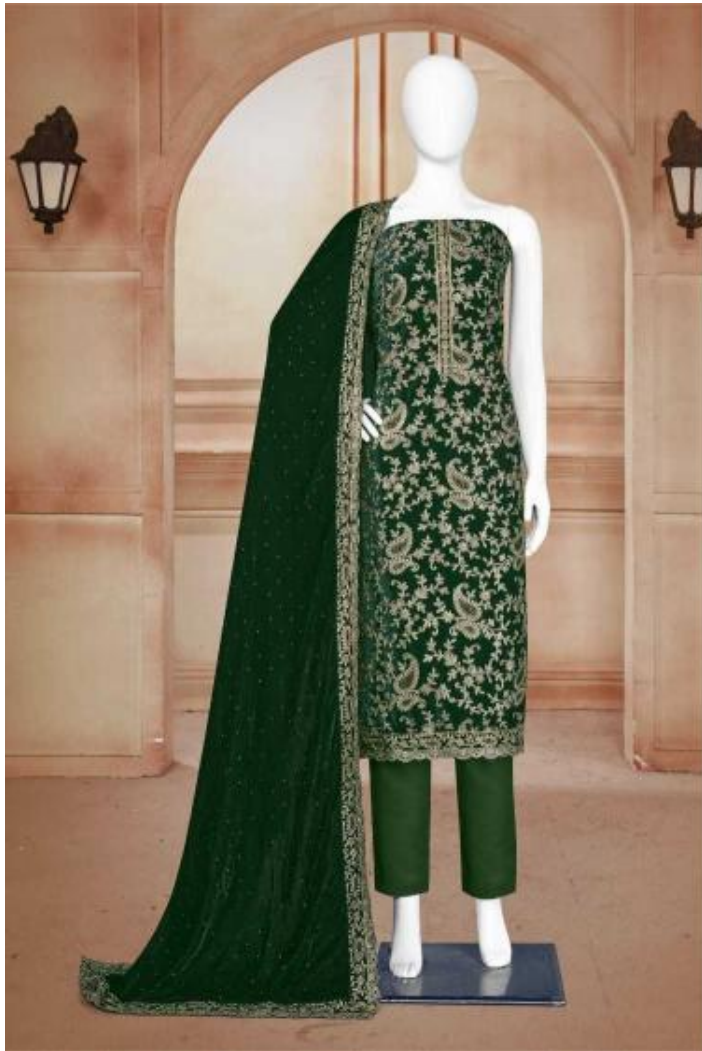

TOP -> PURE VISCOSE VELVET WITH AARI & SWROVSKI WORK

BOTTOM -> PURE VISCOSE VELVET DYED

D.NO.2893-B

DUPATTA -> PURE VISCOSE VELVET WITH AARI & SWROVSKI WORK

Gipson®

AFSANA

TOP -> PURE VISCOSE VELVET WITH AARI & SWROVSKI WORK

BOTTOM -> PURE VISCOSE VELVET DYED

D.NO.2893-A

DUPATTA -> PURE VISCOSE VELVET WITH AARI & SWROVSKI WORK

Bipson®

AFSANA

TOP -> PURE VISCOSE VELVET WITH AARI & SWROVSKI WORK

BOTTOM -> PURE VISCOSE VELVET DYED

D.NO.2893-C

DUPATTA -> PURE VISCOSE VELVET WITH AARI & SWROVSKI WORK

Gipson®

AFSANA

D.No :- 2893

TOP :- PURE VISCOSE VELVET WITH
AARI & SWROVSKI WORK

BOTTOM :- PURE VISCOSE VELVET DYED

DUPATTA :- PURE VISCOSE VELVET WITH
AARI & SWROVSKI WORK