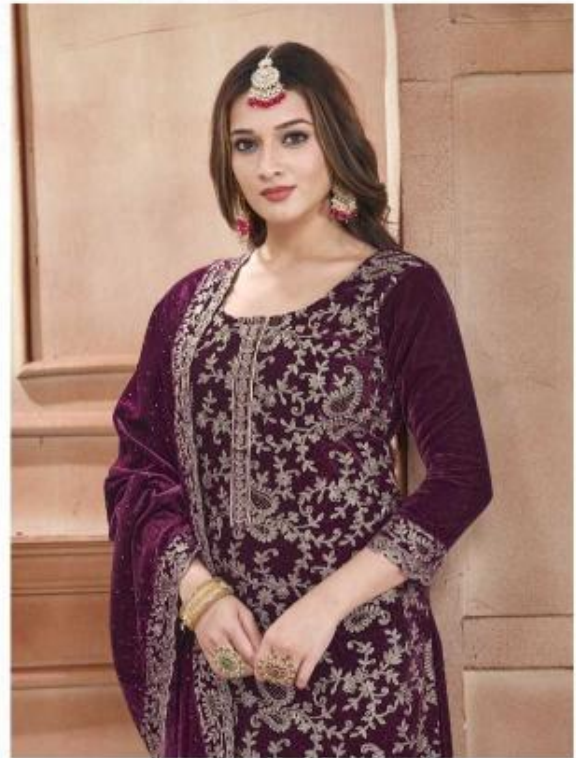

TOP -> PURE VISCOSE VELVET WITH AARI & SWROVSKI WORK

BOTTOM -> PURE VISCOSE VELVET DYED

D.NO.2893-B

DUPATTA -> PURE VISCOSE VELVET WITH AARI & SWROVSKI WORK

Gipson

AFSANA

TOP -> PURE VISCOSE VELVET WITH AARI & SWROVSKI WORK

BOTTOM -> PURE VISCOSE VELVET DYED

D.NO.2893-A

DUPATTA -> PURE VISCOSE VELVET WITH AARI & SWROVSKI WORK

Bipson®

AFSANA

TOP -> PURE VISCOSE VELVET WITH AARI & SWROVSKI WORK

BOTTOM -> PURE VISCOSE VELVET DYED