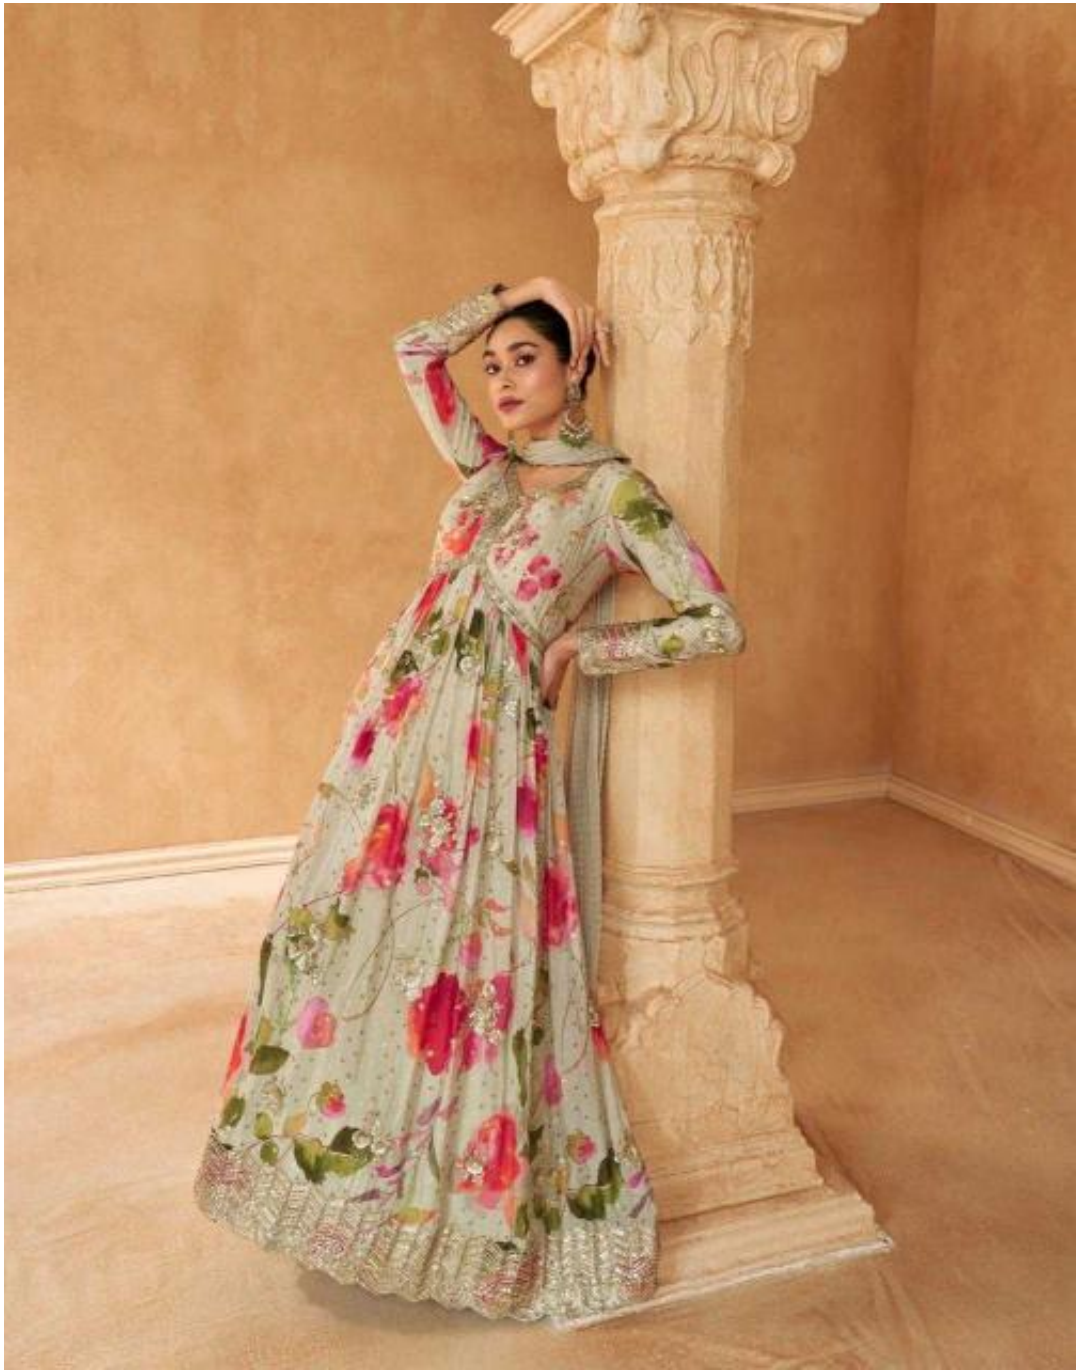

SAYURI[®]
Designer

Saarij

SAYURI[®]
Designer

Saarij

SAYURI®
Designer

| STYLE-5645 |

SAYURI[®]
Designer

| STYLE-5644 |

| STYLE-5644 |

DYNA

FAST