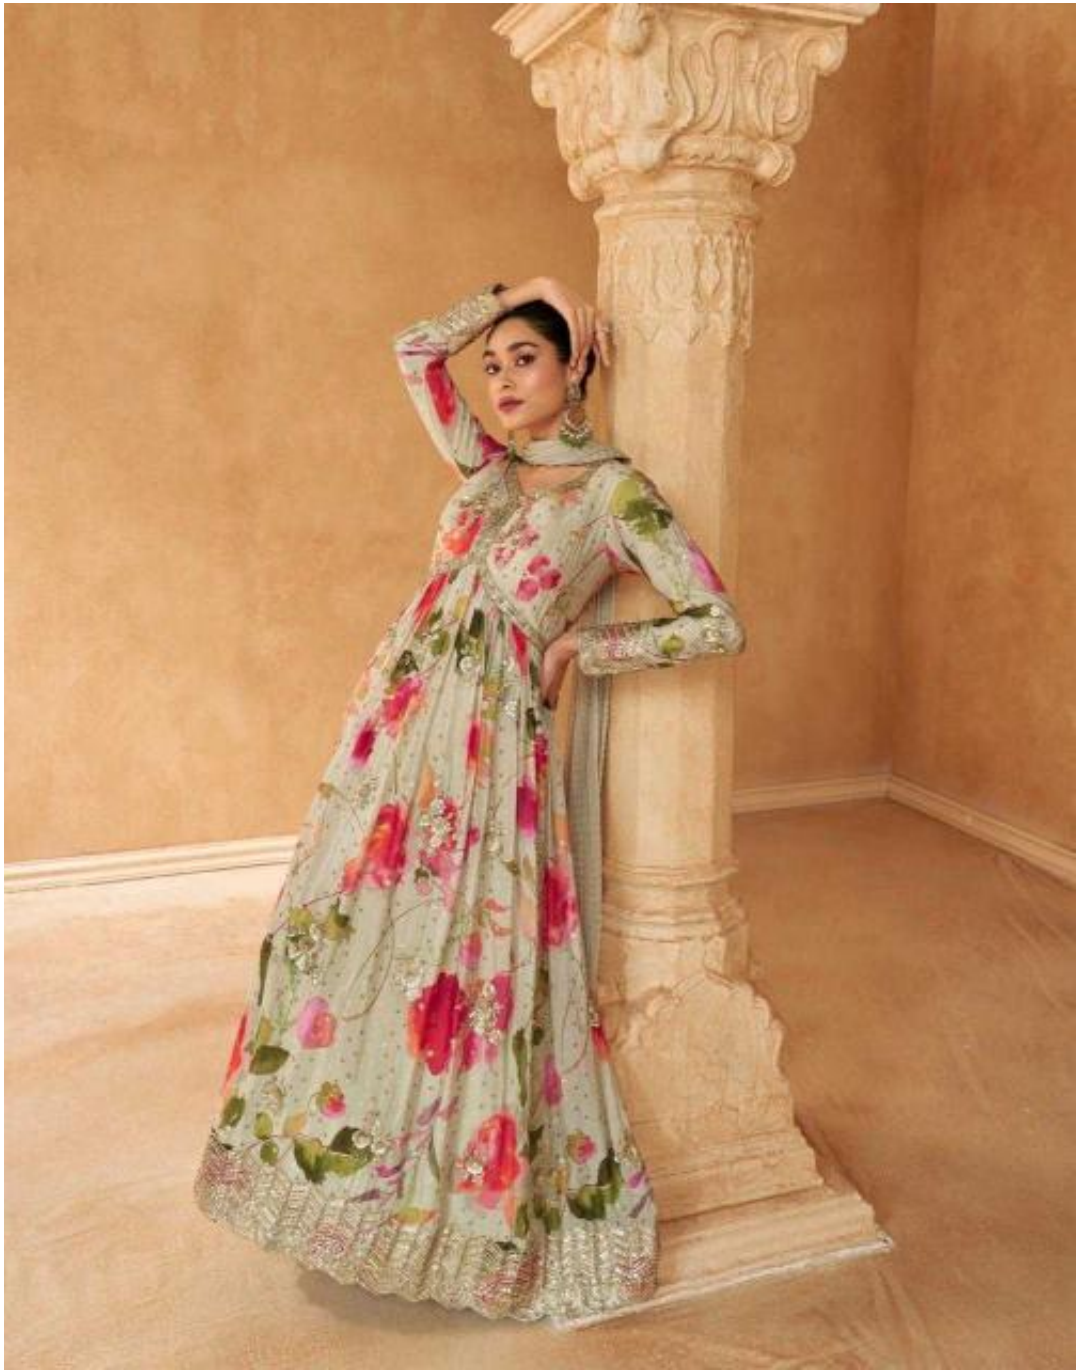

SAYURI[®]
Designer

Saanj

SAYURI[®]
Designer

Saanj

SAYURI®
Designer

| STYLE-5645 |

SAYURI[®]
Designer

| STYLE-5644 |

| STYLE-5644 |

DYNA

FAST