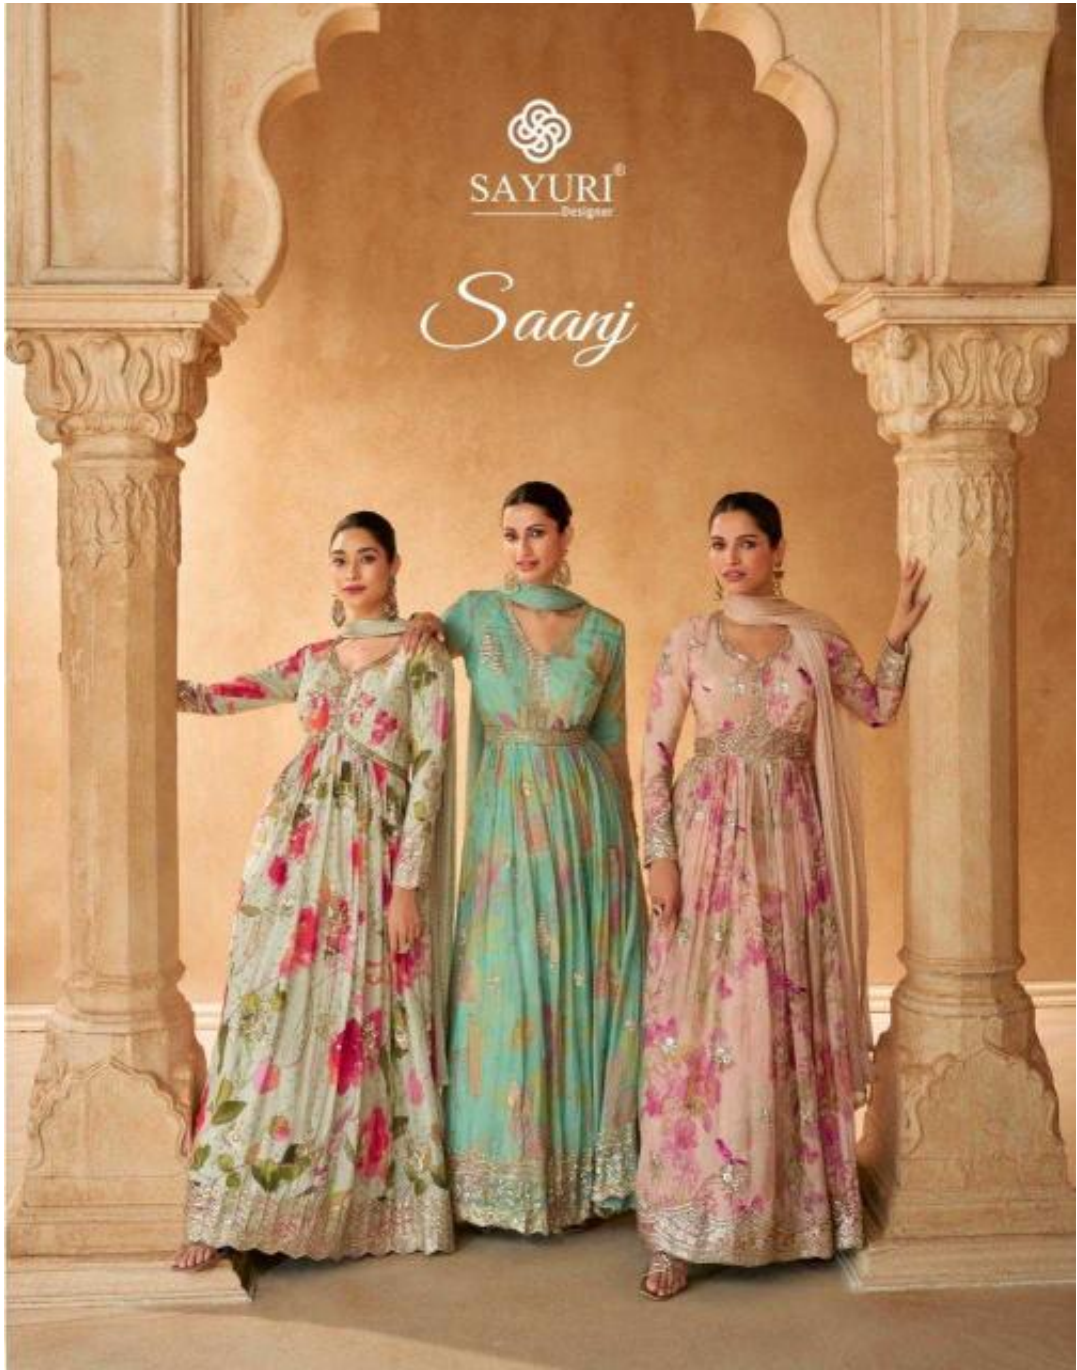

SAYURI[®]
Designer

Saanj

SAYURI[®]
Designer

Saanj

SAYURI®
Designer

| STYLE-5645 |

SAYURI[®]
Designer

| STYLE-5644 |

| STYLE-5644 |

DYNA

FAST