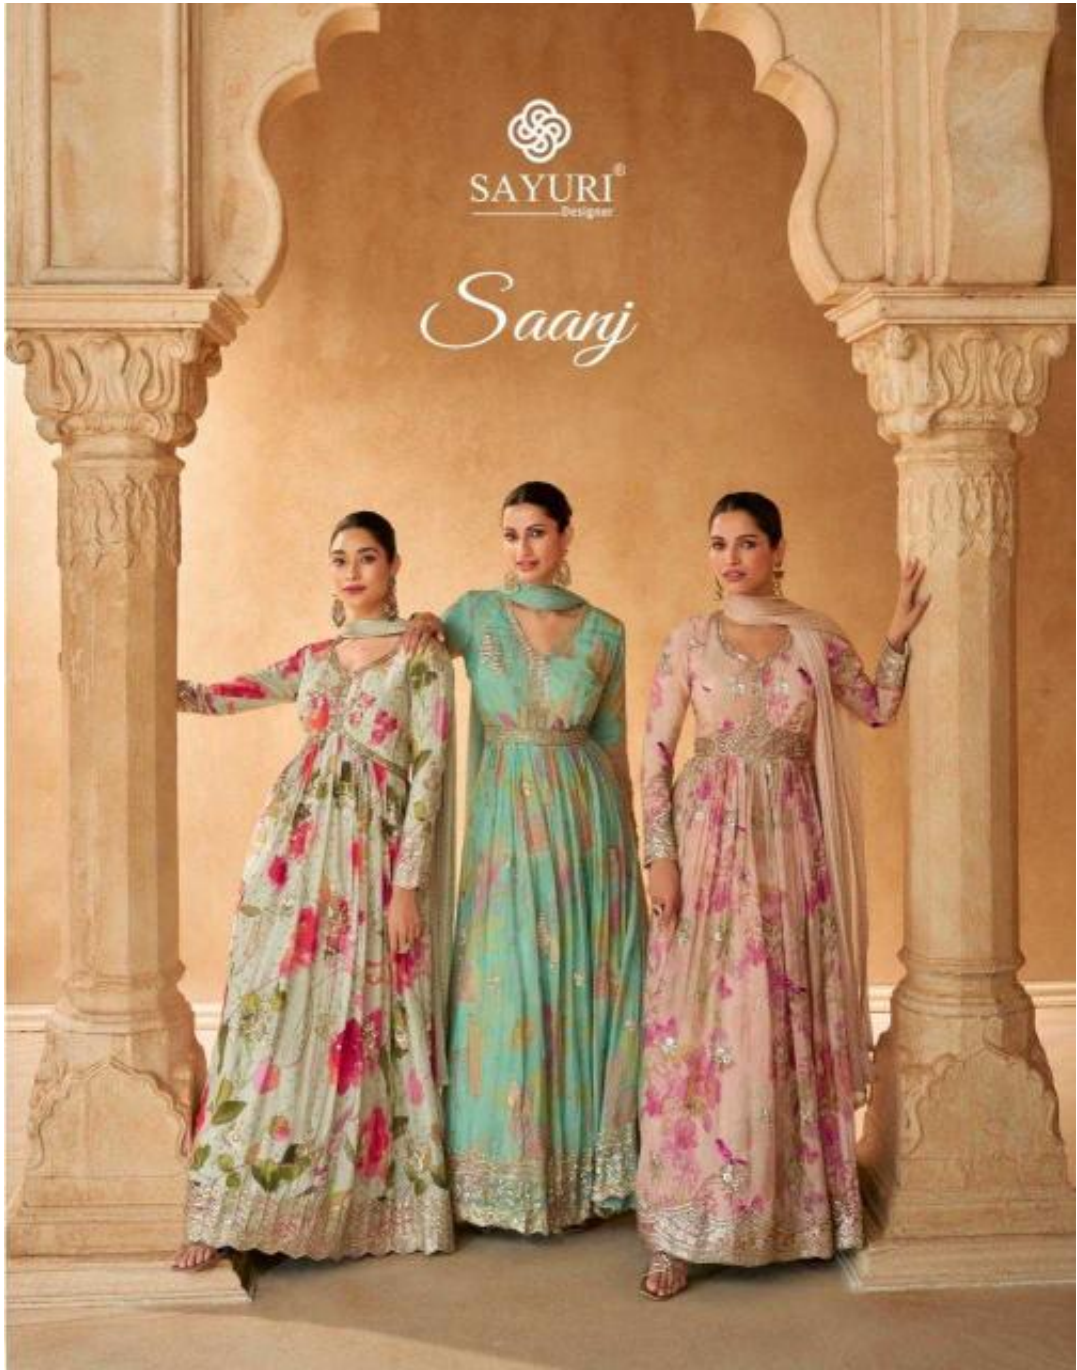

SAYURI[®]
Designer

Saarij

SAYURI[®]
Designer

Saarij

SAYURI®
Designer

| STYLE-5645 |

SAYURI[®]
Designer

| STYLE-5644 |

| STYLE-5644 |

DYNA

FAST