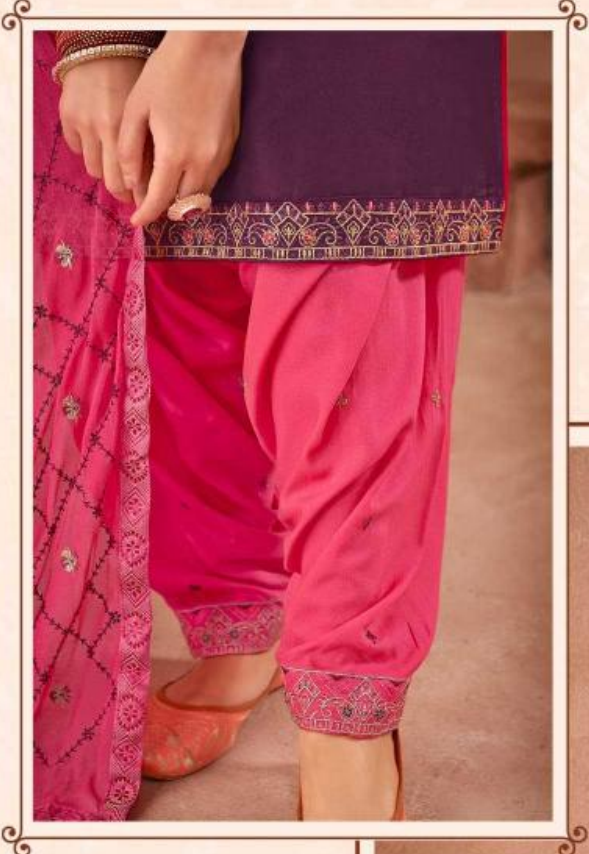

Patiyala Suit

Simple Style to Match Your Smile...

H 1680-005

H 1680-006

Patiyala Suit

In perfect Harmony

Weaves, motifs and colours- a harmonious affair !

Patiyala Suit

Simple Style to Match Your Smile...

H 1680-002

H 1680-001

Patiyala Suit

Simple Style to Match Your Smile...

H 1680-001

H 1680-002

H 1680-003

Patiyala Suit

Patiyala Suit

richly of beautifying-create a trend with this
soothing color and fascinating attire to enhance your beauty