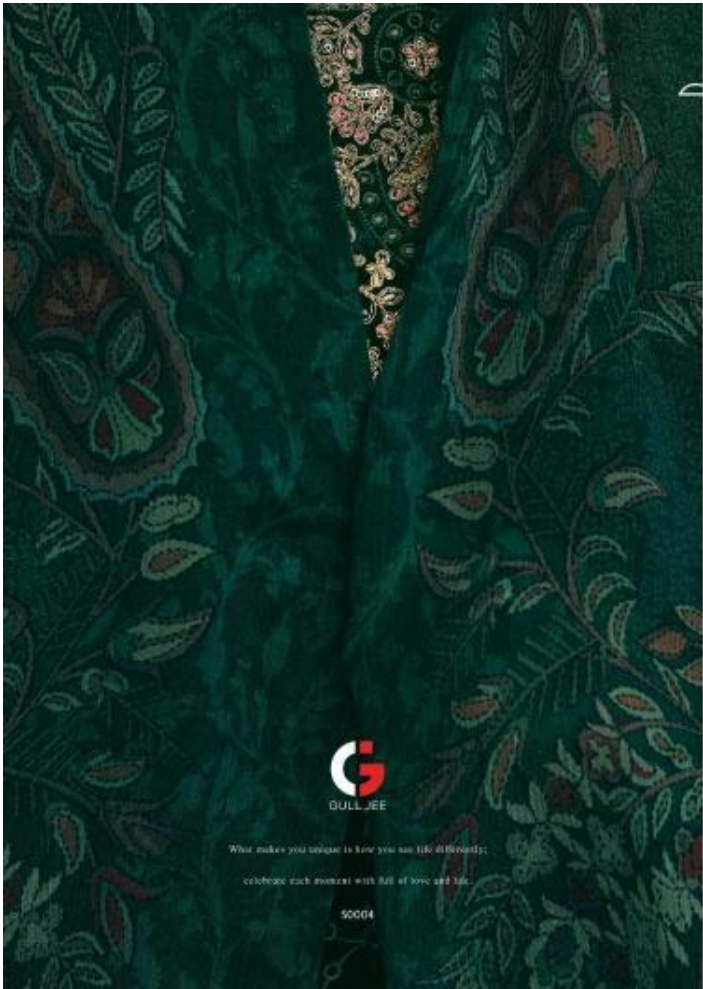

picture perfect attire for you!

50002

30004

GULL JEE
10009

Integrate to vibrant & rich designs with outstanding range of fabric collection,
which is a blend of traditional & modernized elegance.

50005

Alfaz

50001

50002

50003

50004

50005

50006

GULL JEE

Whether costume or curate, rose has been animated the colour of the season.