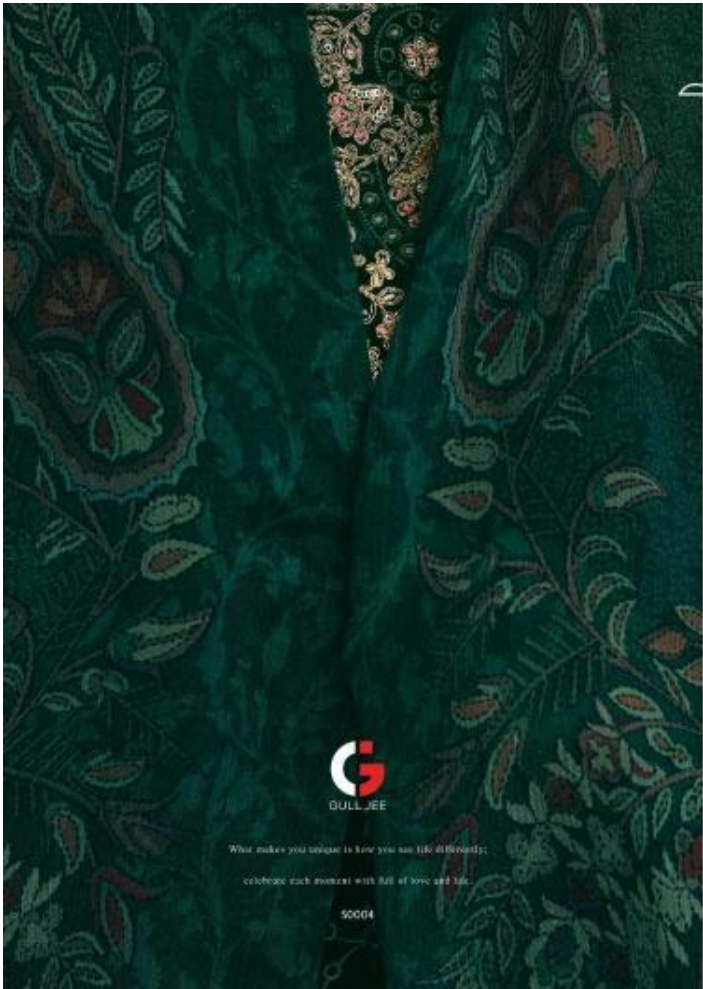

picture perfect attire for you!

50002

30004

GULL JEE
10009

Imaginative & vibrant designs with outstanding range of fabric collection,
which is a blend of traditional & modernized elegance.

50005

50004

Alfaz

50001

50002

50003

50004

50005

50006

GULL JEE

Whether costume or curate, rose has been animated the colour of the season.