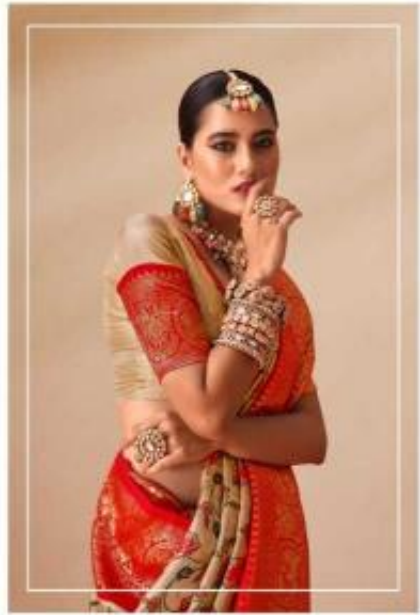

# SATRANGI

189001

189002

189003

189004

189005

189006

Rajpath™  
*The Way of Style*  
WOVEN SILK

Rajpath™  
The Way to Style  
WOVEN SILK  
189002

Rajpath™  
*The Royal Silk Style*  
WOVEN SILK  
189003

Rajpath™  
*The Way of Style*  
WOVEN SILK  
189004

Rajpath™  
*The Way to Style*  
WOVEN SILK  
189005

Rajpath™  
*The Style of India*  
WOVEN SILK  
189006

Raj path™  
WOVEN SILK

S E N S U A L I T Y

Make your day more exquisite with this exclusive ready to wear saree to grace all occasions.