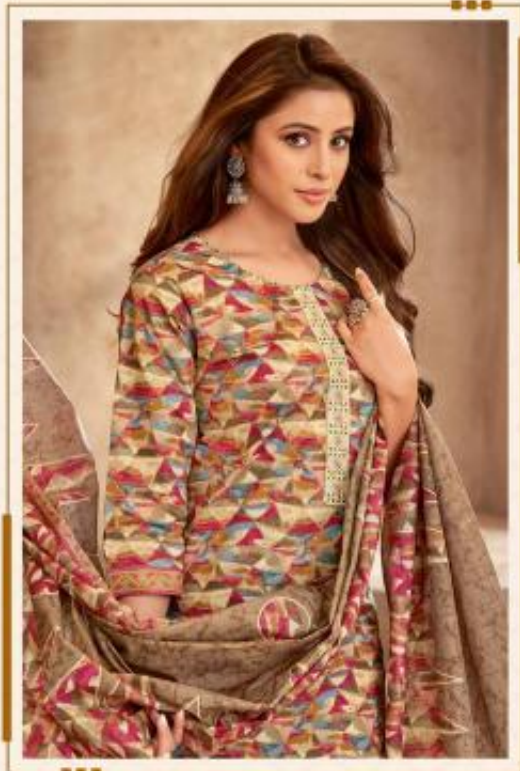

6109-A
READY TO WEAR

kala
feminine forever & ever...

Jaipuri
STITCHED DRESS
Vol-5

6108-A
READY TO WEAR