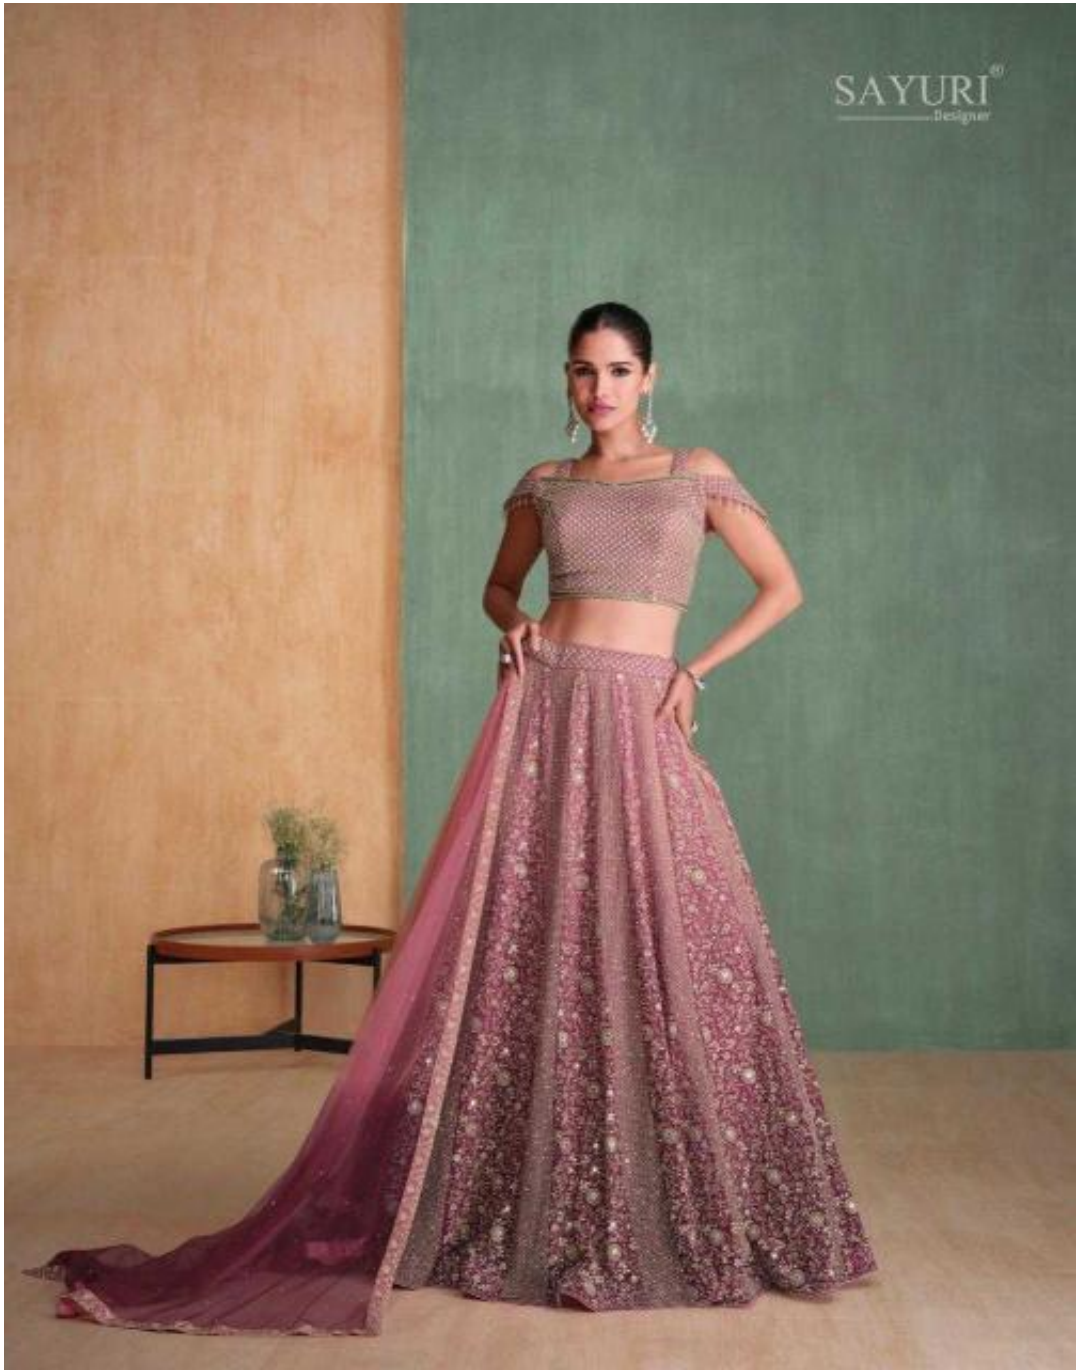

AMARPALI

SAYURI[®]
Designer

AMARPALI

Extreme
Beauty of Delicacy

Make A Style Statement

Time for ethnic wear collection
to taste perfection with
this marvellous range of dress.

Beautifully crafted and elegantly
designed these are just enough
to complete your wardrobe.