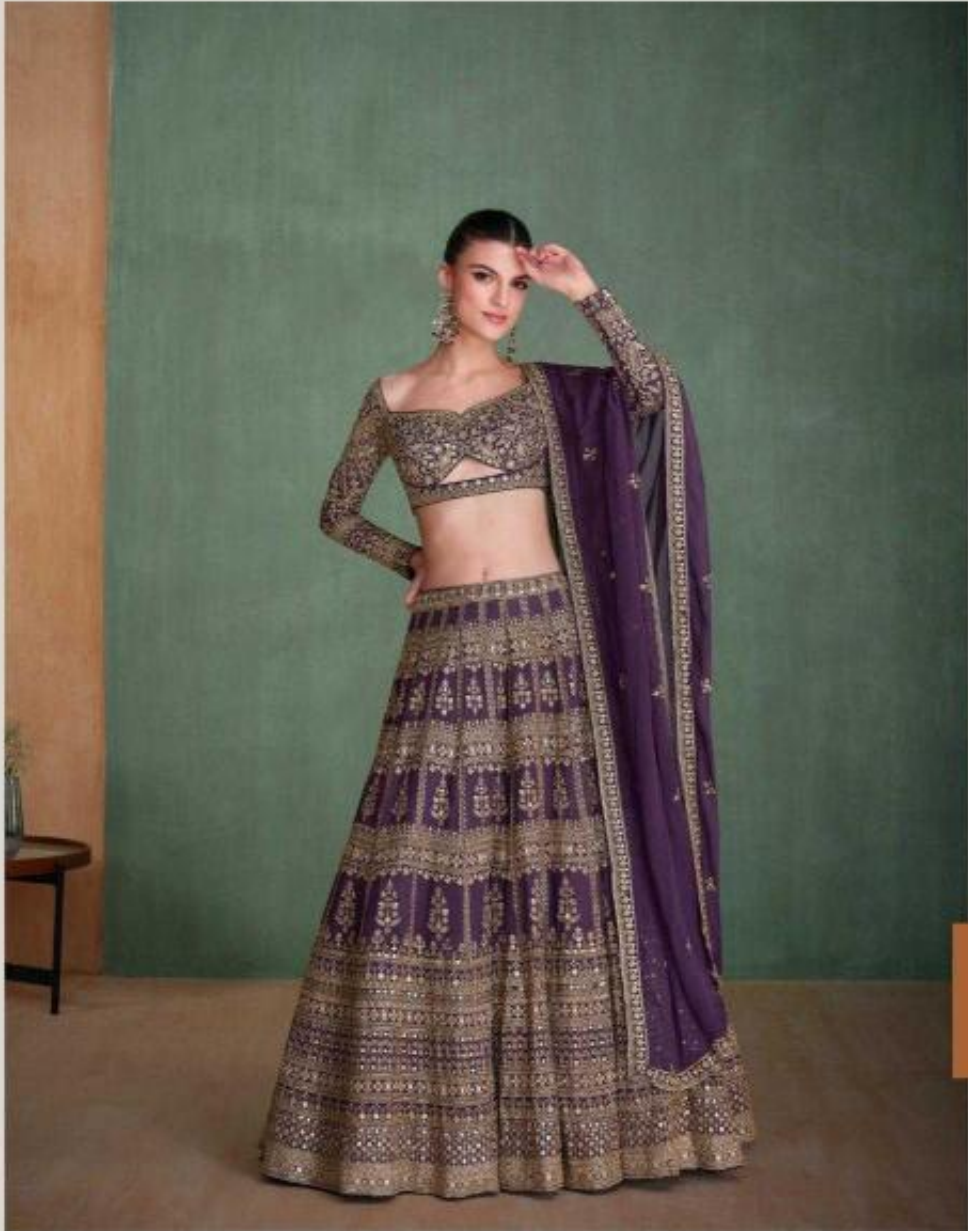

AMARPALI

SAYURI[®]
Designer

AMARPALI

Extreme
Beauty of Delicacy

Make A Style Statement

Time for ethnic wear collection
to taste perfection with
this marvellous range of dress.

Beautifully crafted and elegantly
designed these are just enough
to complete your wardrobe.