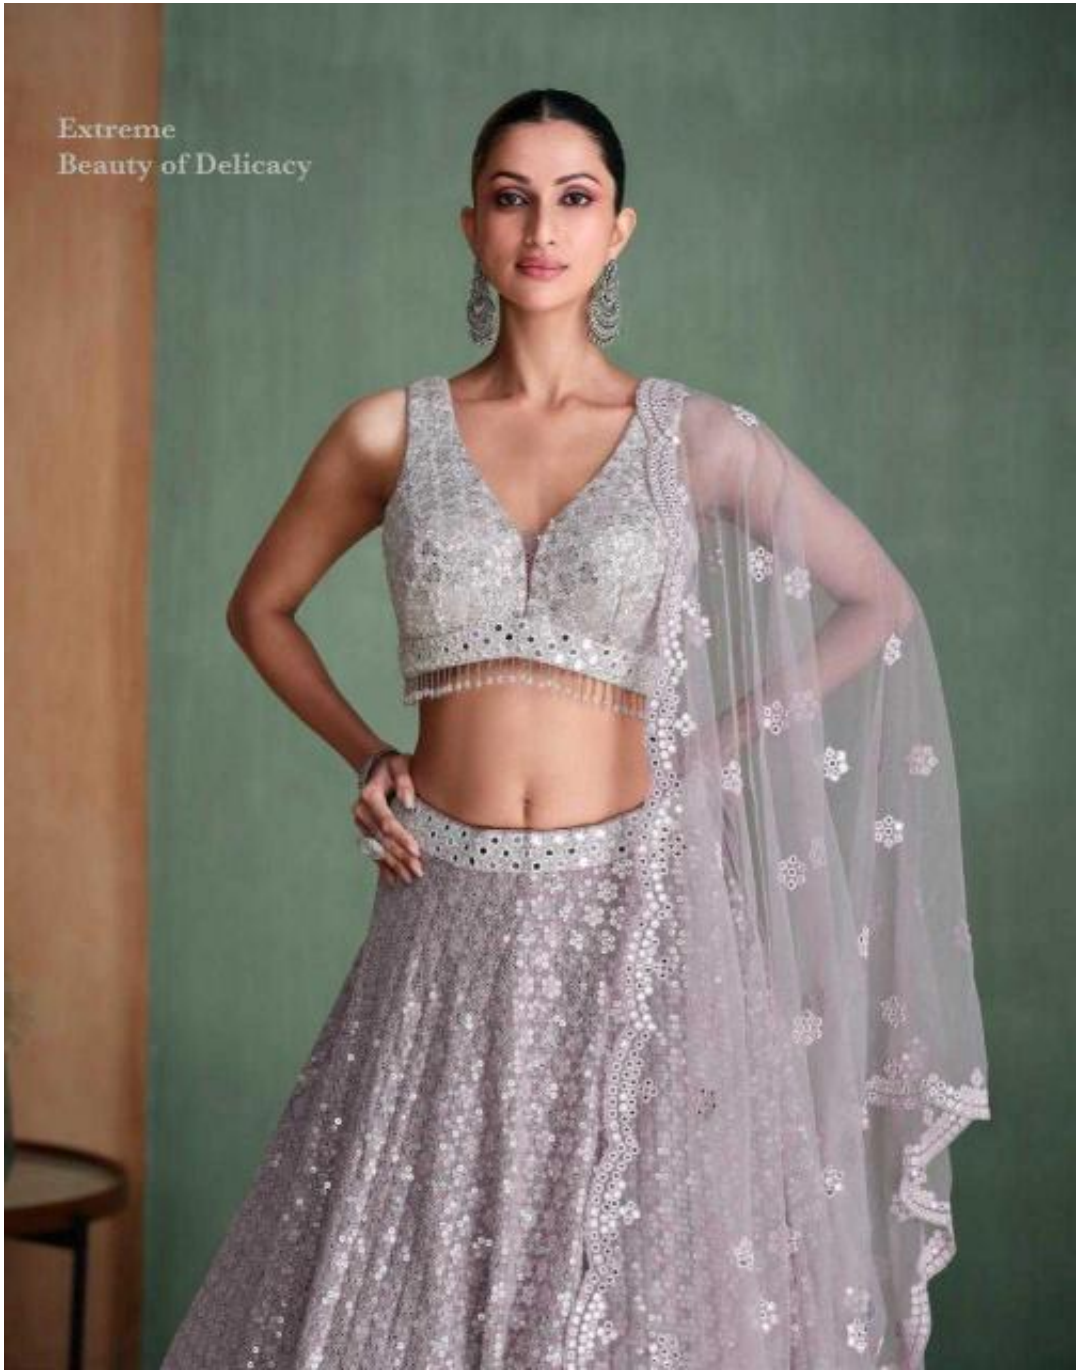

AMARPALI

SAYURI[®]
Designer

AMARPALI

Extreme
Beauty of Delicacy

Make A Style Statement

Time for ethnic wear collection
to taste perfection with
this marvellous range of dress.

Beautifully crafted and elegantly
designed these are just enough
to complete your wardrobe.