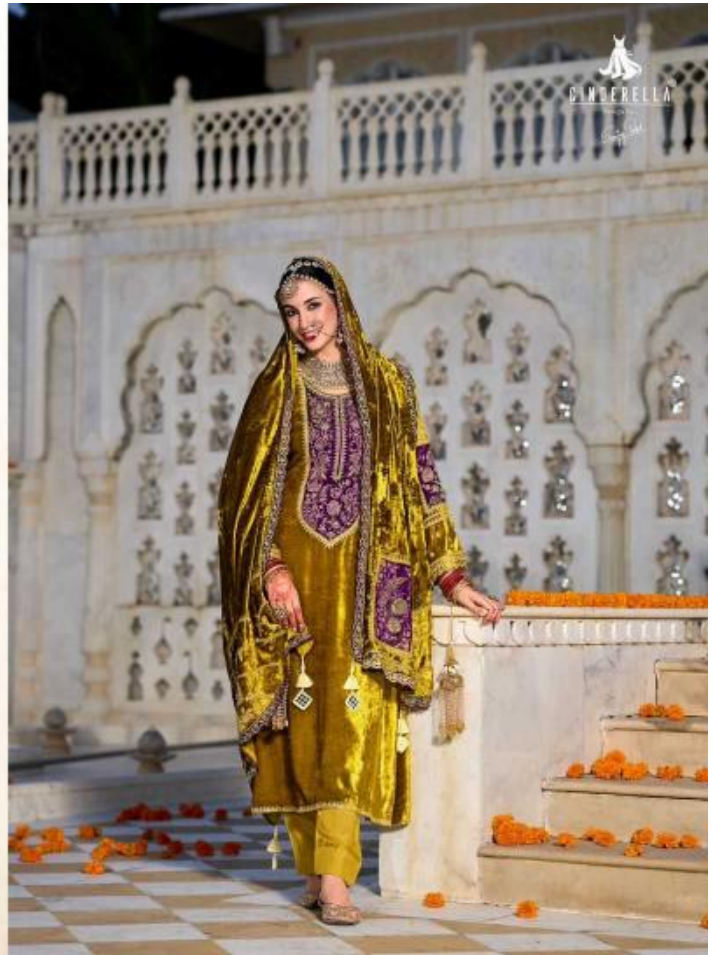

NOOR-E-SHAMA

CINDERELLA

EXCELLENT

Without our partners
and you

CINDERELLA

EXCELLENT

Virtuous and Fair, Royal and gracious

10821

CINDERELLA
Design by

F A B U L O U S
Sometimes all you need is a beautiful dress

10826

SPECTACULAR

Be royal in your own fashion-Act like a queen to be treated

10821

10822

10823

10824

10825

10826

NOOR- E - SHAMA

ADMIRABLE
fashion is about dreaming and making other people dream

EXCELLENT

virtuous and Fair; Royal
and gracious

NOOR-E-SHAMA