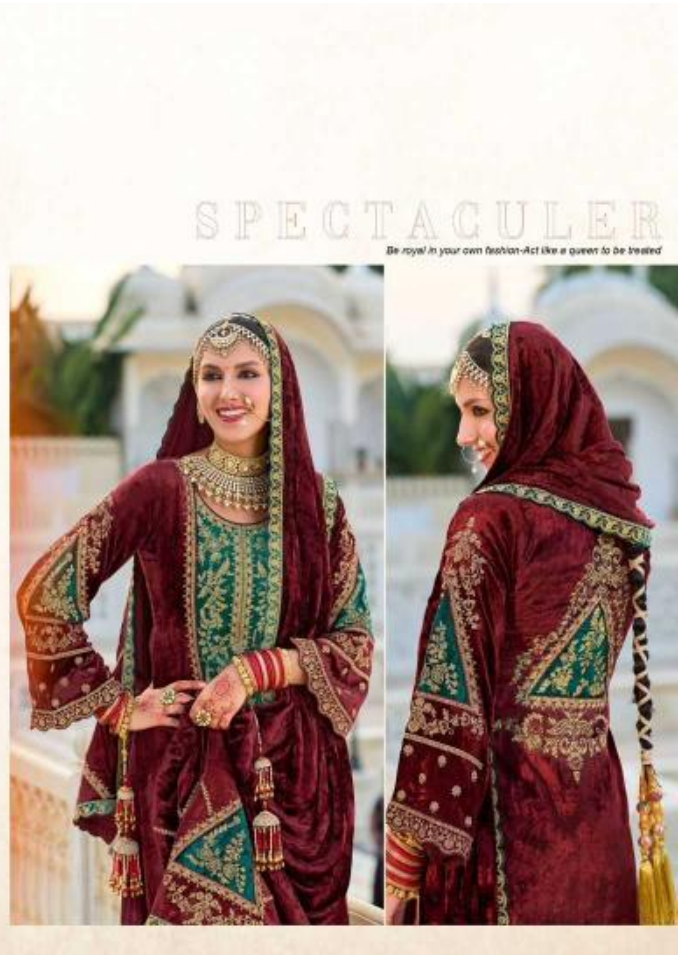

CINDERELLA
Design by

F A B U L O U S
Sometimes all you need is a beautiful dress

10826

SPECTACULAR

Be royal in your own fashion-Act like a queen to be treated

10821

10822

10823

10824

10825

10826

NOOR- E - SHAMA

ADMIRABLE
fashion is about dreaming and making other people dream

EXCELLENT

virtuous and Fair; Royal
and gracious

NOOR-E-SHAMA