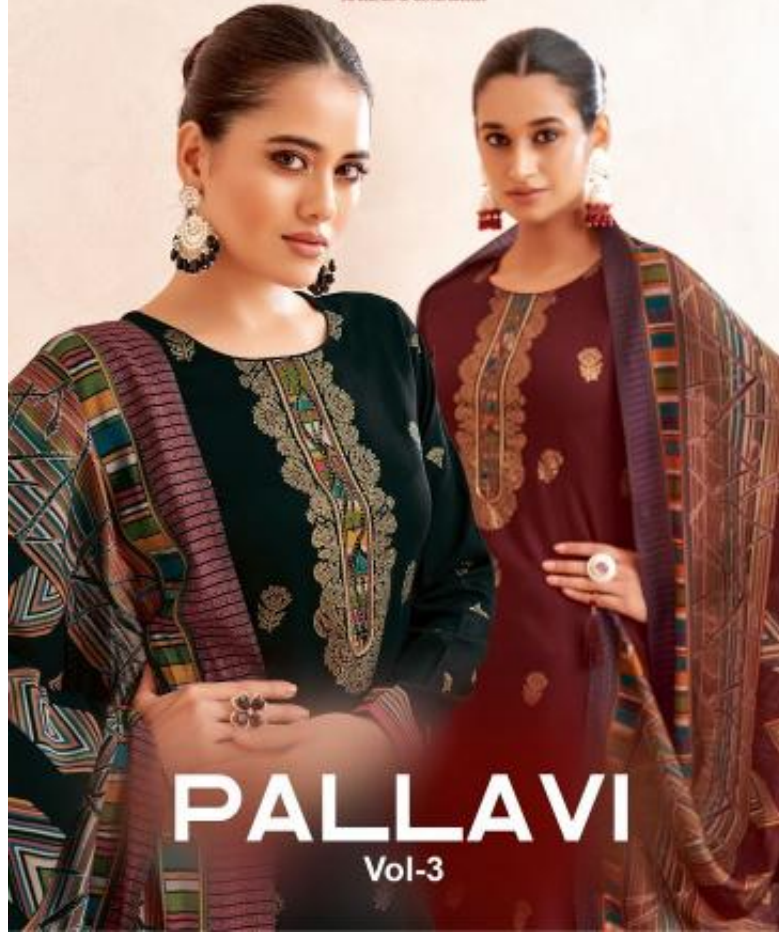

SURYAJYOTI®
THE REAL ART OF COUTURE DRESSING

PALLAVI

Vol-3