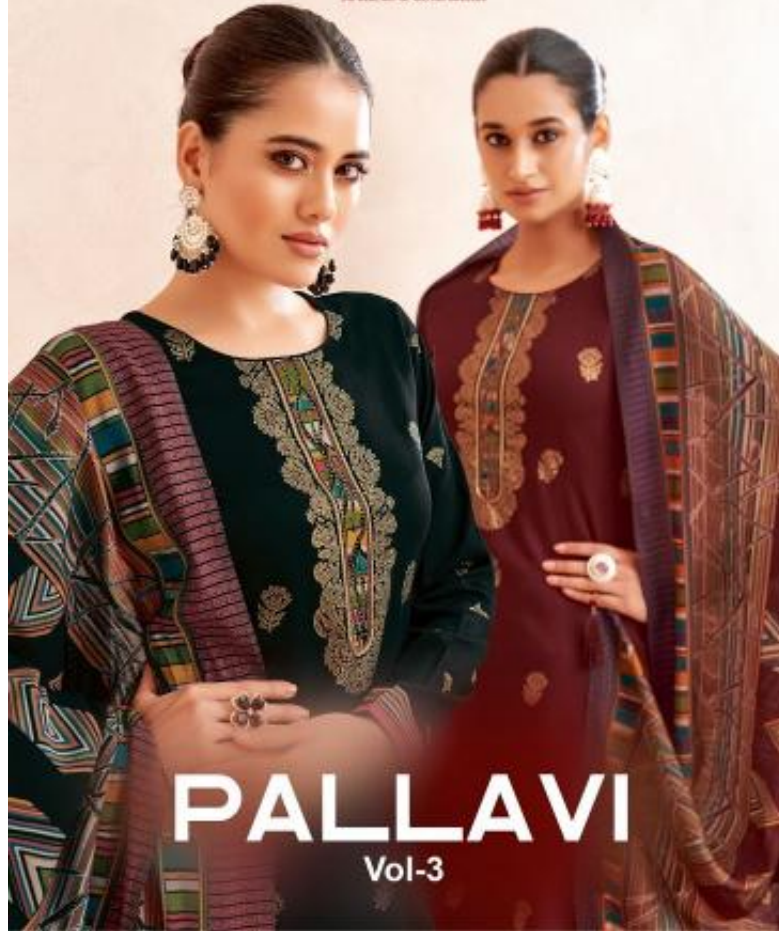

SURYAJYOTI®
THE REAL ART OF COUTURE DRESSING

PALLAVI

Vol-3