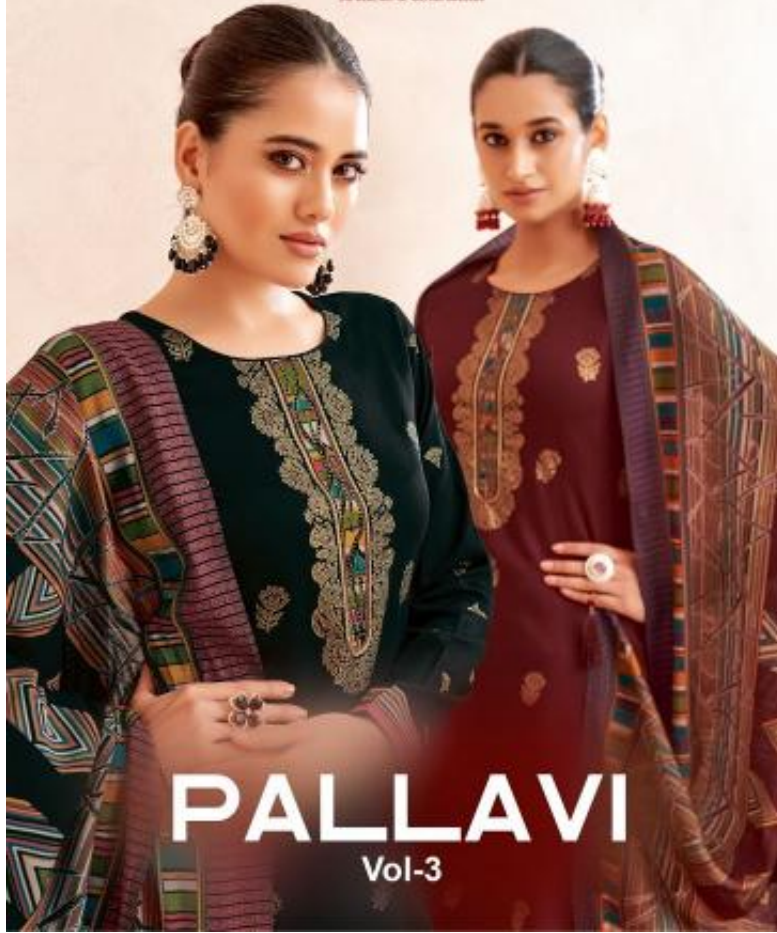

SURYAJYOTI®
THE REAL ART OF COUTURE DRESSING

PALLAVI

Vol-3