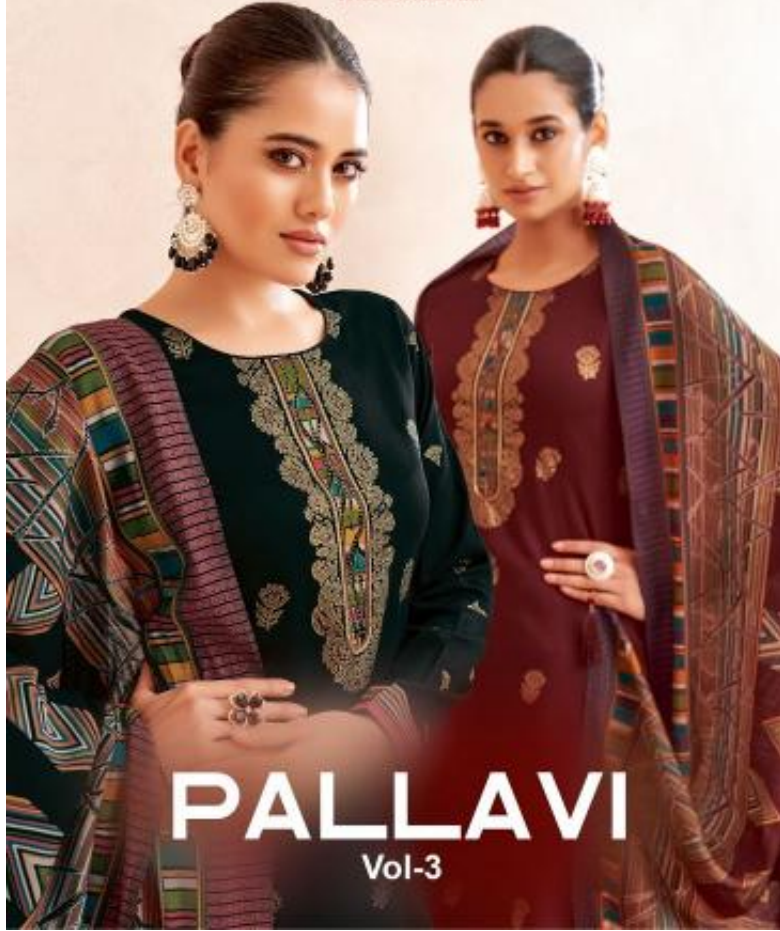

SURYAJYOTI®
THE REAL ART OF COUTURE DRESSING

PALLAVI

Vol-3