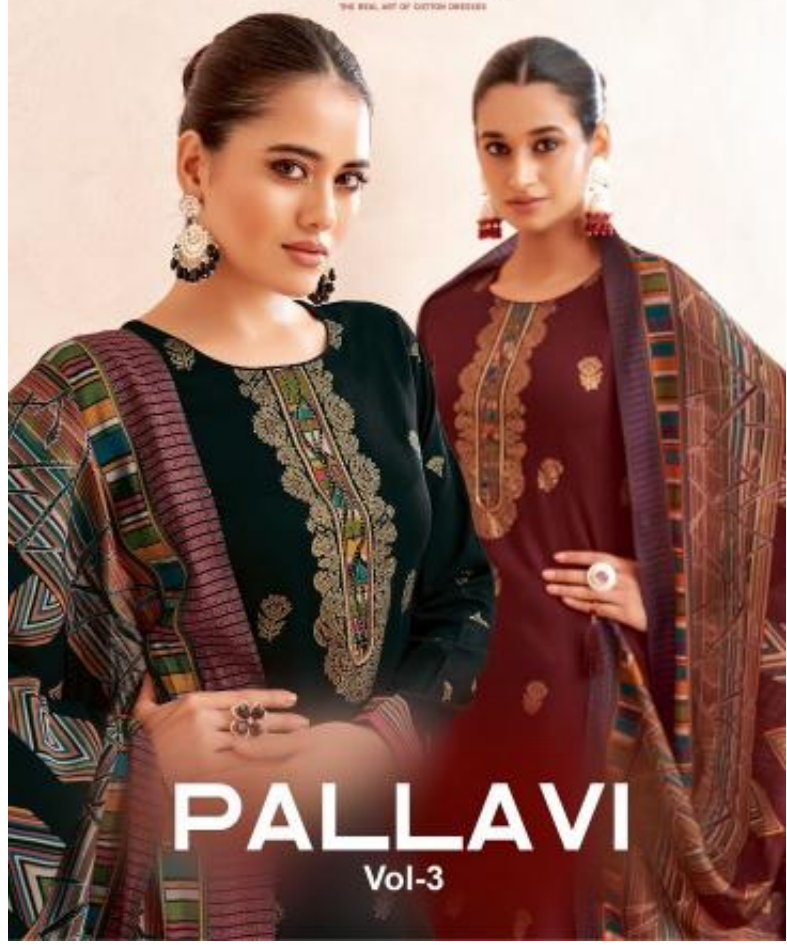

SURYAJYOTI
THE REAL ART OF COUTURE DRESSING

PALLAVI

Vol-3