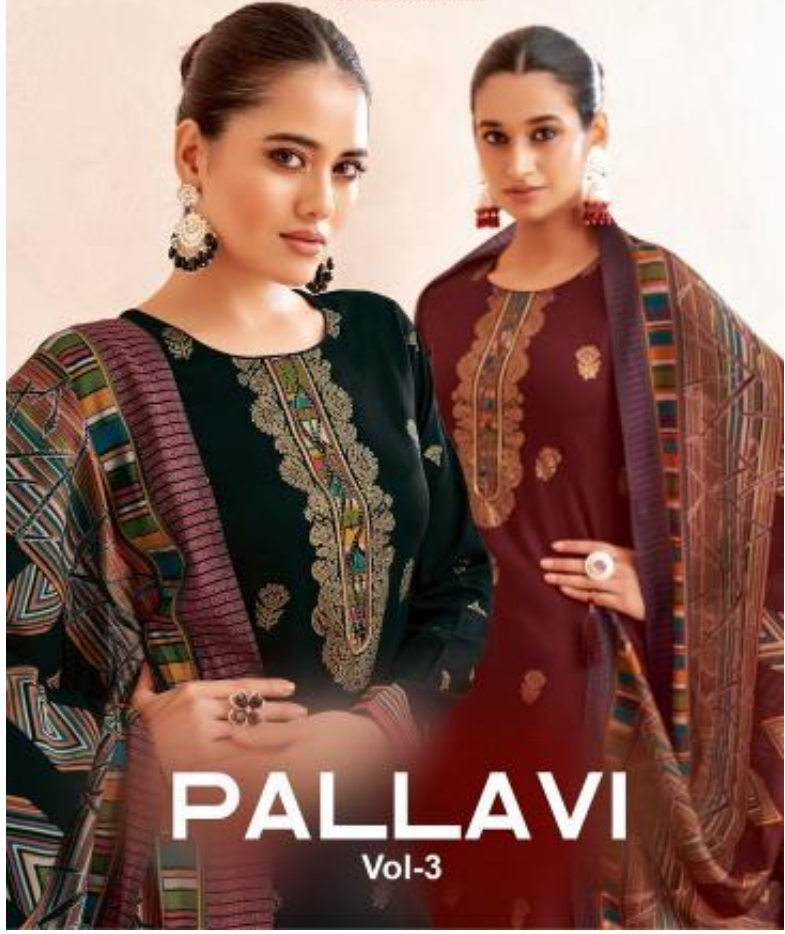

SURYAJYOTI®
THE REAL ART OF COUTURE DRESSING

PALLAVI
Vol-3