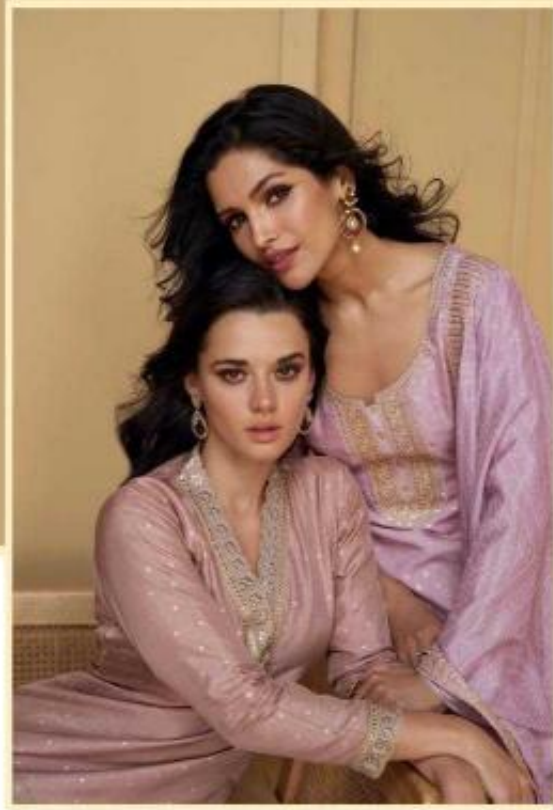

SAYURI[®]
Designer

Fashion Statement _____ **D No-5570**

SAYURI®
Designer

Candy Colored ————— D No-5571

NUTAN

Crafted with the latest designs and amazing color combinations,
its collection will make you fall for it.