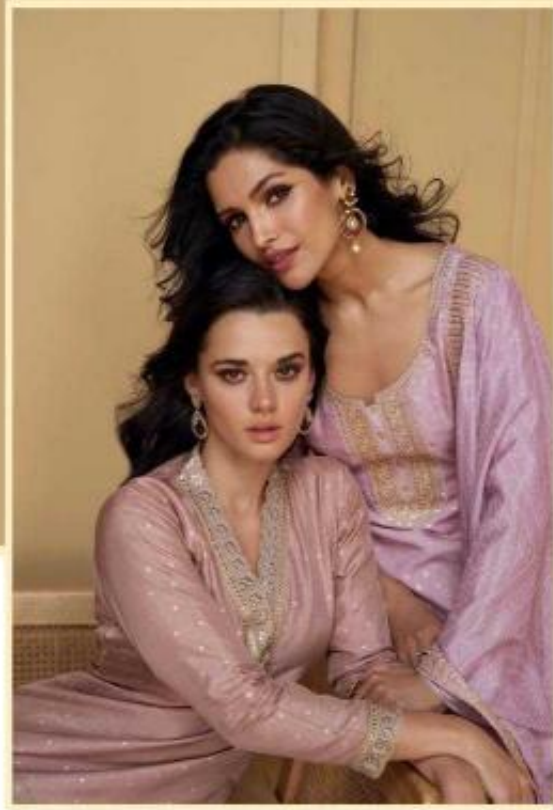

NUTAN

Crafted with the latest designs and amazing color combinations,
its collection will make you fall for it.

SAYURI[®]
Designer

SAYURI®
Designer

Candy Colored _____ D No-3571

SAYURI®
Designer

Magical Mystery _____ D No-5573