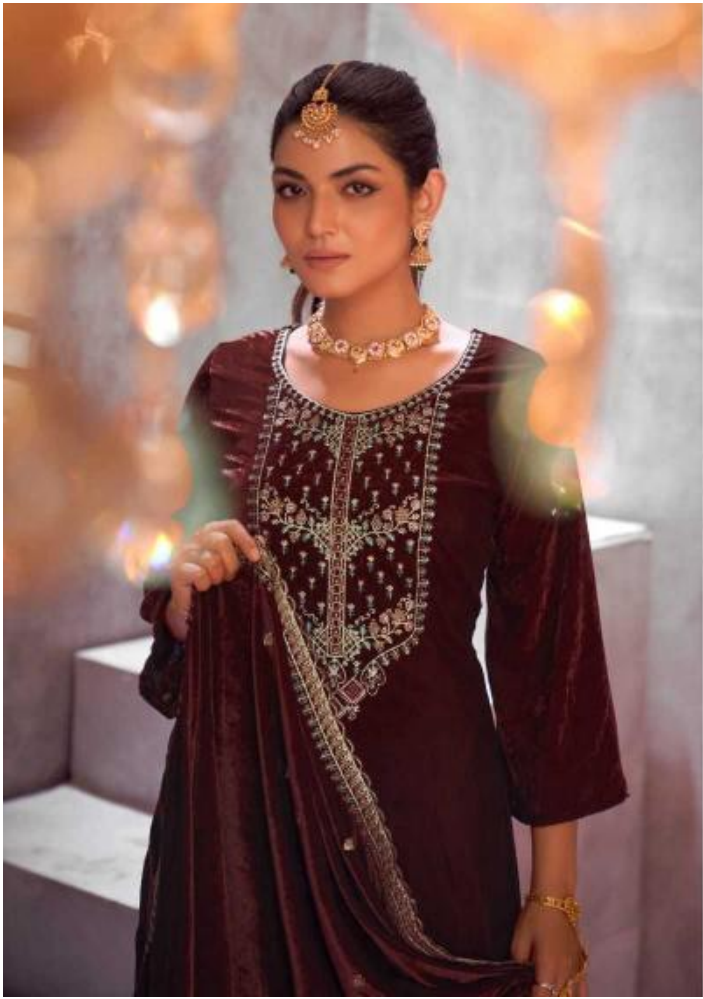

GLAM DIVA

85081