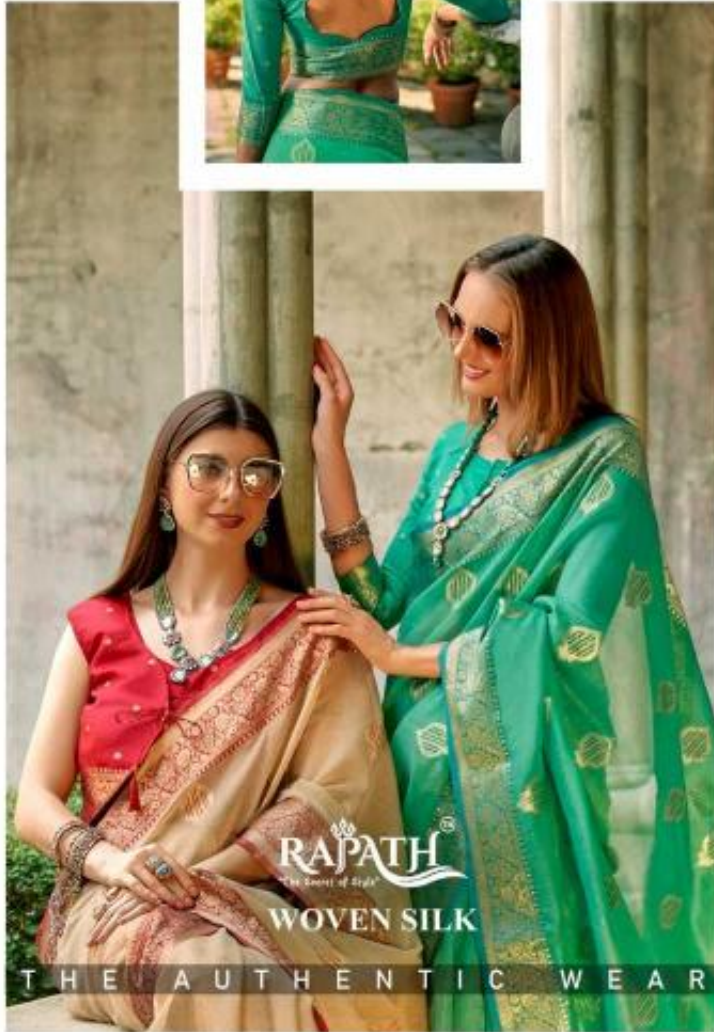

RAJATH
The Spirit of Style
WOVEN SILK

T H E A U T H E N T I C W E A R