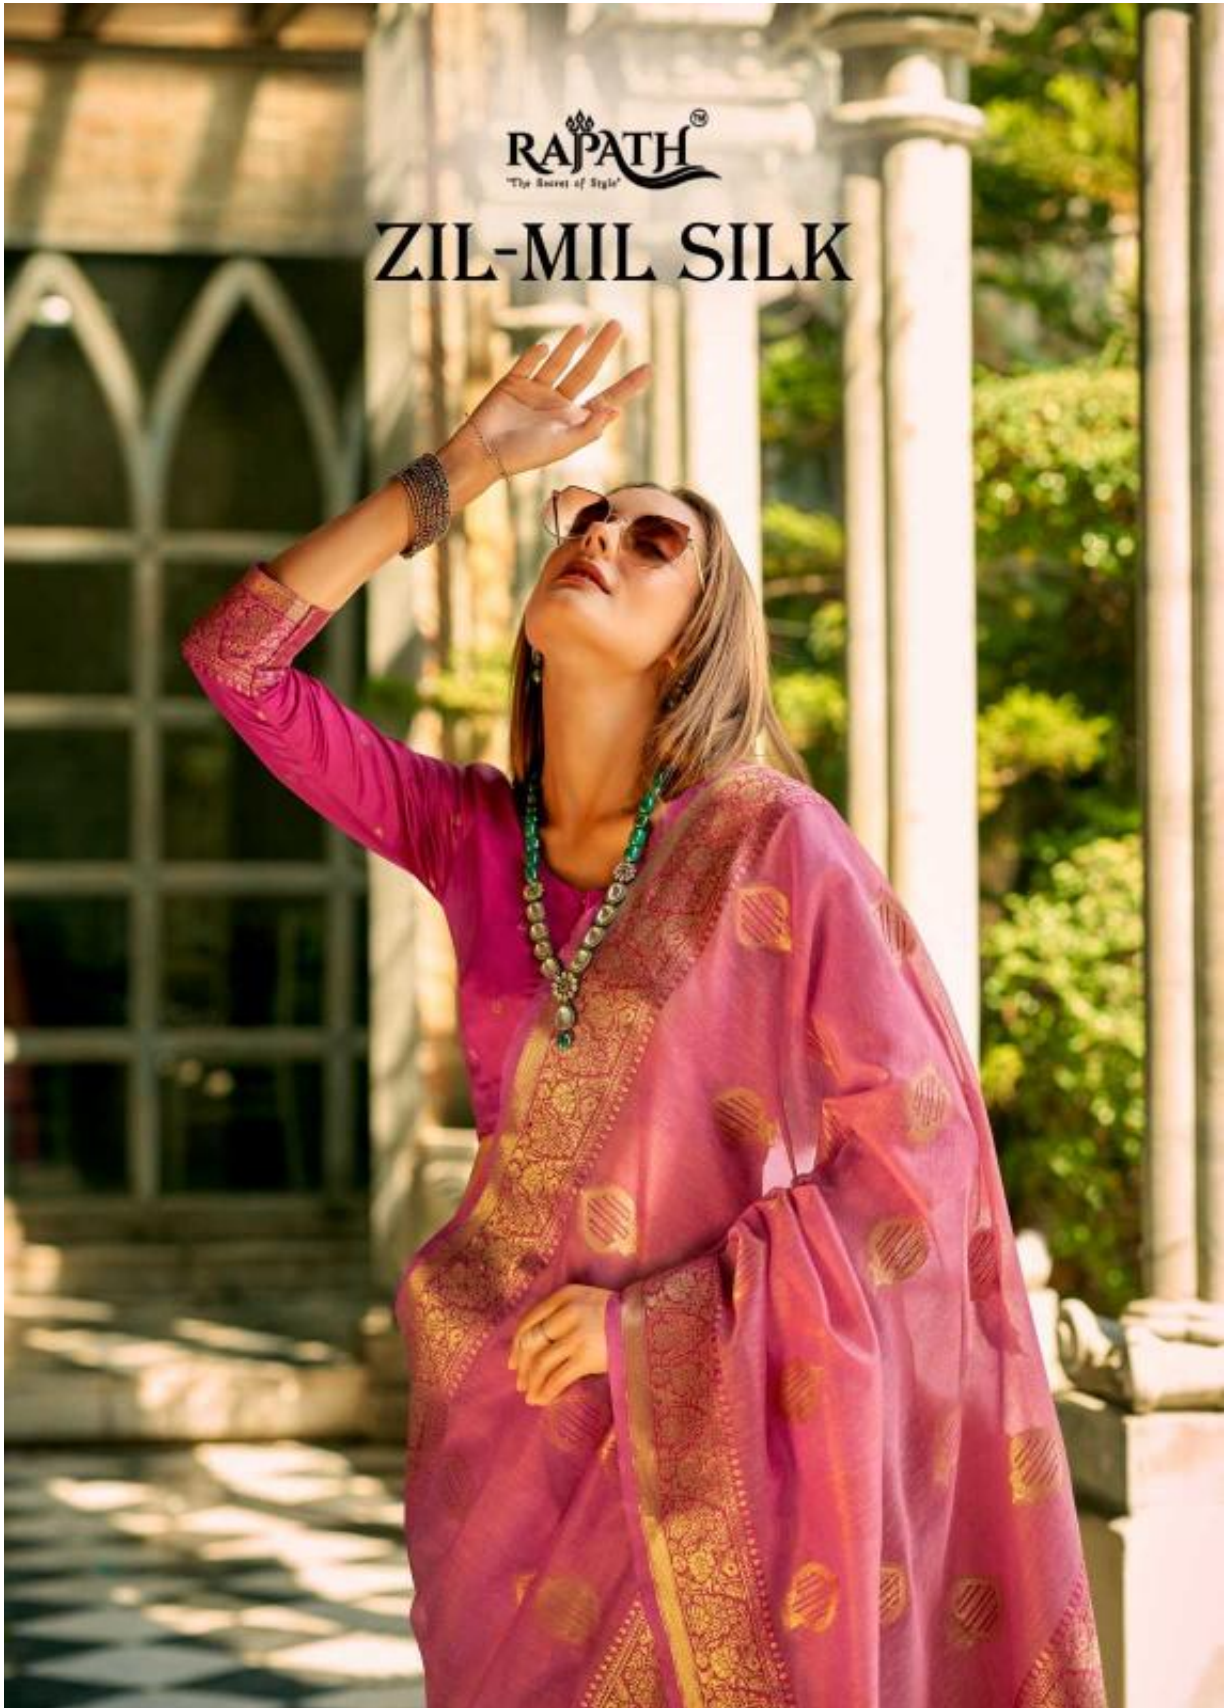

RAJPATH
The Secret of Style

ZIL-MIL SILK