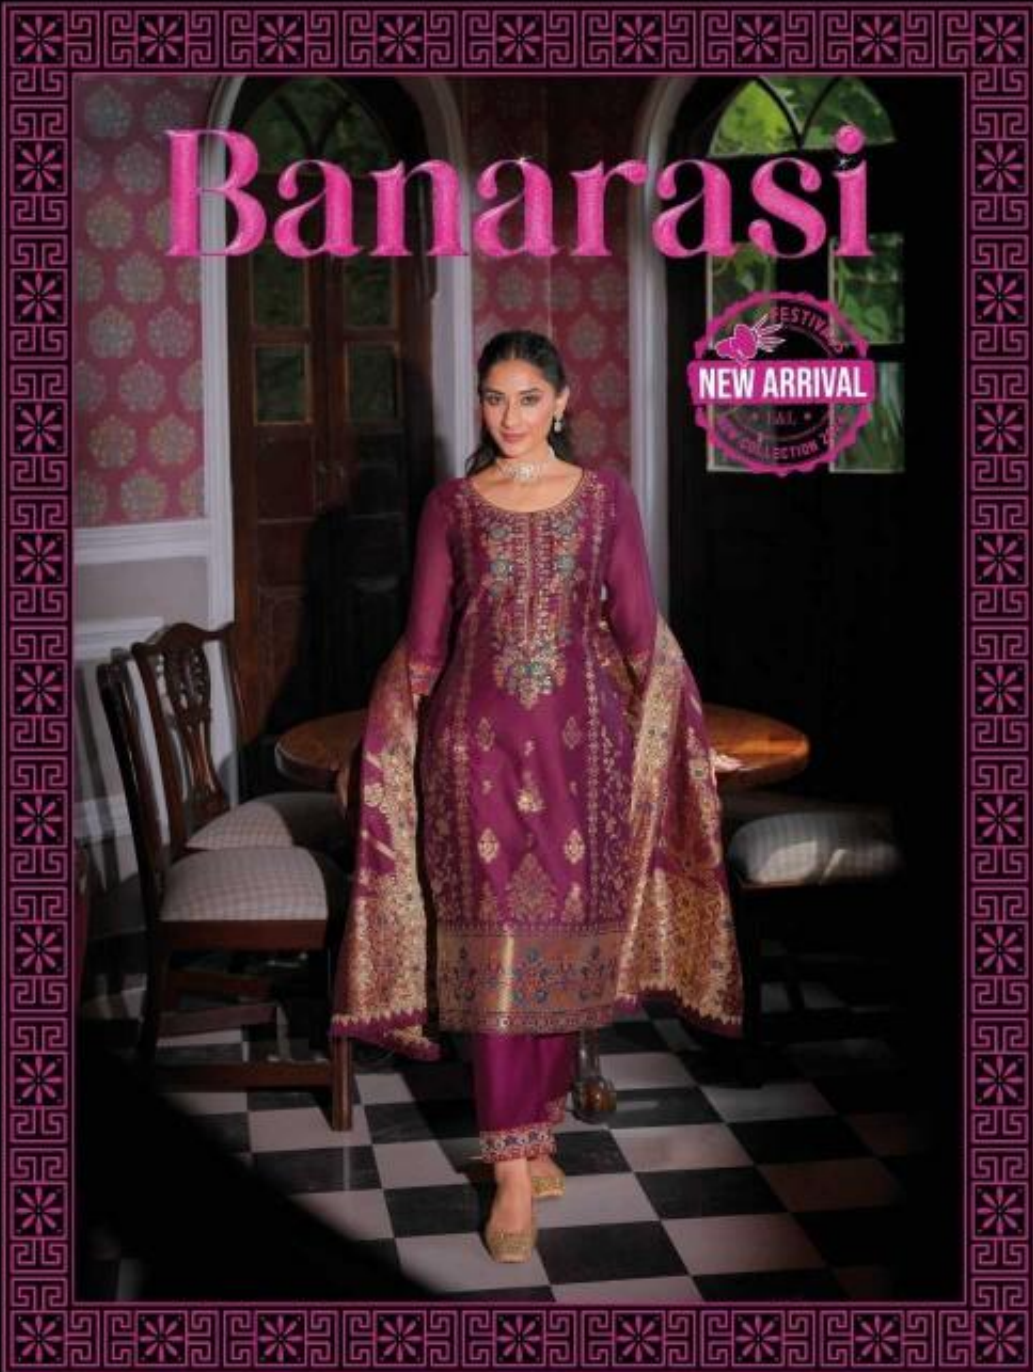

LILY&LALI®
GULS PRIDE
A PRODUCT OF fiona GROUP

Banarasi