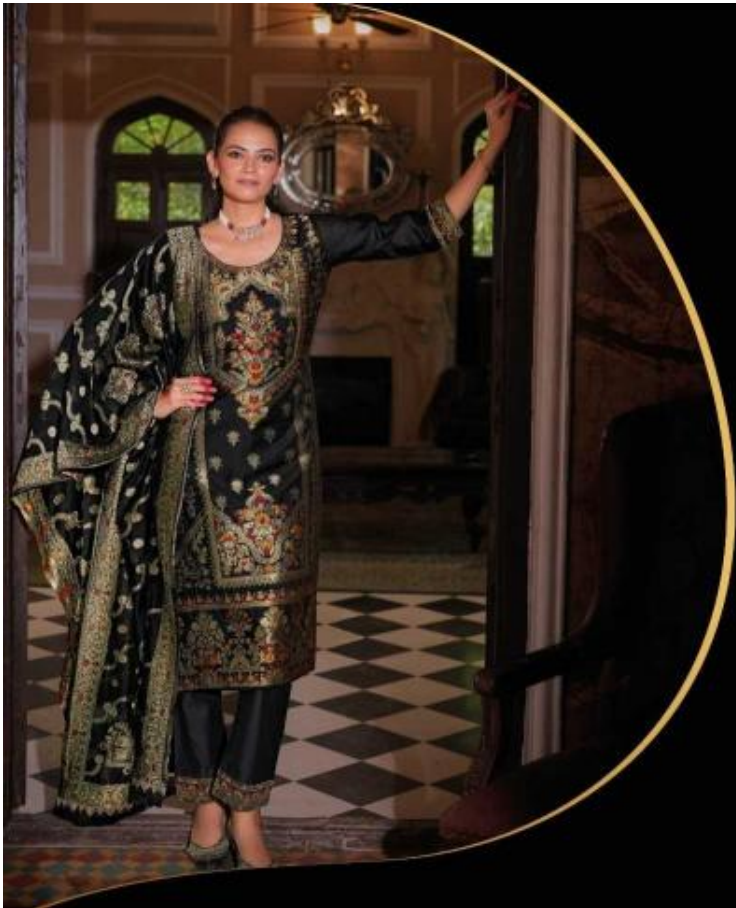

LILY & LALI
DESIGNER FASHION
A DIVISION OF PAKISTAN AIR FORCE

THE DEITY OF ALLURE