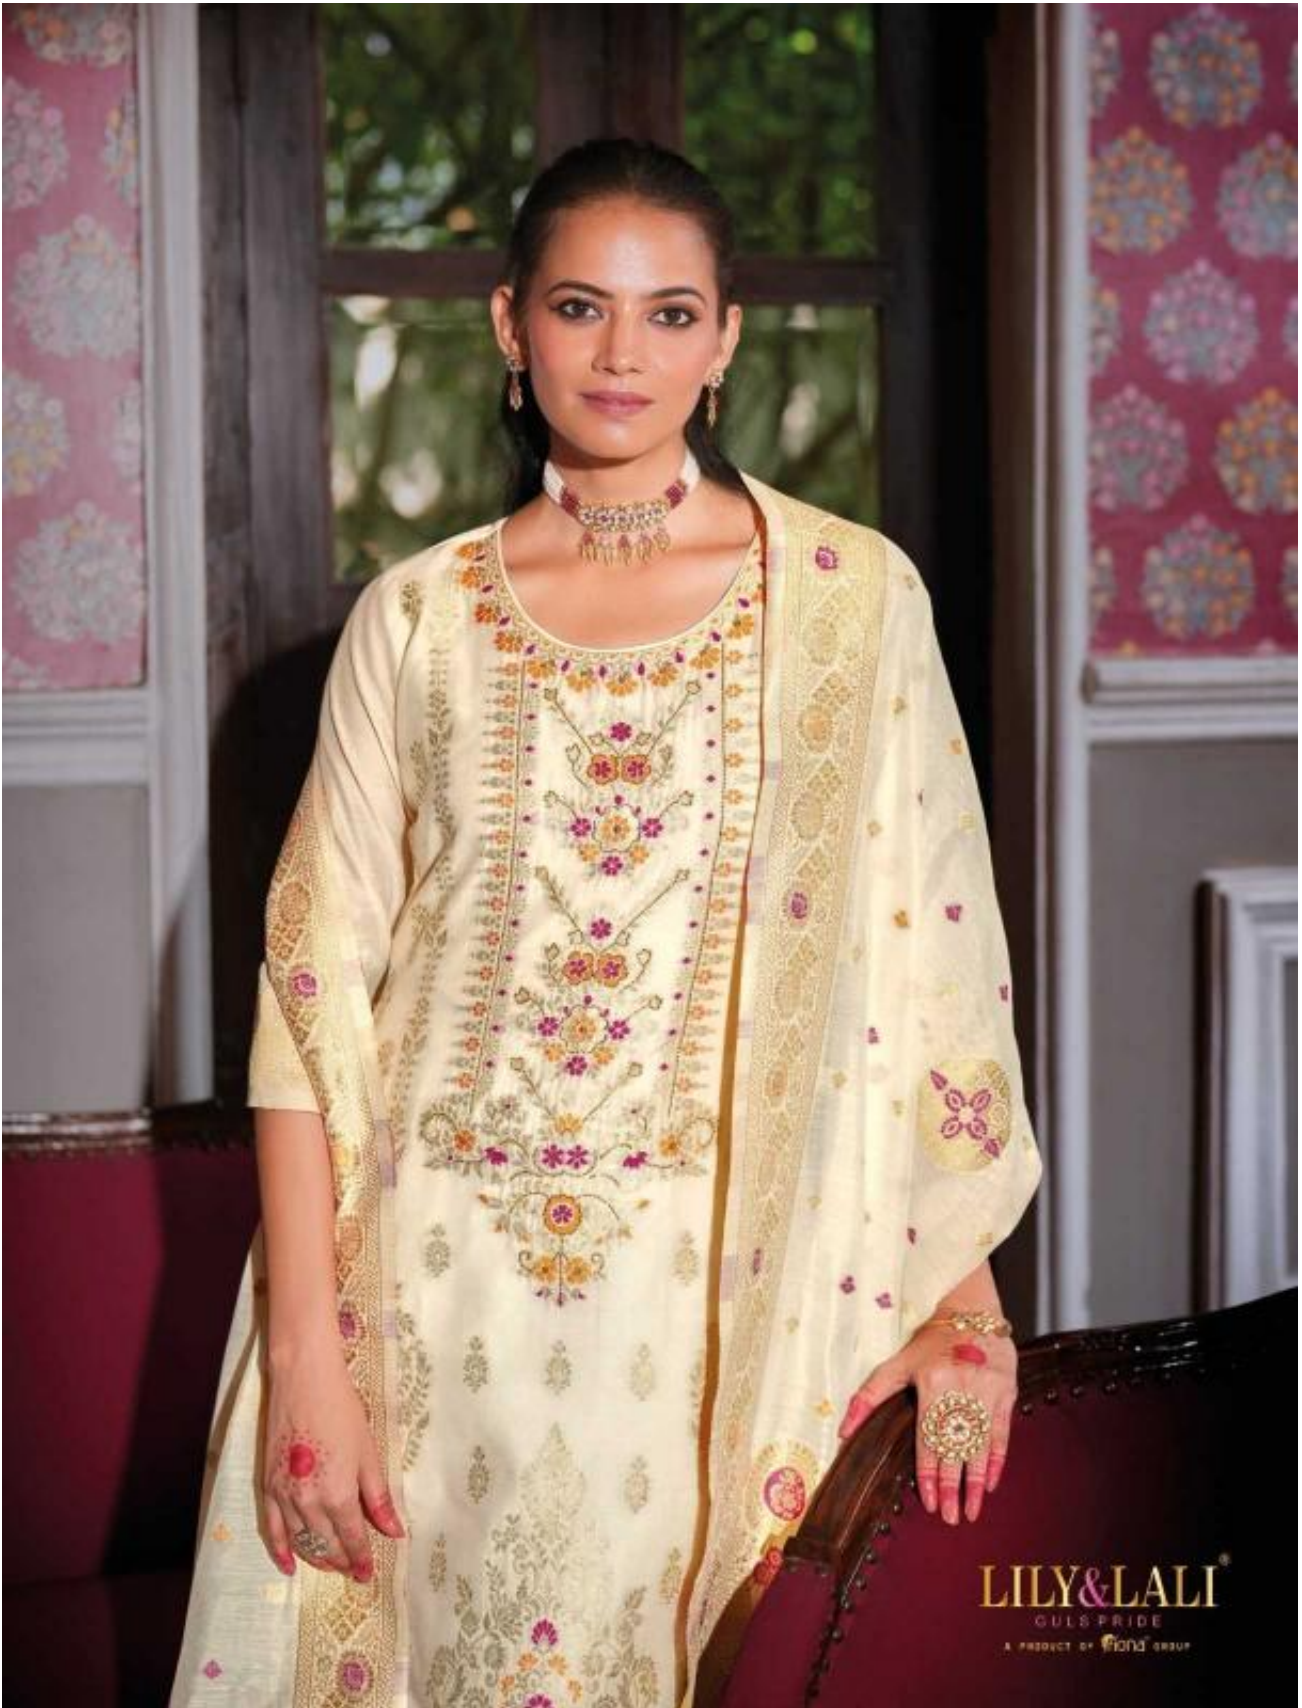

LILY & LALI
COLLECTION
A BRAND BY FUSION GROUP

23106

THE DEITY OF ALLURE

100% COTTON, 100% HANDMADE, 100% EMBROIDERED, 100% ORIGINAL, 100% LILY & LALI

LILY & LALI
SILK PRIDE
A PRODUCT OF PINKIE GROUP
THE DEITY OF ALLURE