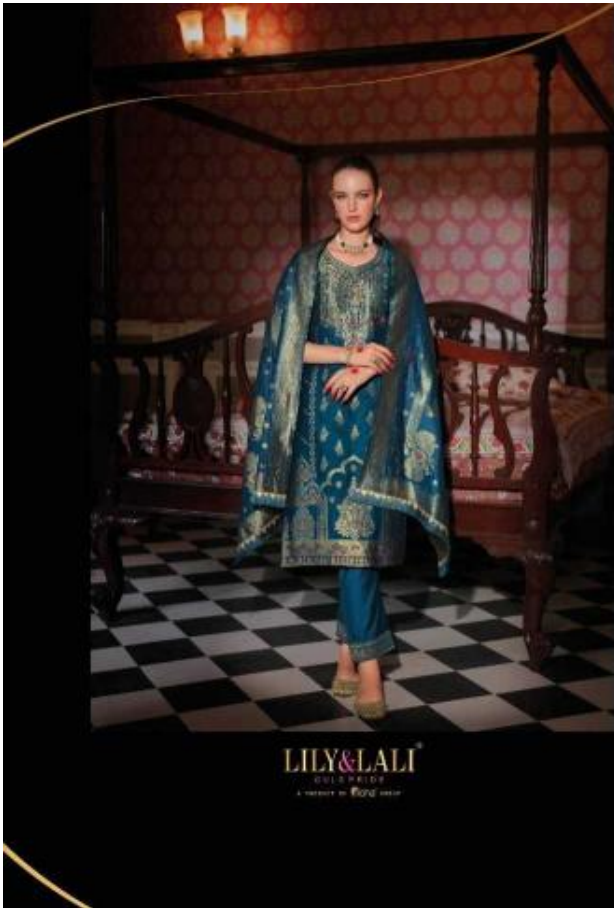

LILY&LALI<sup>®</sup>  
GULSPRIDE  
A PRODUCT OF friend GROUP

LILY & LALI  
GOLD PAVIC  
A PRODUCT OF LILY & LALI GROUP

23105 ◻ ◻ ◻ ◻

VIVID TRENDS

The quality of the fabric is not mentioned.  
The quality of the fabric is not mentioned.  
The quality of the fabric is not mentioned.  
The quality of the fabric is not mentioned.