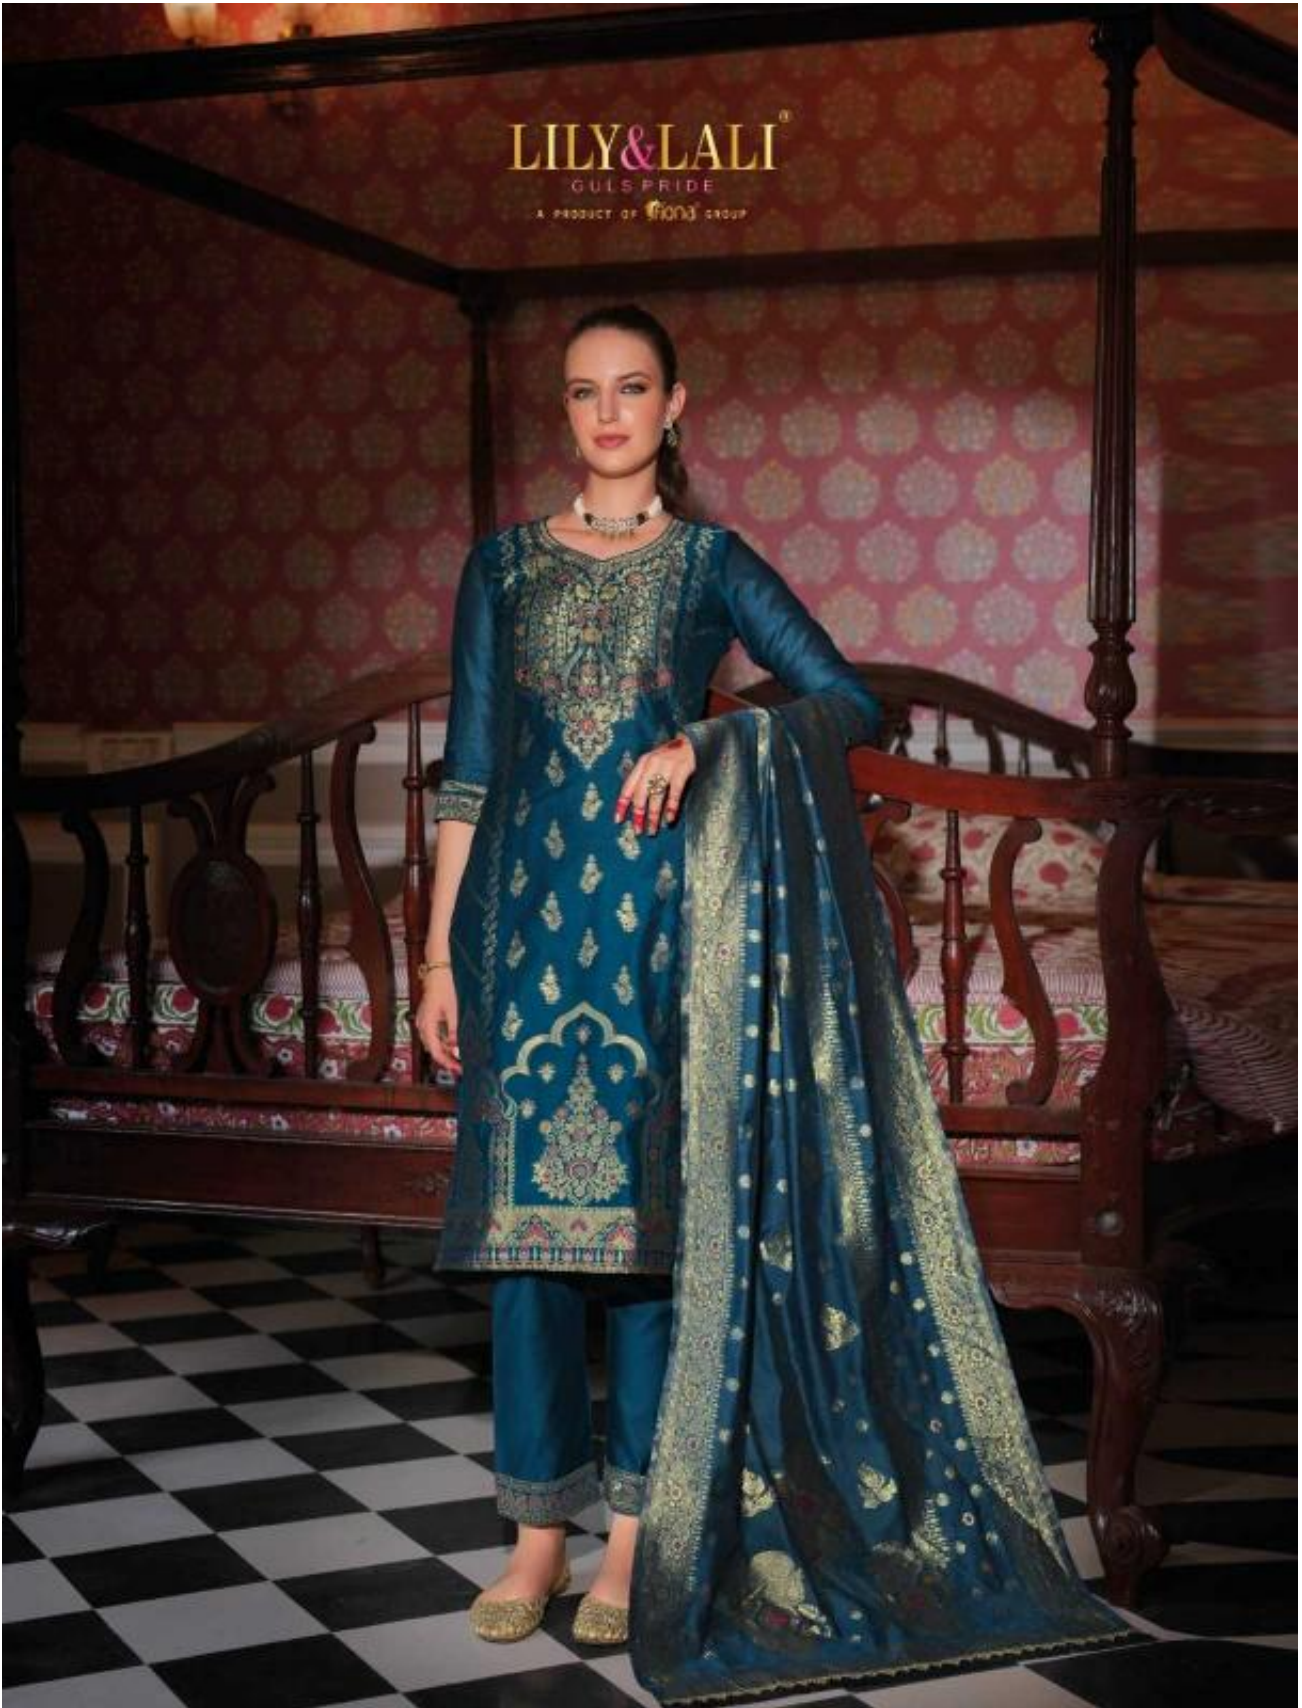

LILY&LALI®
GULS PRIDE
A PRODUCT OF *friend* GROUP