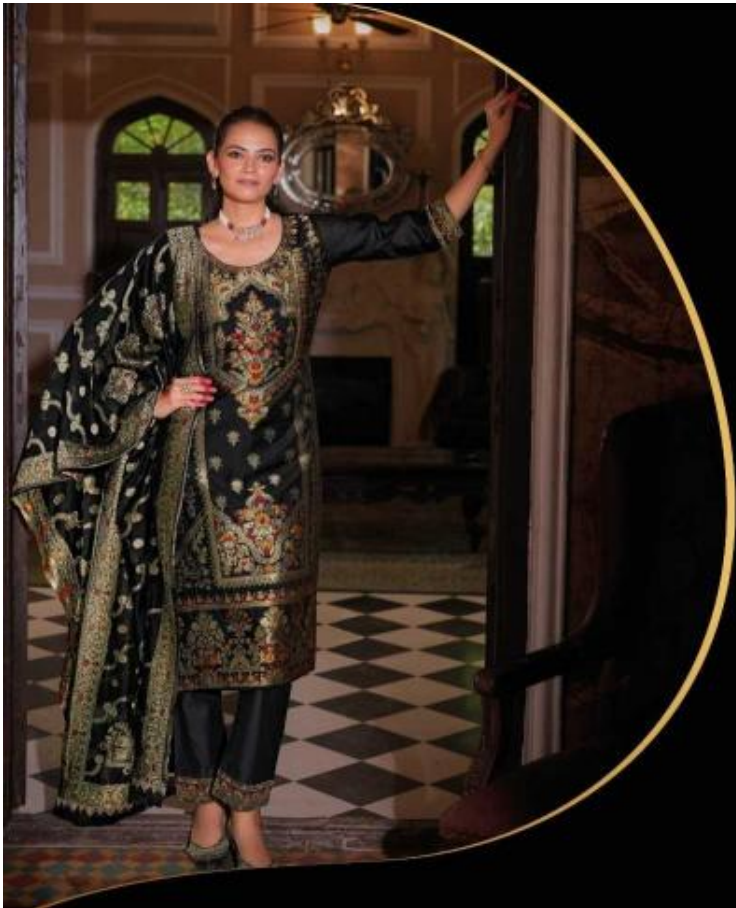

LILY & LALI
DESIGNER
A DIVISION OF PAKISTAN AIR FORCE

THE DEITY OF ALLURE