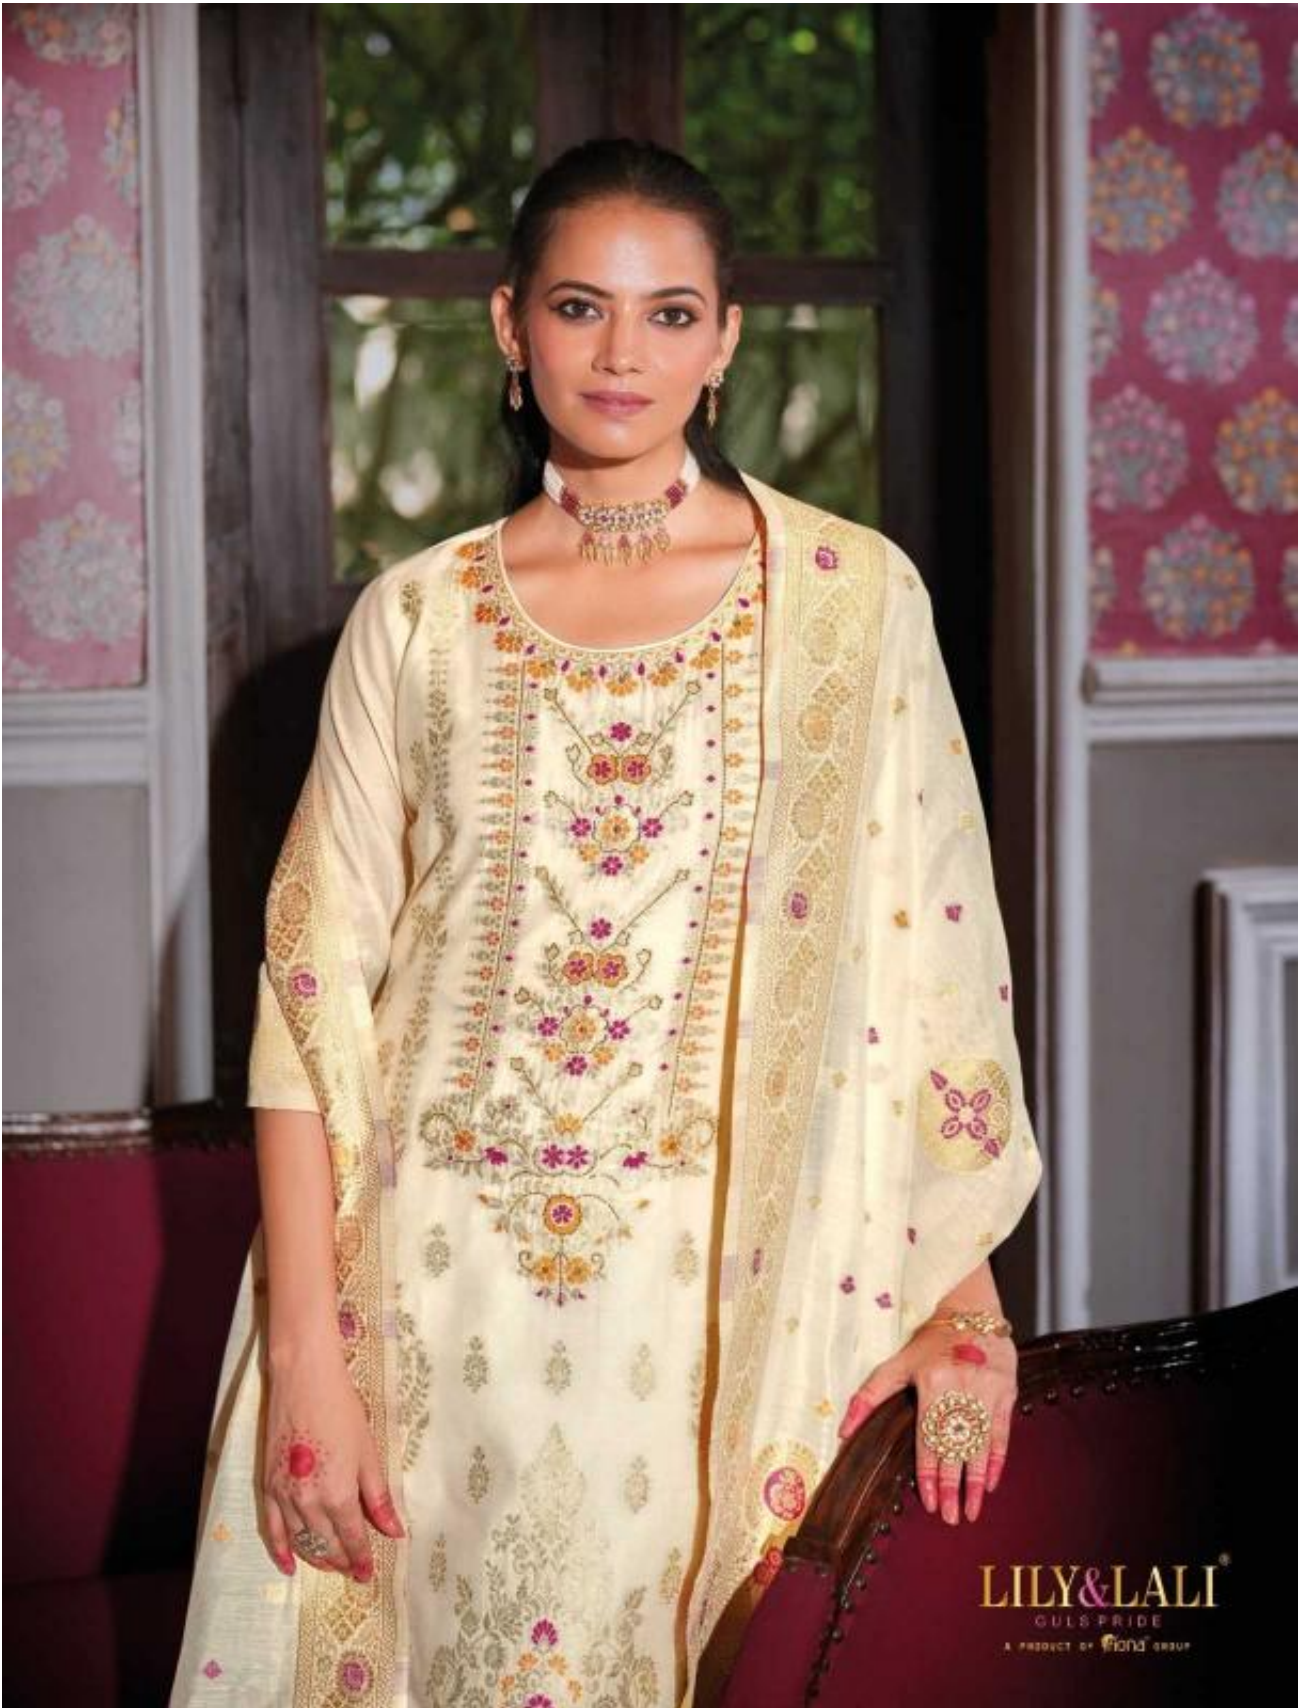

LILY & LALI®
GULSPRIDE
A PRODUCT OF POND GROUP