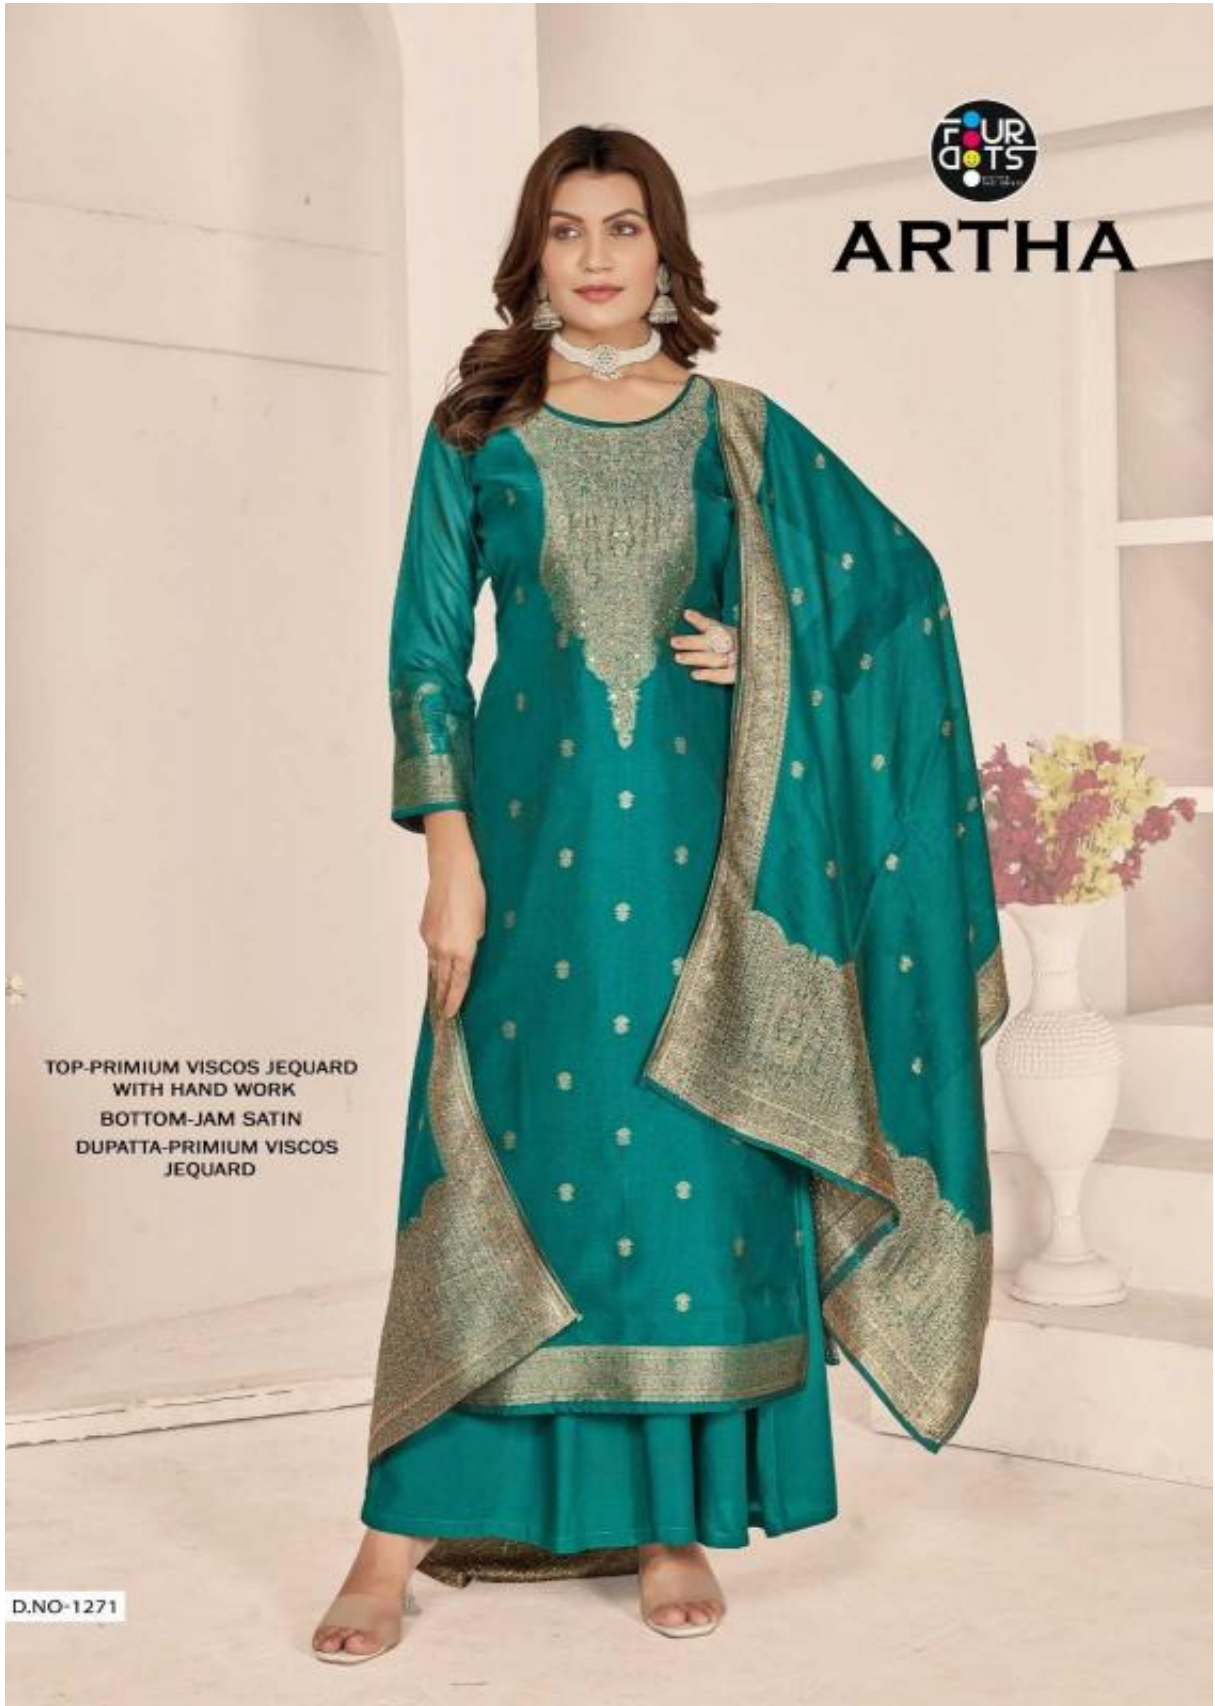

ARTHA

TOP-PRIMIUM VISCOS JEQUARD
WITH HAND WORK
BOTTOM-JAM SATIN
DUPATTA-PRIMIUM VISCOS
JEQUARD

D.NO-1271

ARTHA

TOP-PRIMIUM VISCOS JEQUARD
WITH HAND WORK
BOTTOM-JAM SATIN
DUPATTA-PRIMIUM VISCOS
JEQUARD

D.NO-1271

ARTHA

TOP-PRMIUM VISCOS JEQUARD
WITH HAND WORK
BOTTOM-JAM SATIN
DUPATTA-PRMIUM VISCOS
JEQUARD

D.NO-1273

ARTHA

TOP-PRIMIUM VISCOS JEQUARD
WITH HAND WORK
BOTTOM-JAM SATIN
DUPATTA-PRIMIUM VISCOS
JEQUARD

D.NO-1272

ARTHA

D.NO-1271

D.NO-1272

D.NO-1273

FABRICS DETAILS(MATERIAL ONLY)	
TOP	PRIMIUM VISCOS JEQUARD WITH HAND WORK
BOTTOM	JAM SATIN
DUPATTA	PRIMIUM VISCOS JEQUARD