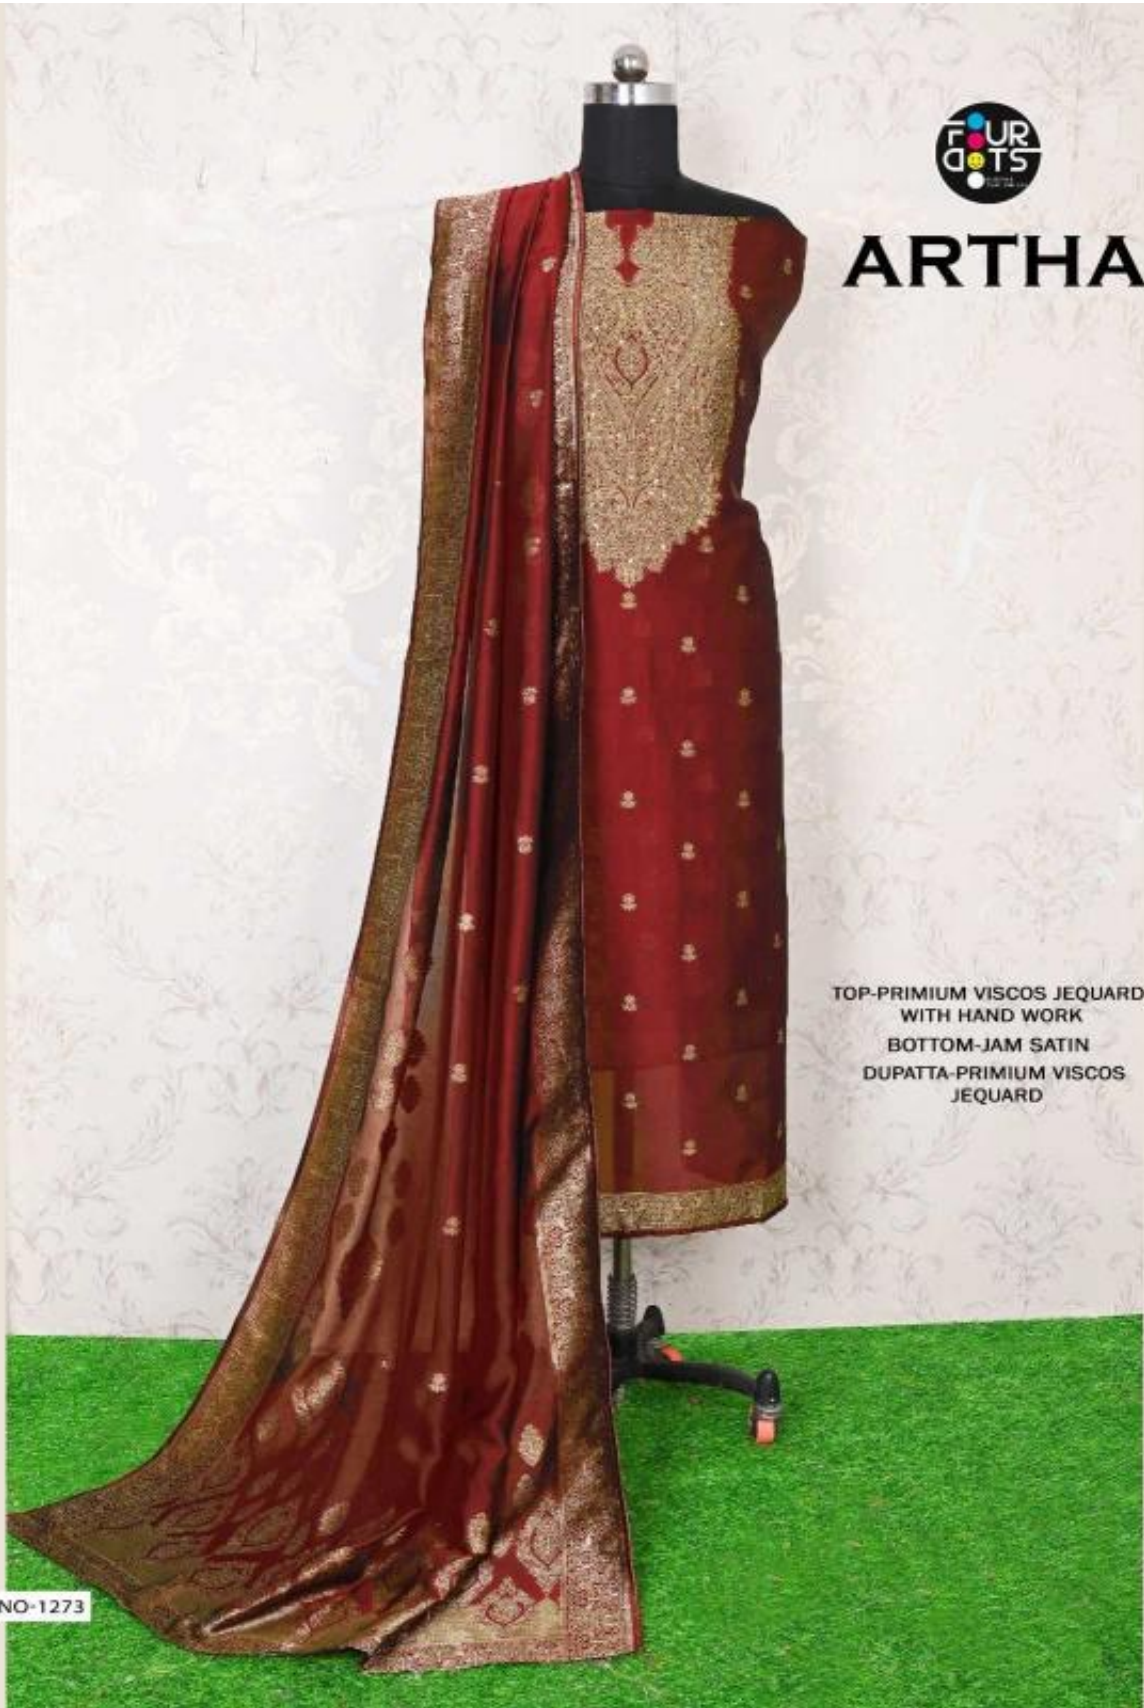

ARTHA

TOP-PRIMIUM VISCOS JEQUARD
WITH HAND WORK
BOTTOM-JAM SATIN
DUPATTA-PRIMIUM VISCOS
JEQUARD

D.NO-1271

ARTHA

TOP-PRIMIUM VISCOS JEQUARD
WITH HAND WORK
BOTTOM-JAM SATIN
DUPATTA-PRIMIUM VISCOS
JEQUARD

D.NO-1271

ARTHA

TOP-PRMIUM VISCOS JEQUARD
WITH HAND WORK
BOTTOM-JAM SATIN
DUPATTA-PRMIUM VISCOS
JEQUARD

D.NO-1273

ARTHA

TOP-PRIMIUM VISCOS JEQUARD
WITH HAND WORK
BOTTOM-JAM SATIN
DUPATTA-PRIMIUM VISCOS
JEQUARD

D.NO-1272

ARTHA

D.NO-1271

D.NO-1272

D.NO-1273

FABRICS DETAILS(MATERIAL ONLY)	
TOP	PRIMIUM VISCOS JEQUARD WITH HAND WORK
BOTTOM	JAM SATIN
DUPATTA	PRIMIUM VISCOS JEQUARD