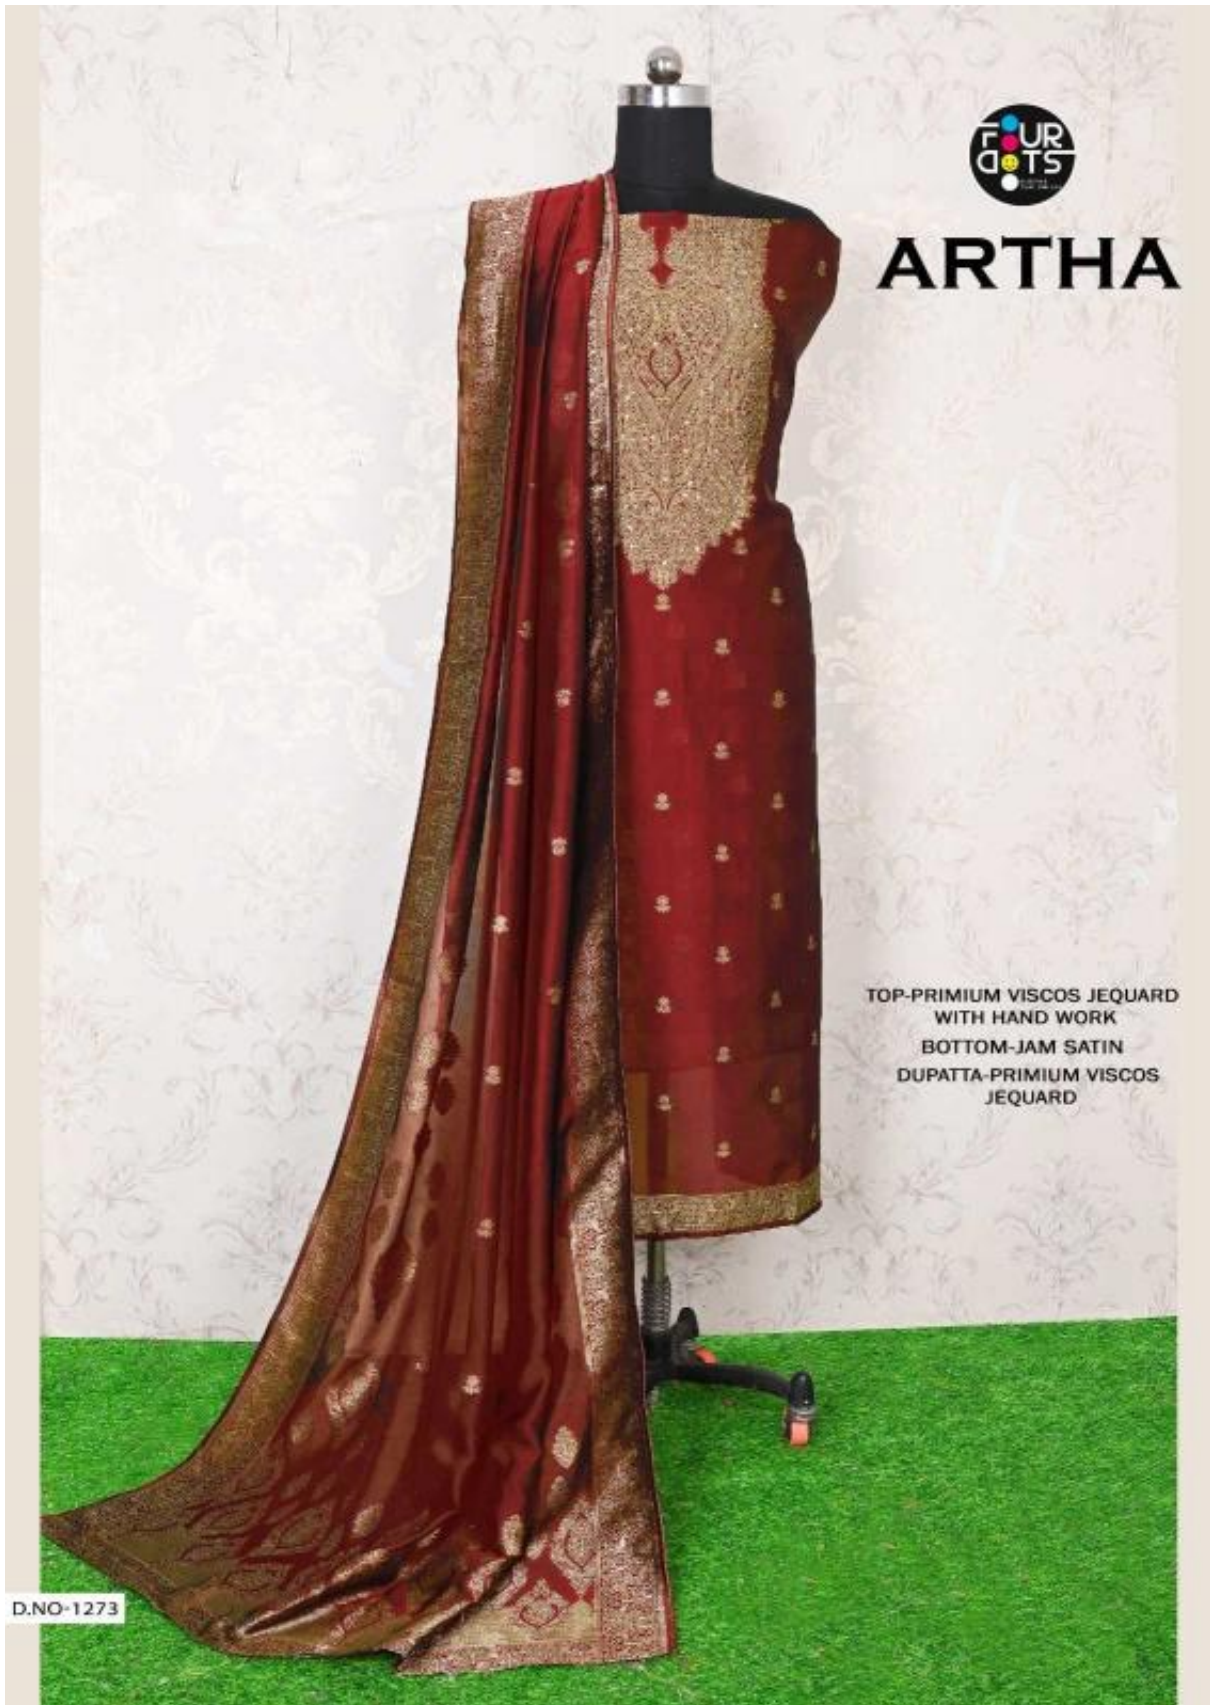

ARTHA

TOP-PRIMIUM VISCOS JEQUARD
WITH HAND WORK
BOTTOM-JAM SATIN
DUPATTA-PRIMIUM VISCOS
JEQUARD

D.NO-1271

ARTHA

TOP-PRIMIUM VISCOS JEQUARD
WITH HAND WORK
BOTTOM-JAM SATIN
DUPATTA-PRIMIUM VISCOS
JEQUARD

D.NO-1271

ARTHA

TOP-PRMIUM VISCOS JEQUARD
WITH HAND WORK
BOTTOM-JAM SATIN
DUPATTA-PRMIUM VISCOS
JEQUARD

D.NO-1273

ARTHA

TOP-PRIMIUM VISCOS JEQUARD
WITH HAND WORK
BOTTOM-JAM SATIN
DUPATTA-PRIMIUM VISCOS
JEQUARD

D.NO-1272

ARTHA

D.NO-1271

D.NO-1272

D.NO-1273

FABRICS DETAILS(MATERIAL ONLY)	
TOP	PRIMIUM VISCOS JEQUARD WITH HAND WORK
BOTTOM	JAM SATIN
DUPATTA	PRIMIUM VISCOS JEQUARD