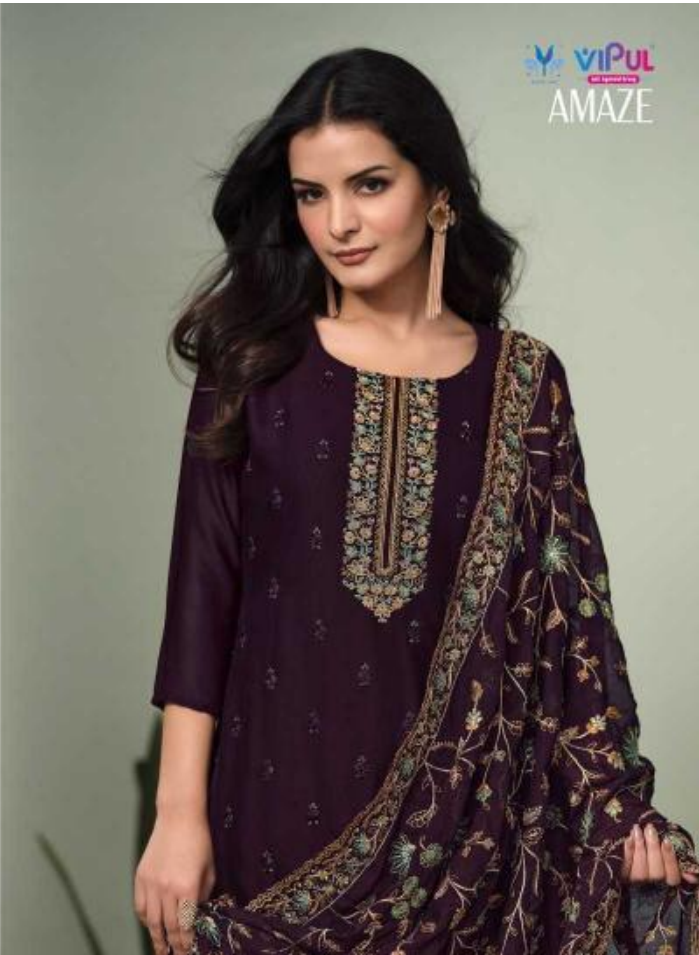

VIPUL 50  
EST. 1992

AMAZE

VIPUL 50  
EST. 1998

AMAZE

Product Name	<b>AMAZE</b>
D.NO.	5941 TO 5945
DESCRIPTION	<p><u>TOP</u> SILK GEORGETTE WITH EMBROIDERY.</p> <p><u>DUPATTA</u> SILK GEORGETTE WITH HEAVY JAAL EMBROIDERY.</p> <p><u>BOTTOM &amp; INNER</u> DULL SANTOON.</p>

 vipul  
DESIGNERS

AMAZE  
SIMPLY SPLENDID

FASHION & ITS TRENDING MAINLY REFERS TO ANYTHING WHICH IS POPULAR IN A CULTURE AT ANY GIVEN TIME

 vipul

AMAZE

RICHLY BEAUTIFYING

**viPul**  
AMAZE

5942  
LOVE FOR PARCHED HEARTS