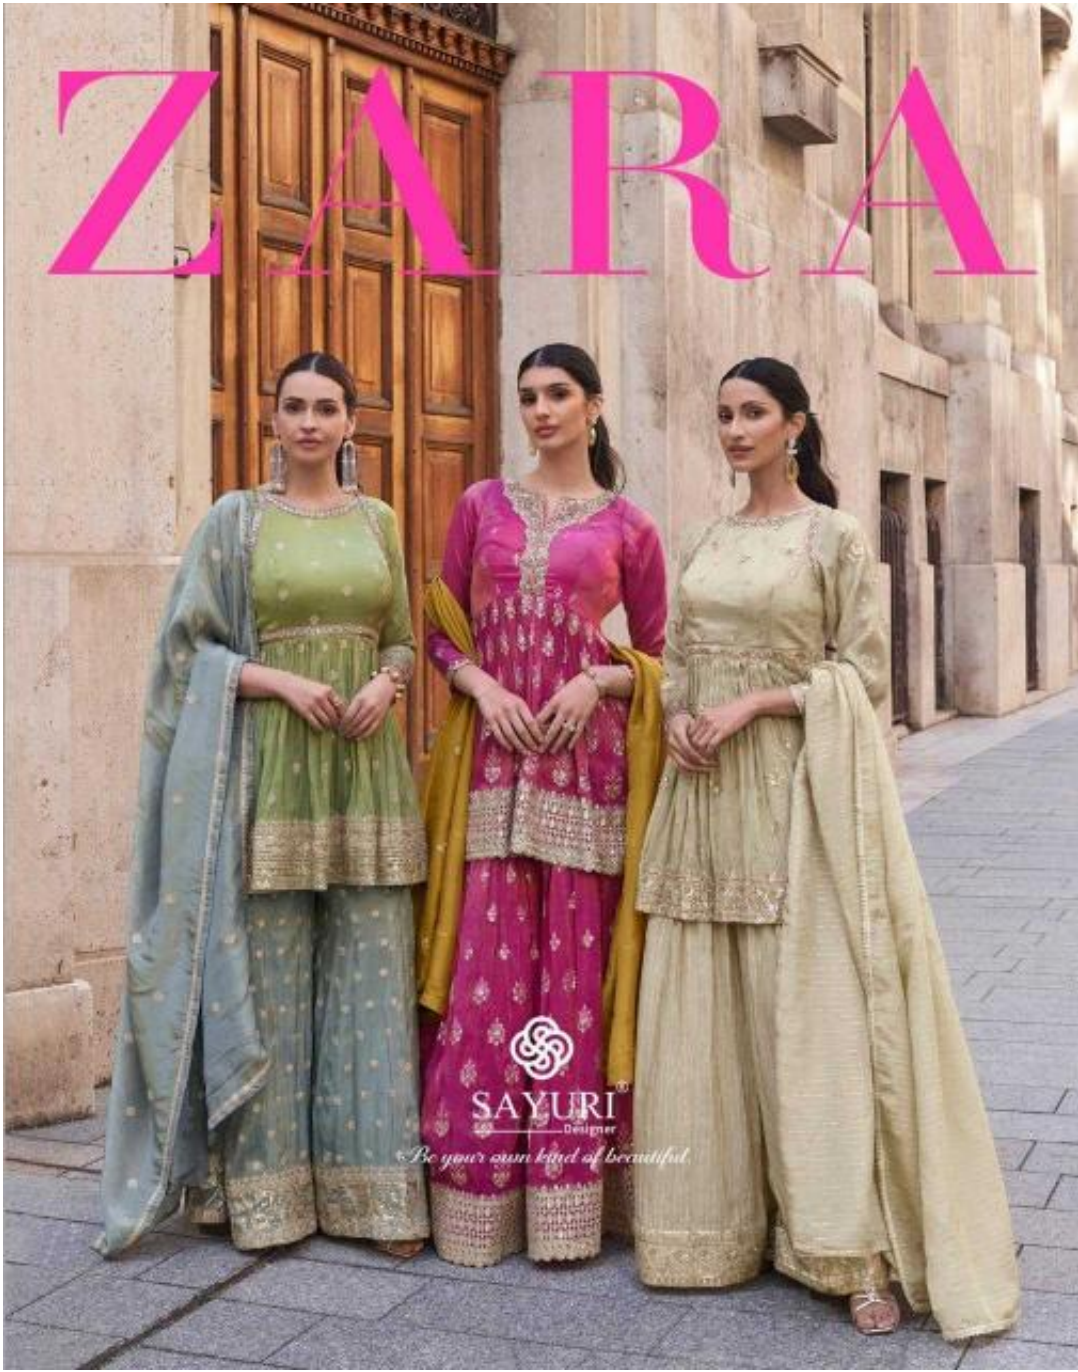

ZARA

SAYURI
Designer
Be your own kind of beautiful.

ZARA

SAYURI
Designer
Be your own kind of beautiful.

SAYURI®
Designer

D No-5616

SAYURI[®]
Designer

ES
DM
MI