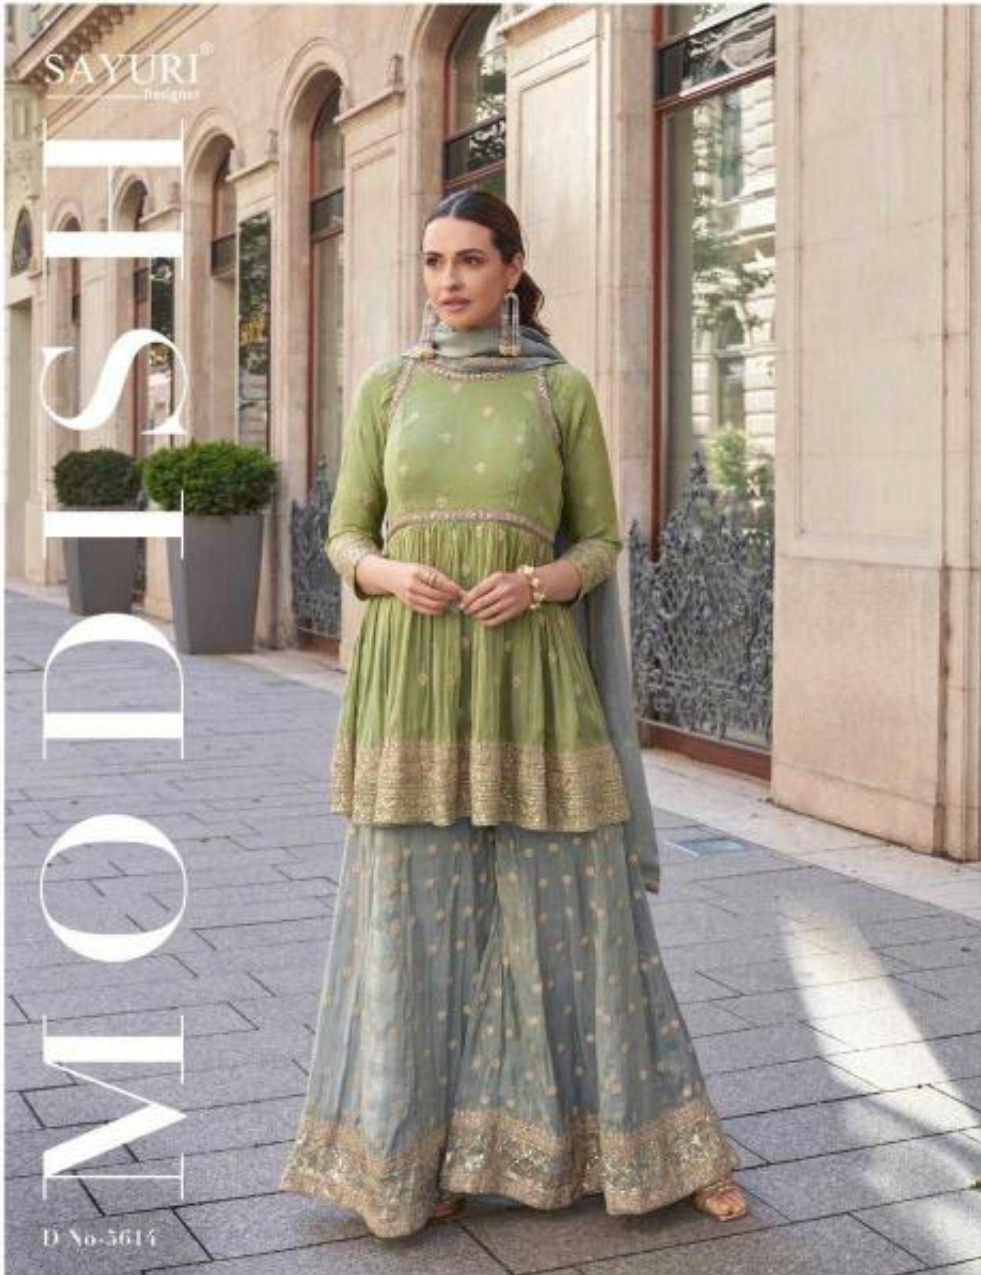

SAYURI®
Designer

ES
DM
MO
MI

D No-5614