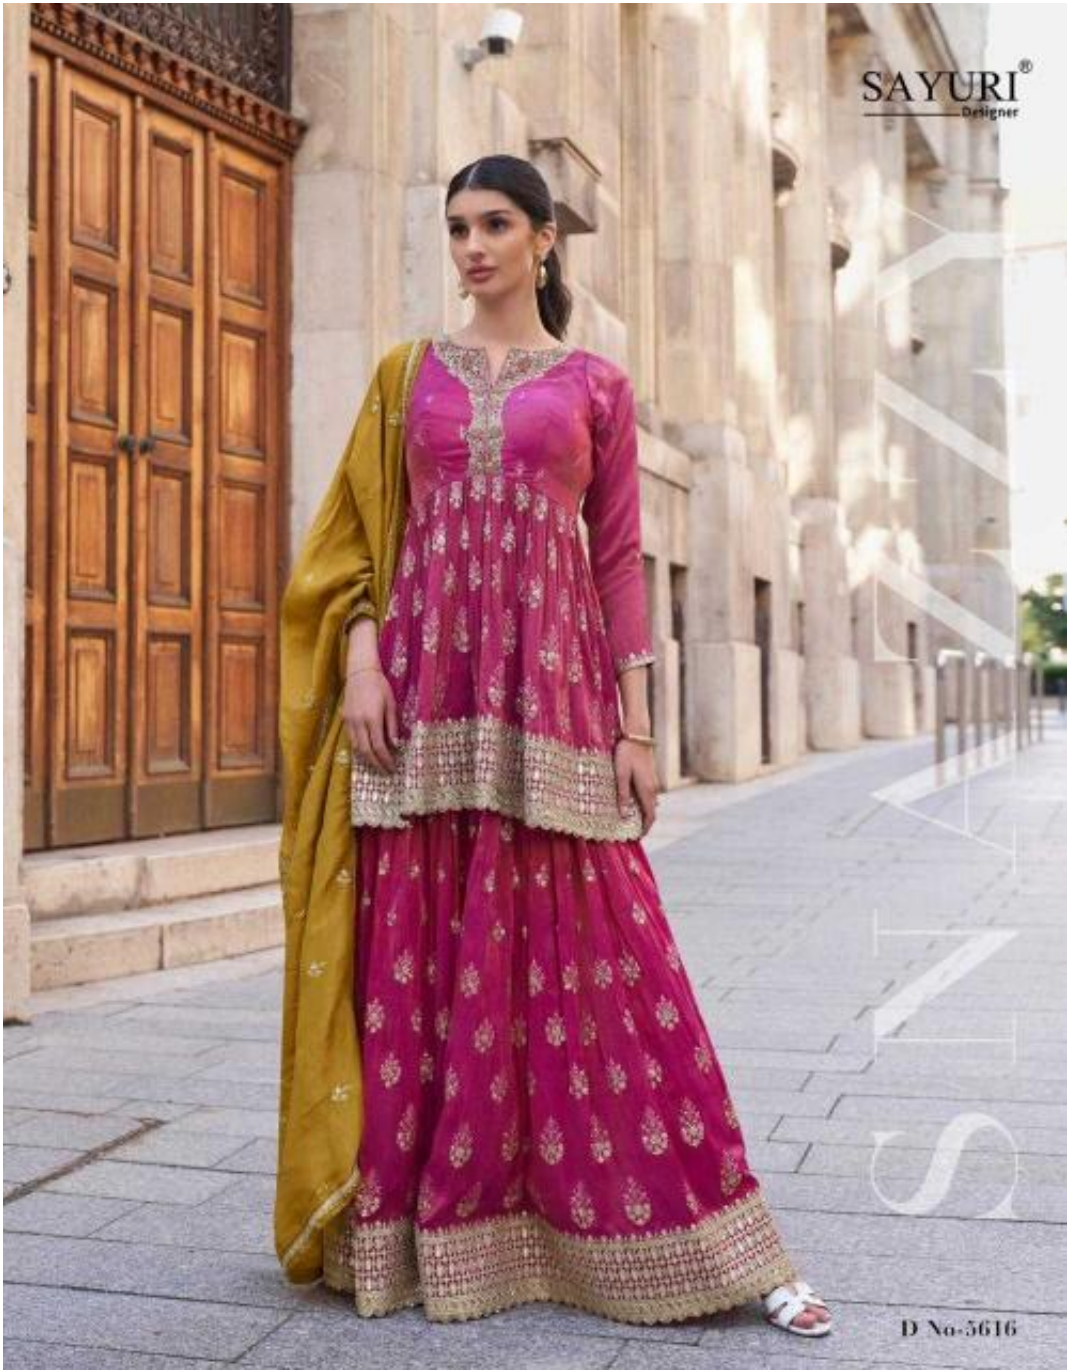

ZARA

SAYURI
Designer
Be your own kind of beautiful.

ZARA

SAYURI
Designer
Be your own kind of beautiful.

SAYURI®
Designer

D No-5616

SAYURI[®]
Designer

ES
DM
MI