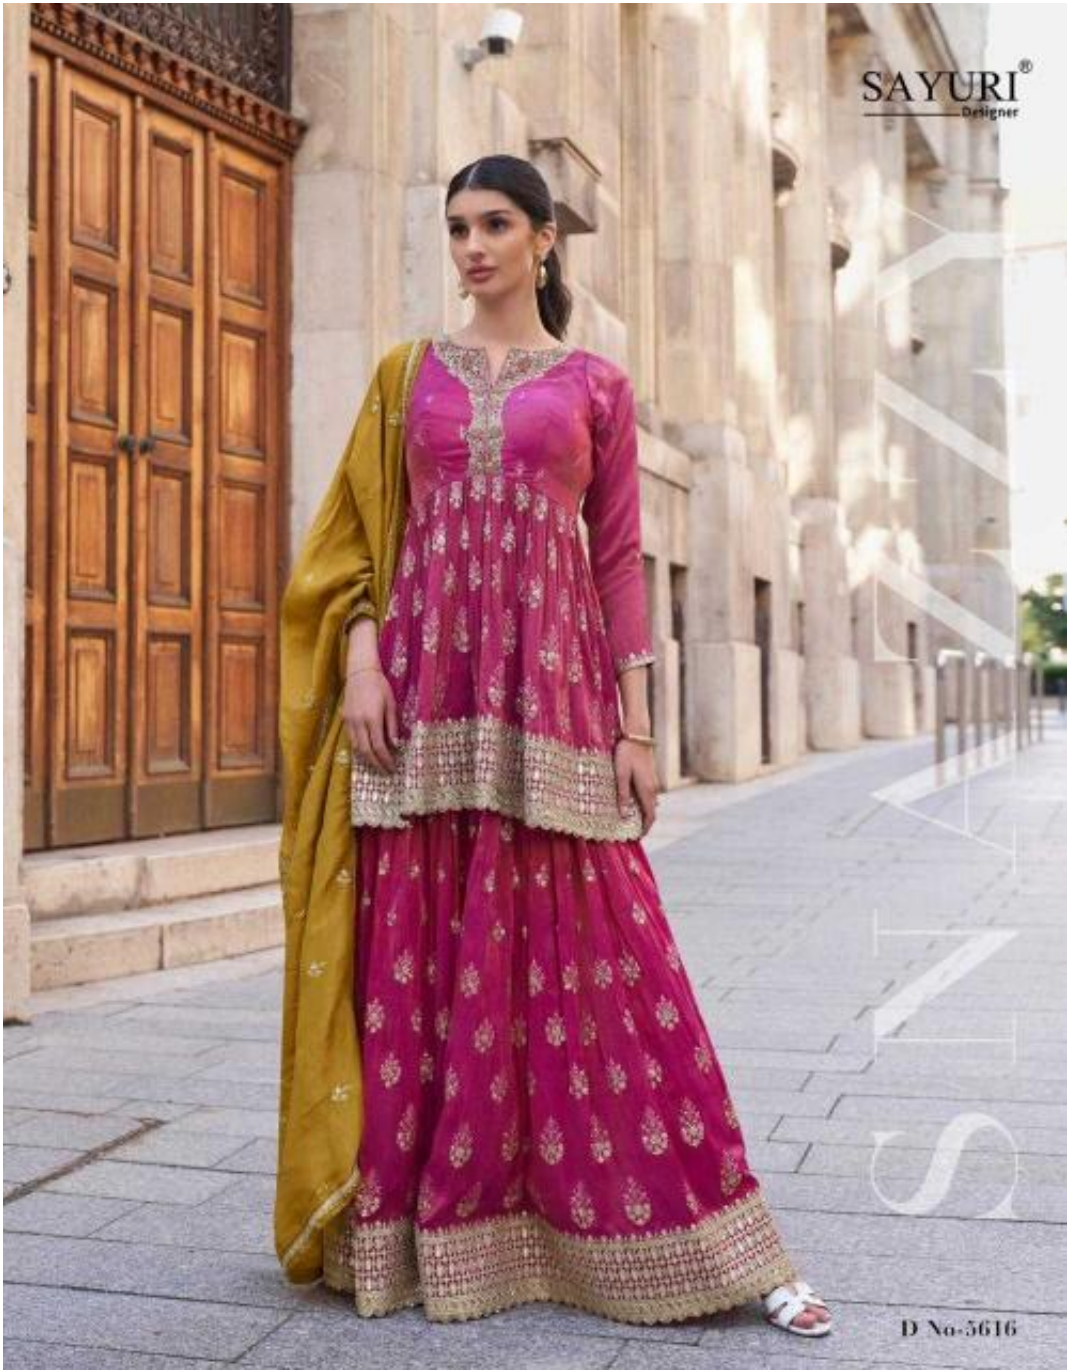

ZARA

SAYURI
Designer
Be your own kind of beautiful.

ZARA

SAYURI
Designer
Be your own kind of beautiful.

SAYURI®
Designer

D No-5616

SAYURI[®]
Designer

ES
DM
MO
MI