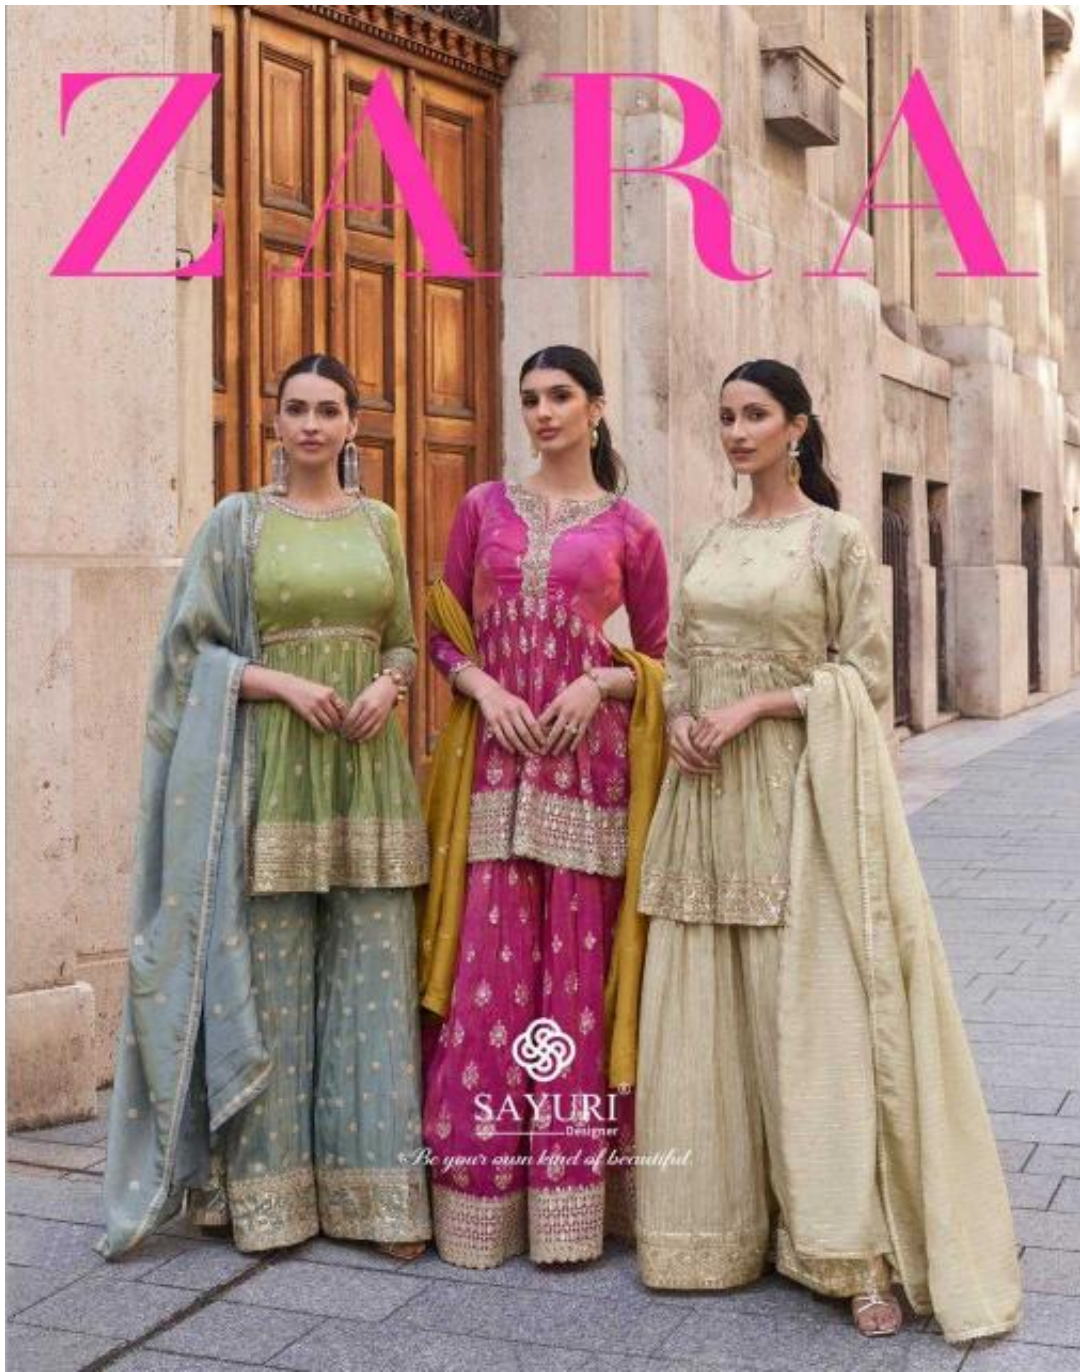

ZARA

SAYURI
Designer
Be your own kind of beautiful.

ZARA

SAYURI
Designer
Be your own kind of beautiful.

SAYURI®
Designer

D No-5616

SAYURI[®]
Designer

ES
DM
MO
MI