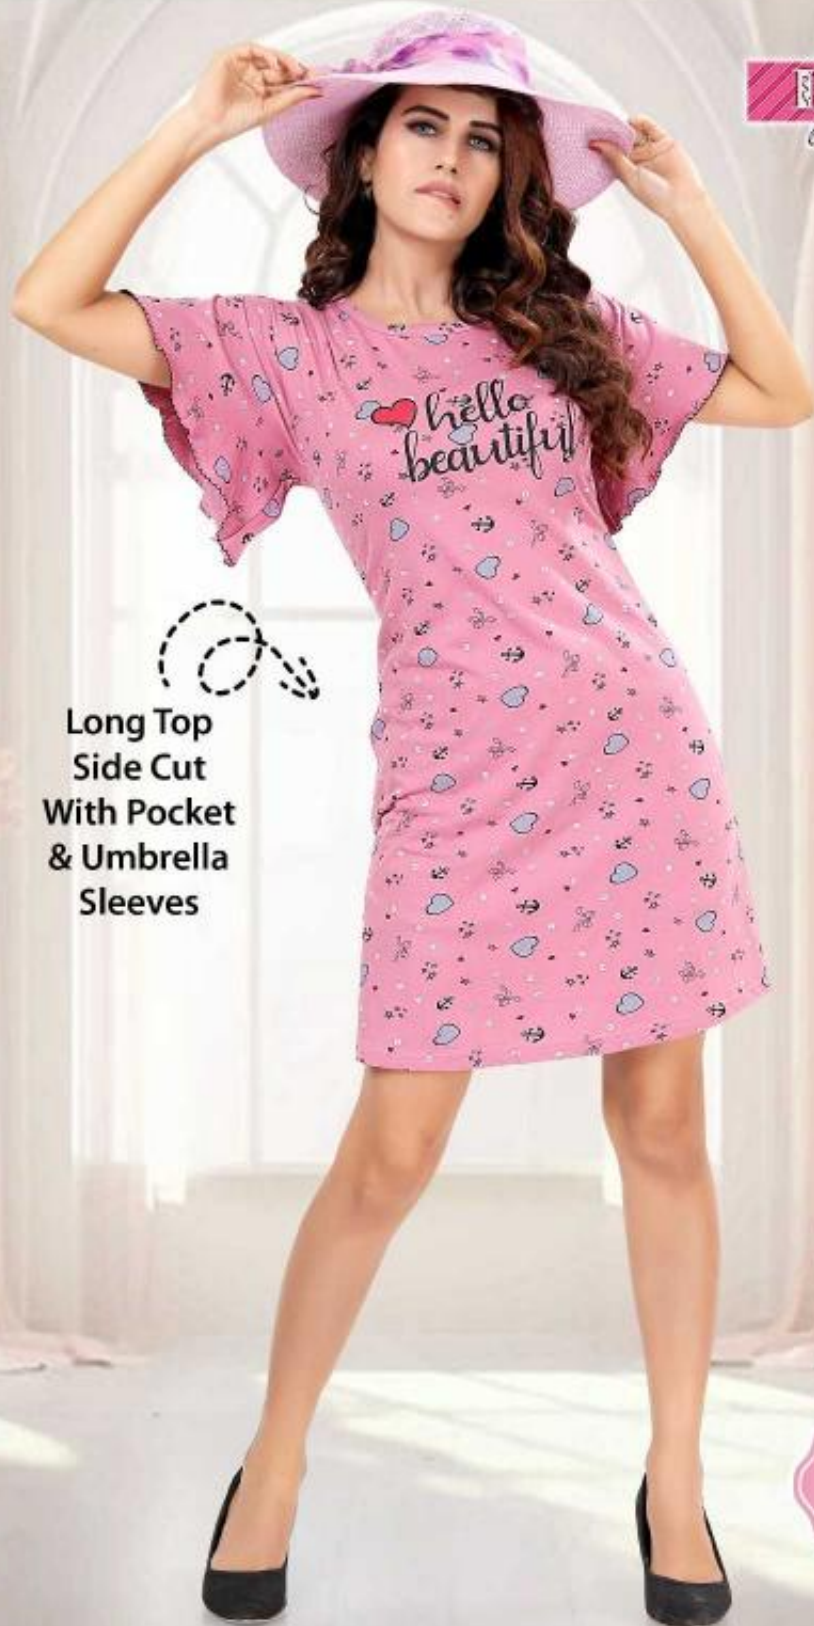

Long Top
Side Cut
With Pocket
& Umbrella
Sleeves

COMFORT AND QUALITY

- L
- XL
- XXL
- 3XL

D.NO:
1665

Long Top
Side Cut
With Pocket
& Umbrella
Sleeves

- L
- XL
- XXL
- 3XL

D.NO:
1665

COMFORT AND QUALITY

Long Top
Side Cut
With Pocket
& Umbrella
Sleeves

- L
- XL
- XXL
- 3XL

D.NO:
1665

COMFORT AND QUALITY

Long Top
Side Cut
With Pocket
& Umbrella
Sleeves

- L
- XL
- XXL
- 3XL

D.NO:
1665

COMFORT AND QUALITY

®

Là-Fairy

luxury with comfort

Long Top
Side Cut
With Pocket
& Umbrella
Sleeves

COMFORT AND QUALITY

- L
- XL
- XXL
- 3XL

D.NO:
1665

Long Top
Side Cut
With Pocket
& Umbrella
Sleeves