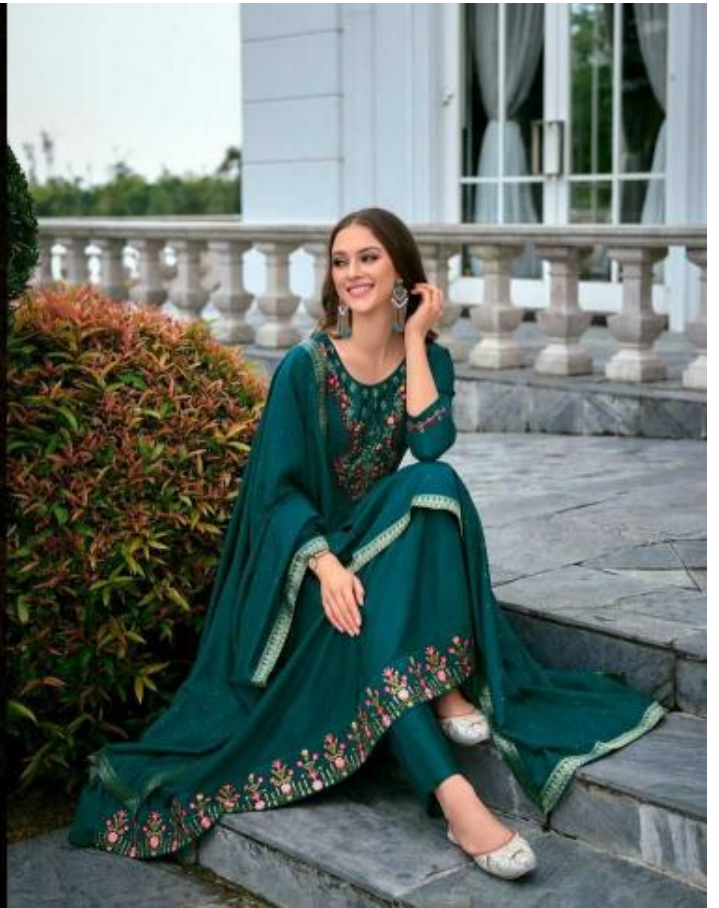

PROVIDING COMFORT

LILY & LALI
A PRODUCT OF FASHION OFFICE