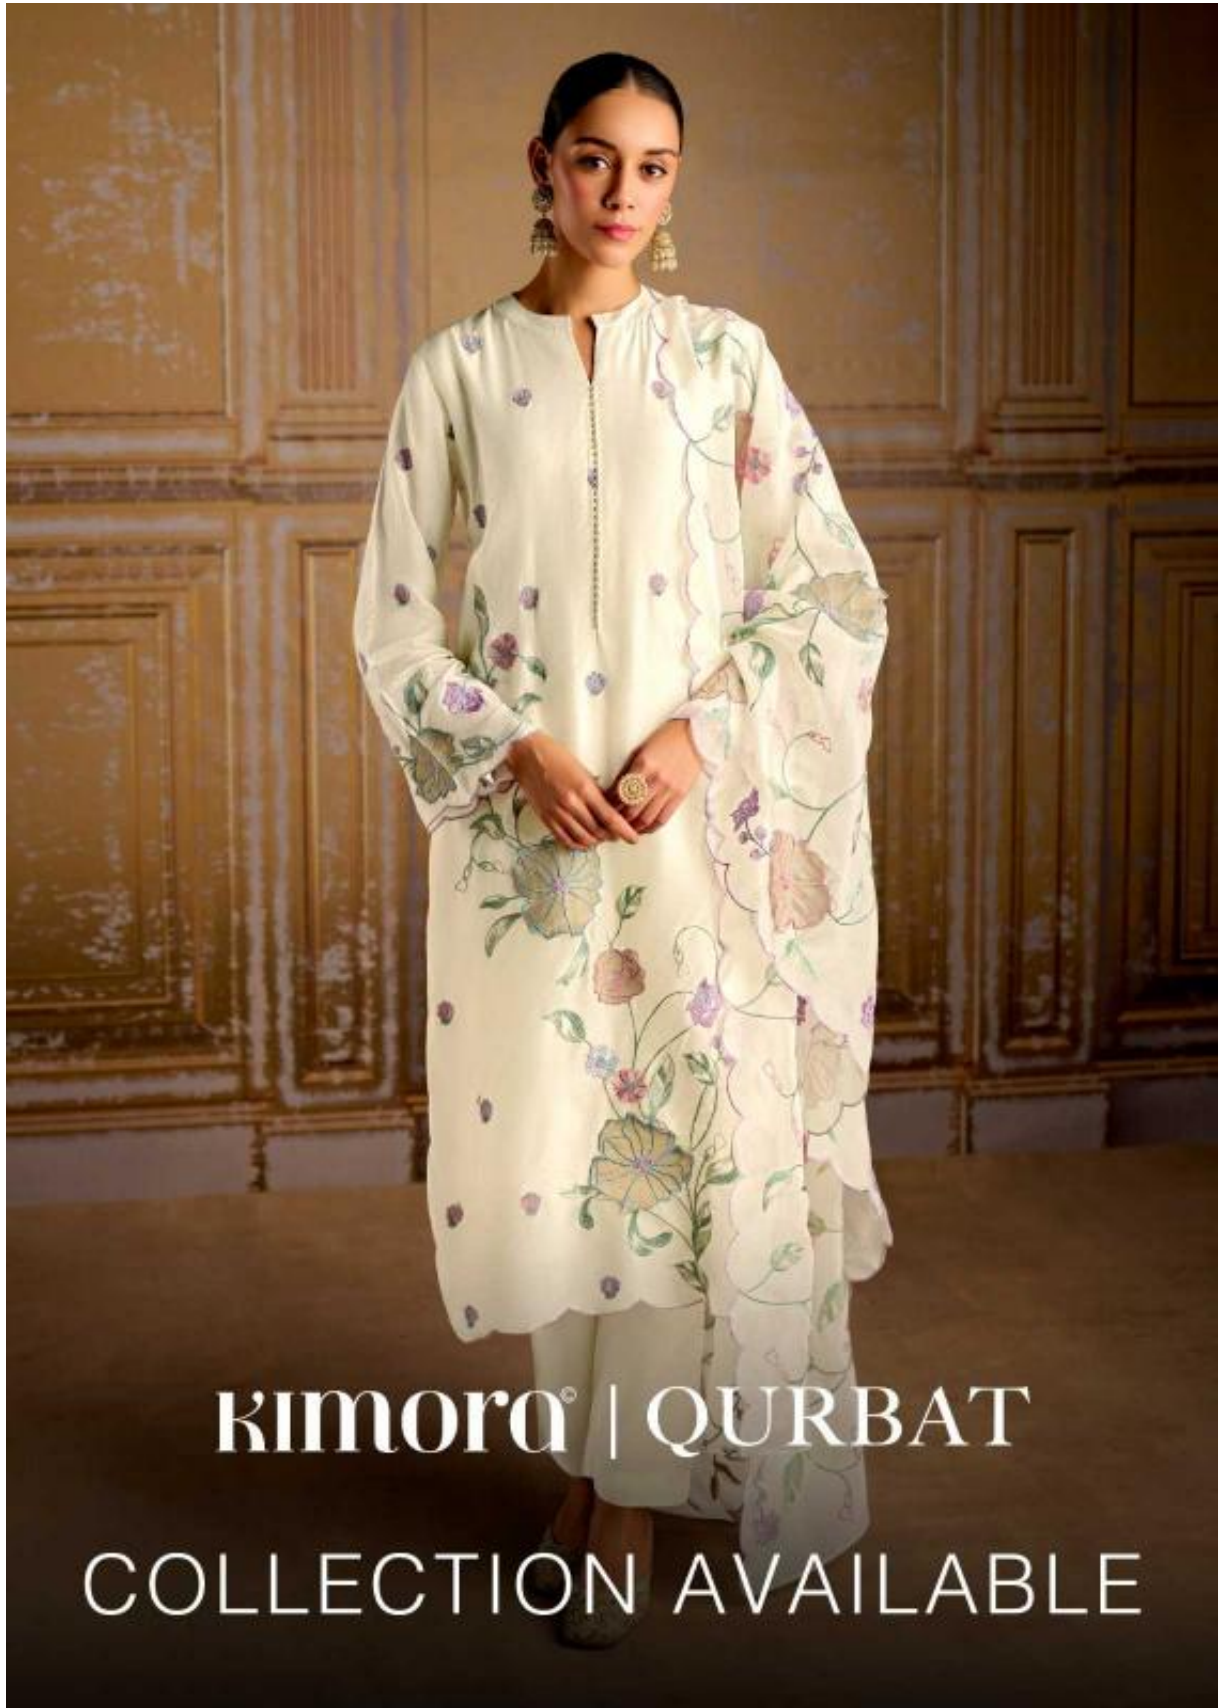

kimora® | QURBAT

COLLECTION AVAILABLE

" QURBAT "VOL-51

Price List

Sr.No	Design No	Rate
1	2211	2295
2	2212	2295
3	2213	2295
4	2214	2295
5	2215	2295
6	2216	2295
Total		13770