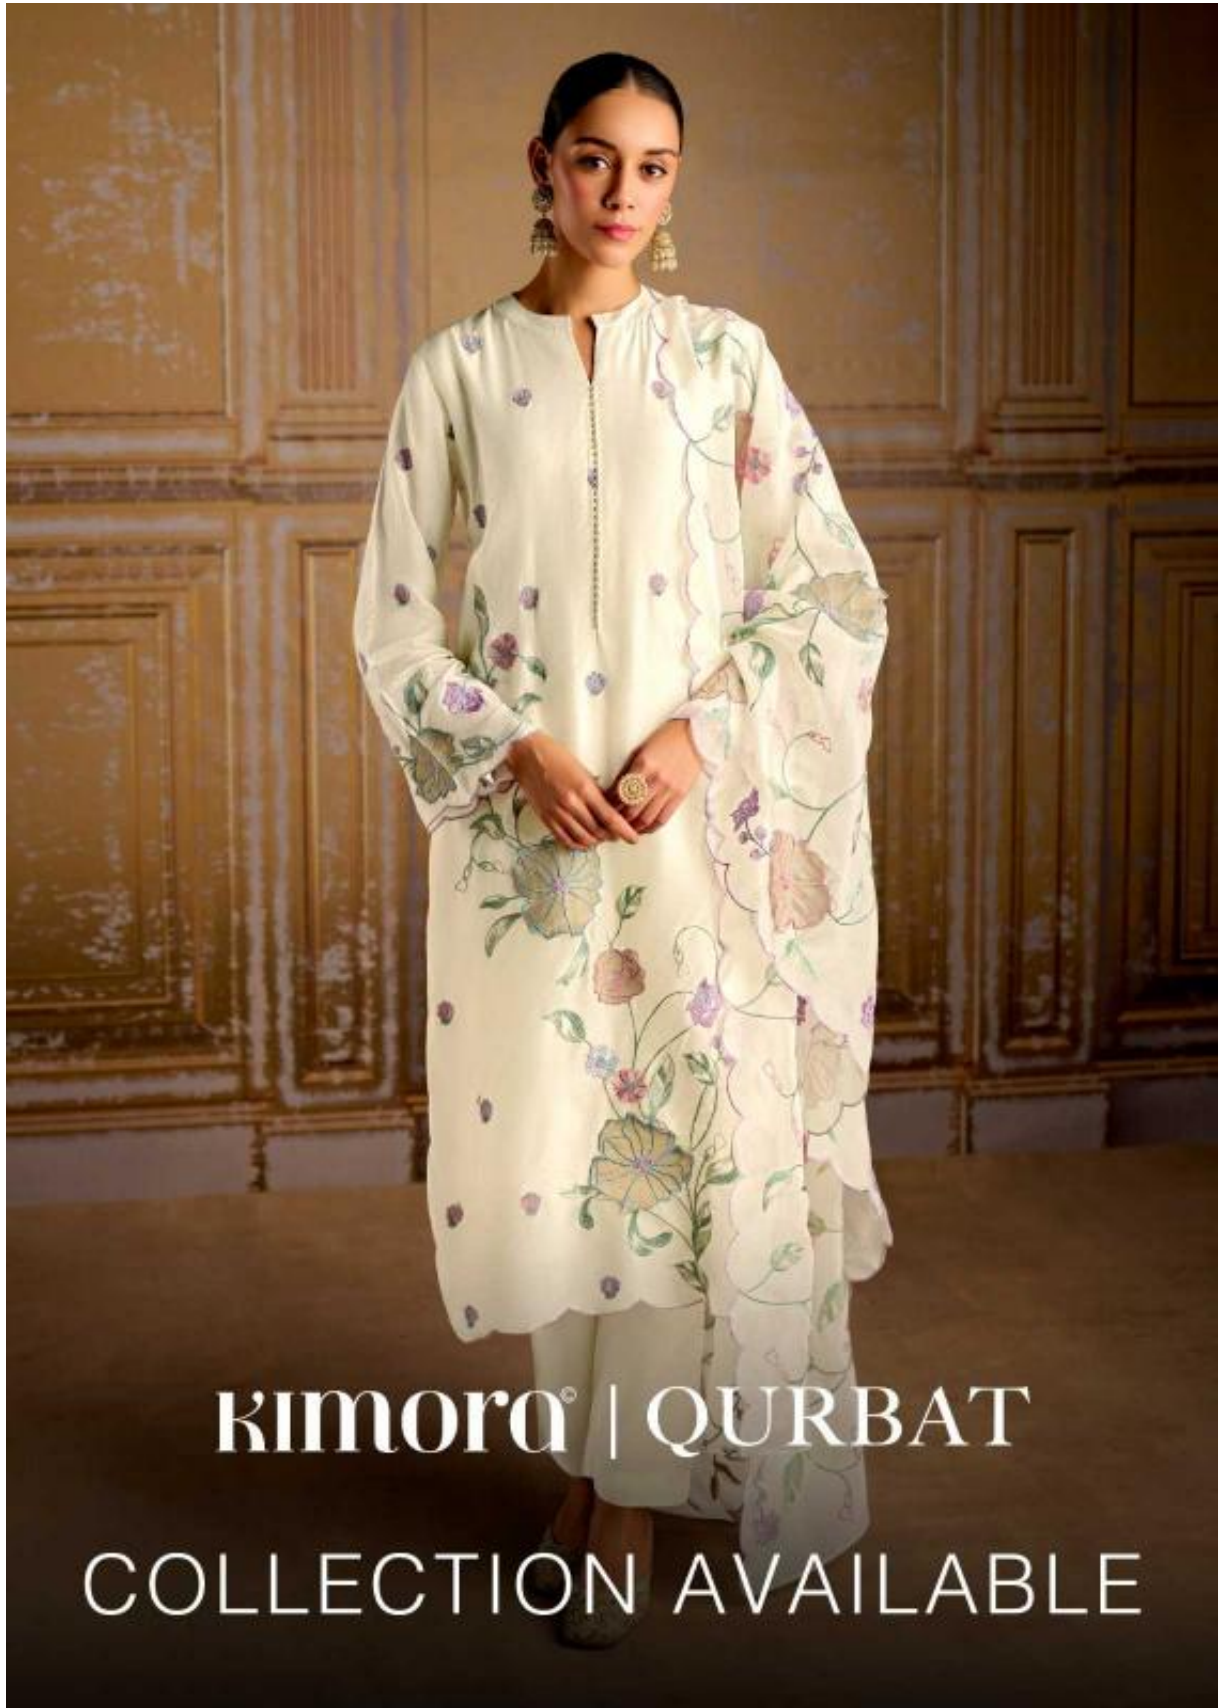

ORGANZA WITH RESHAM EMBROIDERY AND
TISSUE SILK 3D PATCH APPLIQUÉ

BOTTOM

PURE VISCOSE SOLID

kimora[®]

KIMONO | QURBAT
COLLECTION AVAILABLE

kimora® | QURBAT

COLLECTION AVAILABLE

" QURBAT "VOL-51