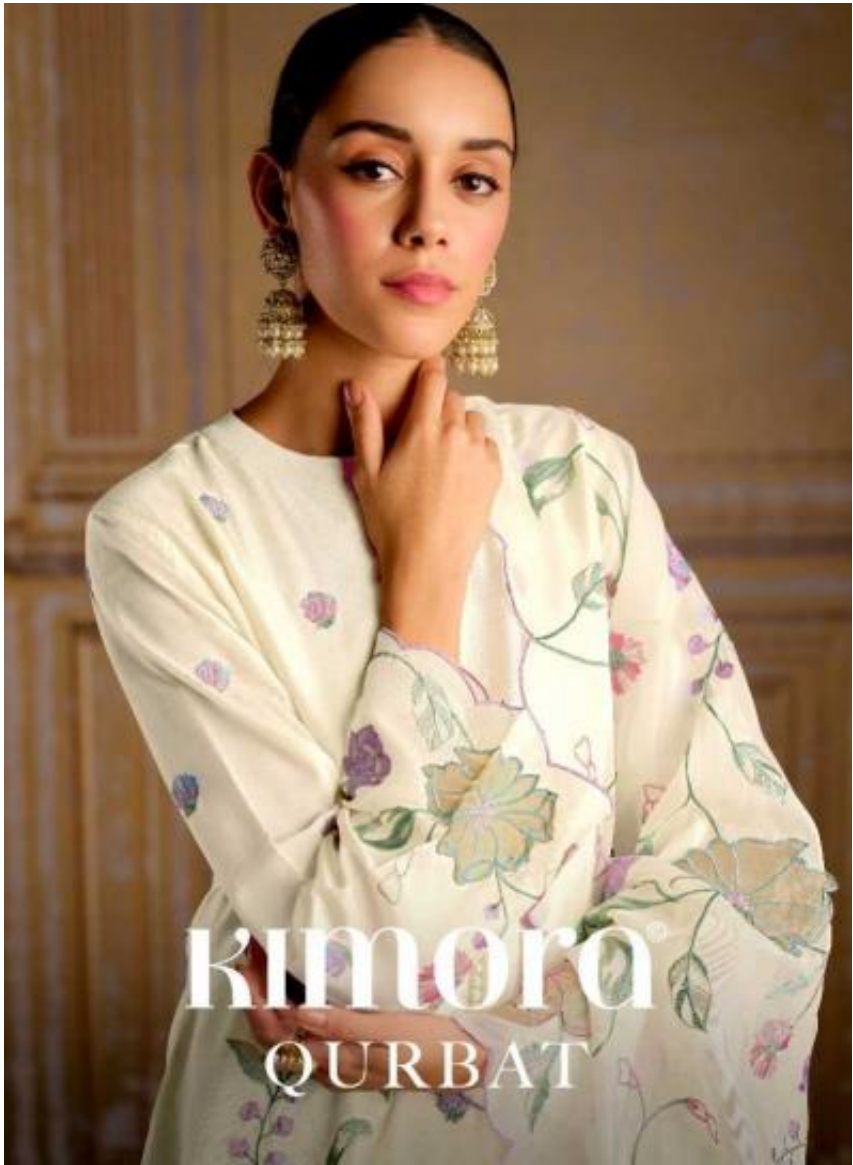

kimono
QURBAT

kimono
QURBAT

ELEGANT MINIMALISM

KIMONO
QURBAT

ELEGANT MINIMALISM

KIMONO

2211

KIMONO

QURBAT

2214

2215

2216

QURBAT

TOP

PURE BAMBER SILK WITH RESHAM EMBROIDERY AND
TISSUE SILK 3D PATCH APPLIQUÉ ON FRONT AND SLEEVES

DUPATTA