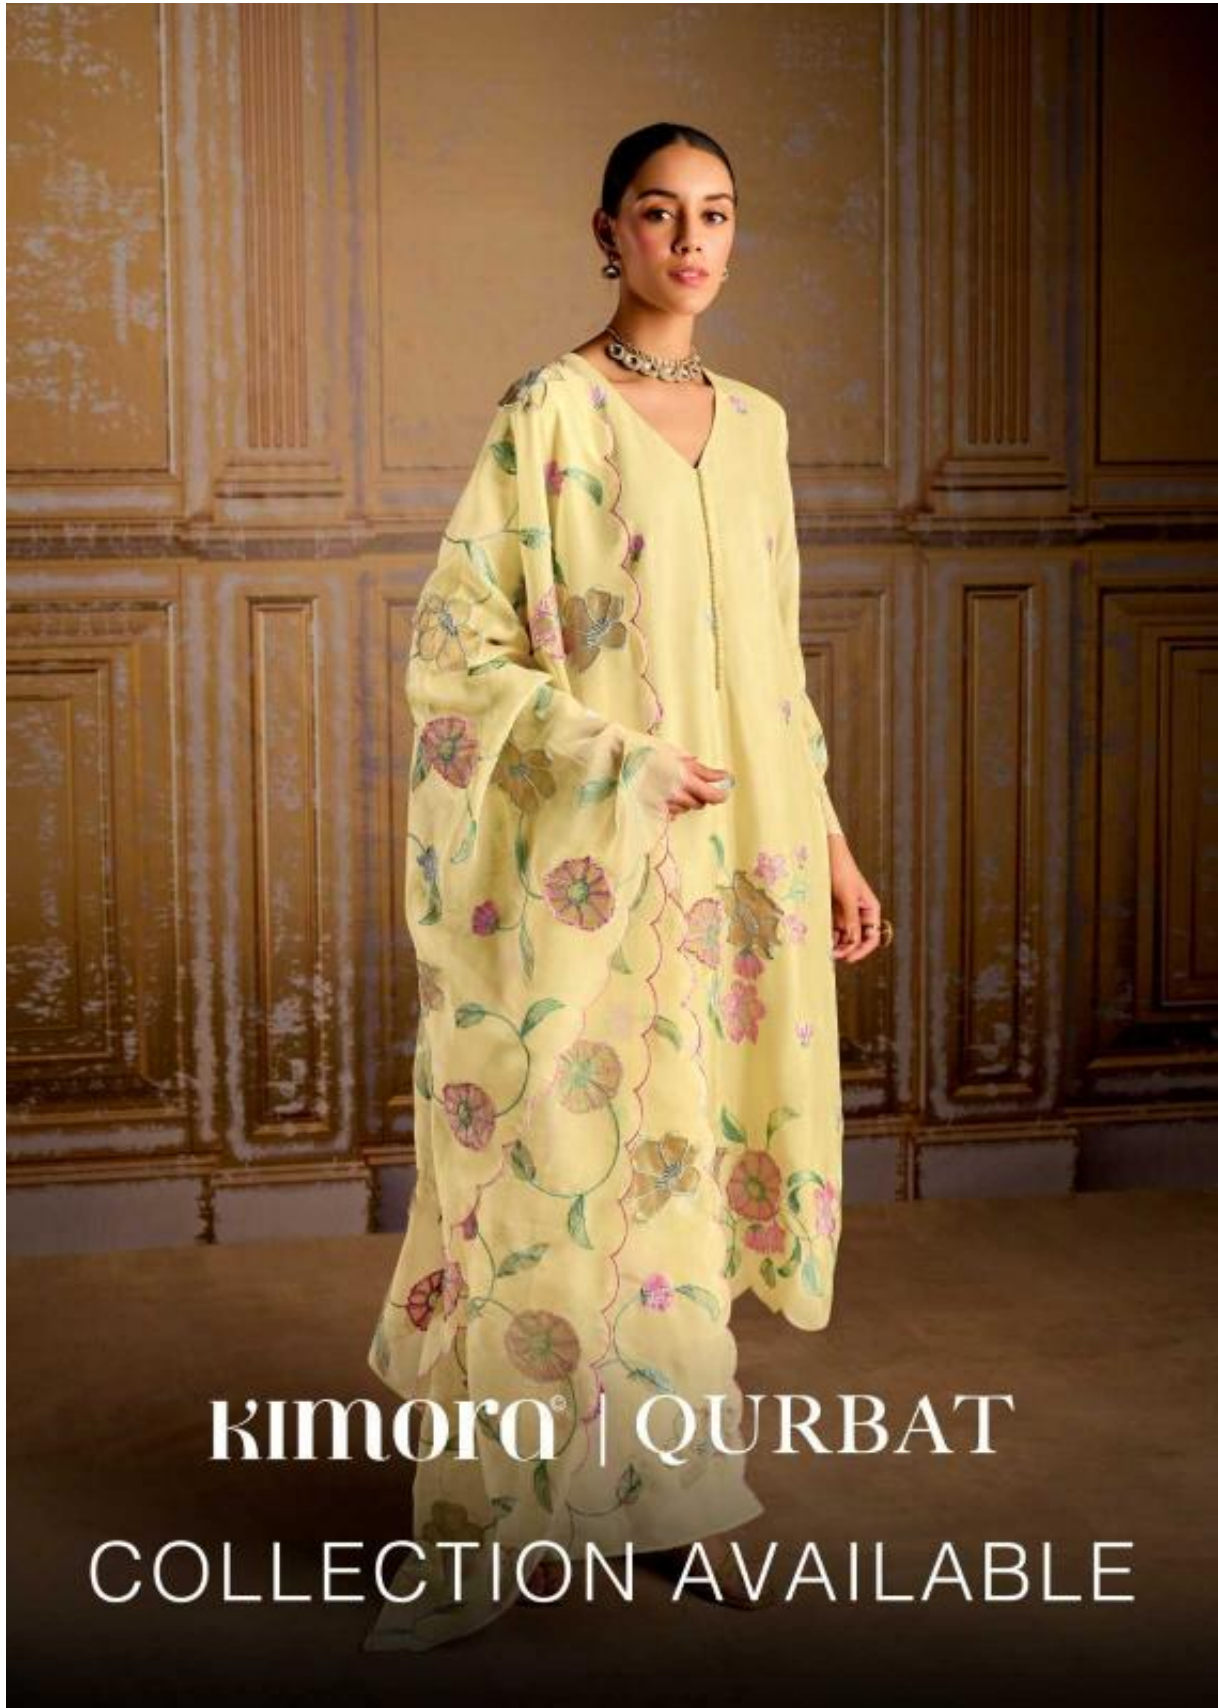

KIMONO | QURBAT
COLLECTION AVAILABLE