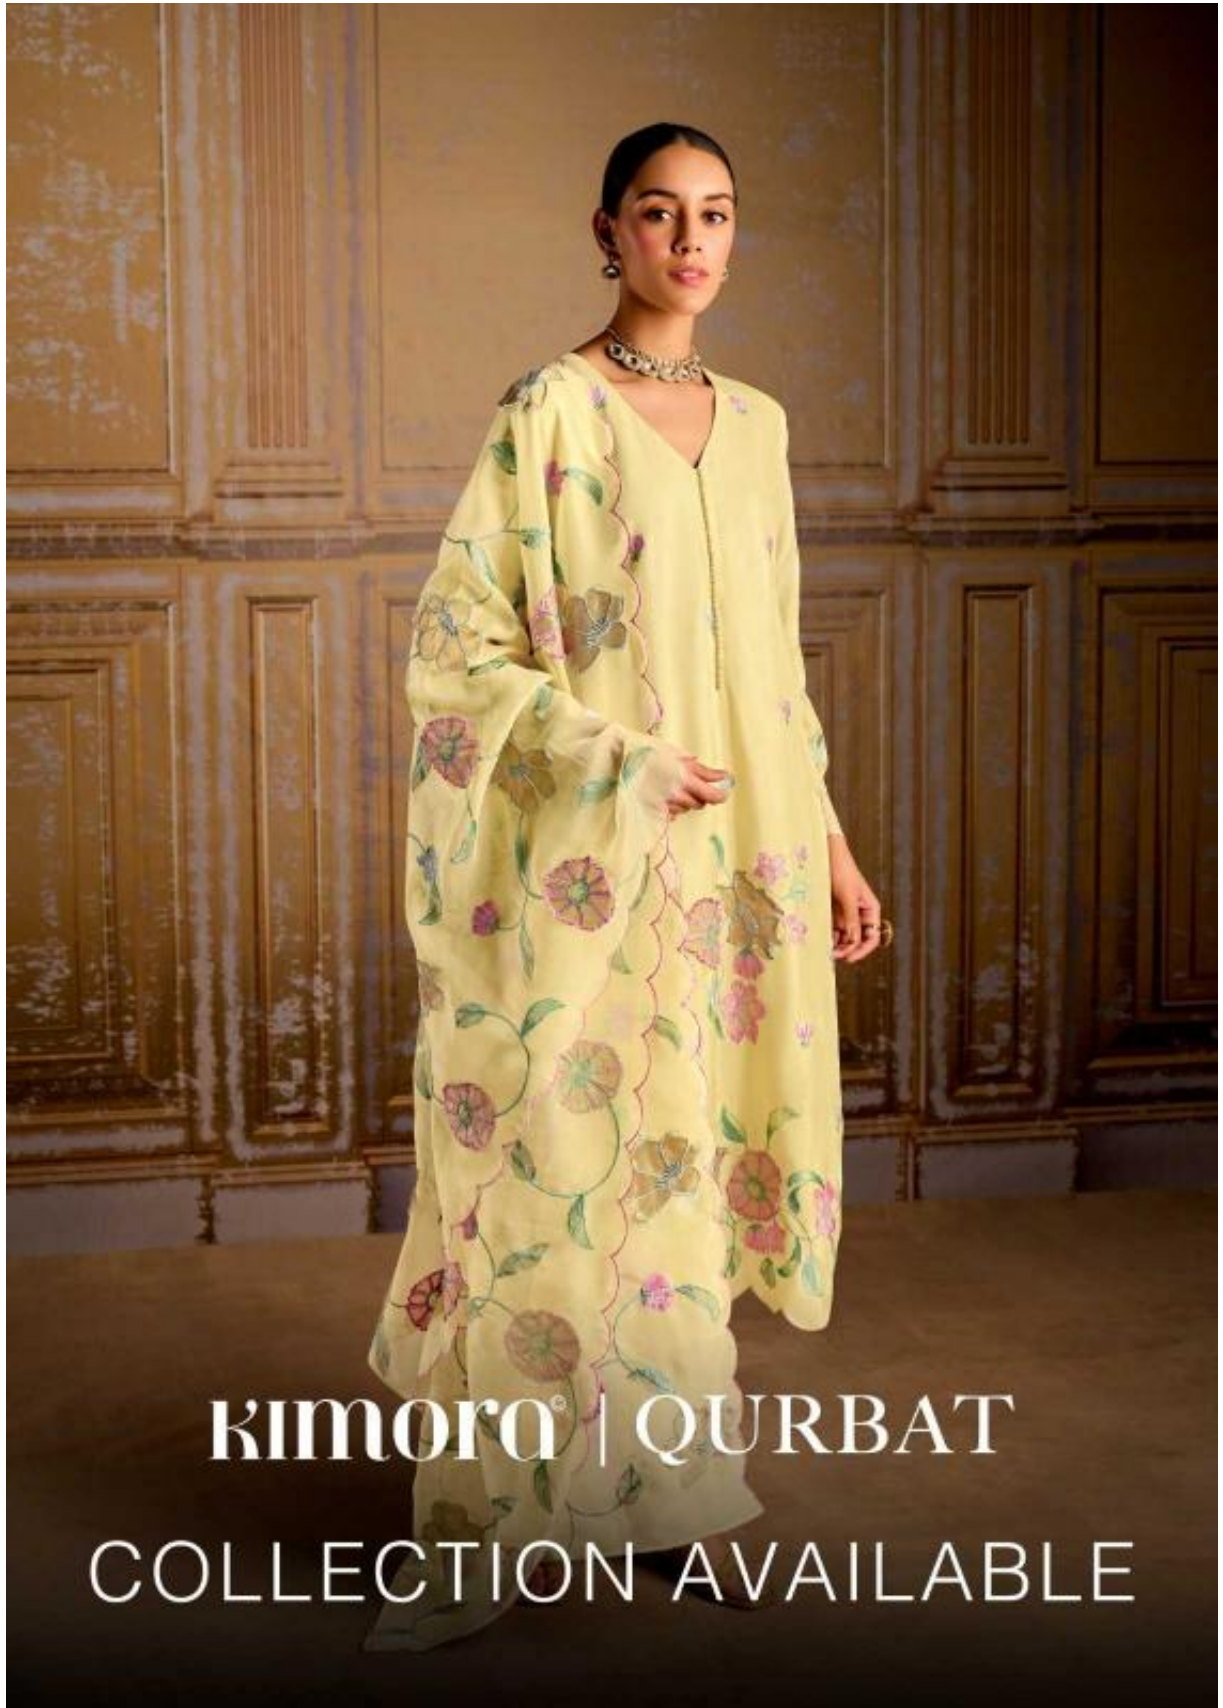

KIMONO | QURBAT
COLLECTION AVAILABLE