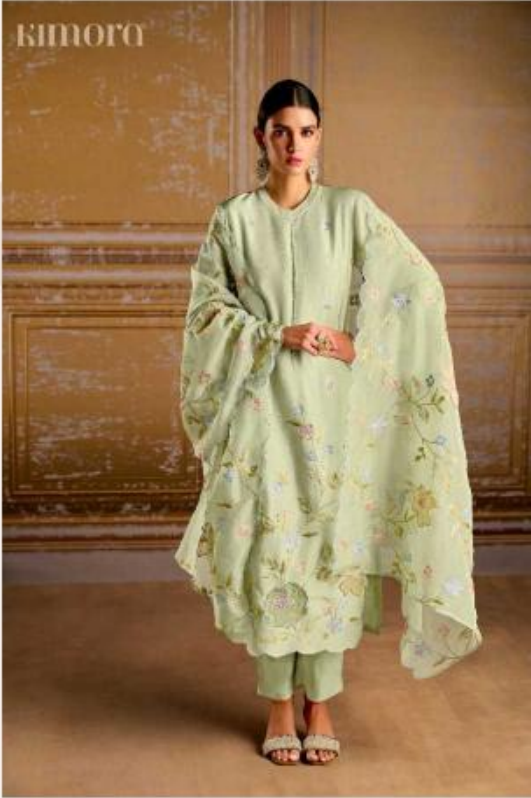

KIMORO

2215