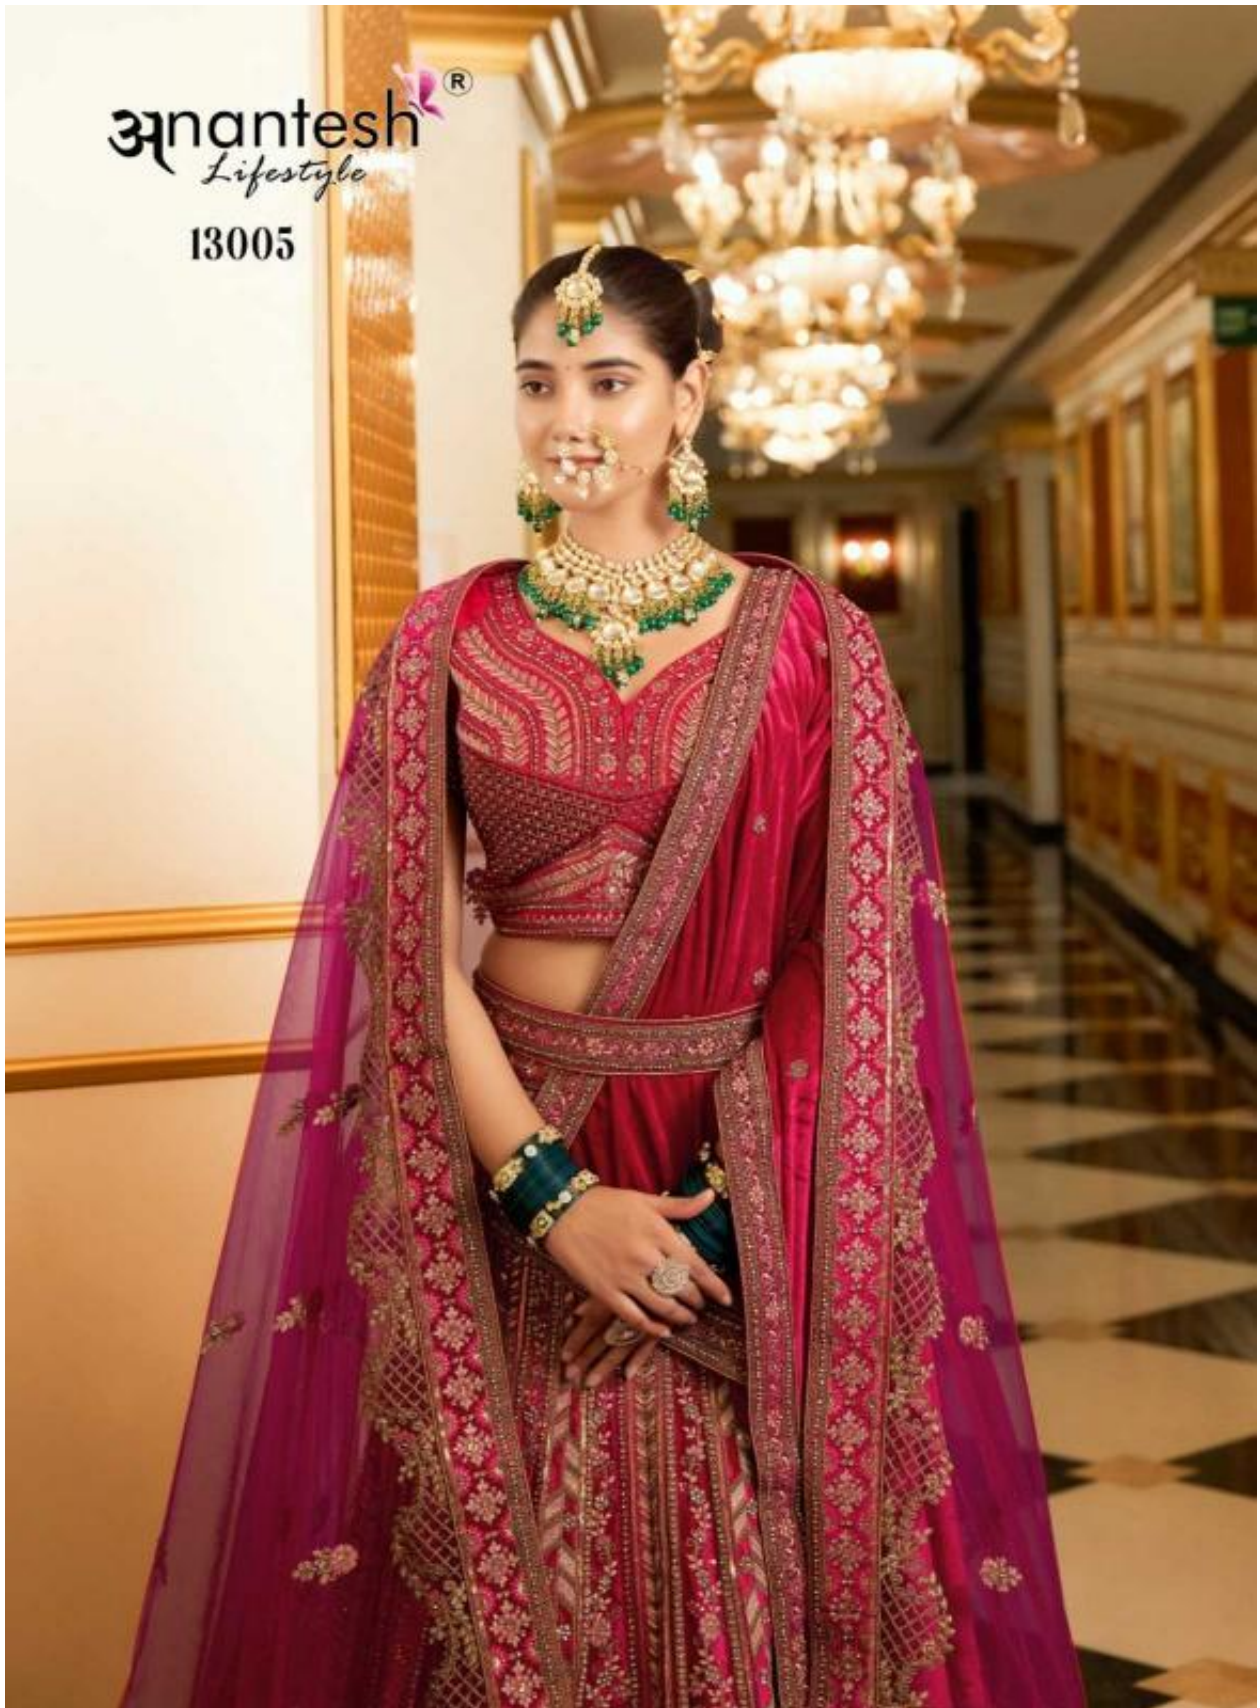

Anantesh®
Lifestyle

13005