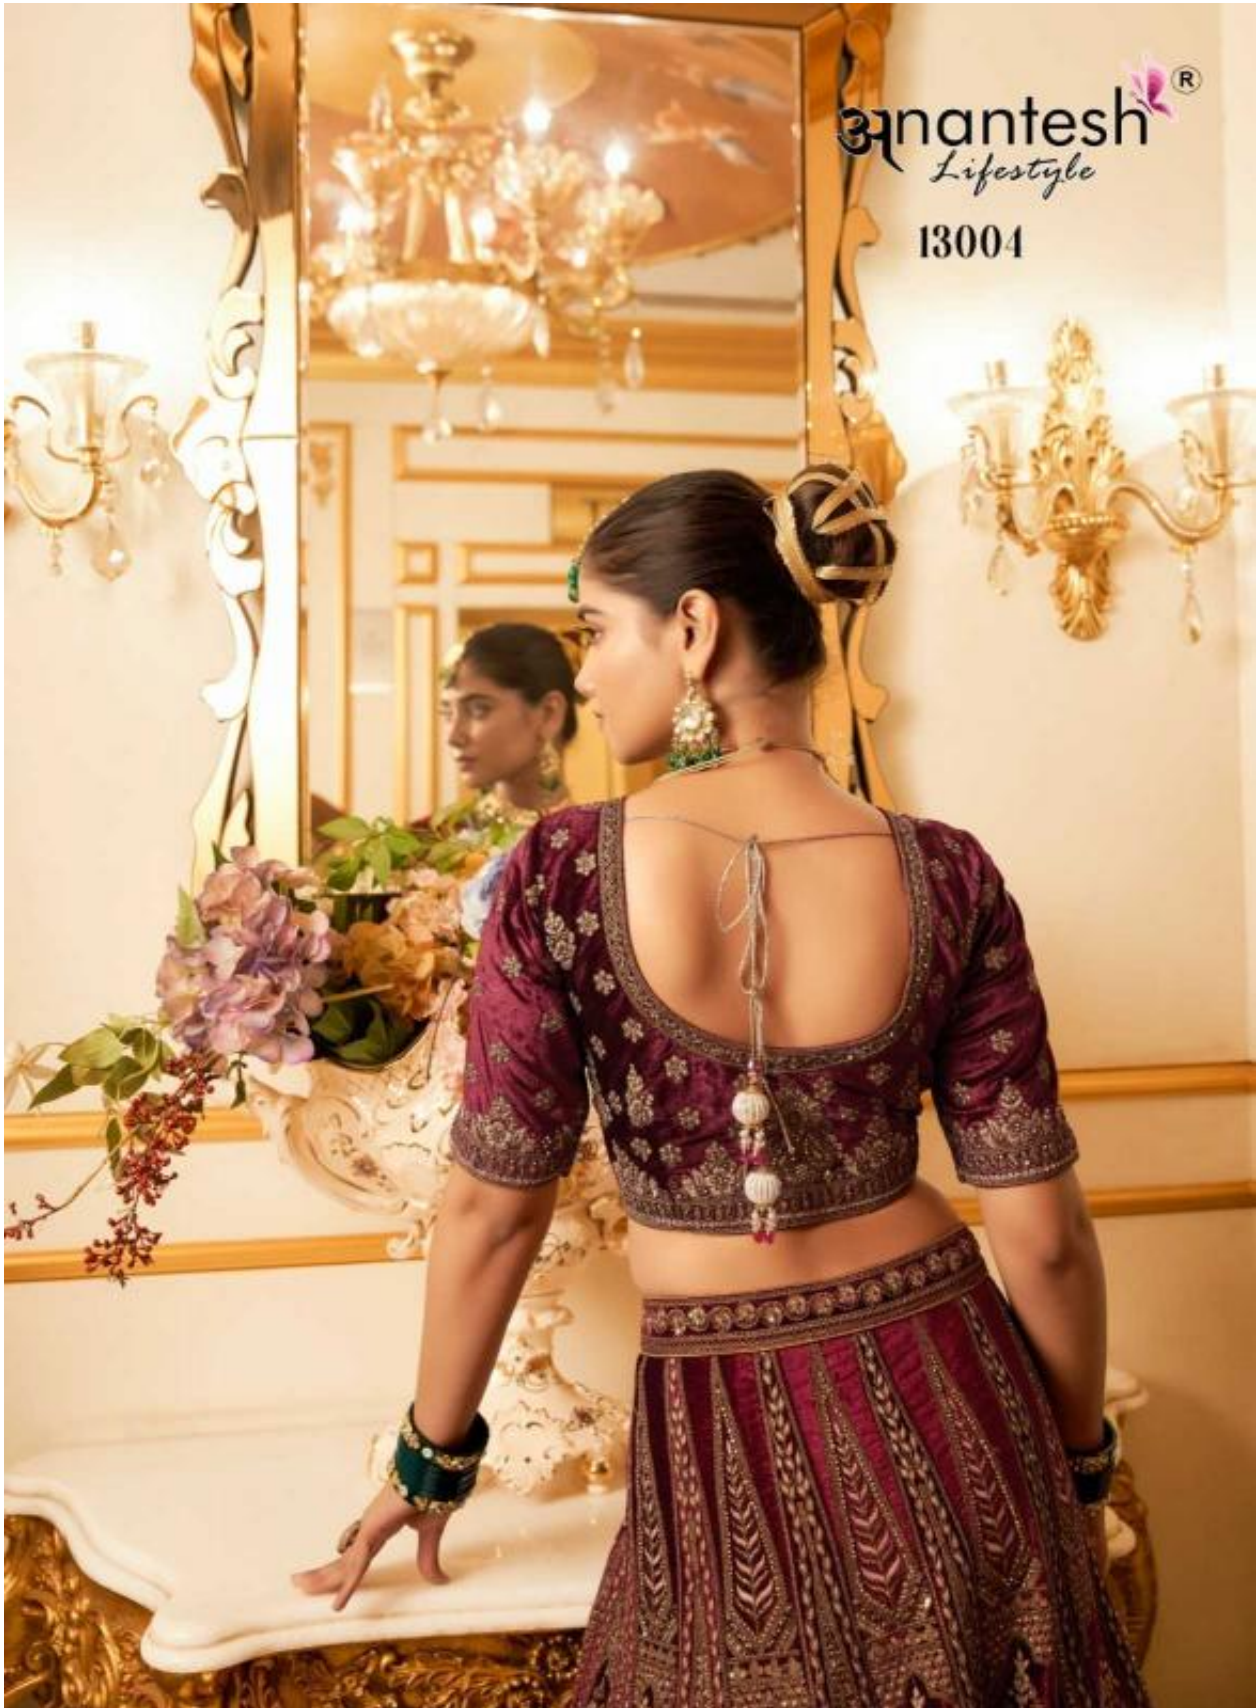

anantesh®
Lifestyle

13004