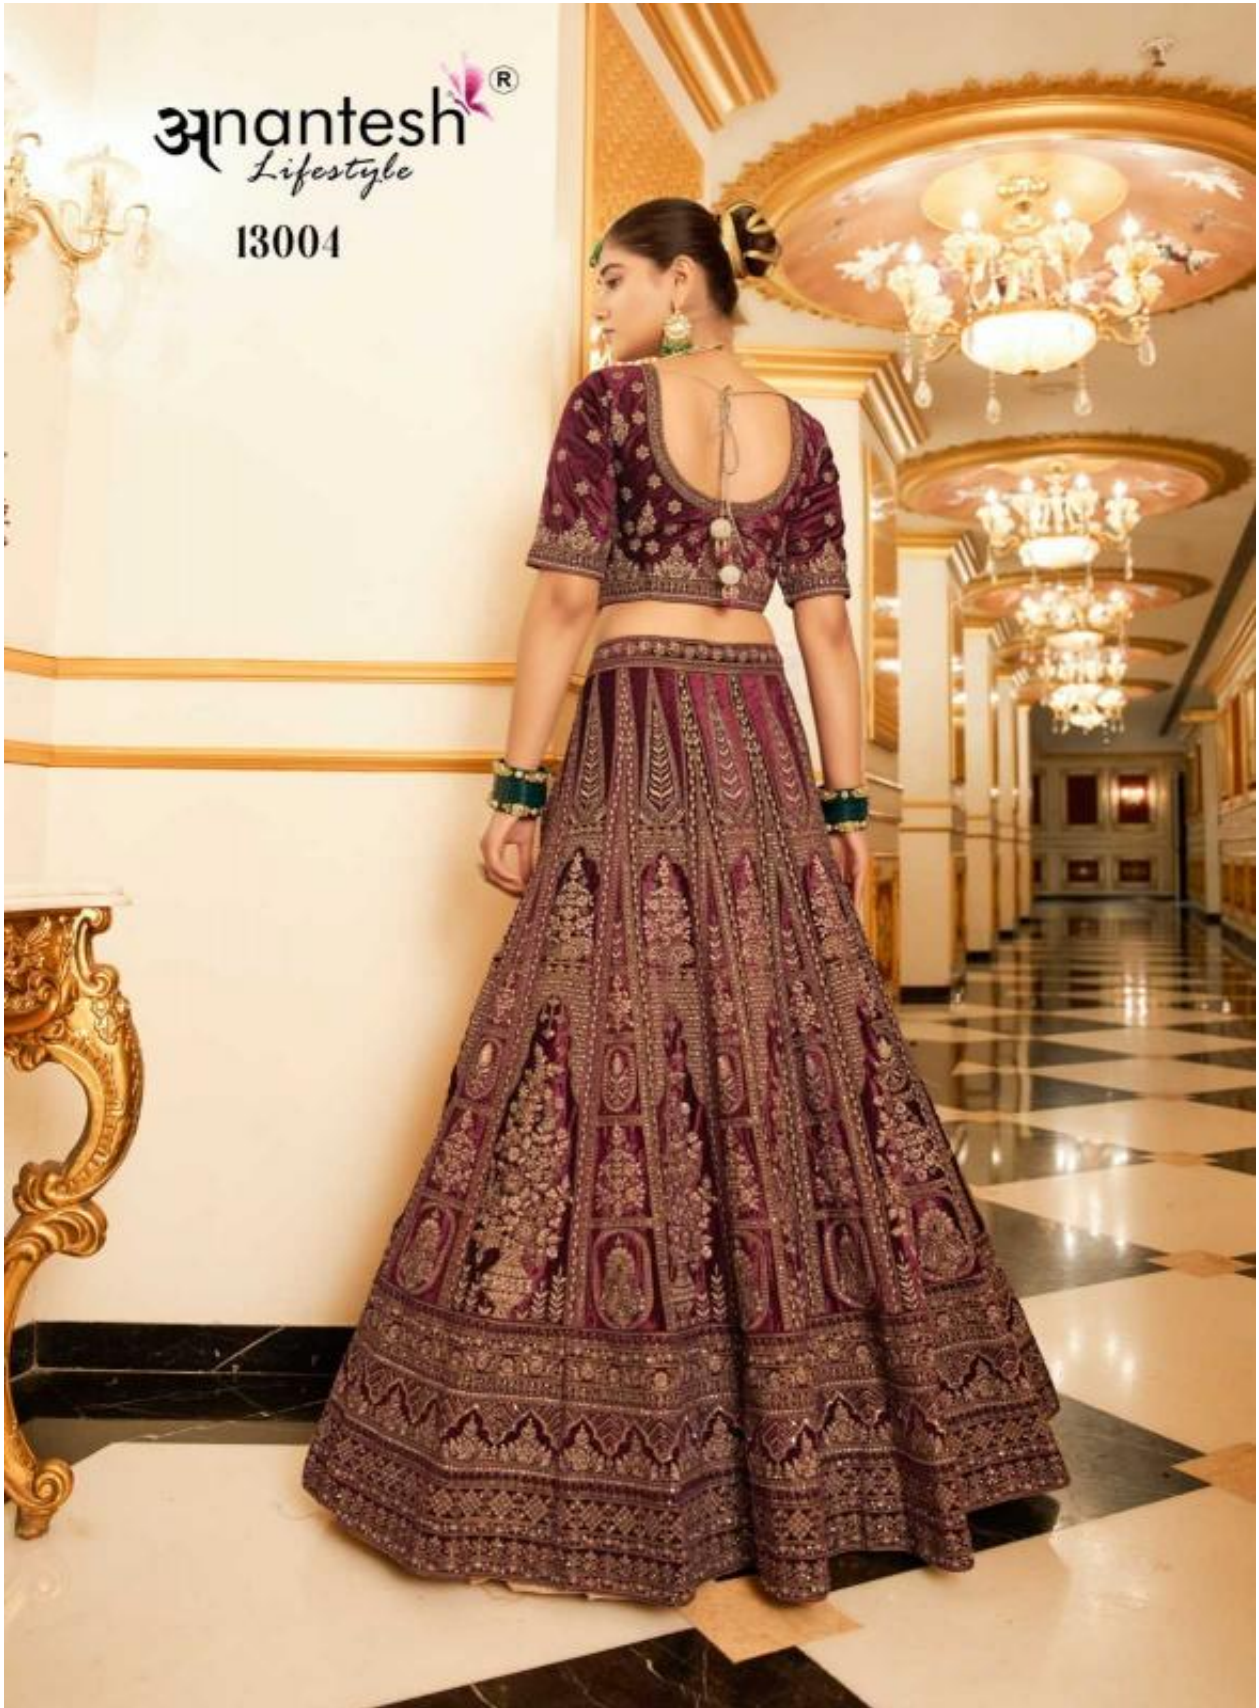

Anantesh®
Lifestyle

13004