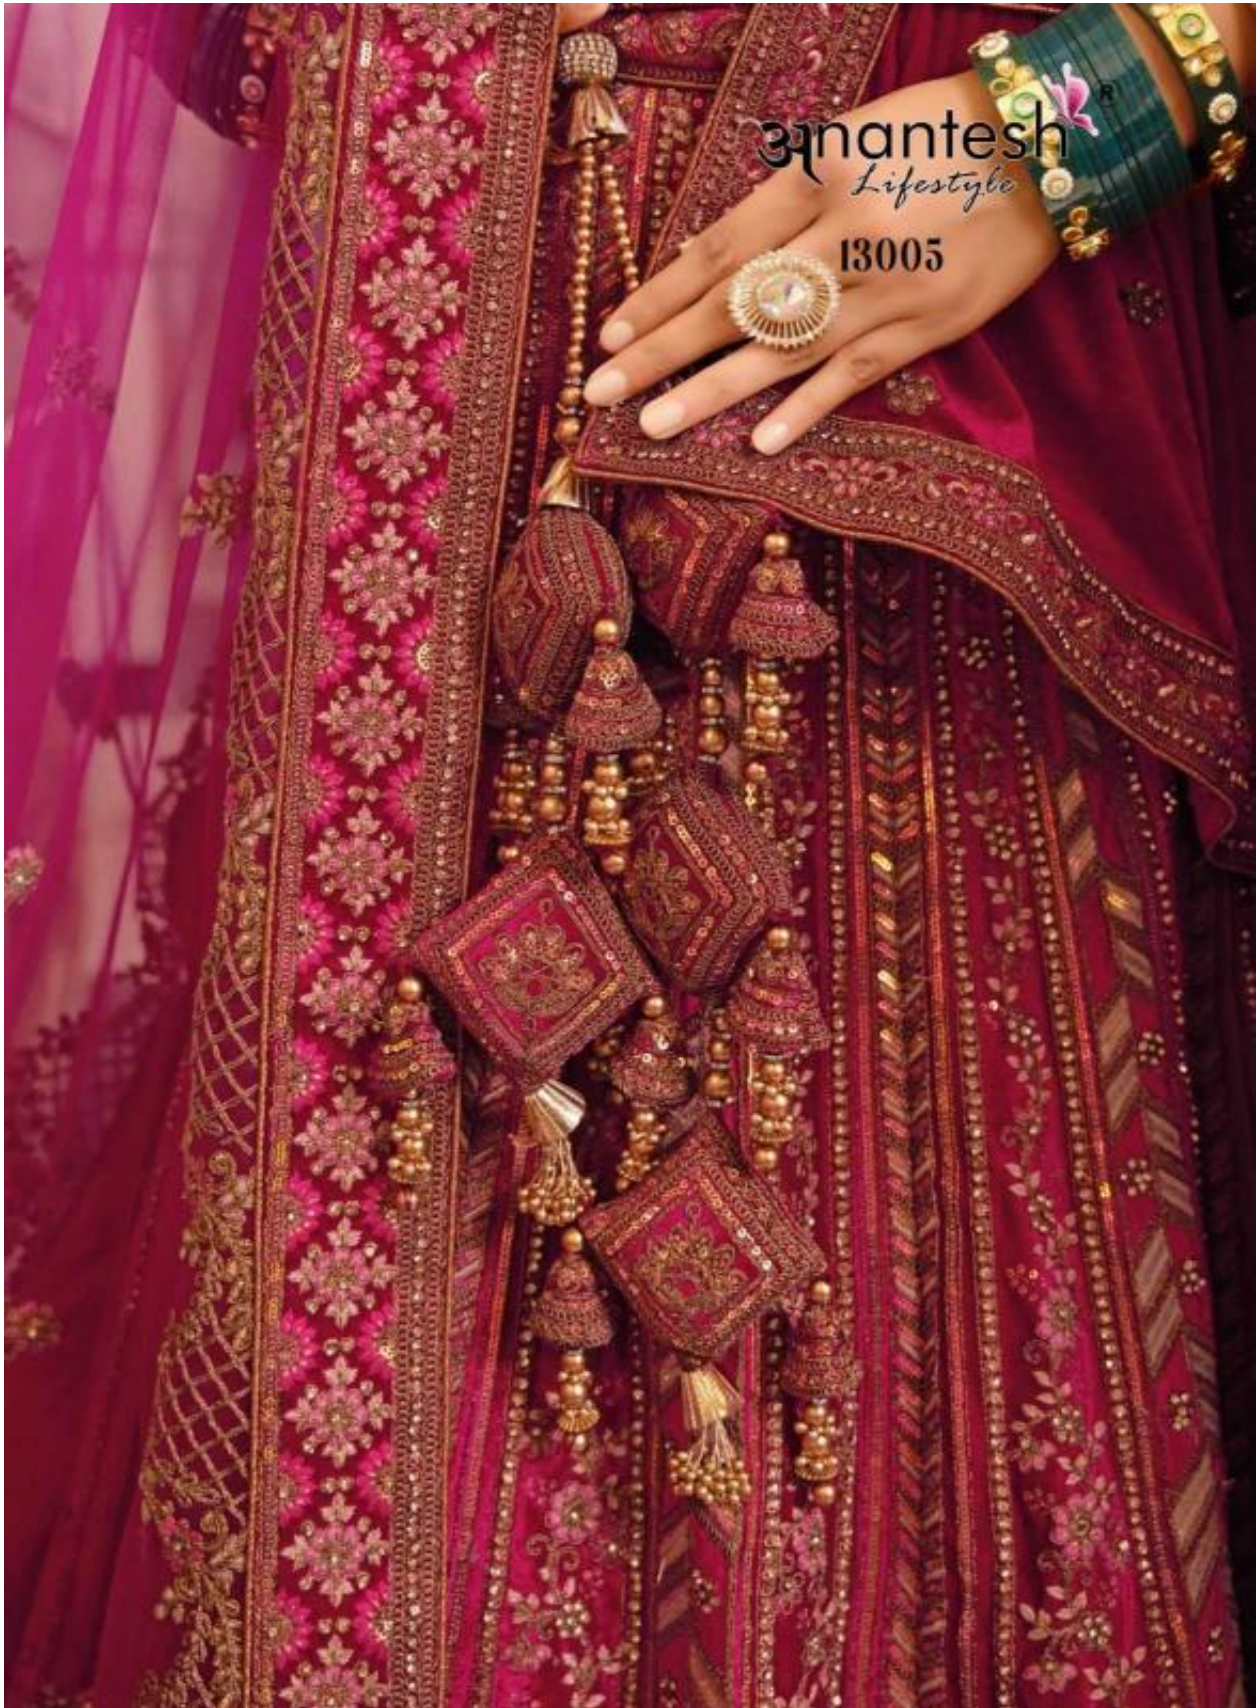

Anantesh
Lifestyle

13005