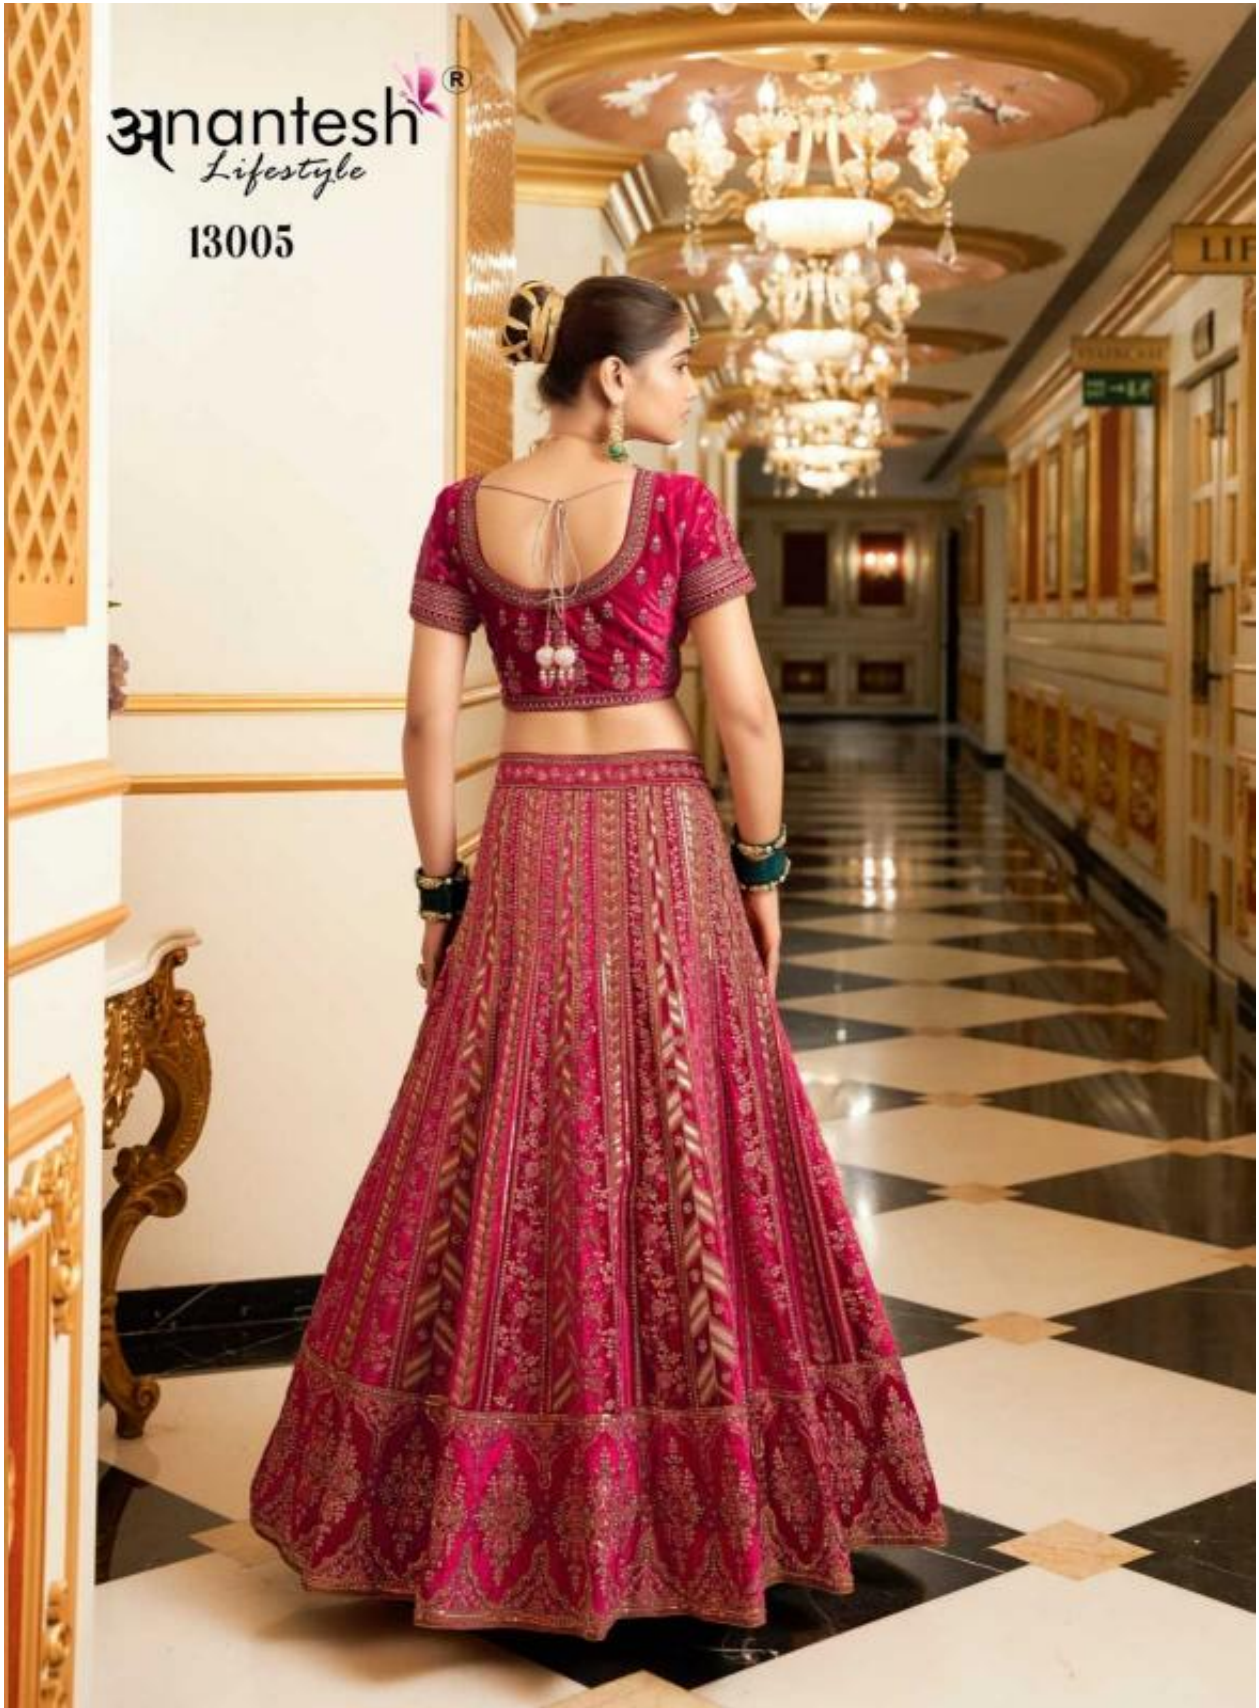

Anantesh®
Lifestyle

13005