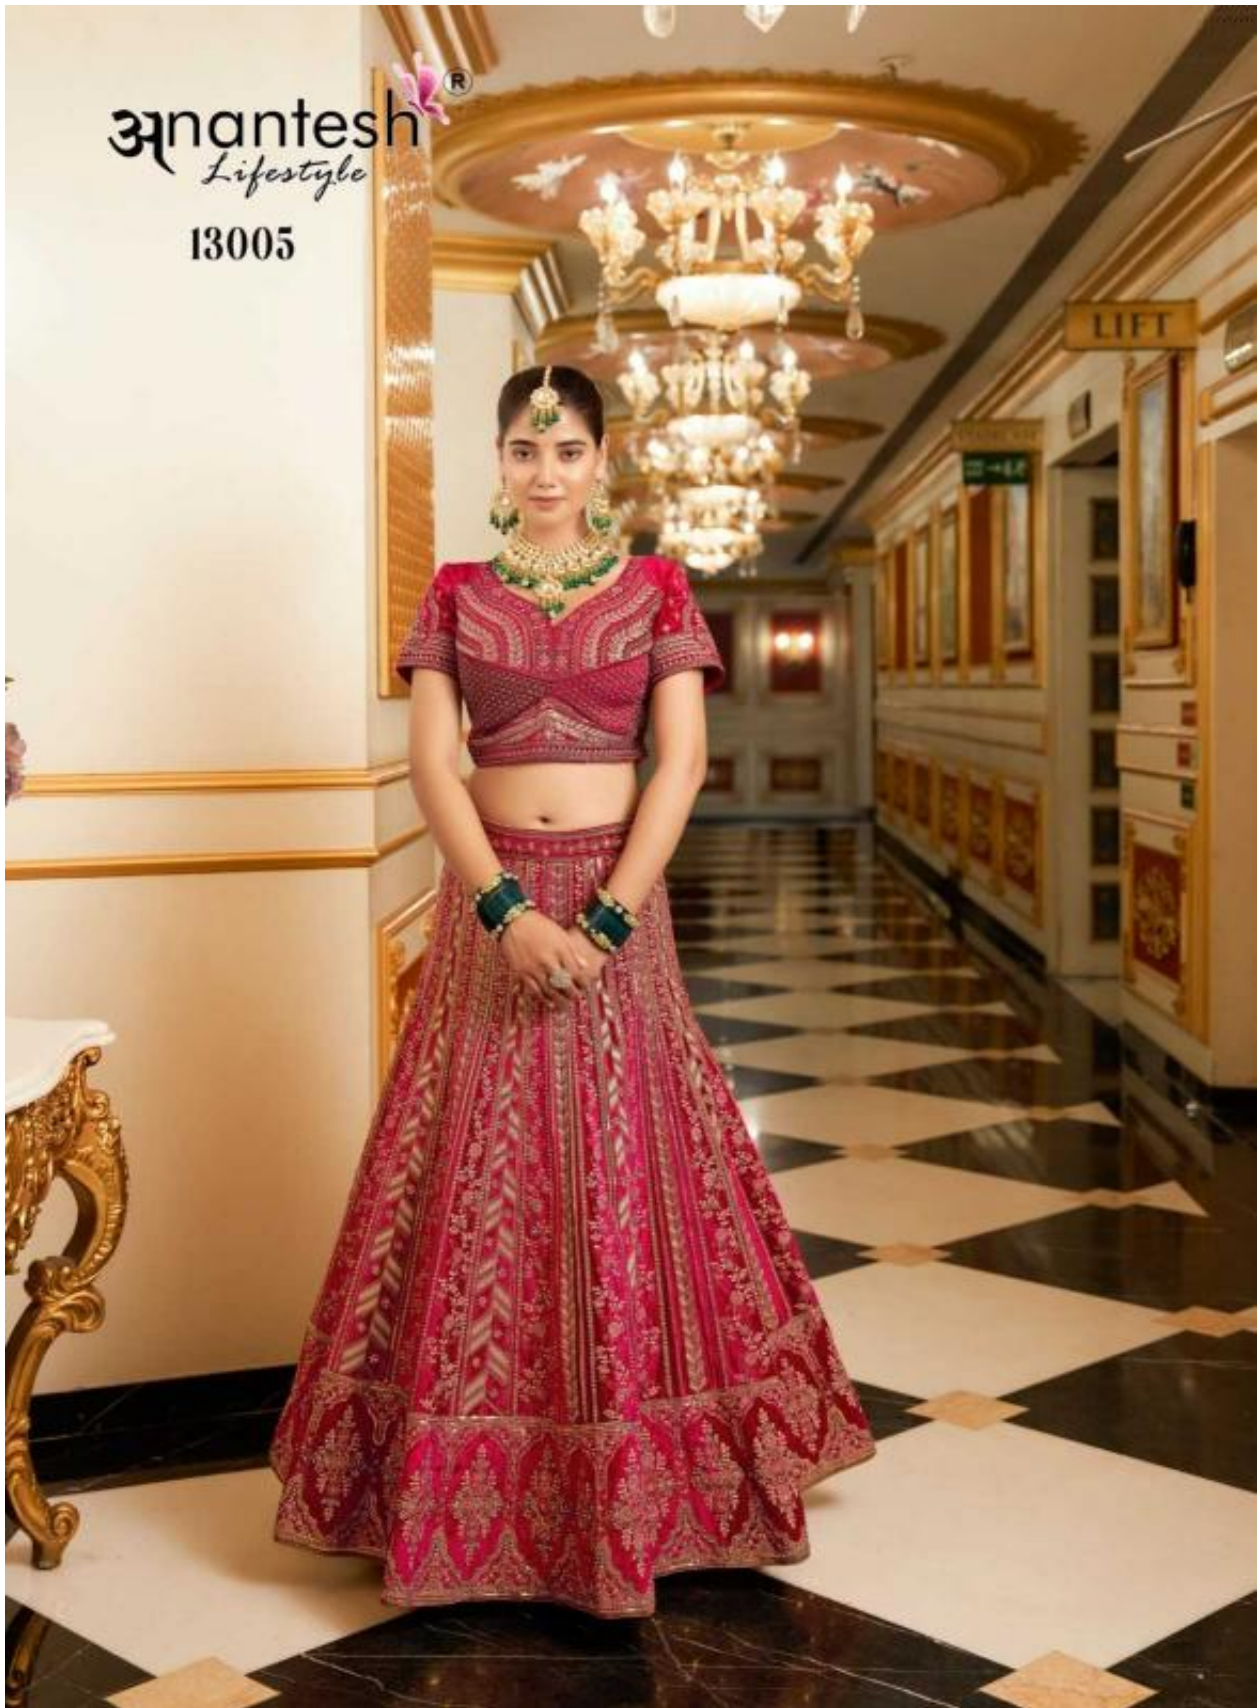

Anantesh®
Lifestyle

13005