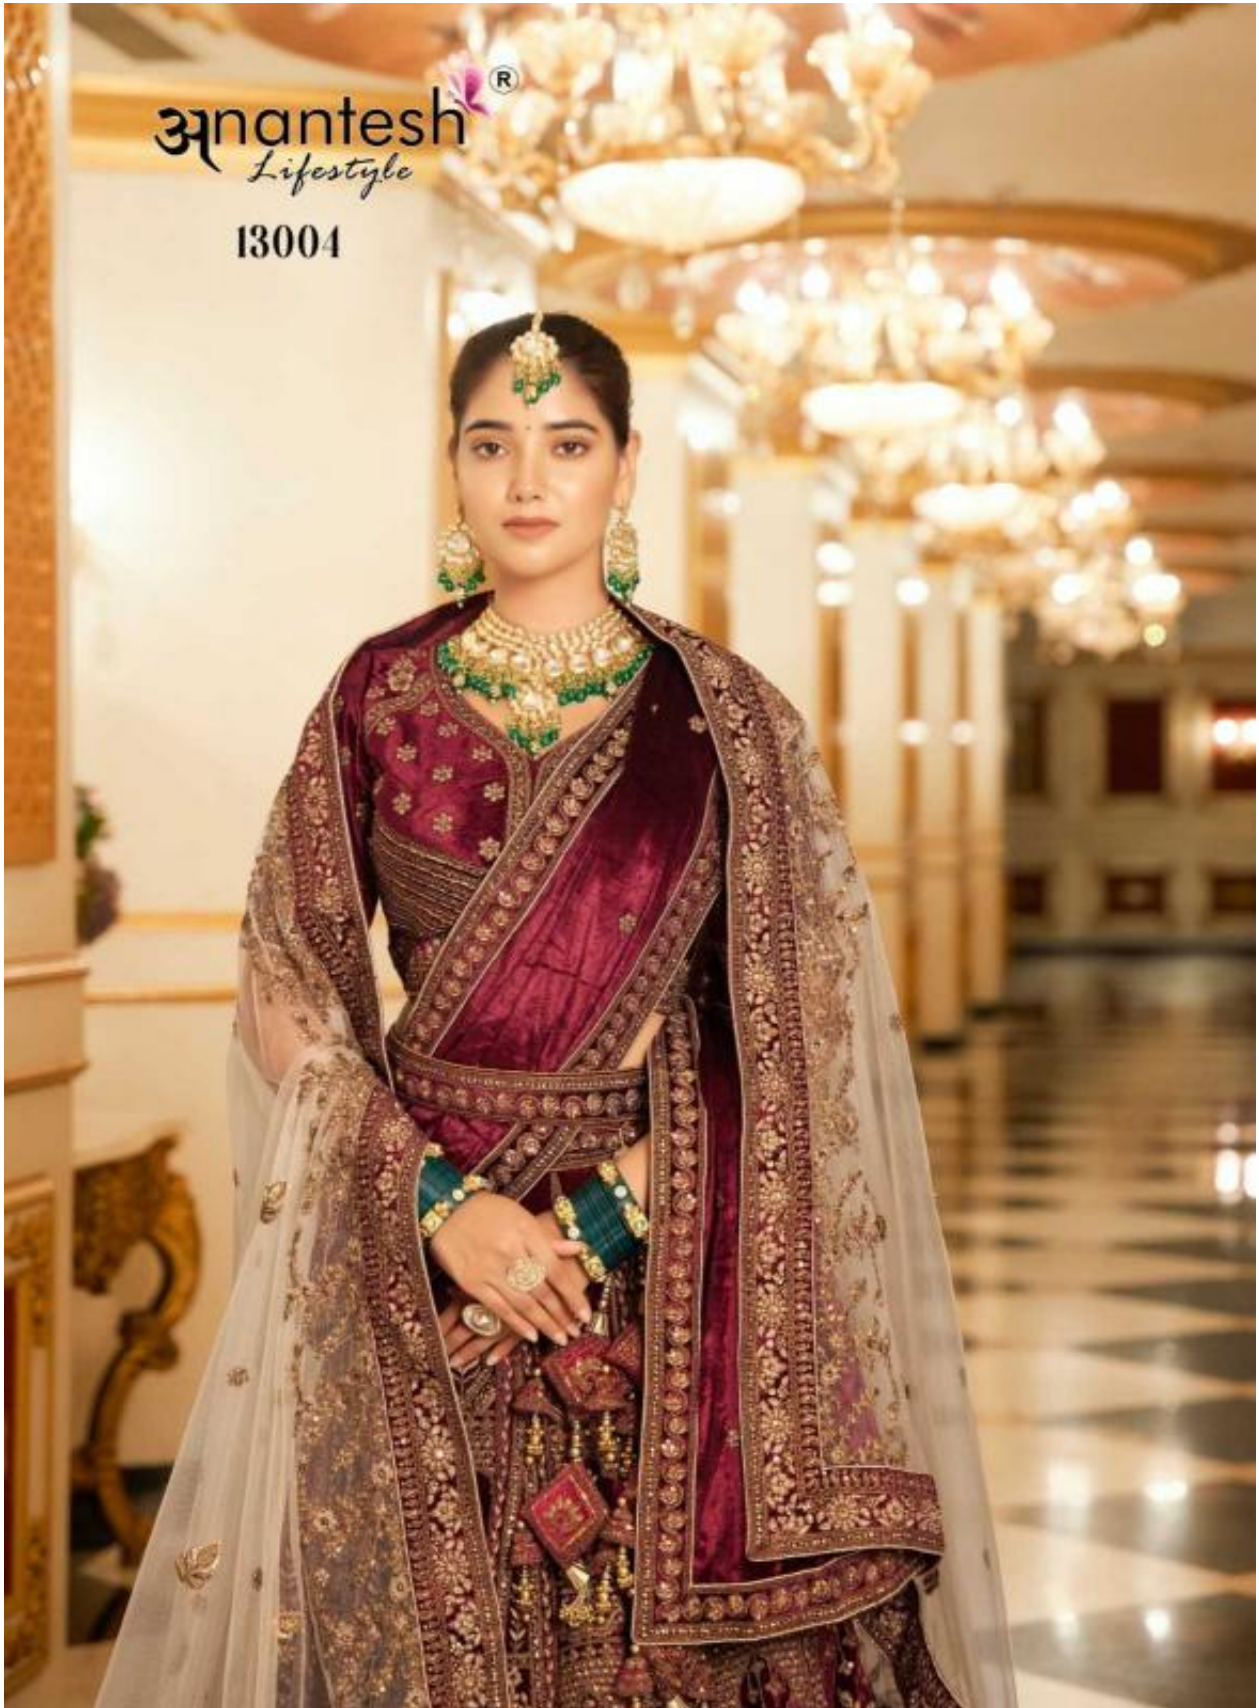

अनंतेश®
Lifestyle

13004