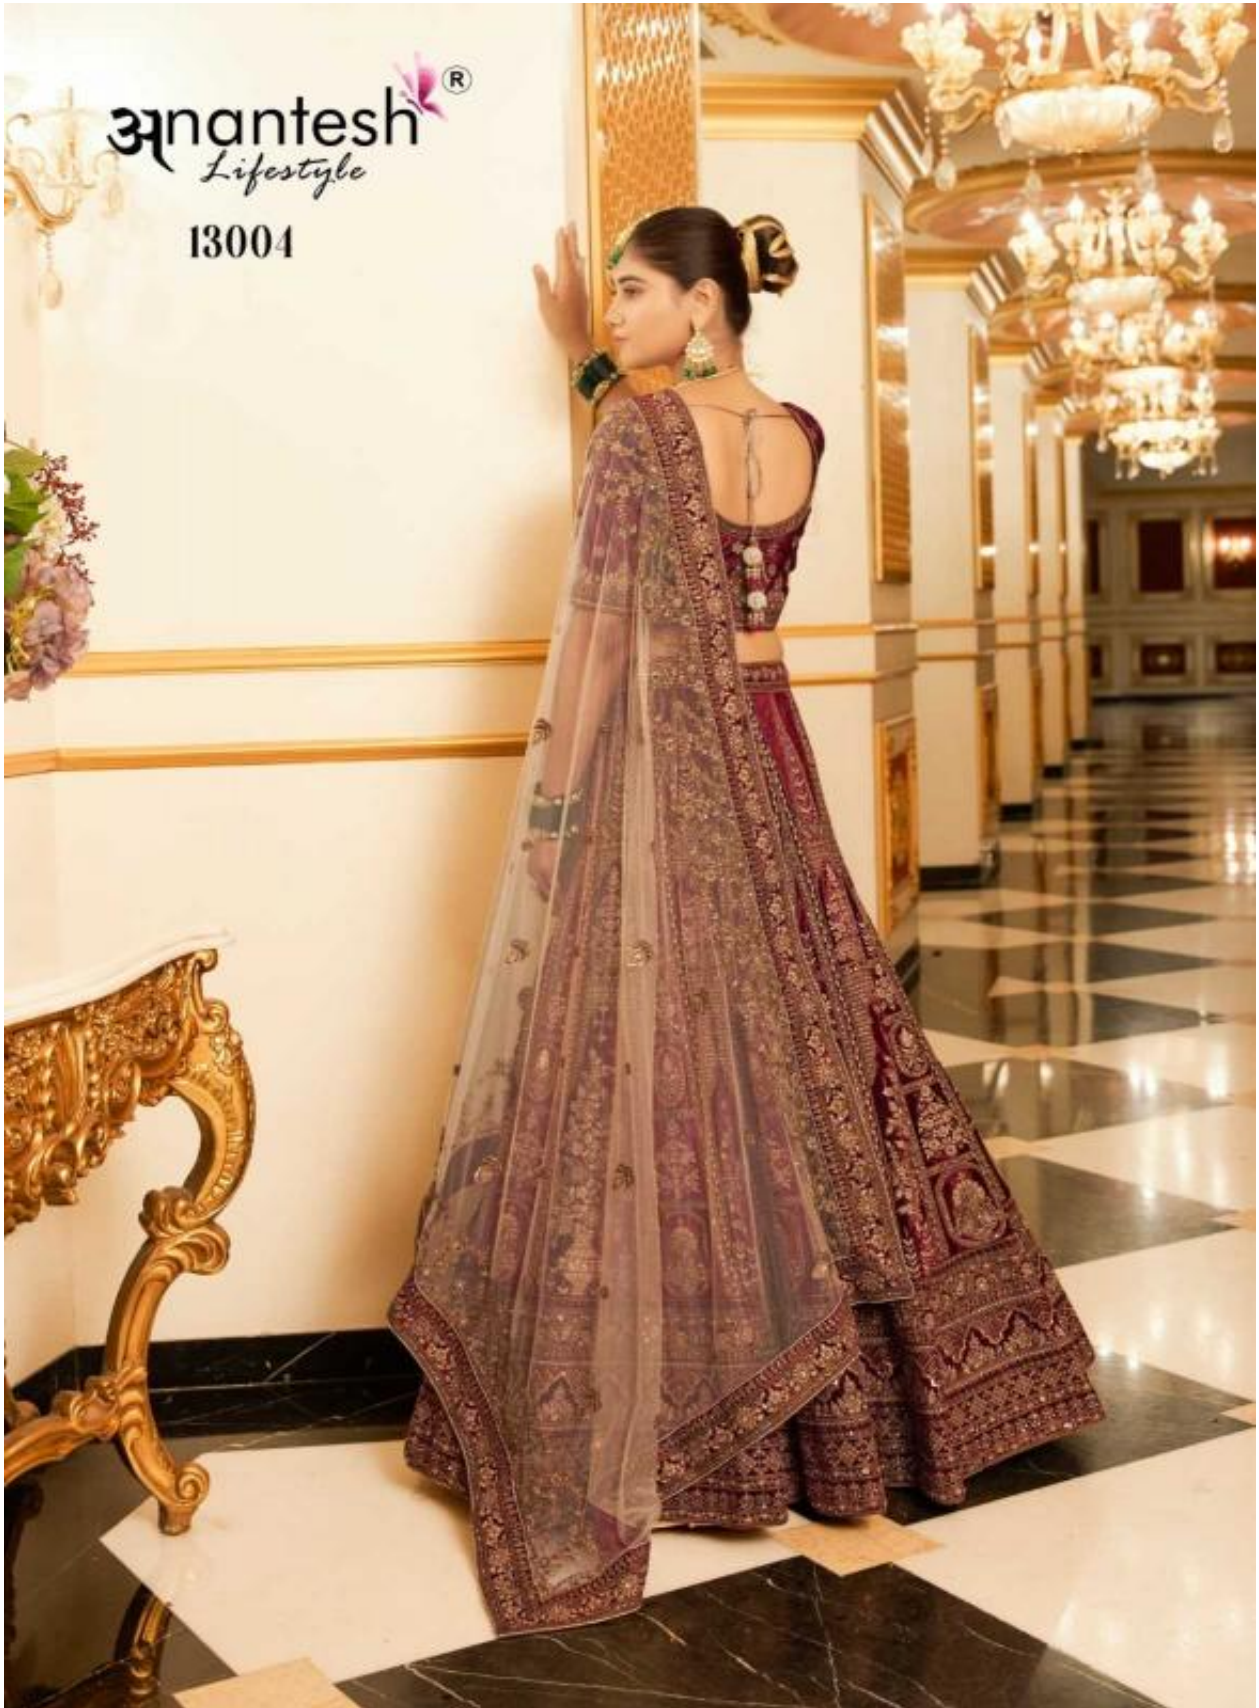

Anantesh®
Lifestyle

13004