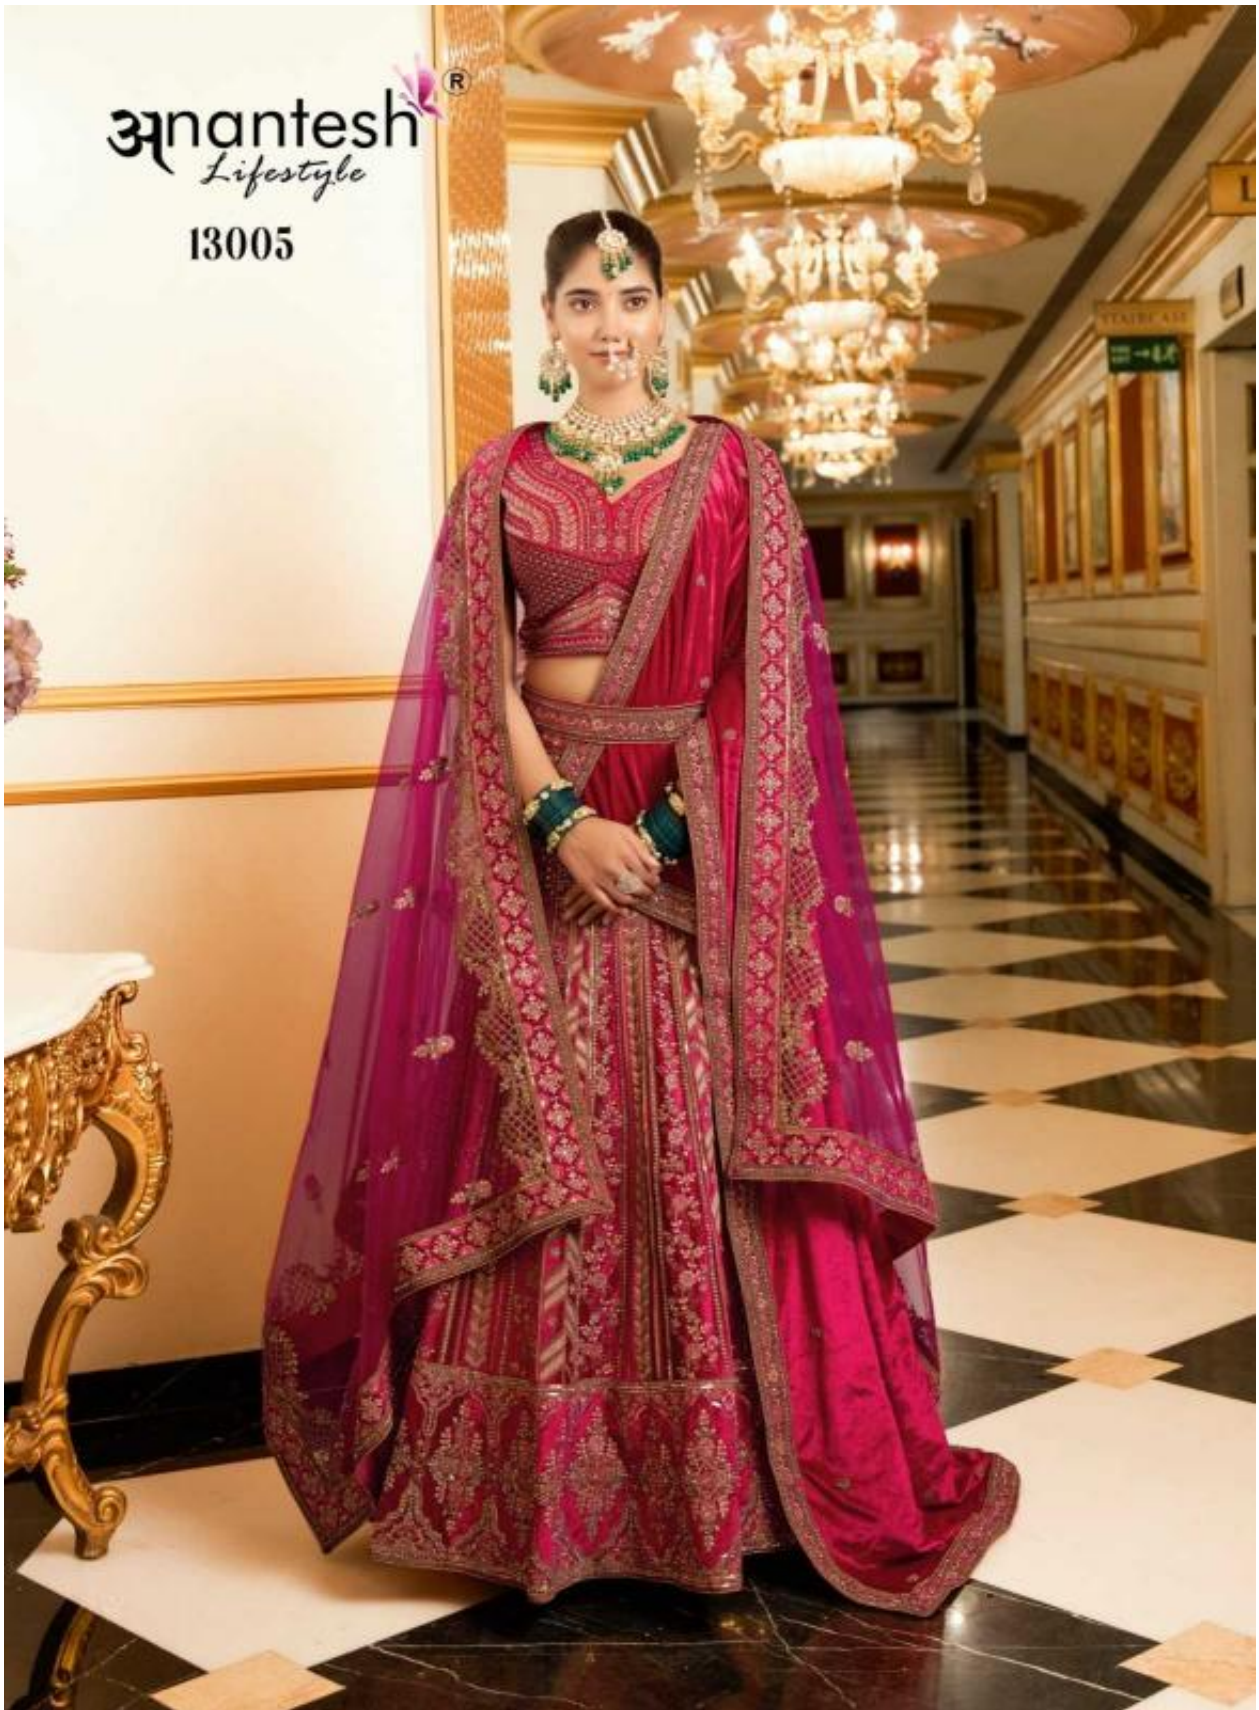

Anantesh®
Lifestyle

13005