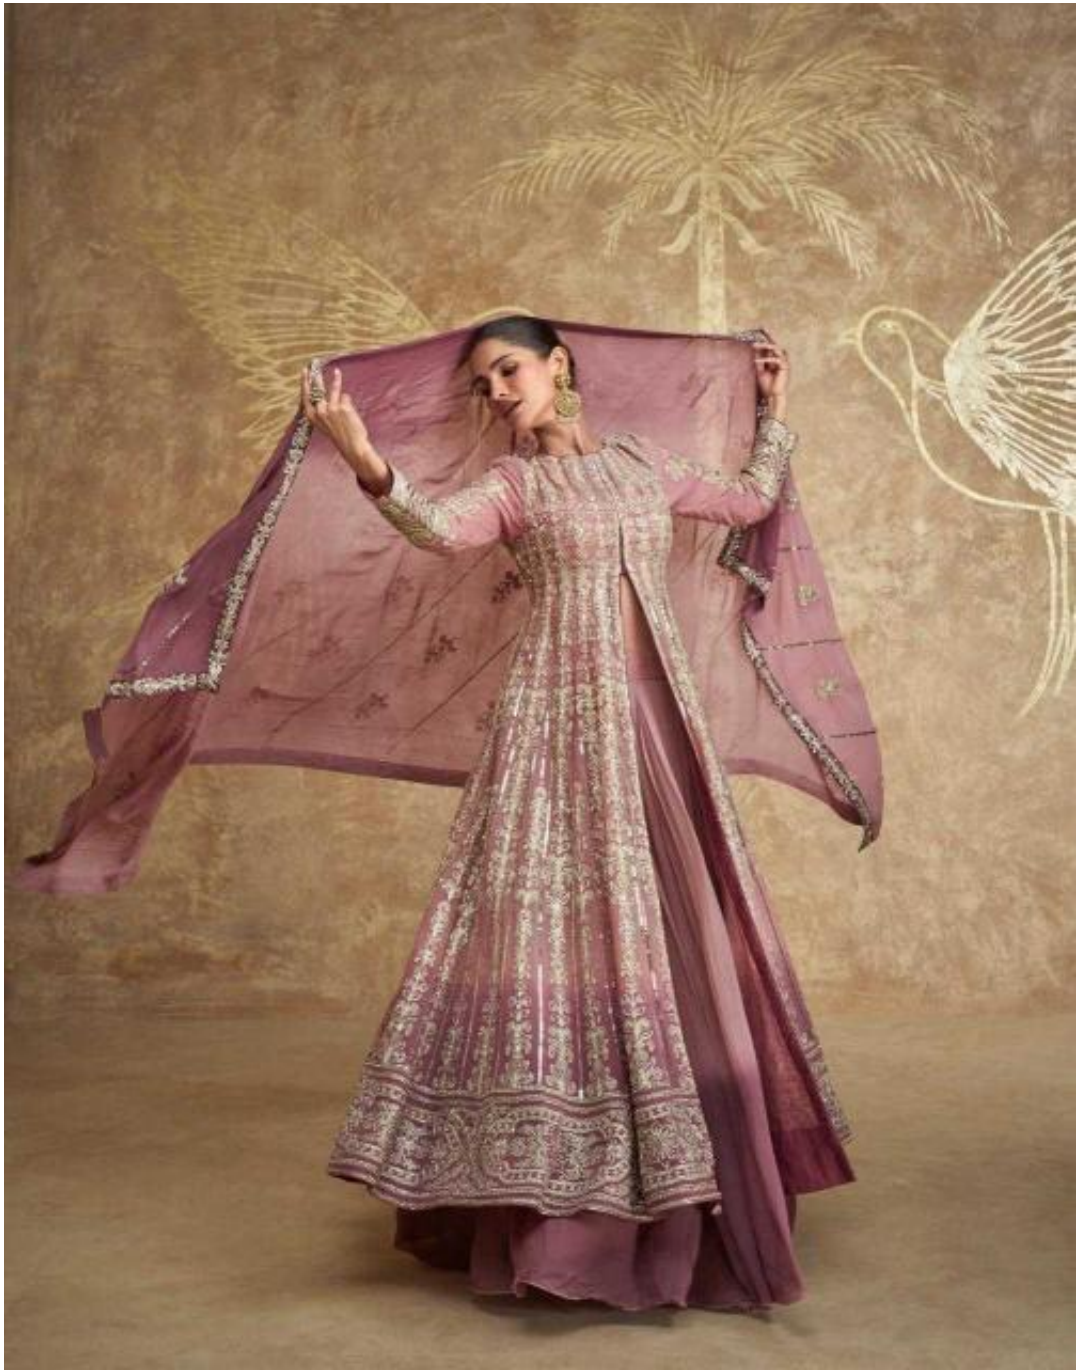

SAYURI
Designer

Sawaria

SAYURI
Designer

Sawaria

HOT FASHION TRENDS
TO TRY THIS SEASON

SAYURI[®]
Designer

D NO-5609

Everything you need to refresh your festive wardrobe from dateless drapes to the color craze of the season