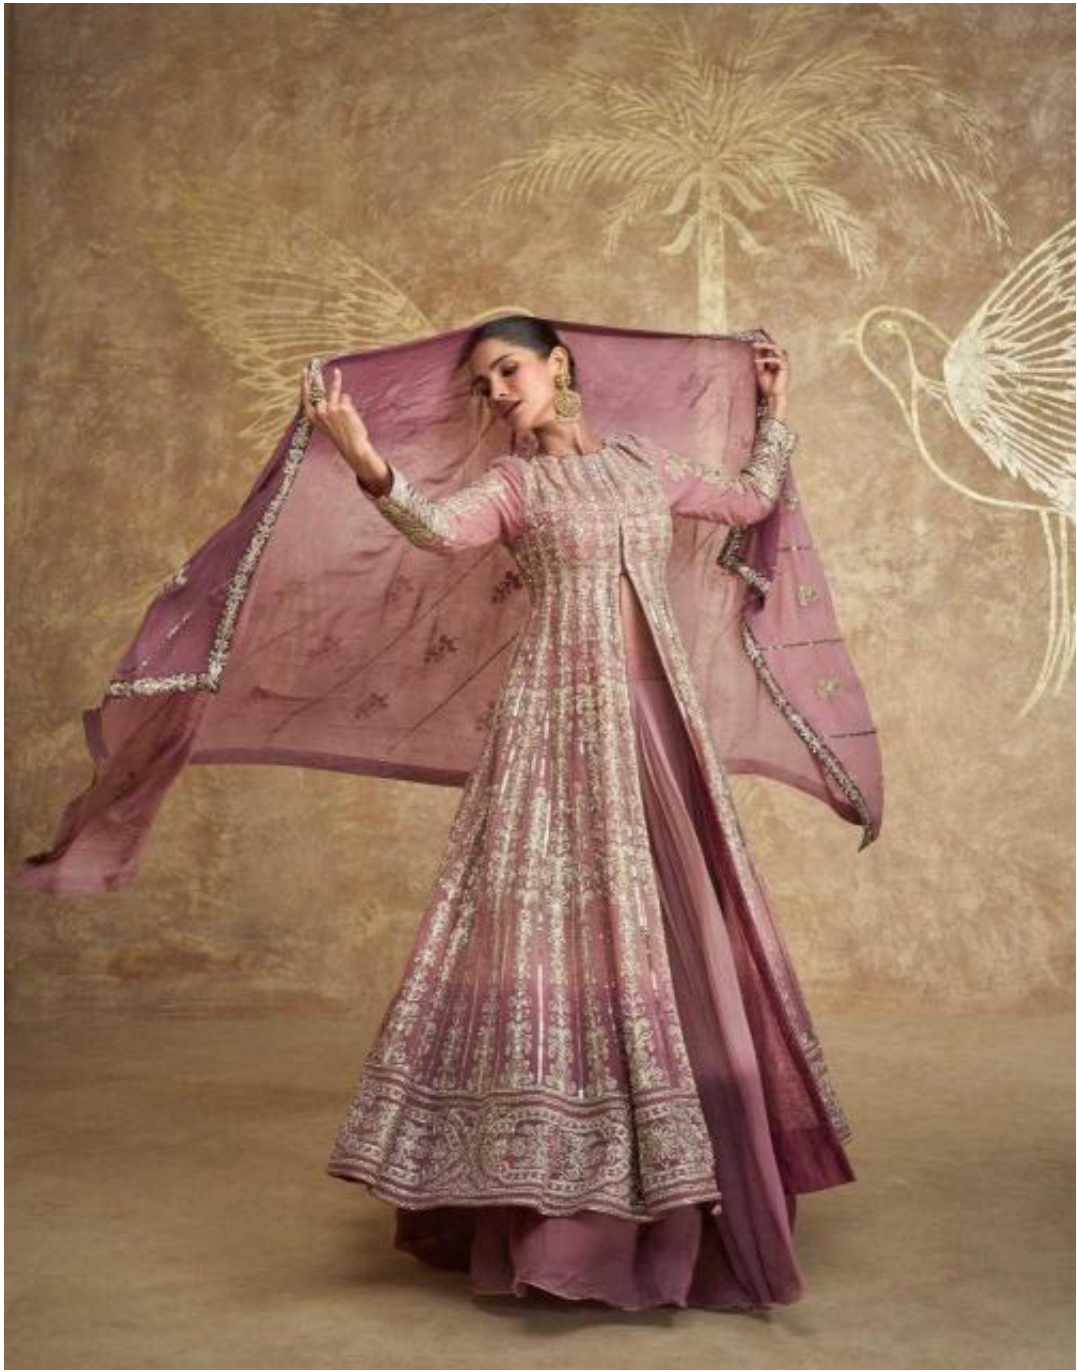

SAYURI
Designer

Sawaria

SAYURI
Designer

Sawaria

HOT FASHION TRENDS
TO TRY THIS SEASON

SAYURI®
Designer

D NO-5609

Everything you need to refresh your festive wardrobe from dateless drapes to the color craze of the season