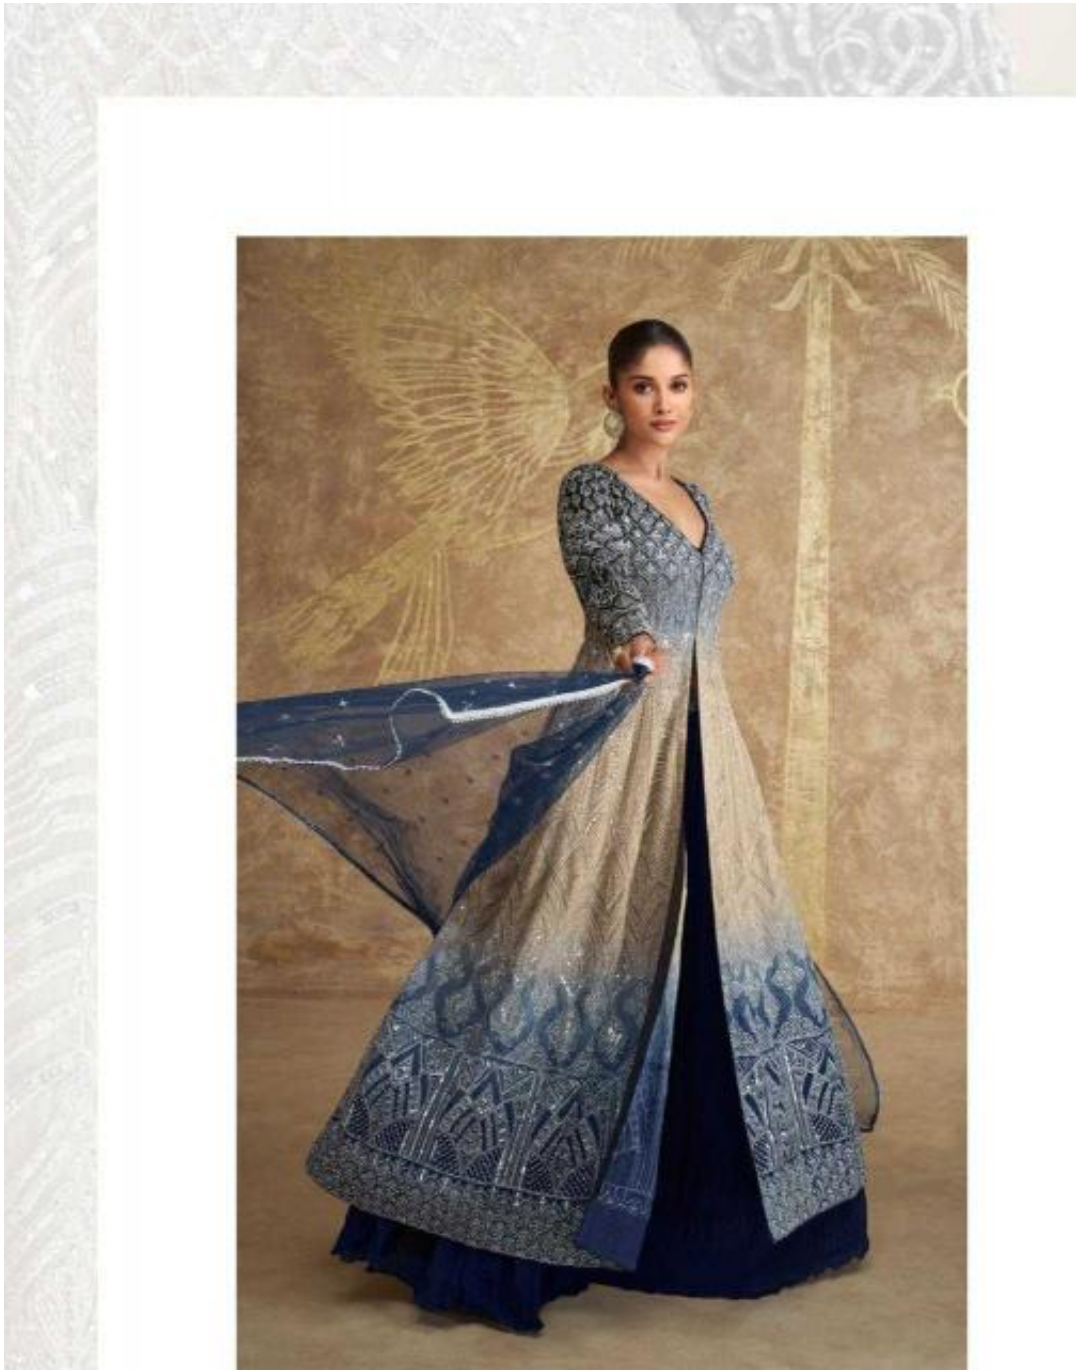

SAYURI
Designer

Sawaria

SAYURI
Designer

Sawaria

HOT FASHION TRENDS
TO TRY THIS SEASON

SAYURI®
Designer

D NO-5609

Everything you need to refresh your festive wardrobe from dateless drapes to the color craze of the season