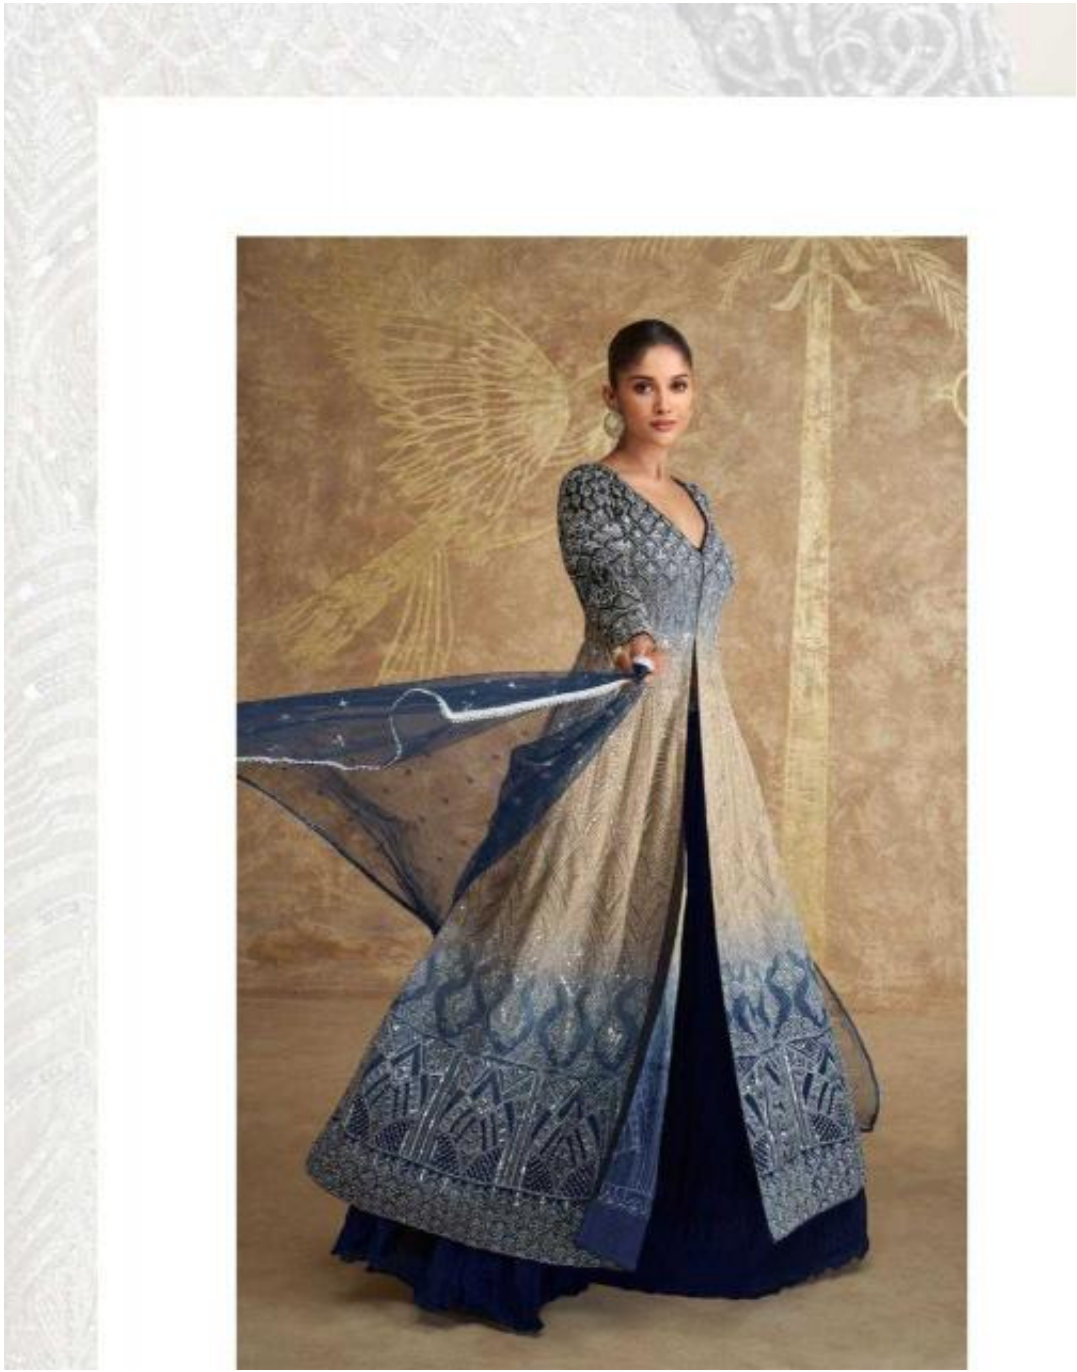

SAYURI
Designer

Sawaria

SAYURI
Designer

Sawaria

HOT FASHION TRENDS
TO TRY THIS SEASON

SAYURI[®]
Designer

D NO-5609

Everything you need to refresh your festive wardrobe from dateless drapes to the color craze of the season