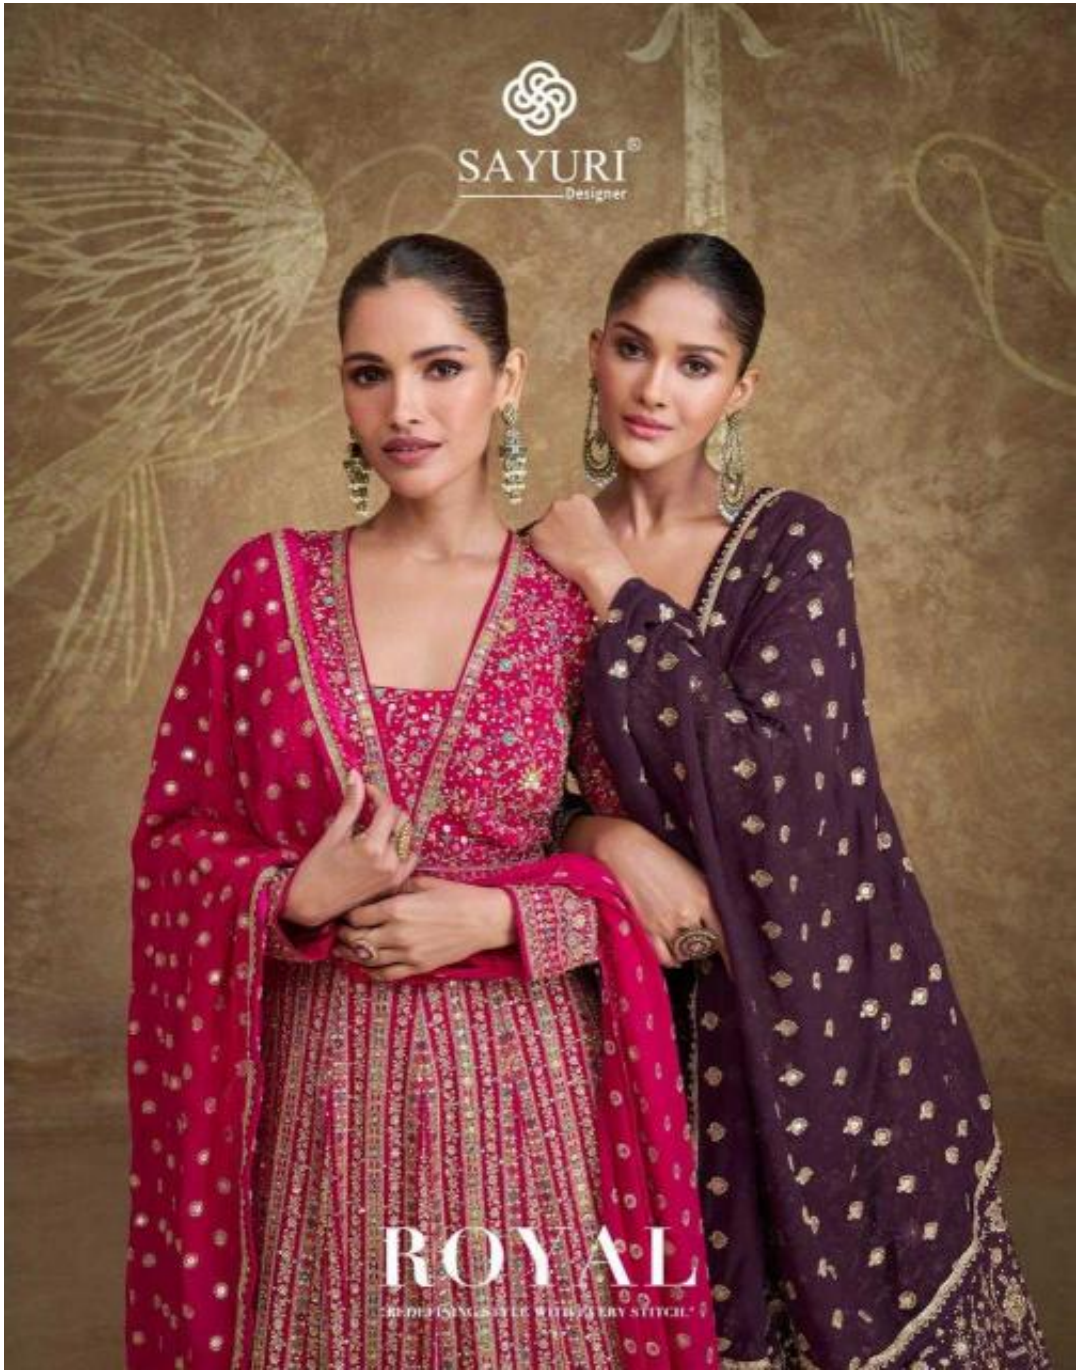

SAYURI®
Designer

ROYAL

BEHOLD SAYURI'S LUXURY WITH EVERY STITCH!