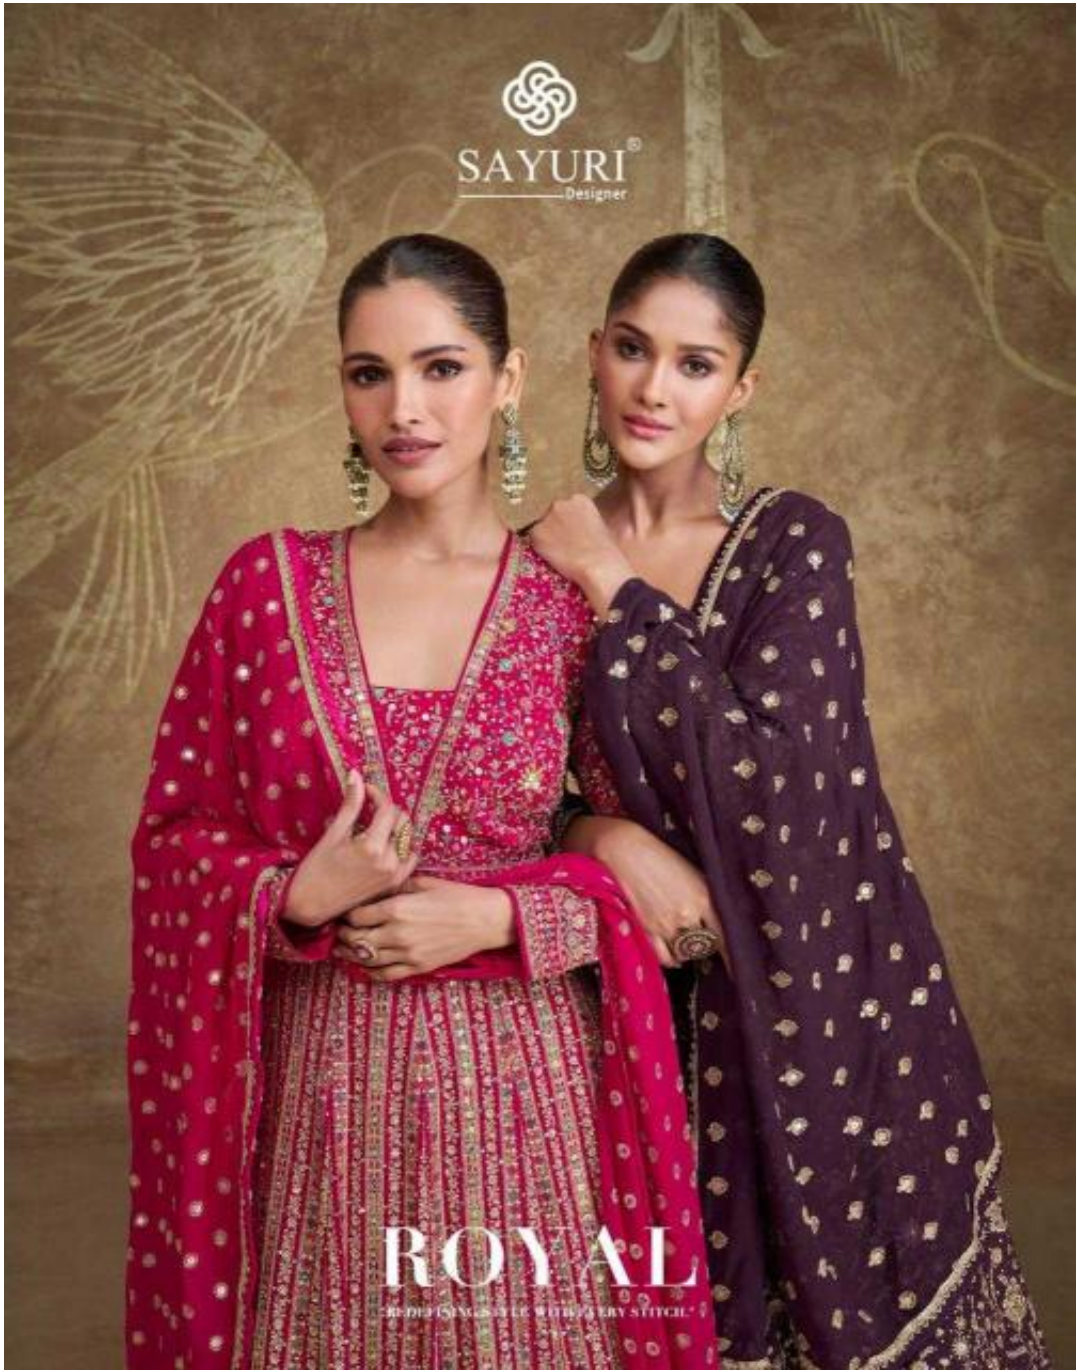

SAYURI®
Designer

ROYAL

BEHOLD SAYURI'S ROYAL WITH EVERY STITCH!