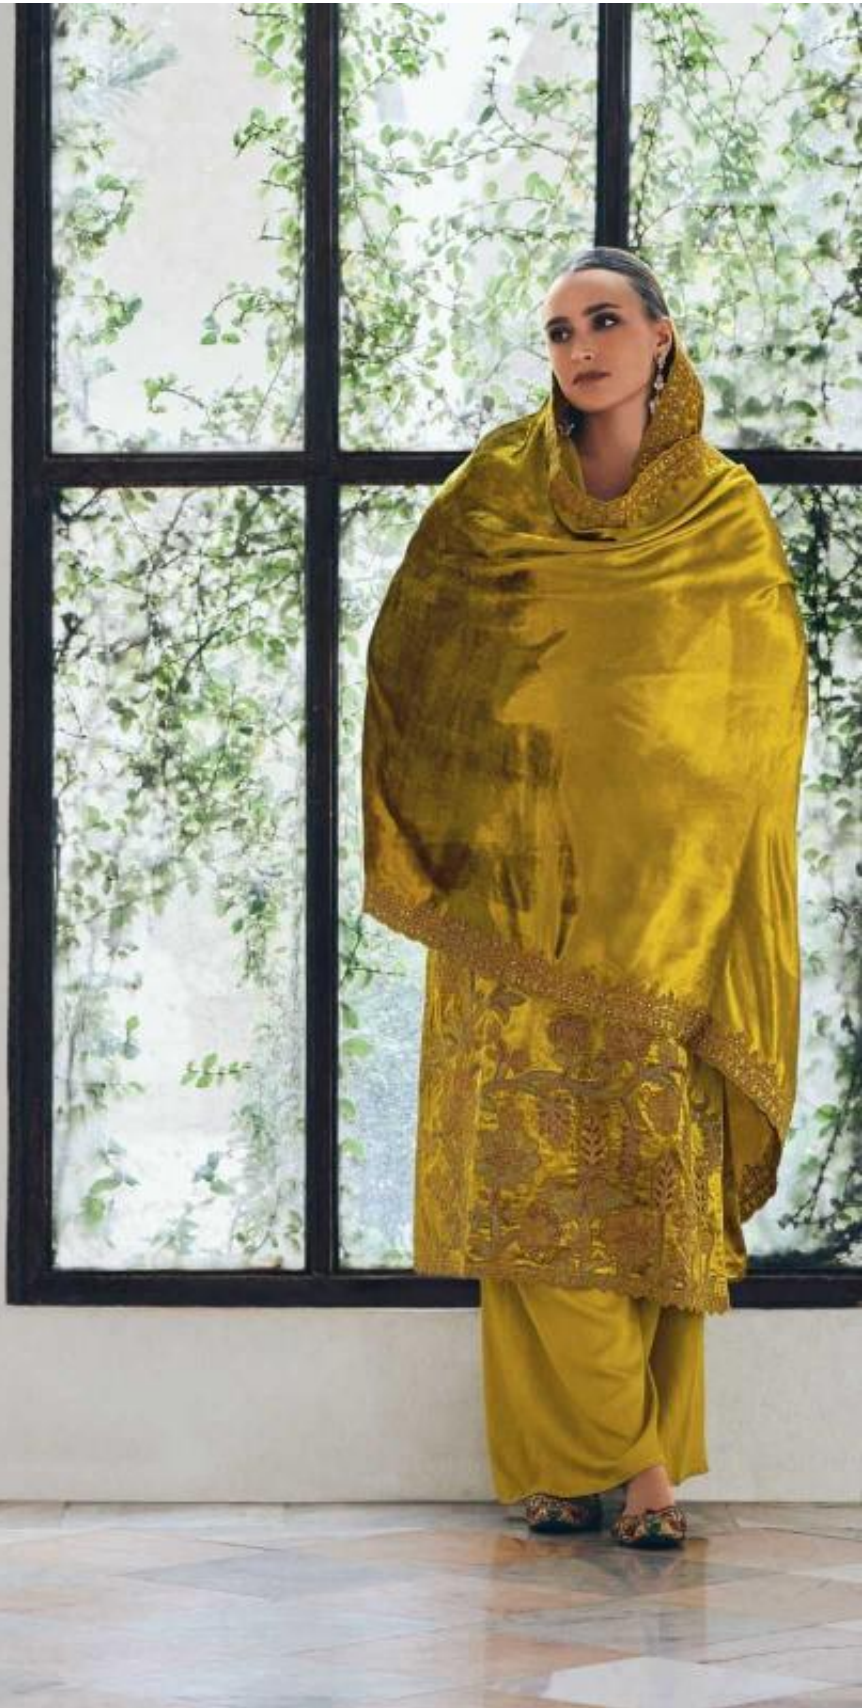

# NOOR E FIZA

“ D R E A M F U L ”

THOUGHTFUL.

The blend of thoughtful detailing and deep hues have a wonderful clothing treat this season!

30001

HOPEFUL

SOULFUL

GULL JEE

Nothing more lends you a soulful  
traditional and royal  
look than a golden  
satin jacquard dress  
embraces a majestic style!

30003

DELICIOUS.

A soothing three-piece fashion statement is all set to make your evening soiree look the most delightful!

30005

30005

A soothing three-piece fashion statement is all set to make your evening soiree look the most delightful!

GULL JEE

Give more power to your  
ethnic fashion senses with this  
gold woven imperial blue dress!