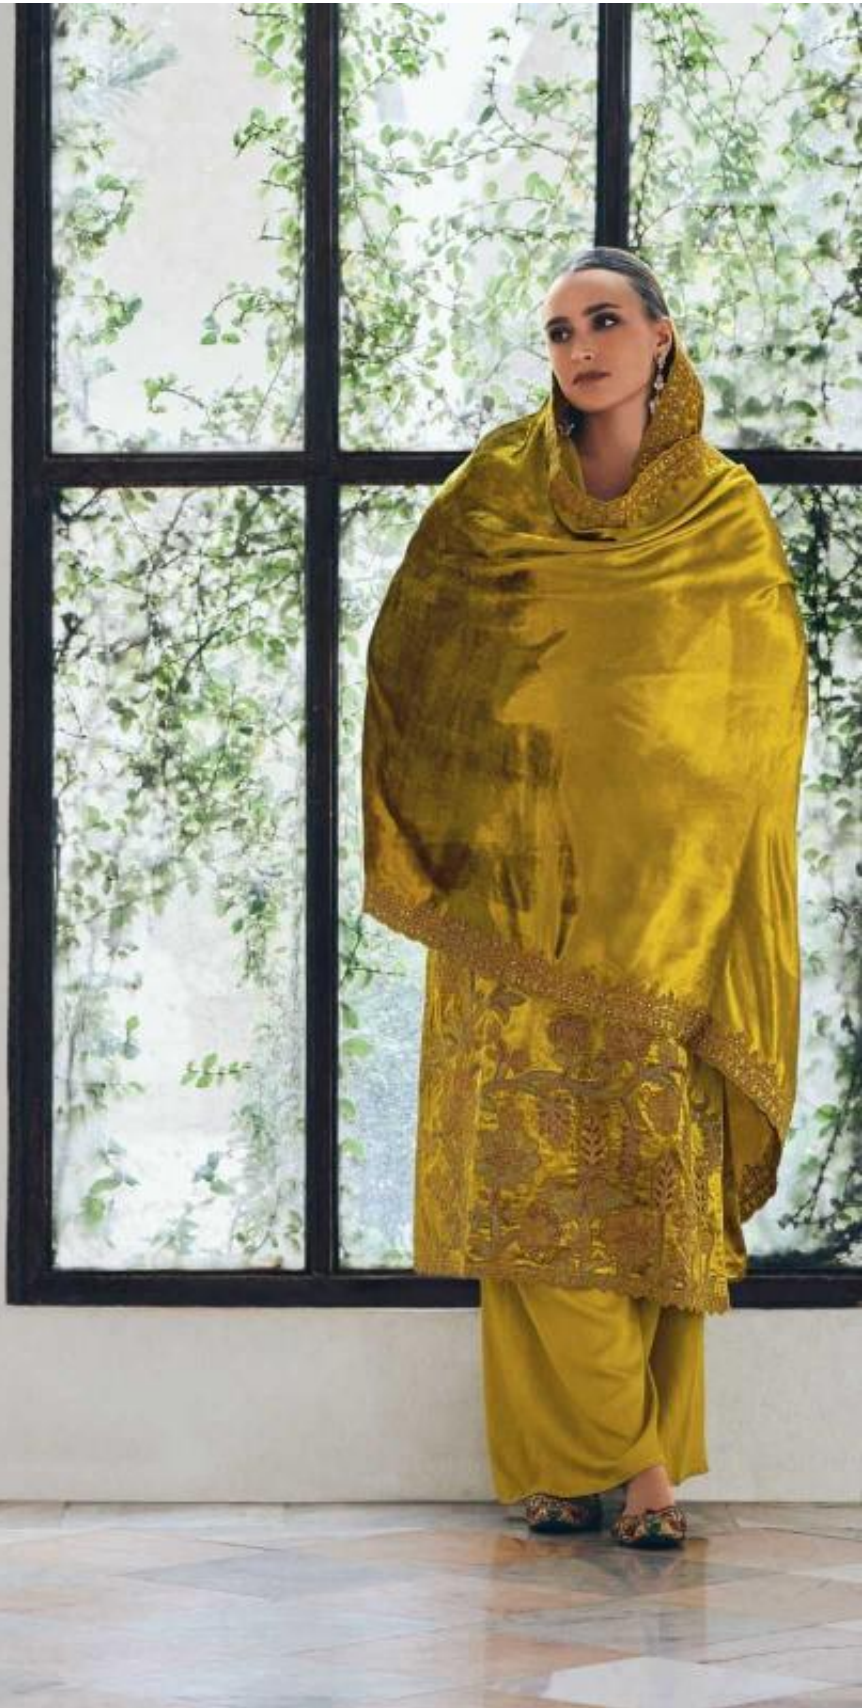

GULL JEE

NOOR E FIZA

“ D R E A M F U L ”

THOUGHTFUL.

The blend of thoughtful detailing and deep hues have a wonderful clothing treat this season!

30001

HOPEFUL

SOULFUL

GULL JEE

Nothing more lends you a soulful
traditional and royal
look than a golden
satin jacquard dress
embraces a majestic style!

30003

DELICIOUS

A soothing three-piece fashion statement is all set to make your evening soiree look the most delightful!

30005

30005

A soothing three-piece fashion statement is all set to make your evening soiree look the most delightful!

GULL JEE

Give more power to your
ethnic fashion senses with this
gold woven imperial blue dress!