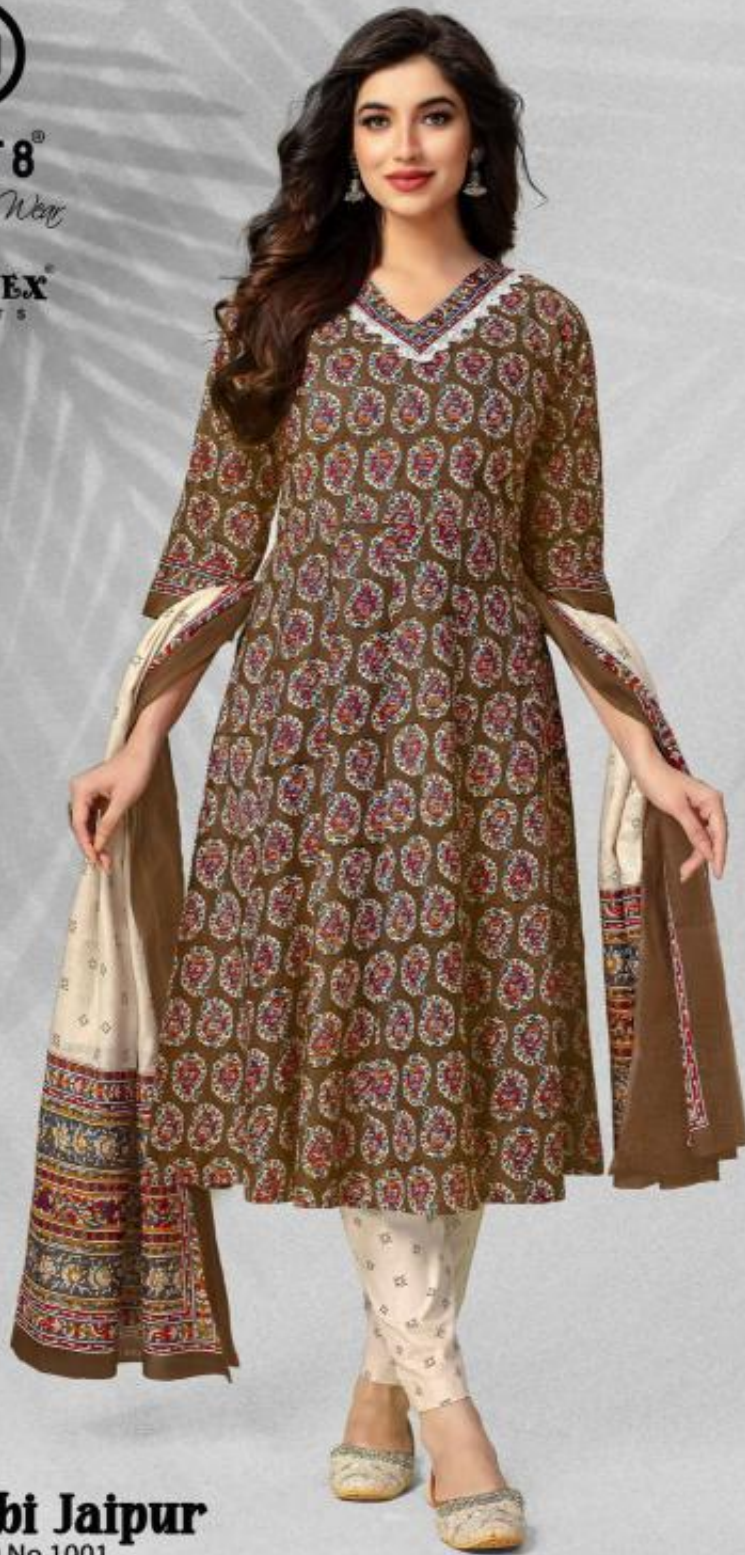

POINT 8®
Designer Wear
by
DEEPTEX®
PRINTS

Gulabi Jaipur
D.No.1001