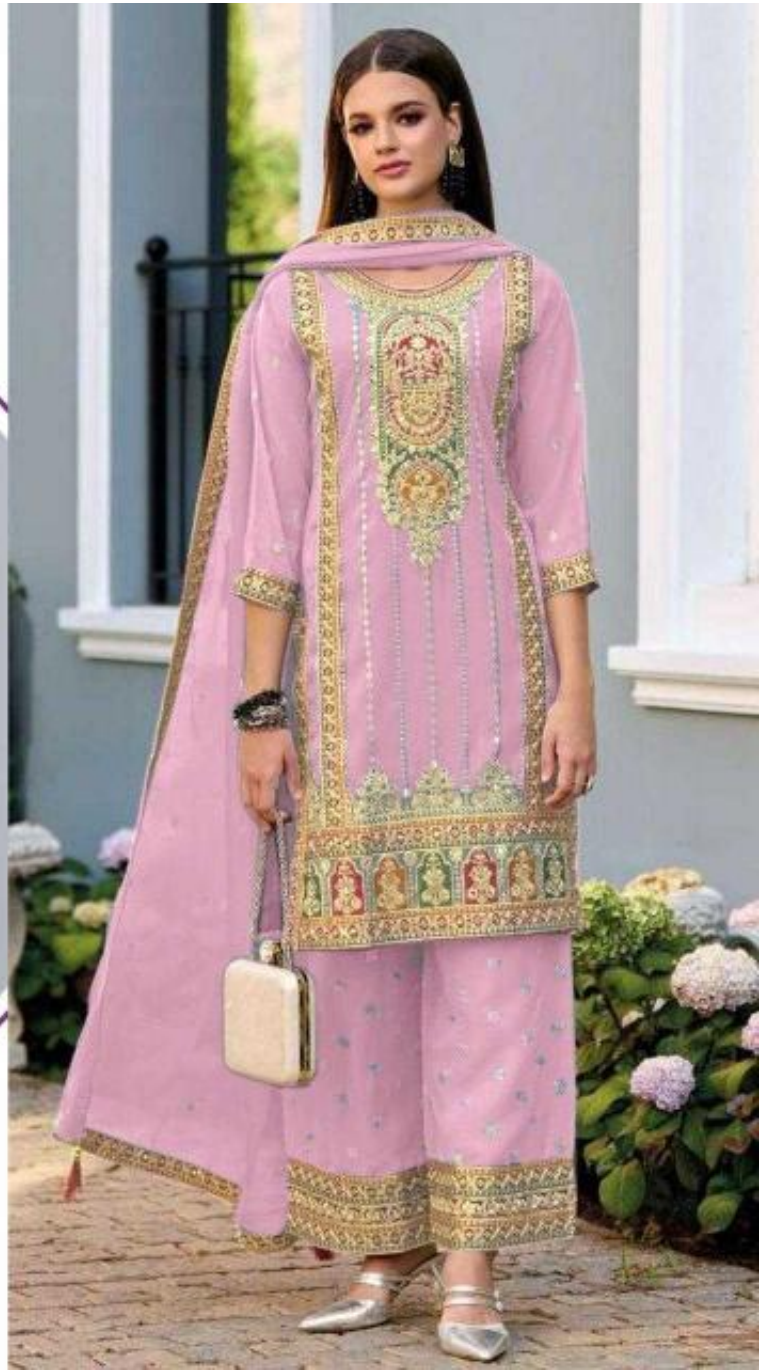

R-1220-1850₹

READYMAD
#R-1220-A

TOP - STAR GEORGET EMBROIDERY
BOTTOM - STAR GEORGET STICH
DUPATTA - STAR GEORGET EMBROIDERY

- Ⓟ DRY CLEAN ONLY.
- ✘ DO NOT USE ANY BLEACH OR STAIN REMOVING CHEMICAL.
- ☎ IRON THE FABRIC AT MODERATE TEMPERATURE.

READYMAD
#R-1220-B

TOP - STAR GEORGET EMBROIDERY
BOTTOM - STAR GEORGET STICH
DUPATTA - STAR GEORGET EMBROIDERY

- Ⓟ DRY CLEAN ONLY.
- ✘ DO NOT USE ANY BLEACH OR STAIN REMOVING CHEMICAL.
- ☎ IRON THE FABRIC AT MODERATE TEMPERATURE.