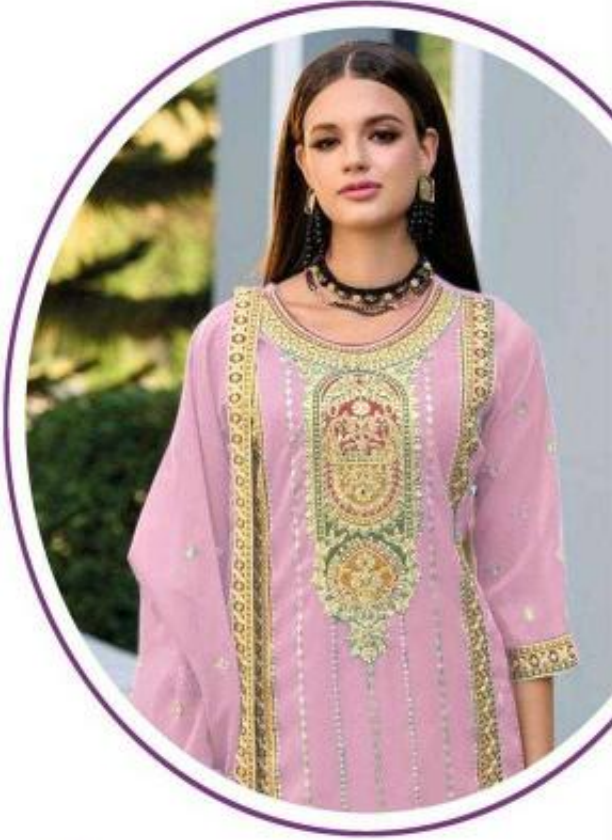

R-1220-1850₹

READYMAD
#R-1220-A

TOP - STAR GEORGET EMBROIDERY
BOTTOM - STAR GEORGET STICH
DUPATTA - STAR GEORGET EMBROIDERY

- Ⓟ DRY CLEAN ONLY.
- ✘ DO NOT USE ANY BLEACH OR STAIN REMOVING CHEMICAL.
- ☎ IRON THE FABRIC AT MODERATE TEMPERATURE.

READYMAD
#R-1220-B

TOP - STAR GEORGET EMBROIDERY
BOTTOM - STAR GEORGET STICH
DUPATTA - STAR GEORGET EMBROIDERY

- Ⓟ DRY CLEAN ONLY.
- ✘ DO NOT USE ANY BLEACH OR STAIN REMOVING CHEMICAL.
- ☎ IRON THE FABRIC AT MODERATE TEMPERATURE.