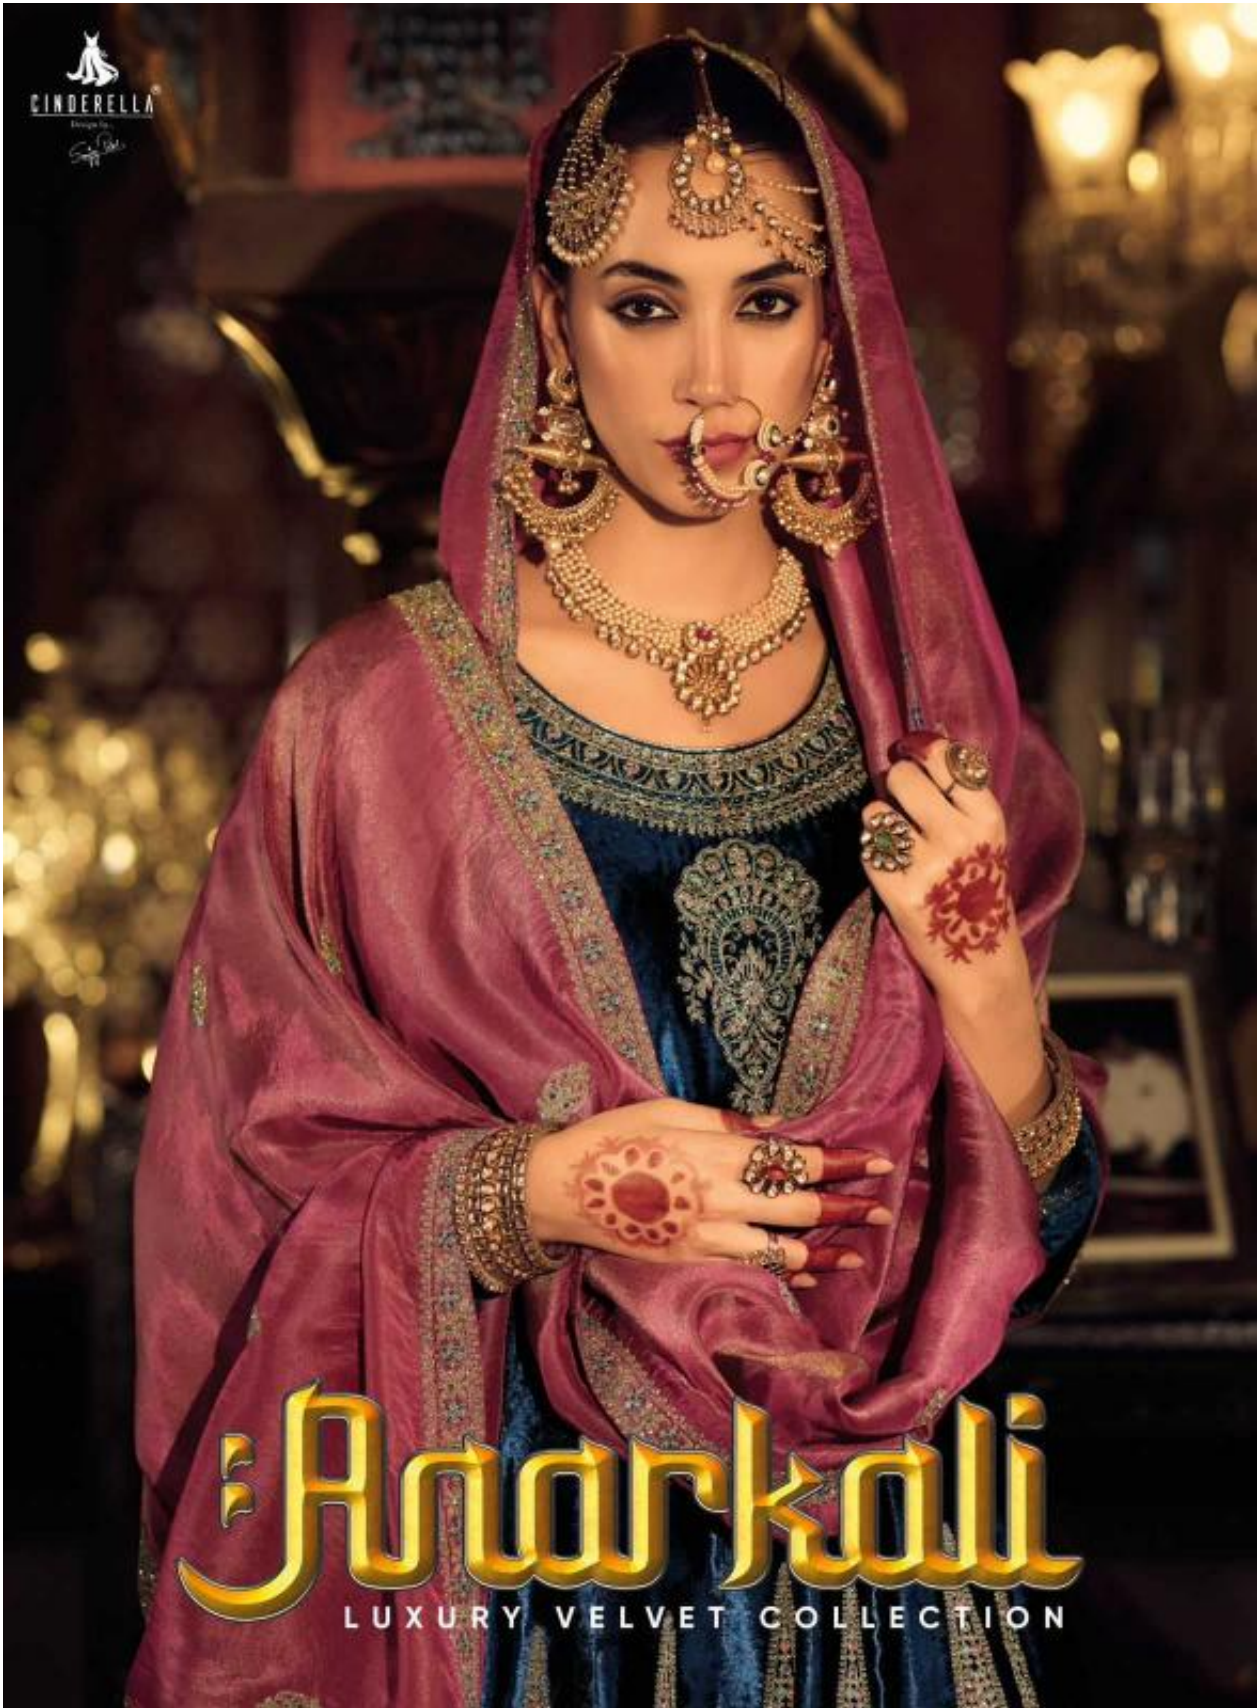

CINDERELLA
Through the
Saree

Ararkali

LUXURY VELVET COLLECTION