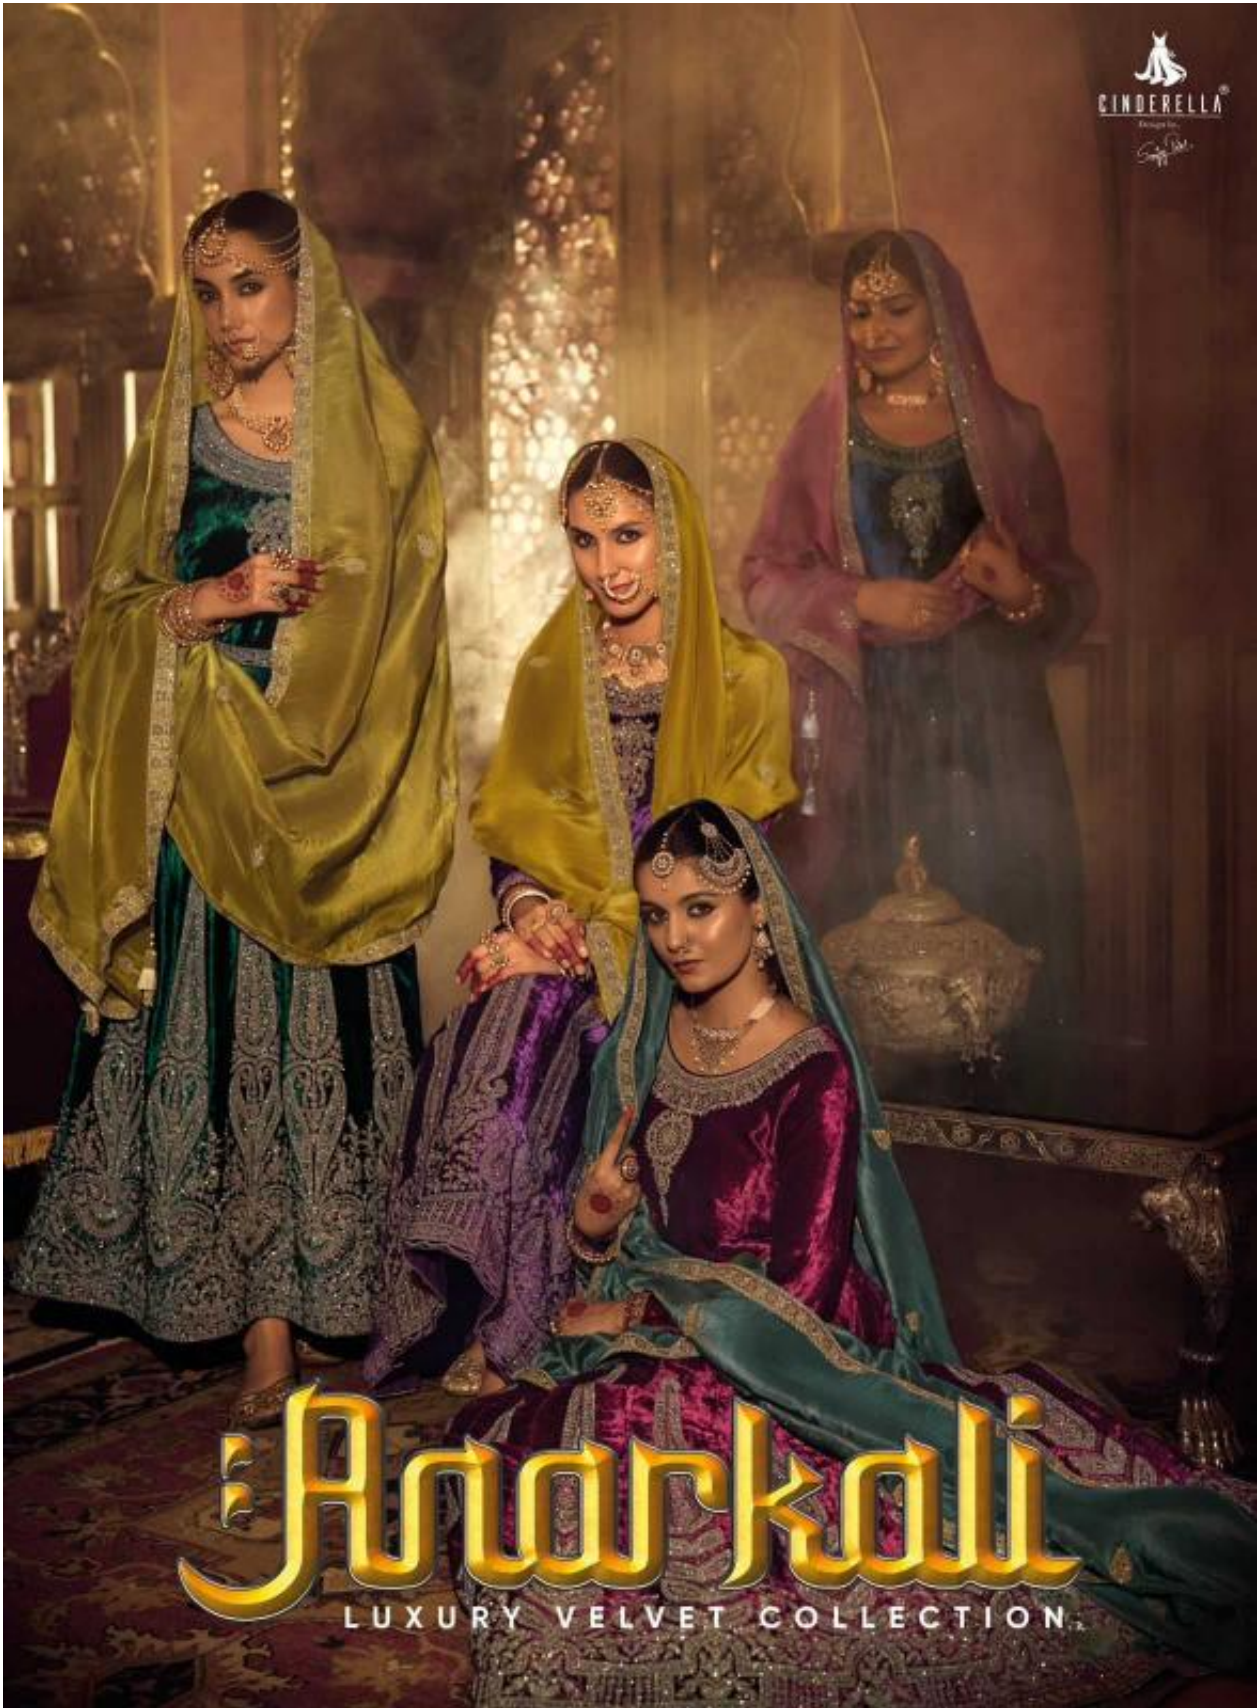

# Anarkali

LUXURY VELVET COLLECTION

GINGERELLA  
Sartori

10812