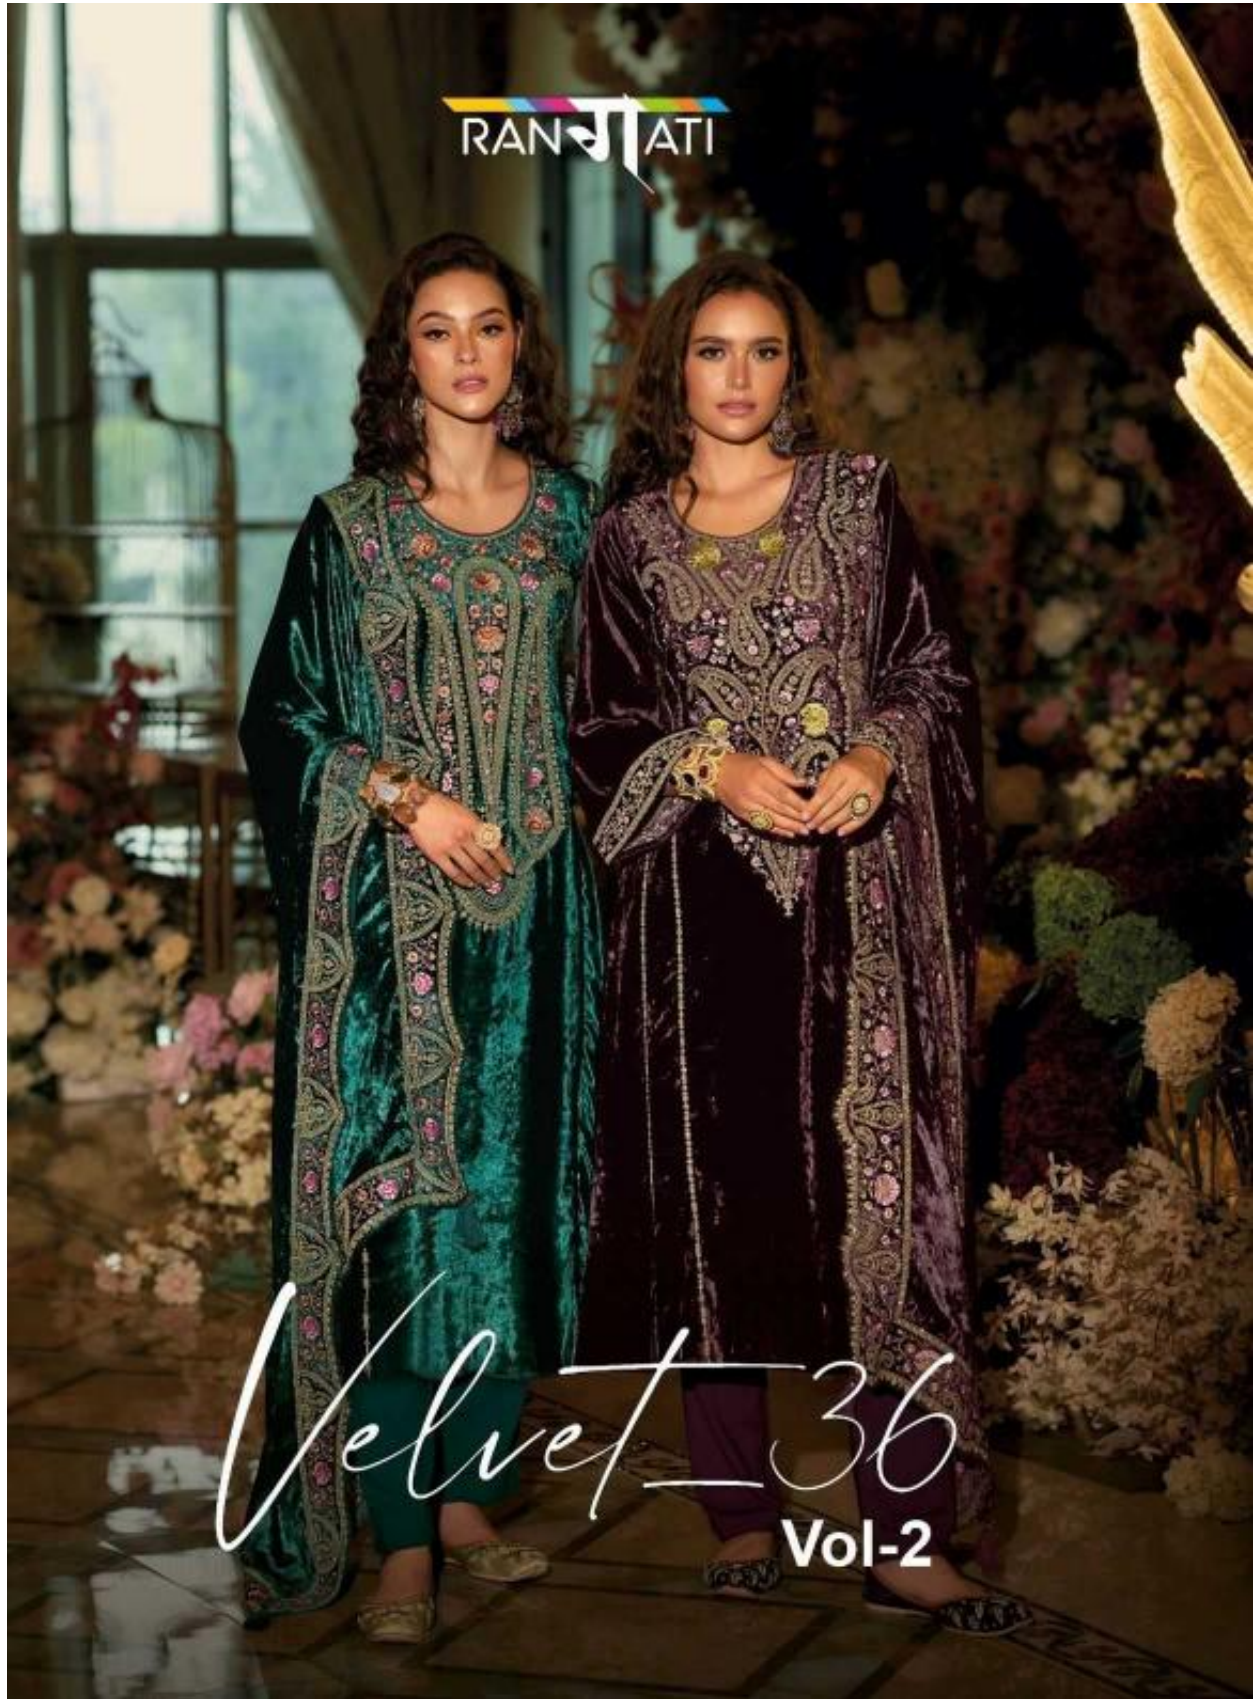

RANJATI

Velvet 36
Vol-2

This exquisite blue velvet suit features intricate embroidered details that enhance its luxurious appeal.

RANJATI

Enrich your wardrobe with this stunning purple velvet suit, designed for the modern woman who values both style and sophistication

RANATI

This elegant image features a woman gracefully seated on a chair, adorned in a stunning green dress that exudes sophistication and style.

RANATI

This elegant image features a woman gracefully seated on a chair, adorned in a shimmering green dress that exudes sophistication and style.