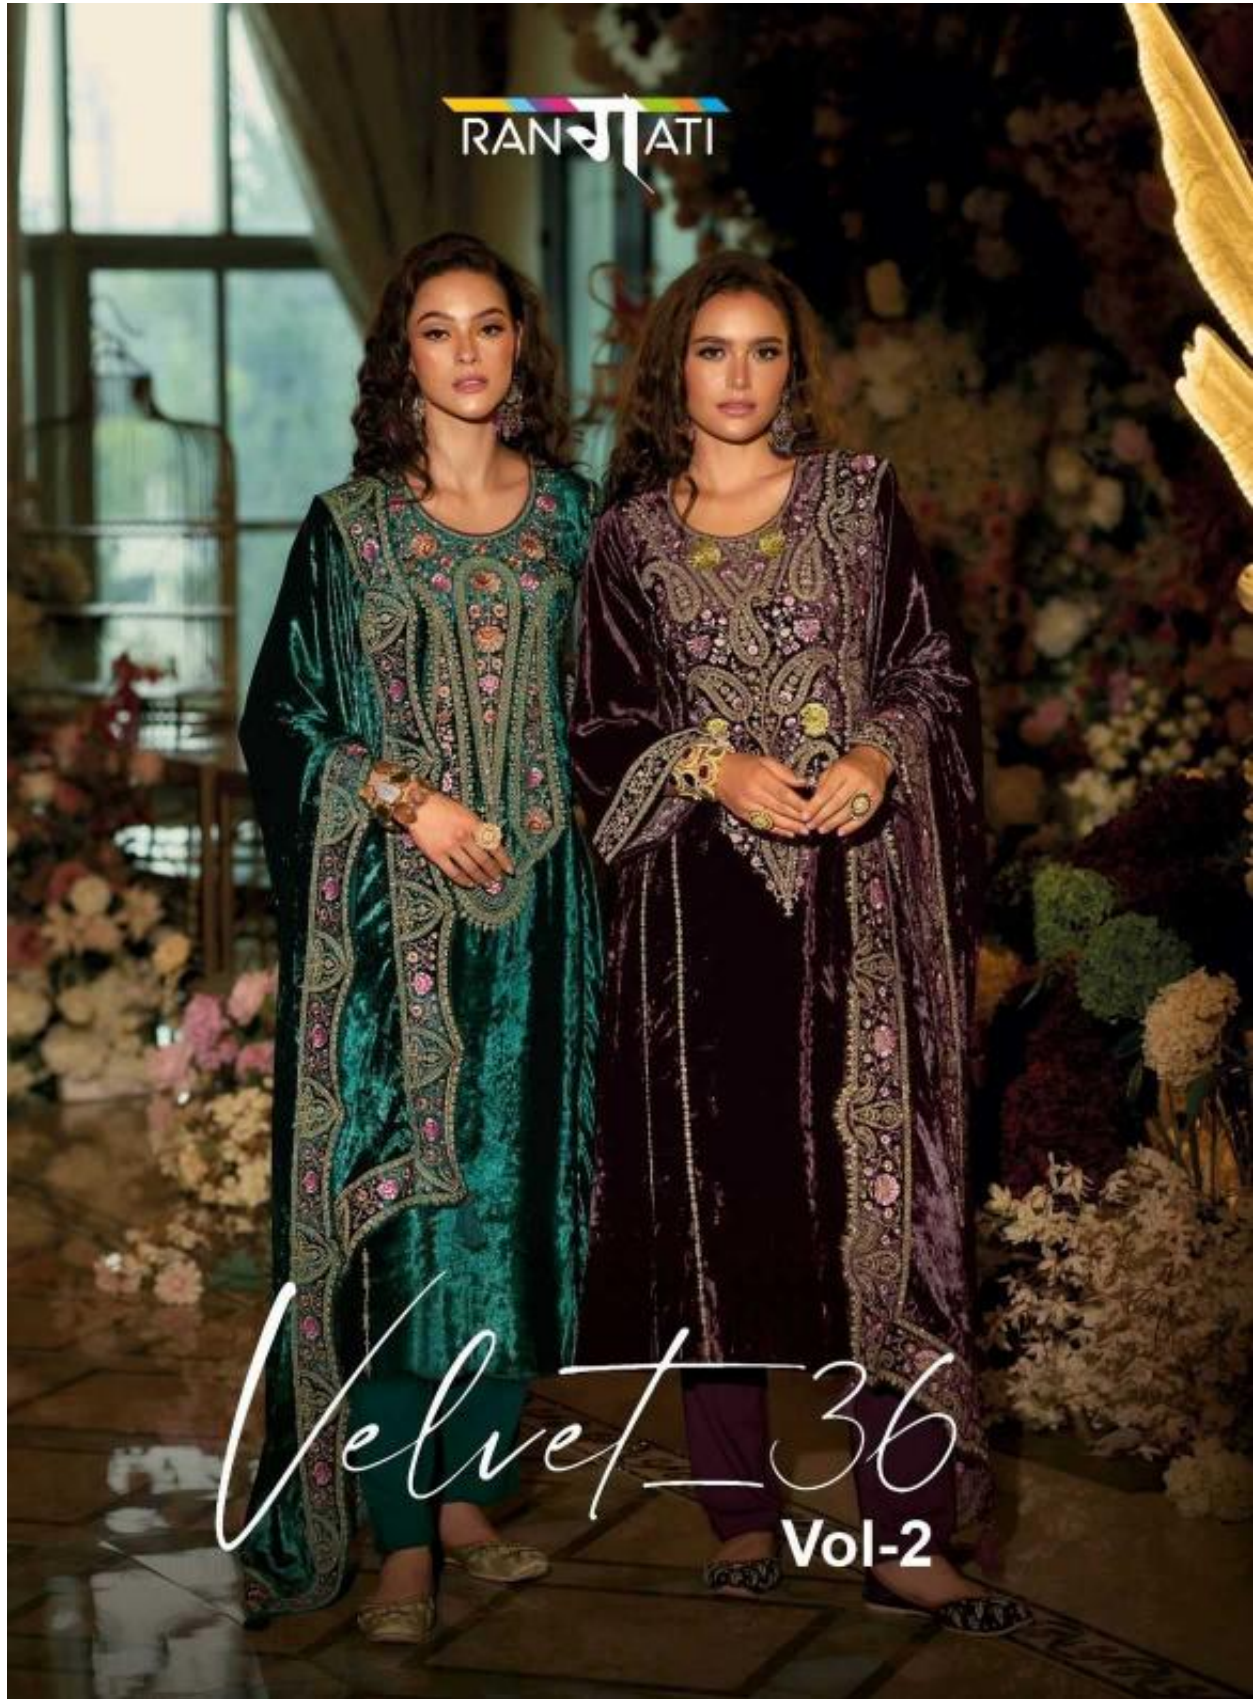

RANJATI

Velvet 36
Vol-2