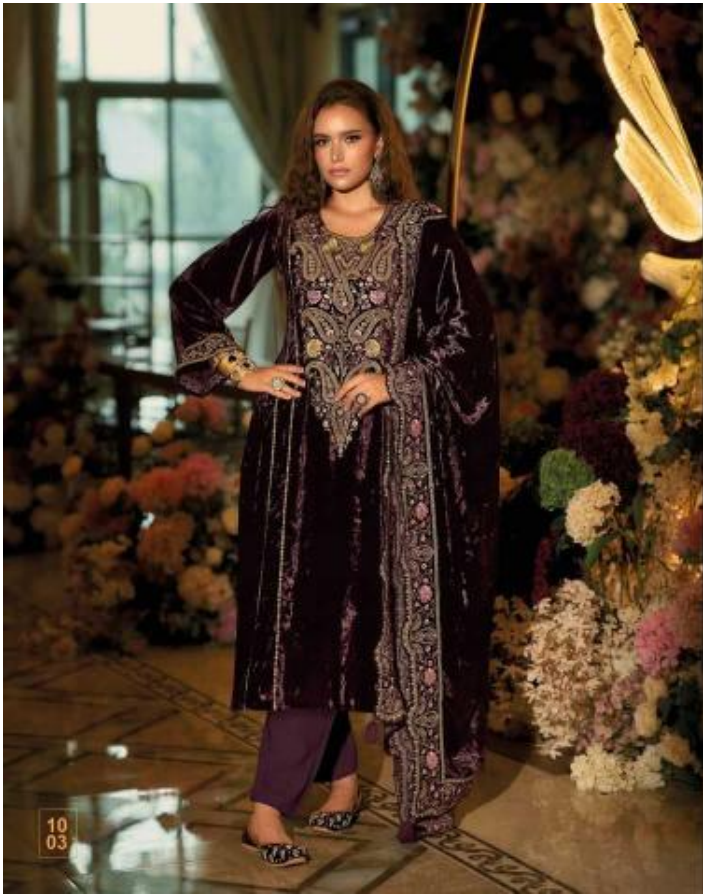

RANJATI

Velvet 36
Vol-2

This exquisite blue velvet suit features intricate embroidered details that enhance its luxurious appeal.

RANJATI

Enrich your wardrobe with this stunning purple velvet suit, designed for the modern woman who values both style and sophistication

RANATI

This elegant image features a woman gracefully seated on a chair, adorned in a stunning green dress that exudes sophistication and style.

RANATI

This elegant image features a woman gracefully seated on a chair, adorned in a shimmering green dress that exudes sophistication and style.