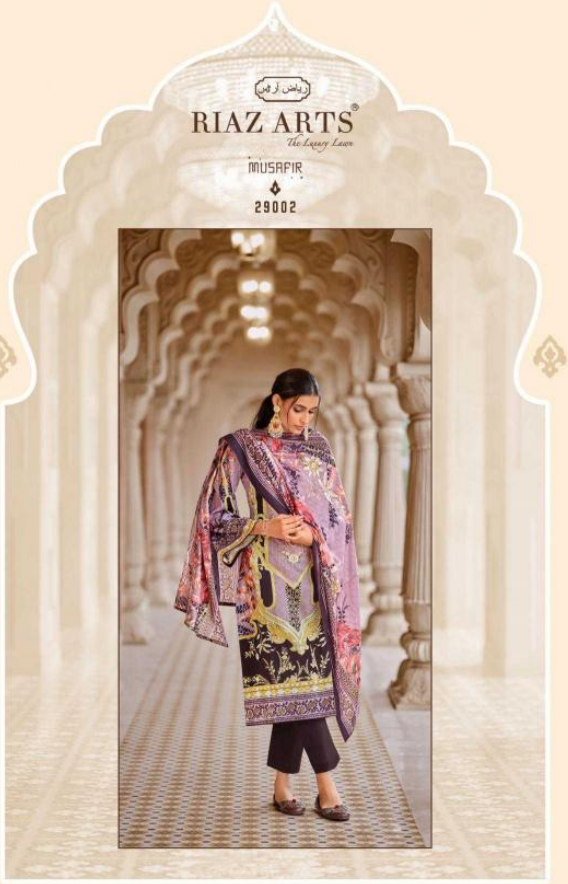

ریاض آرٹس
RIAZ ARTS
The Luxury Lane

MUSAFIR
◆
29002