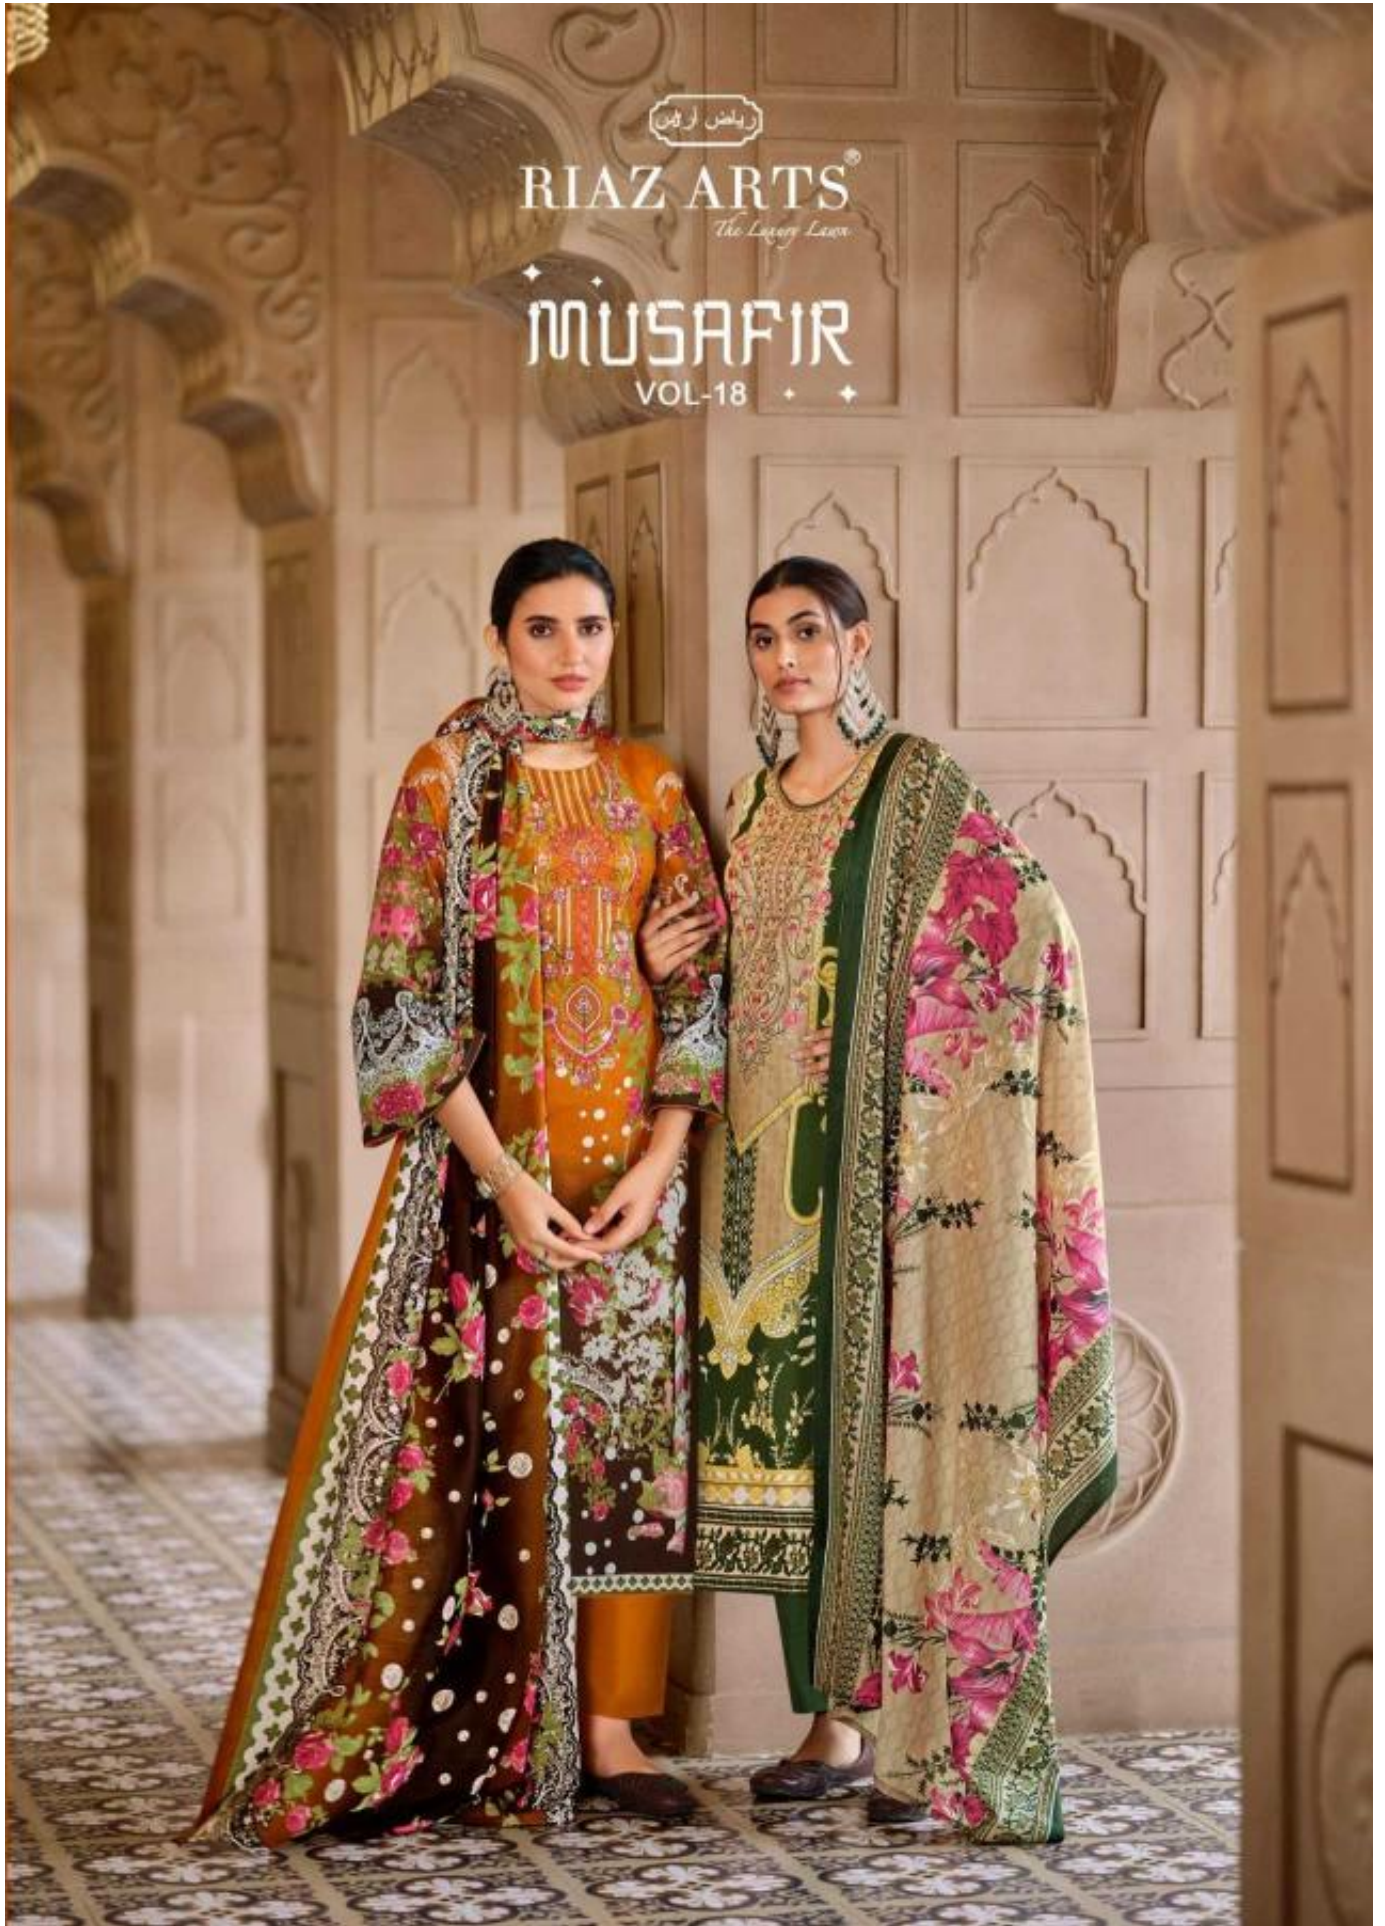

ریاض آرٹس

RIAZ ARTS®
The Luxury Lane

MUSAFIR
VOL-18