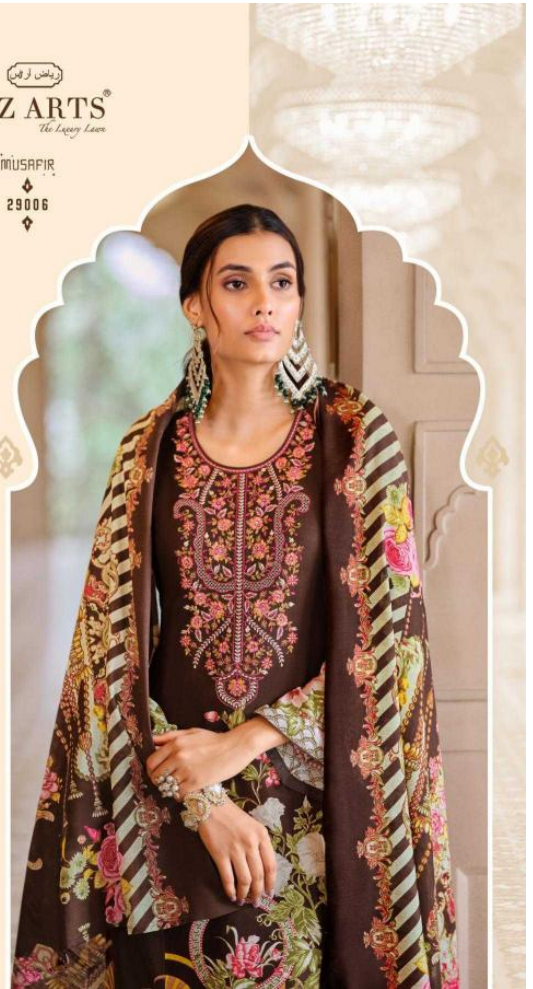

ریاض آرٹس
RIAZ ARTS
The Luxury Lane

MUSAFIR
◆
29006
◆