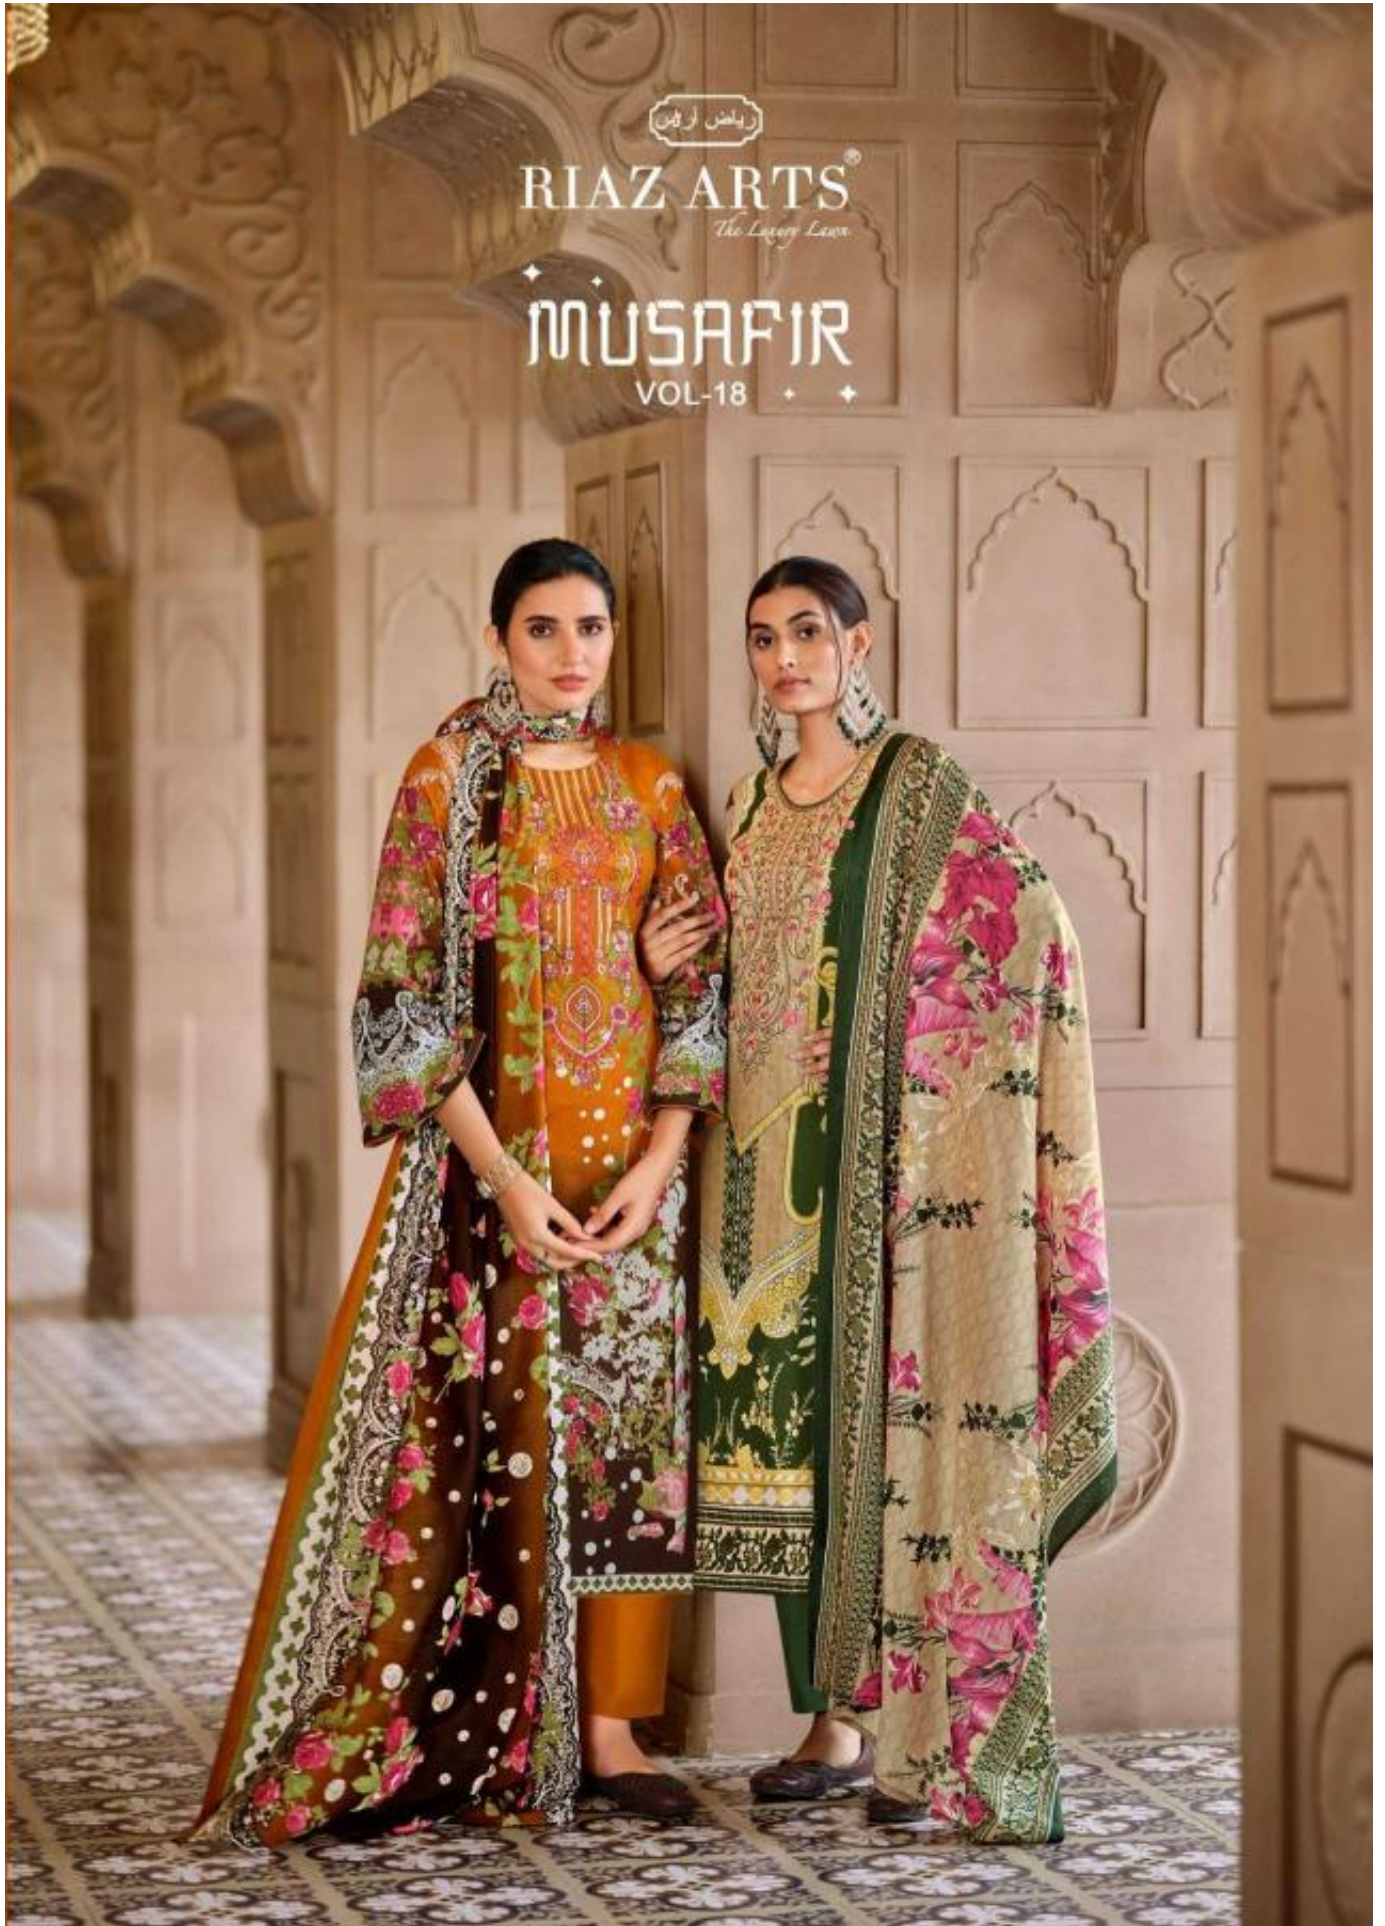

ریاض آرٹس

RIAZ ARTS®

The Luxury Lane

MUSAFIR

VOL-18