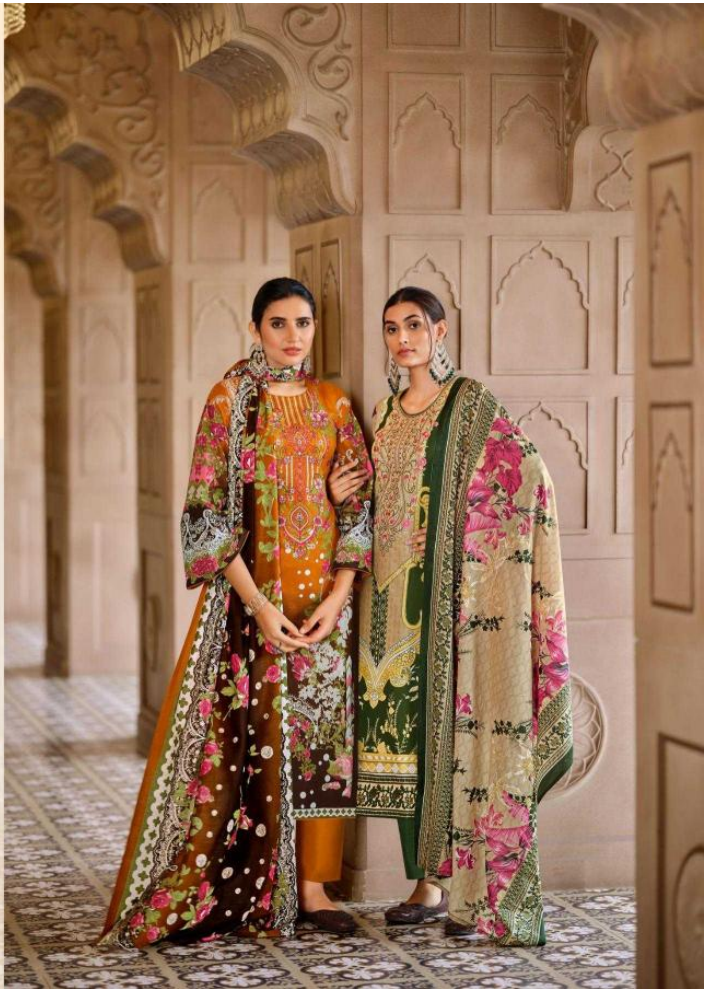

MUSAFIR

VOL-18

↔ 29001 ↔

↔ 29002 ↔

↔ 29003 ↔

↔ 29007 ↔

↔ 29008 ↔

↔ 29004 ↔

رياض ارفان
RIAZ ARTS
The Luxury Lane

MUSAFIR
29007

An inset image showing a closer view of the woman in the floral dress, highlighting the intricate embroidery and the details of her accessories. The inset is framed by a decorative, scalloped border.