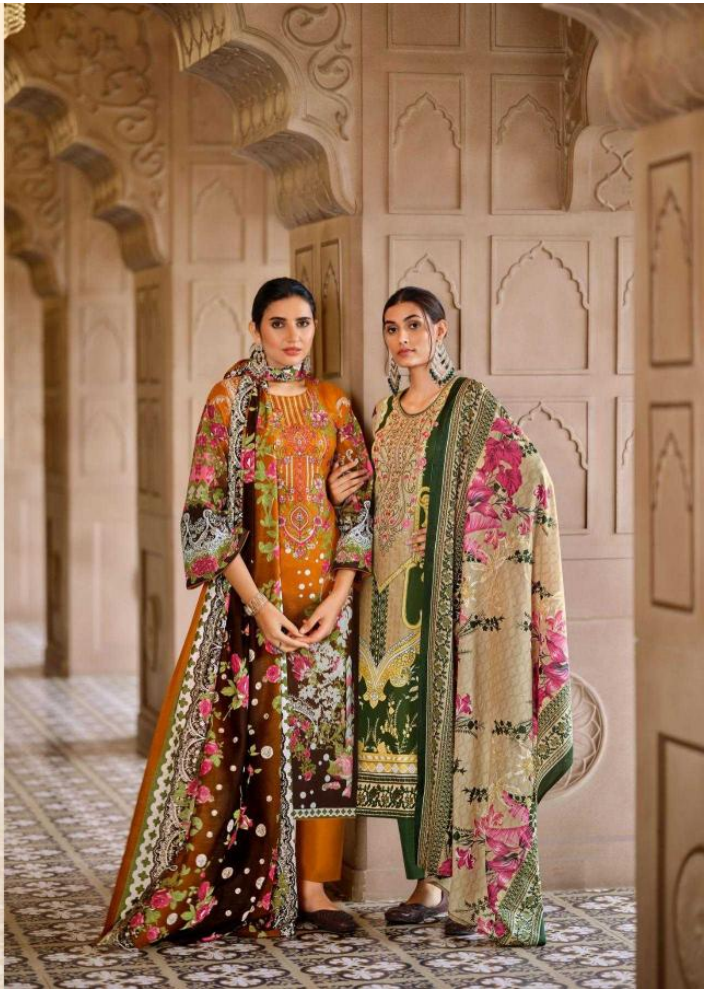

MUSAFIR

VOL-18

↔ 29001 ↔

↔ 29002 ↔

↔ 29003 ↔

↔ 29007 ↔

↔ 29008 ↔

↔ 29004 ↔

ریاض آرٹس  
**RIAZ ARTS**  
*The Luxury Lane*

MUSAFIR  
29007

A smaller version of the woman in the floral dress, framed within a decorative archway. The archway is light-colored and has a scalloped top edge. The background of the archway is a light beige color. The woman is shown from the waist up, wearing the same dark blue floral dress and shawl as in the larger image. She is also wearing the same choker and earrings. The archway is flanked by two small, decorative diamond-shaped motifs.