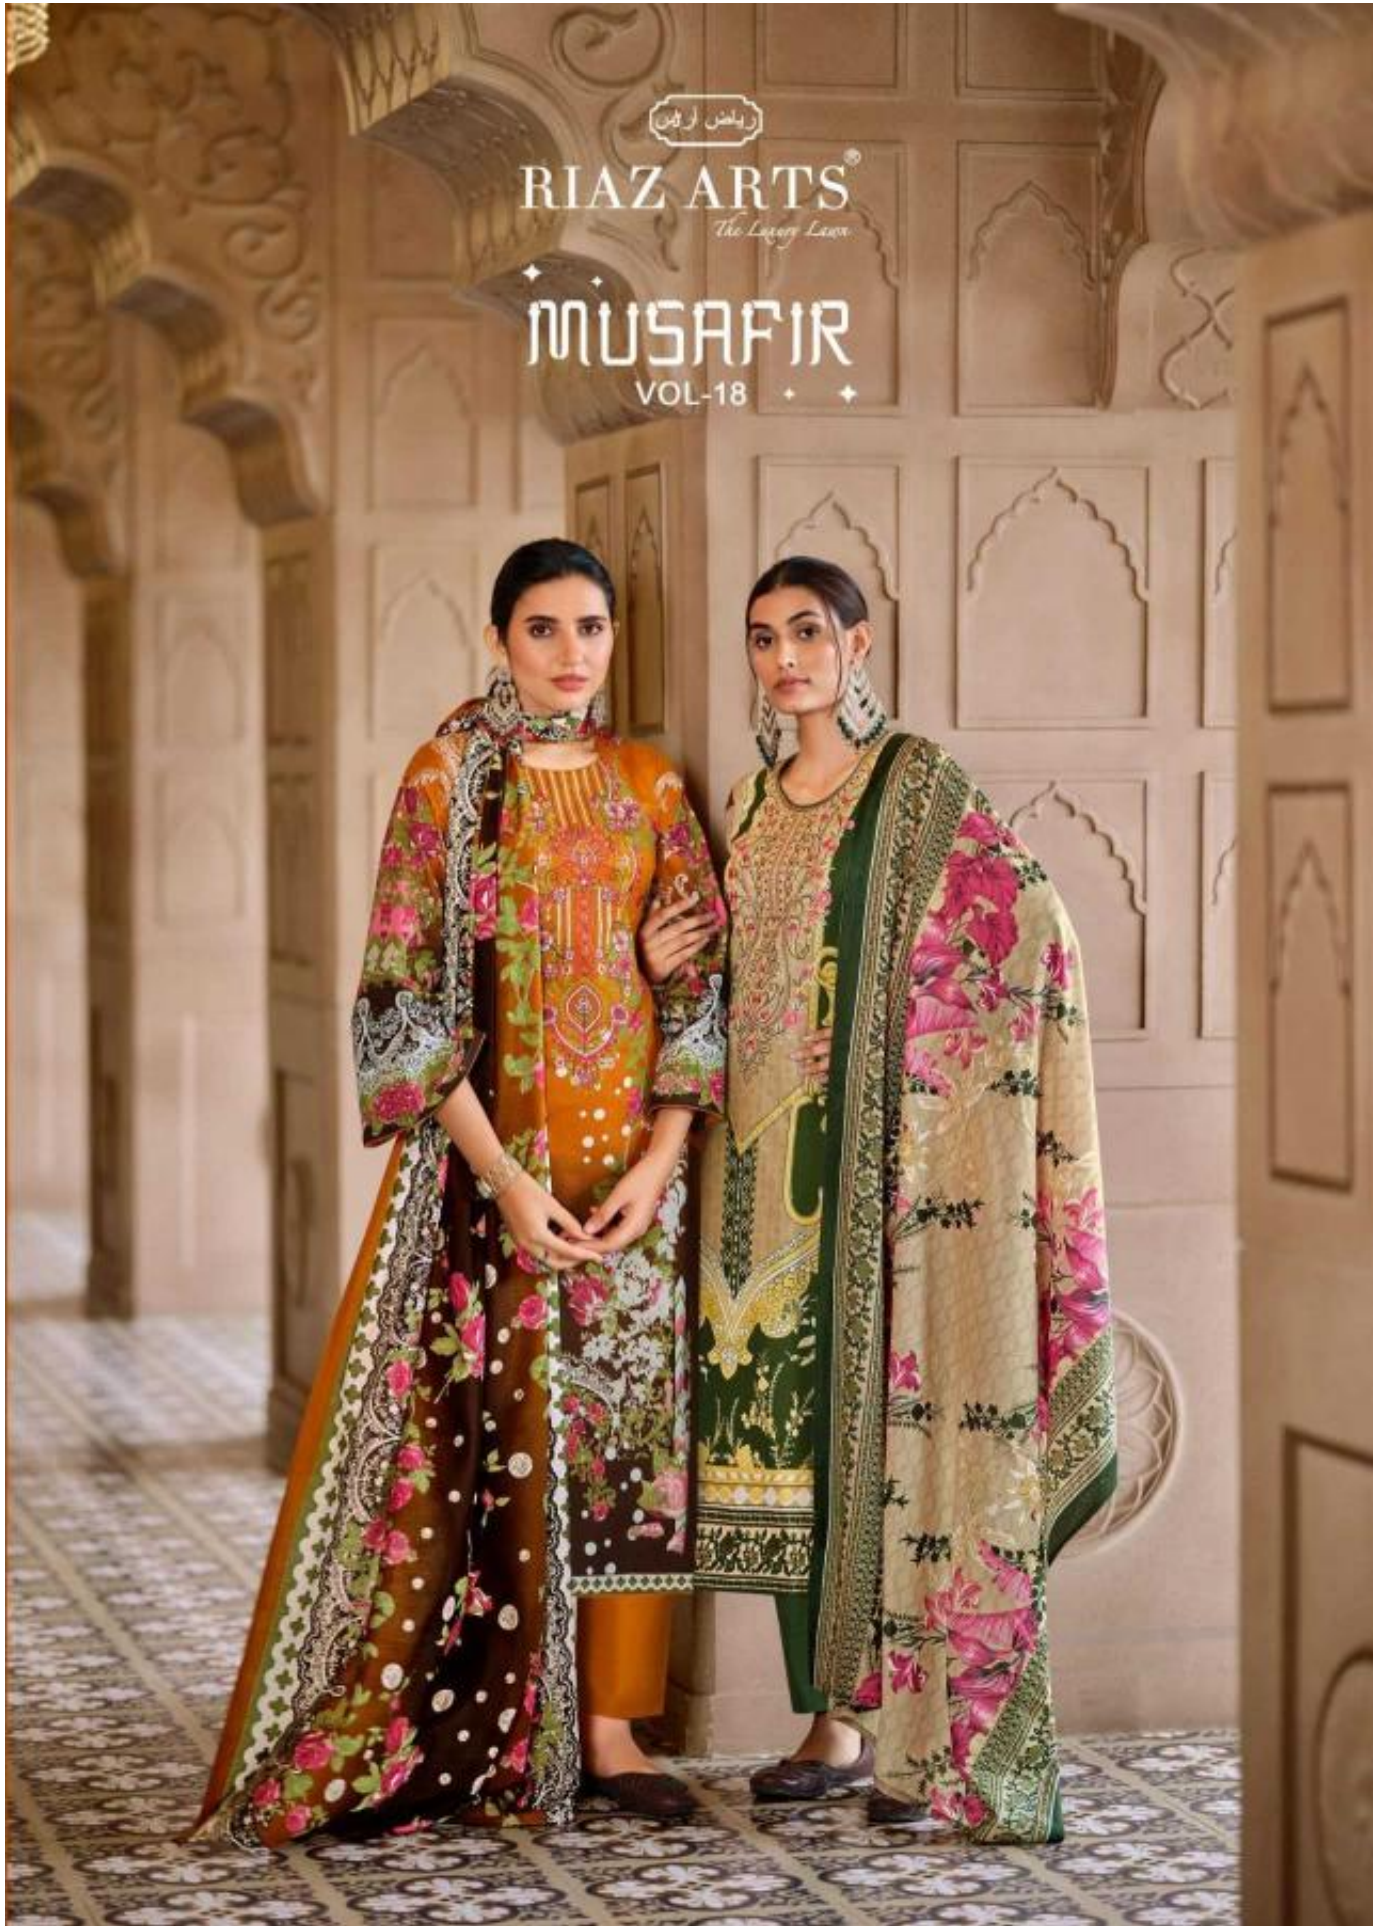

ریاض آرٹس

RIAZ ARTS®
The Luxury Lane

MUSAFIR

VOL-18