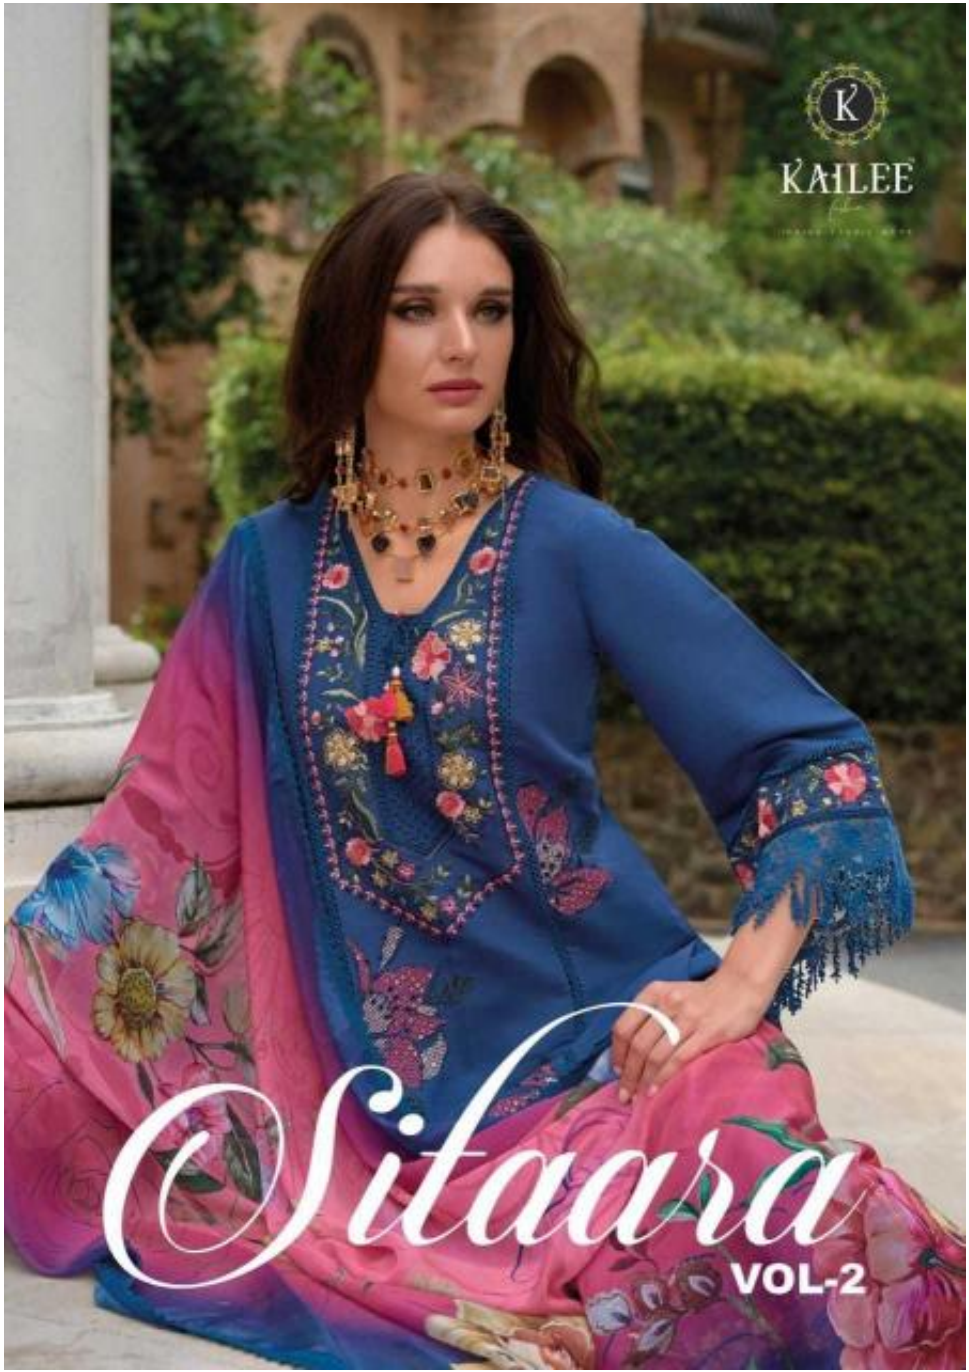

KAILEE

Sitaara

VOL-2

K
KAILEE

WORST ENEMY

DRESS LIKE YOU'RE GOING TO MEET YOUR WORST ENEMY TODAY

FASHION SHOULD BE A FORM OF ESCAPISM AND NOT A FORM OF IMPRISONMENT.

▶▶▶ 42744

IMPRISONMENT

42741

42742

42743

42744

Silaara
VOL-2

KAILEE

▶▶ 42742