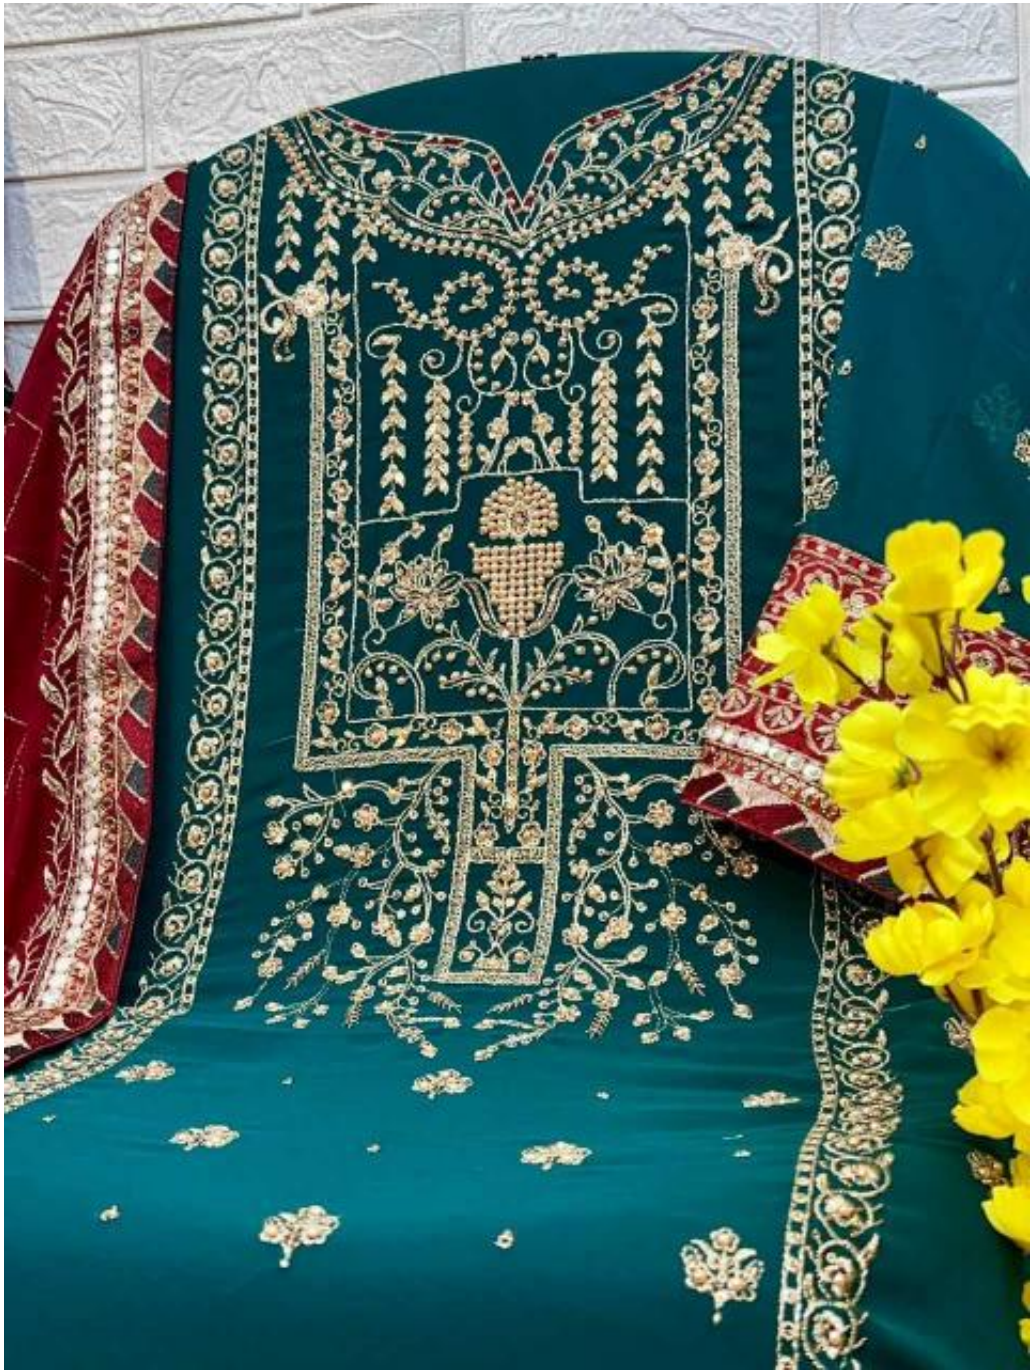

**KHUSBOO**  
VOL-09

**ZAHA**

D.No.10325

**TOP** Faux Georgette  
with Embroidery

**BOTTOM-INNER** Dull Santoon

**DUPATTA** Faux Georgette  
with Embroidery

**KHUSBOO**  
VOL-09

**ZAHA**

D.No.10325

**TOP** Faux Georgette  
with Embroidery

**BOTTOM-INNER** Dull Santoon

**DUPATTA** Faux Georgette  
with Embroidery