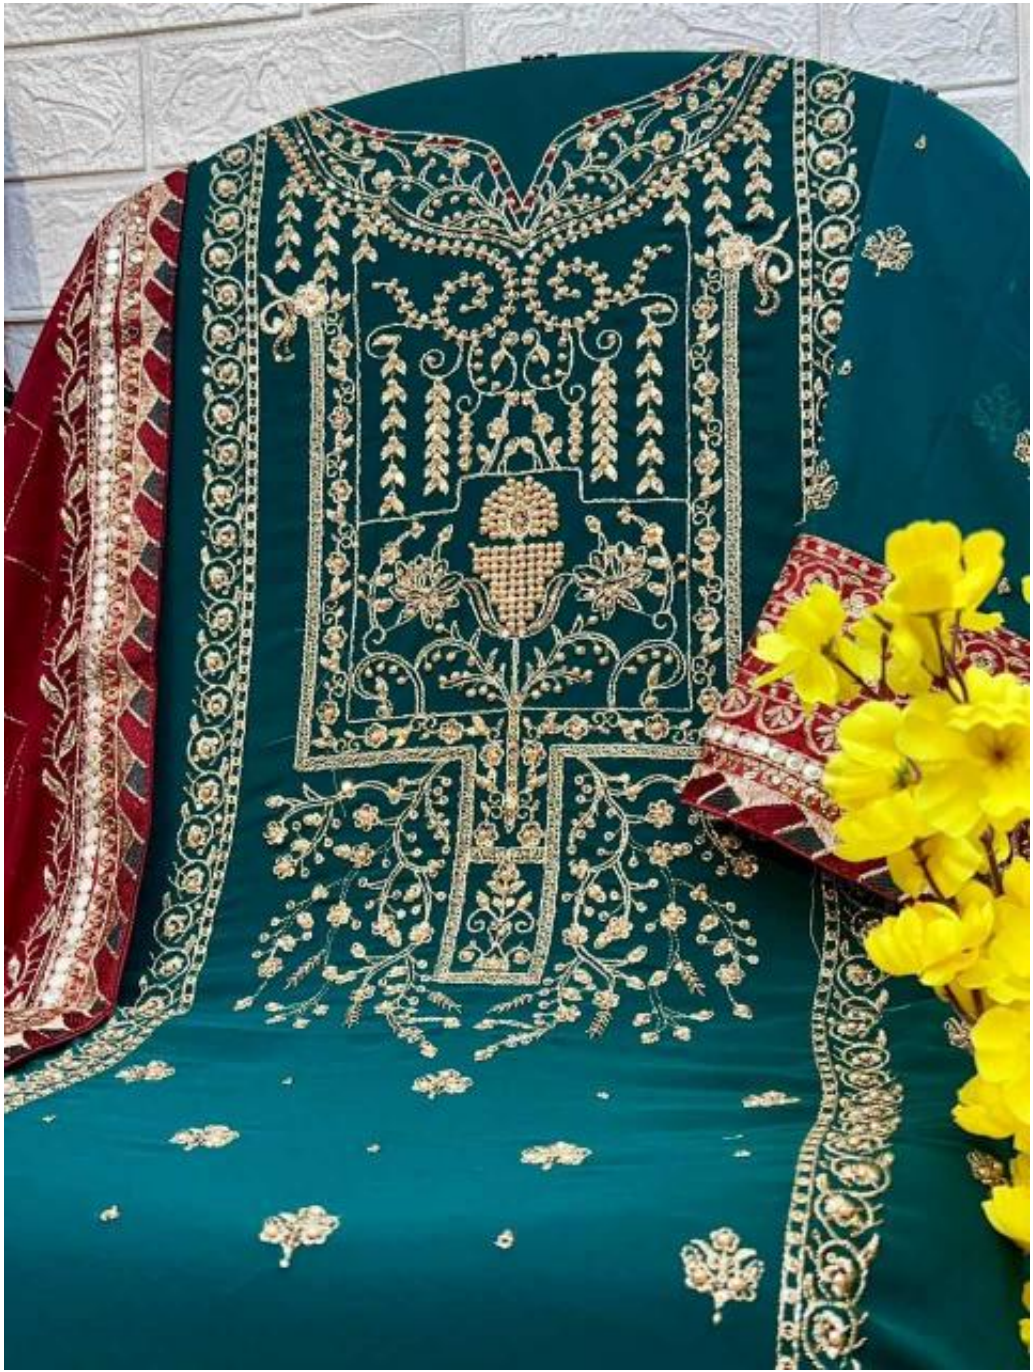

KHUSBOO
VOL-09

ZAHA

D.No.10325

TOP Faux Georgette
with Embroidery

BOTTOM-INNER Dull Santoon

DUPATTA Faux Georgette
with Embroidery

KHUSBOO
VOL-09

ZAHA

D.No.10325

TOP Faux Georgette
with Embroidery

BOTTOM-INNER Dull Santoon

DUPATTA Faux Georgette
with Embroidery