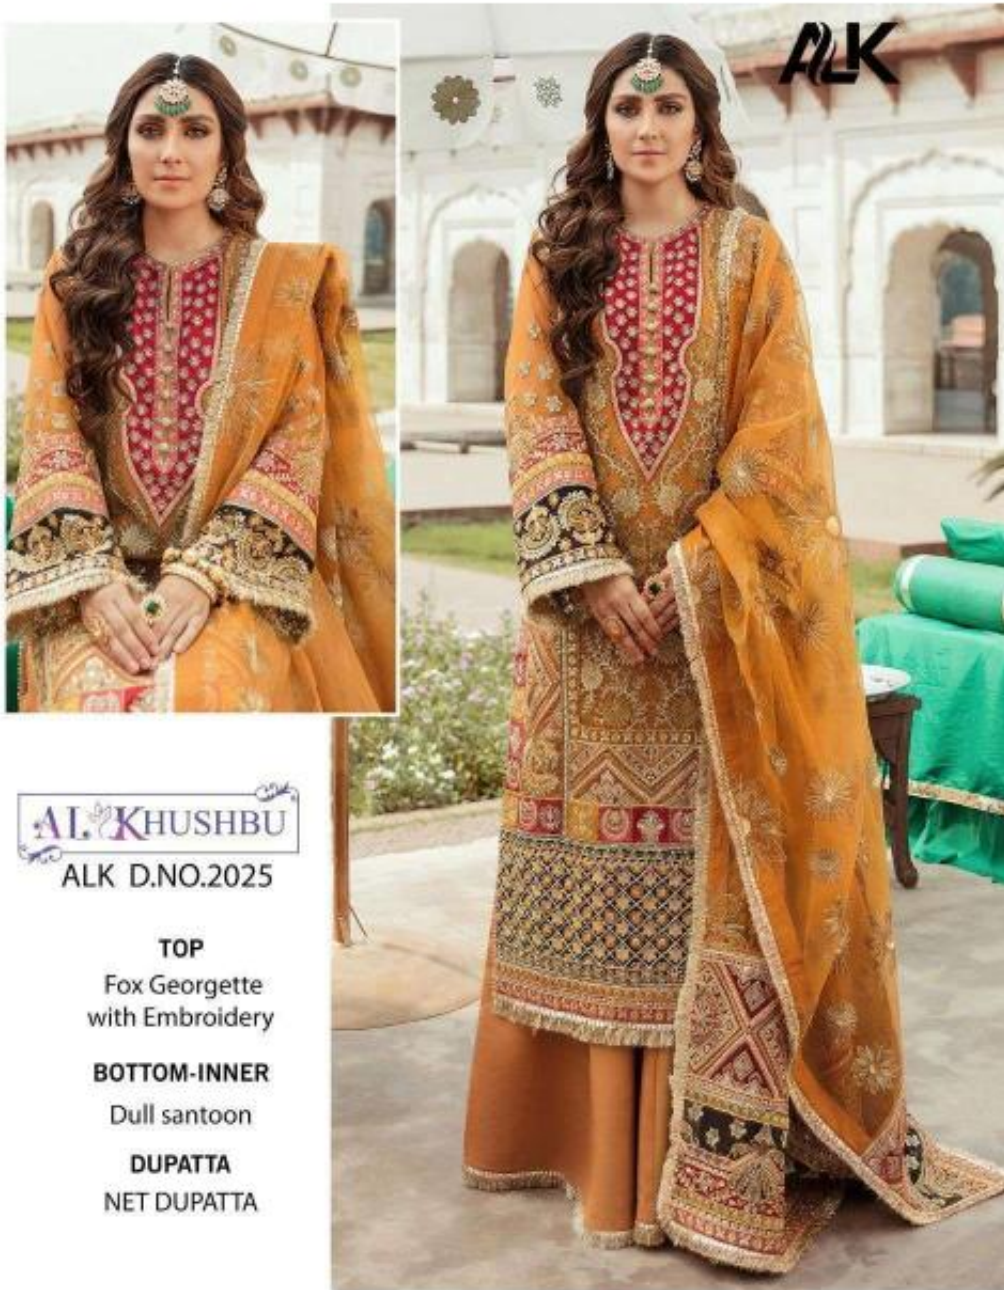

AL KHUSHBU
ALK D.NO.2025

TOP
Fox Georgette
with Embroidery

BOTTOM-INNER
Dull santoon

DUPATTA
NET DUPATTA

AL KHUSHBU
ALK D.NO.2025

TOP
Fox Georgette
with Embroidery

BOTTOM-INNER
Dull santoon

DUPATTA
NET DUPATTA