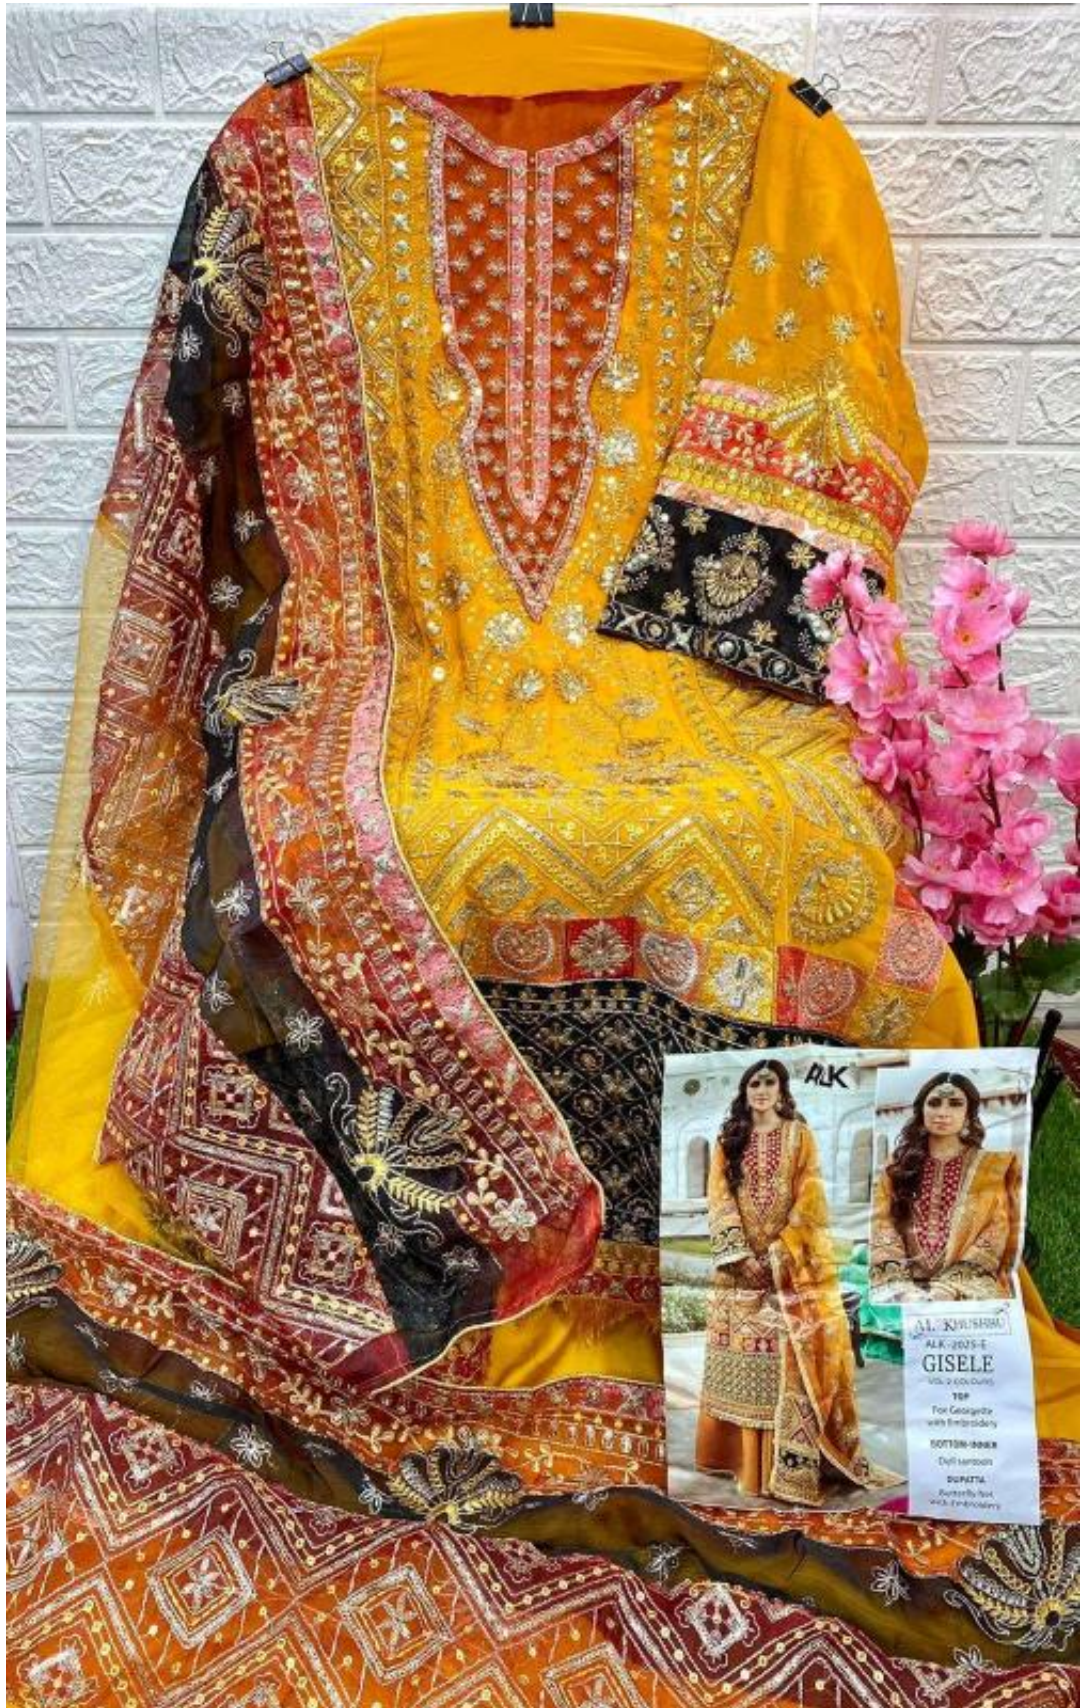

AL KHUSHBU
ALK D.NO.2025

TOP
Fox Georgette
with Embroidery

BOTTOM-INNER
Dull santoon

DUPATTA
NET DUPATTA

AL KHUSHBU
ALK D.NO.2025

TOP
Fox Georgette
with Embroidery

BOTTOM-INNER
Dull santoon

DUPATTA
NET DUPATTA