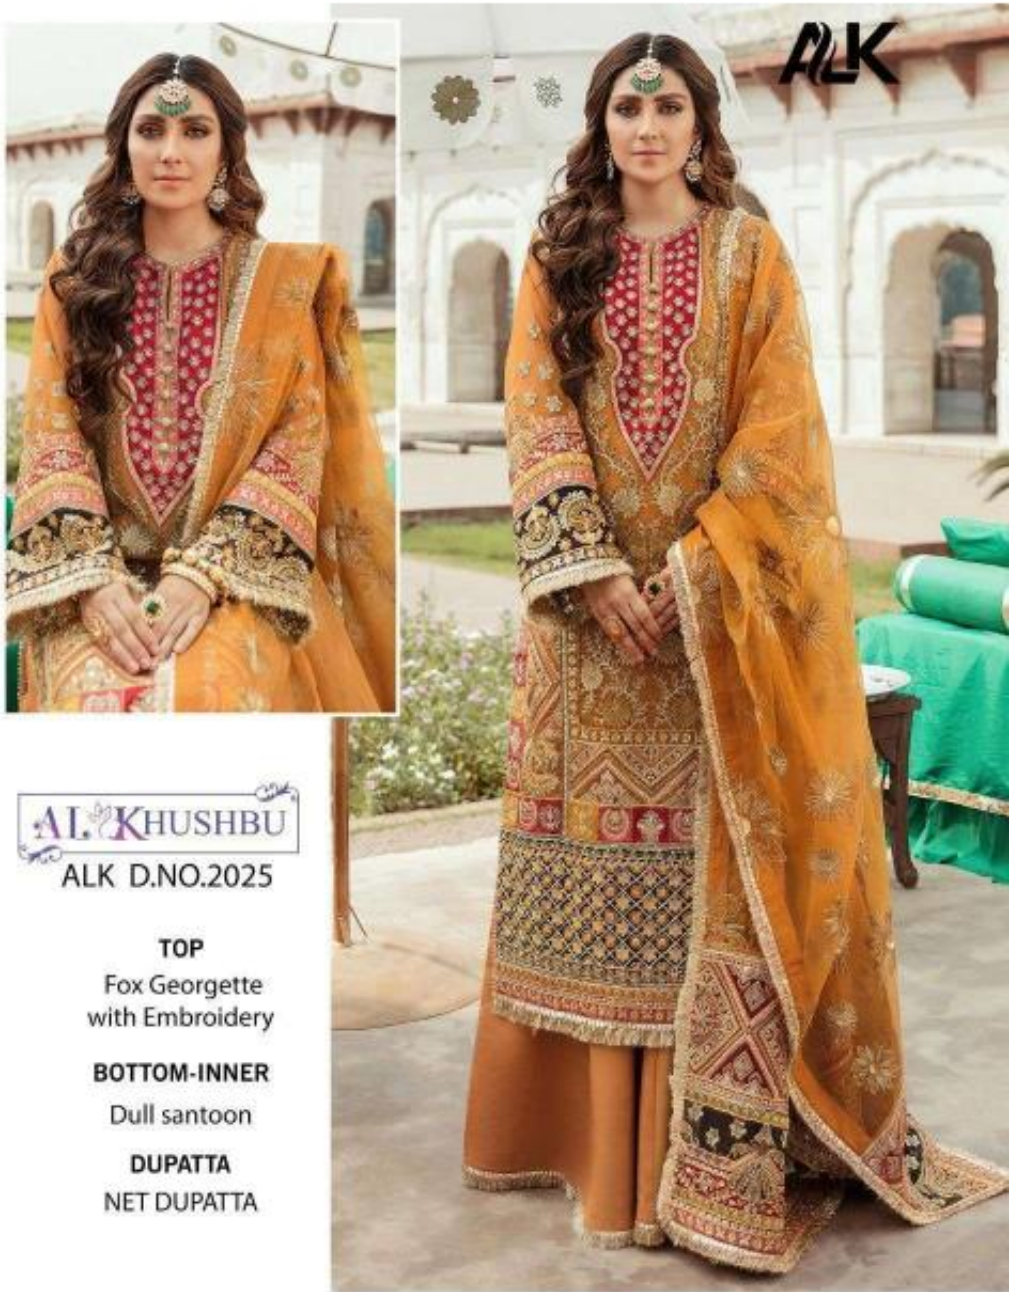

AL KHUSHBU
ALK D.NO.2025

TOP
Fox Georgette
with Embroidery

BOTTOM-INNER
Dull santoon

DUPATTA
NET DUPATTA

AL KHUSHBU
ALK D.NO.2025

TOP
Fox Georgette
with Embroidery

BOTTOM-INNER
Dull santoon

DUPATTA
NET DUPATTA