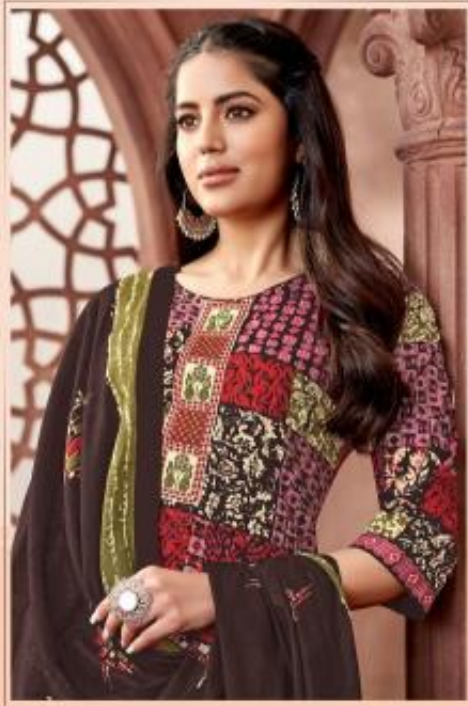

kala
feminine forever & over...

OREANA
THE REAL LOOK OF A LADY
STITCHED DRESS
READY TO WEAR
Vol : 7

6311-A