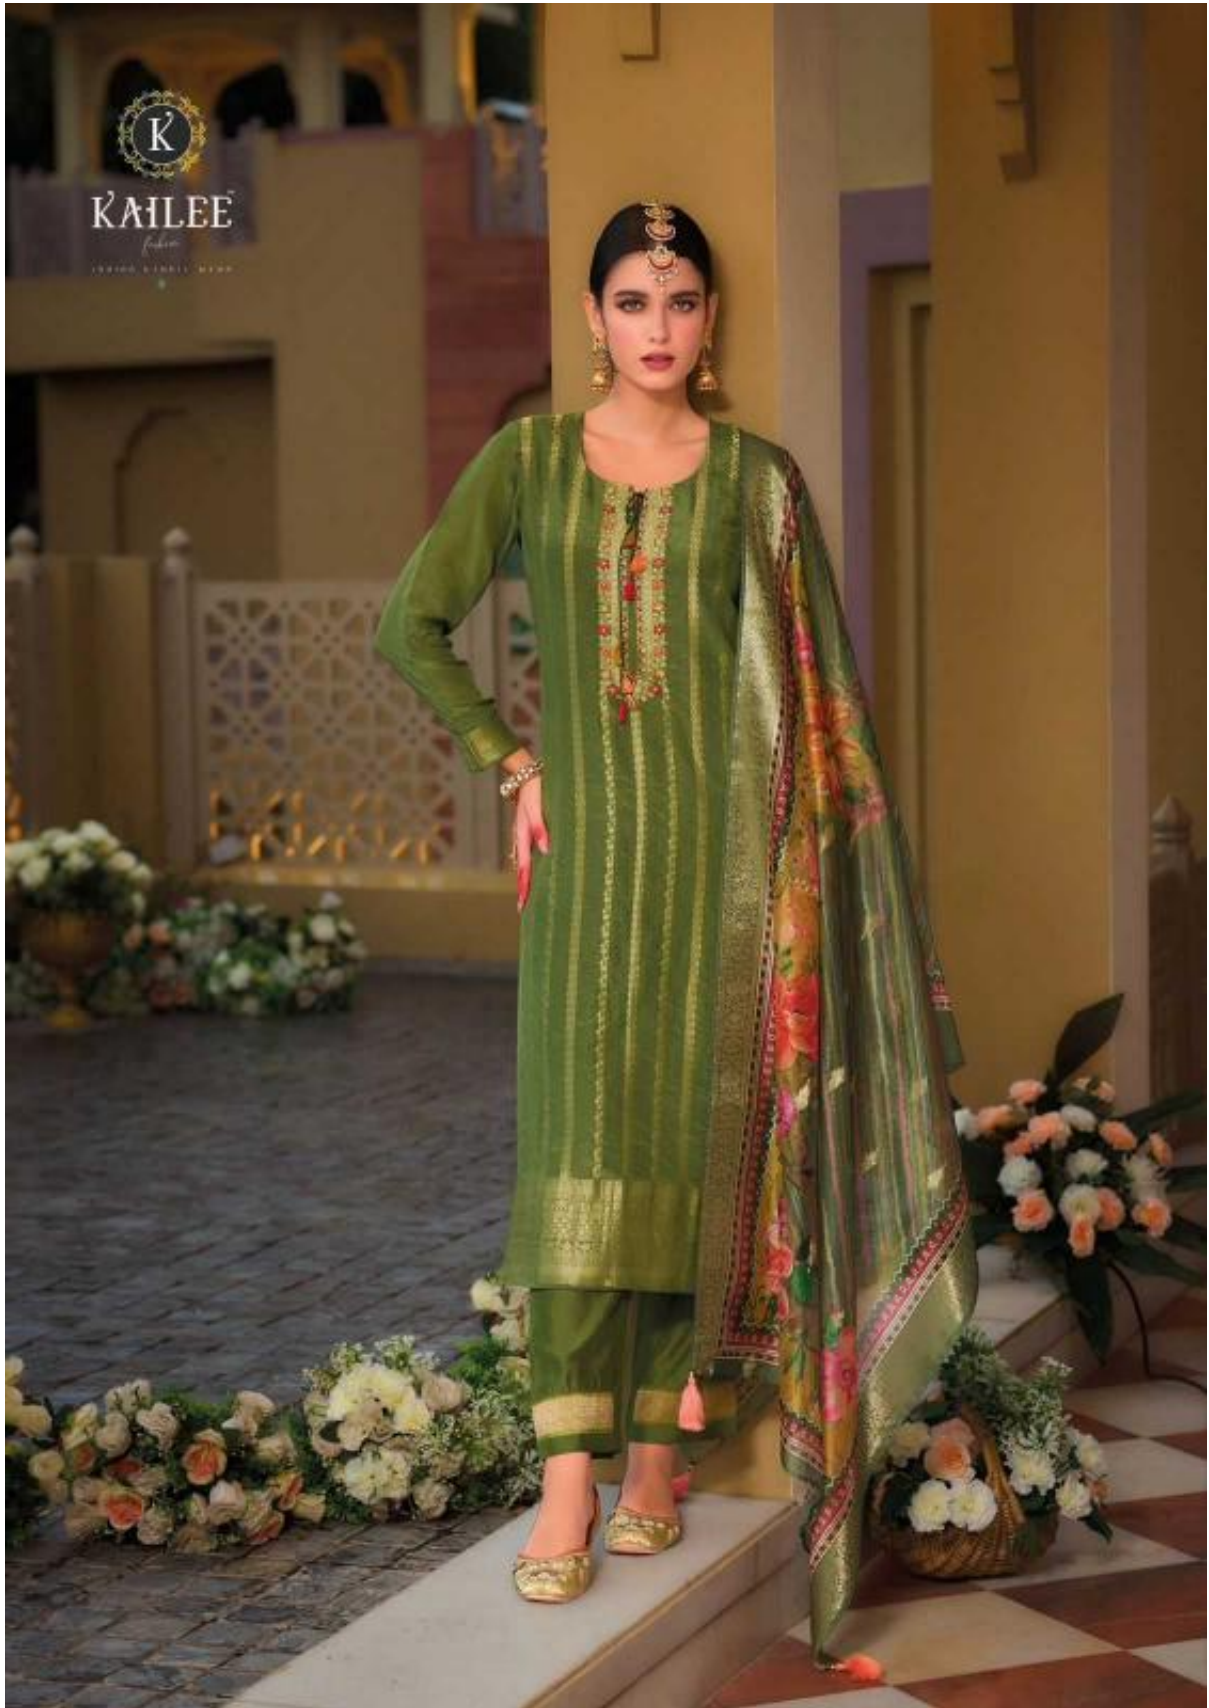

KAILEE

fashion

لؤلؤة صندل ميرا