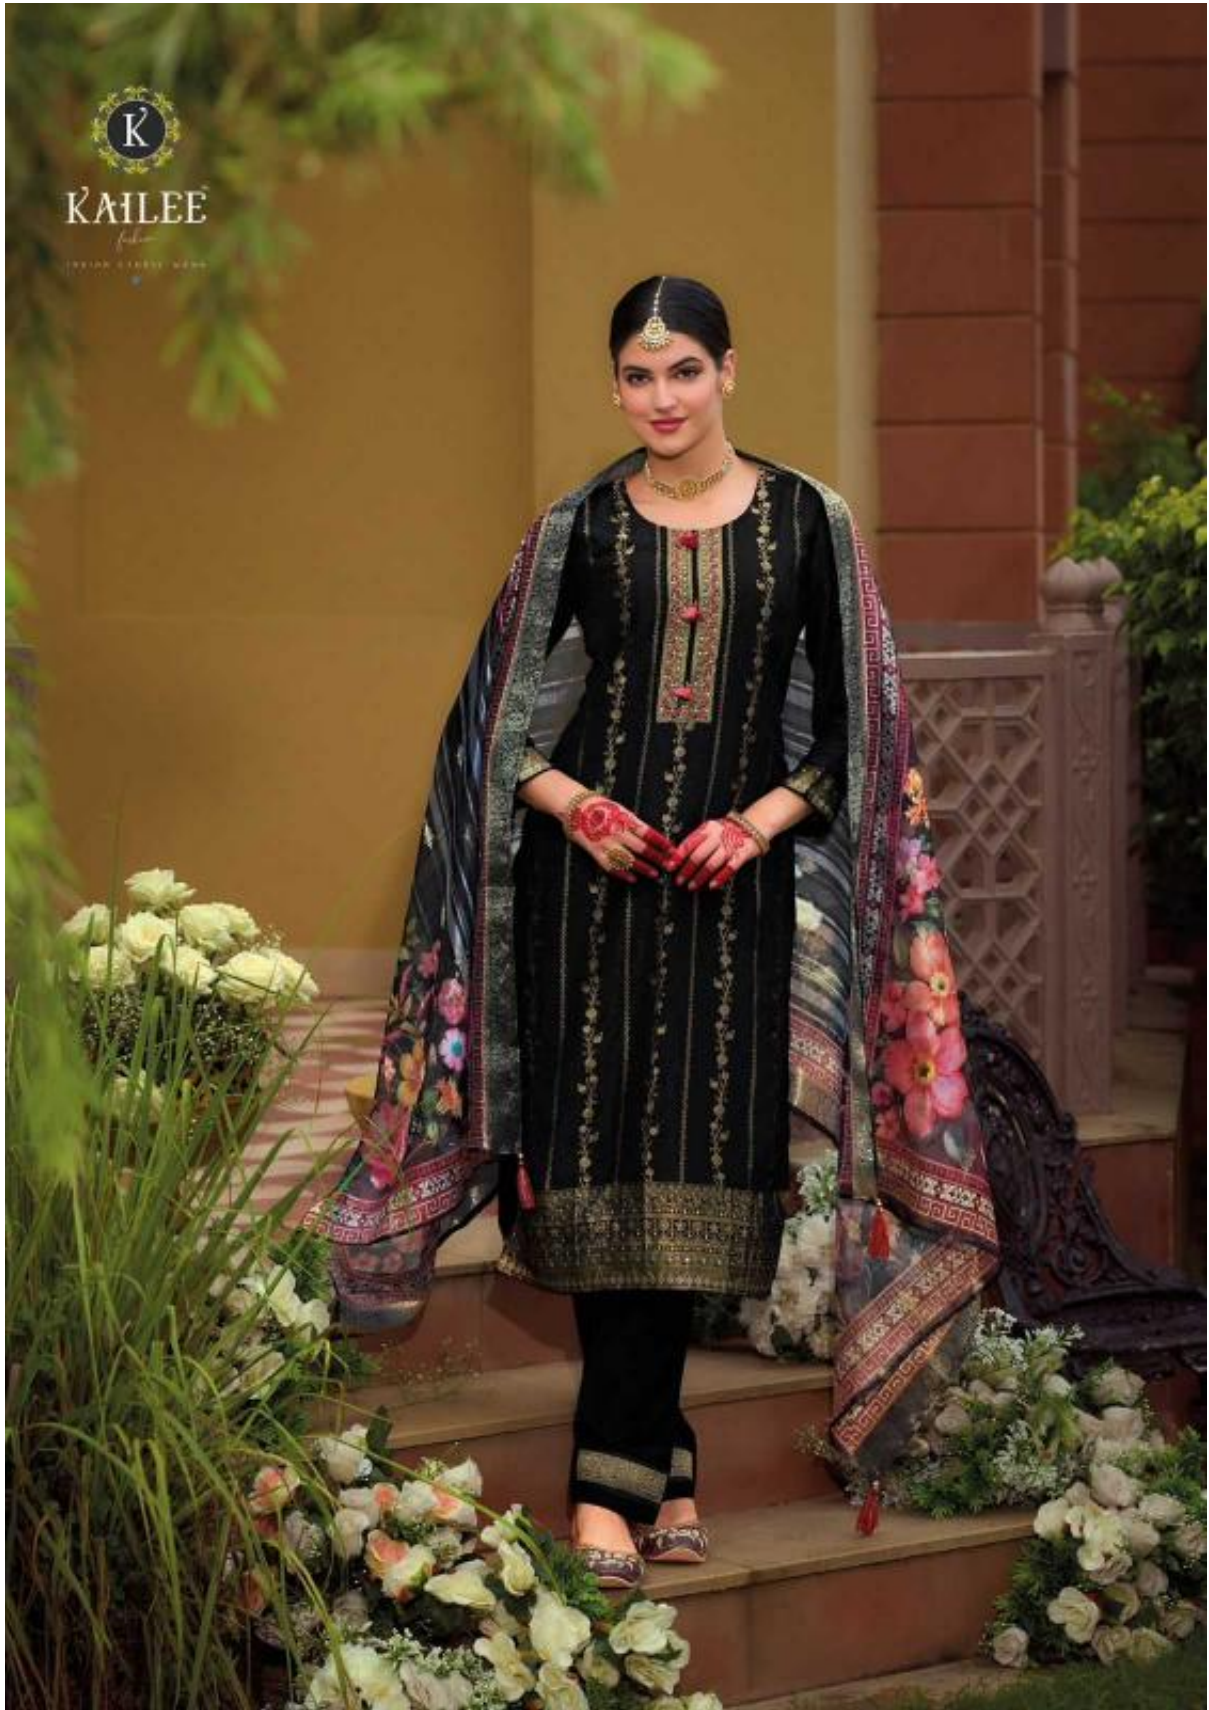

KAILEE

PREMIER ELEGANT WEAR

Pearl

VOL - 2

42764

42765

42766

42767

42768

42769

Pearl
VOL - 2

KAILEE

fashion

DESIGNER: KALEED KHAN

KAILEE
Fashion
CREATING BEAUTIFUL MOMENTS

42764

42765

42766

42767

42768

42769

Pearl
VOL - 2

KAILEE
by
SARAH SUKSES MANA

KALEE