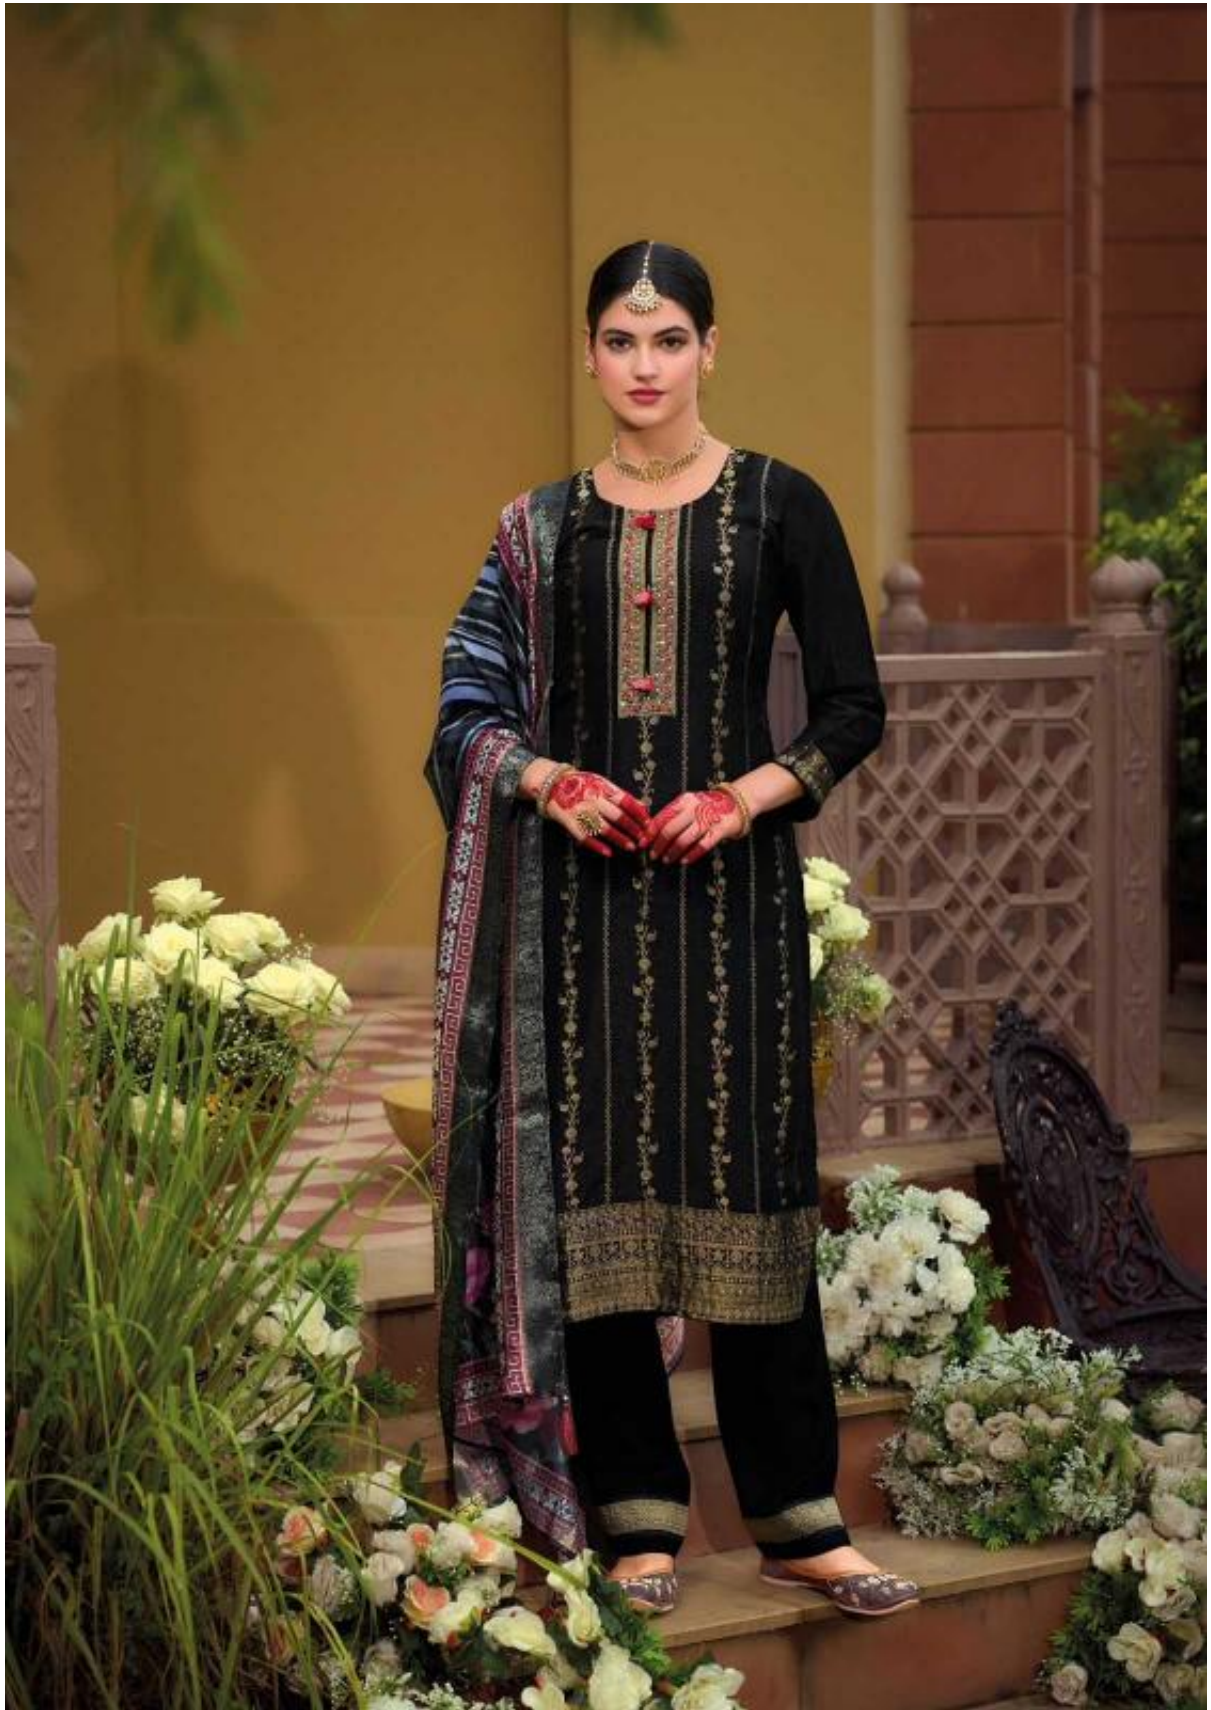

KAILEE

PREMIER ELEGANT WEAR

Pearl

VOL - 2

42764

42765

42766

42767

42768

42769

Pearl
VOL - 2

KAILEE

fashion

DESIGNER: KALEED KHAN

KAILEE
Fashion
CREATING BEAUTIFUL MOMENTS

42764