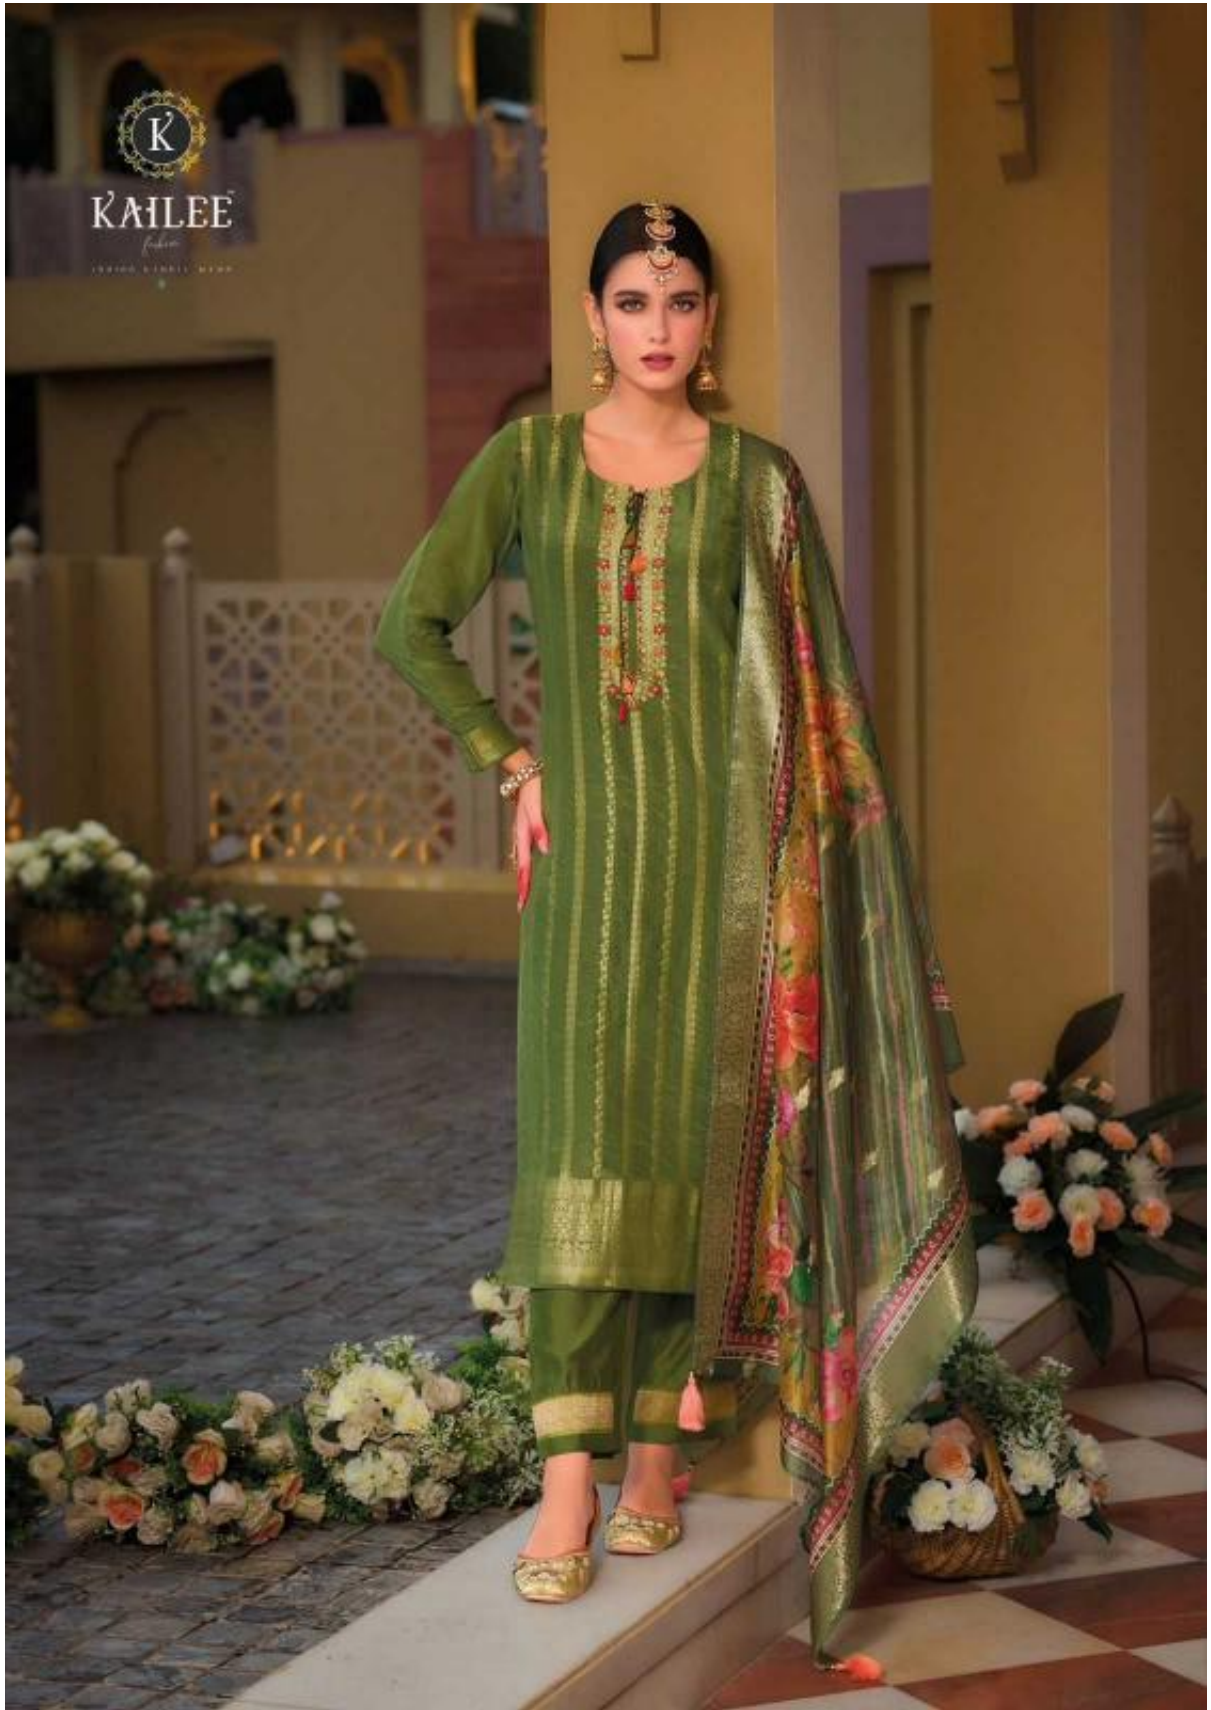

KAILEE

fashion

ESTABLISHED 2010