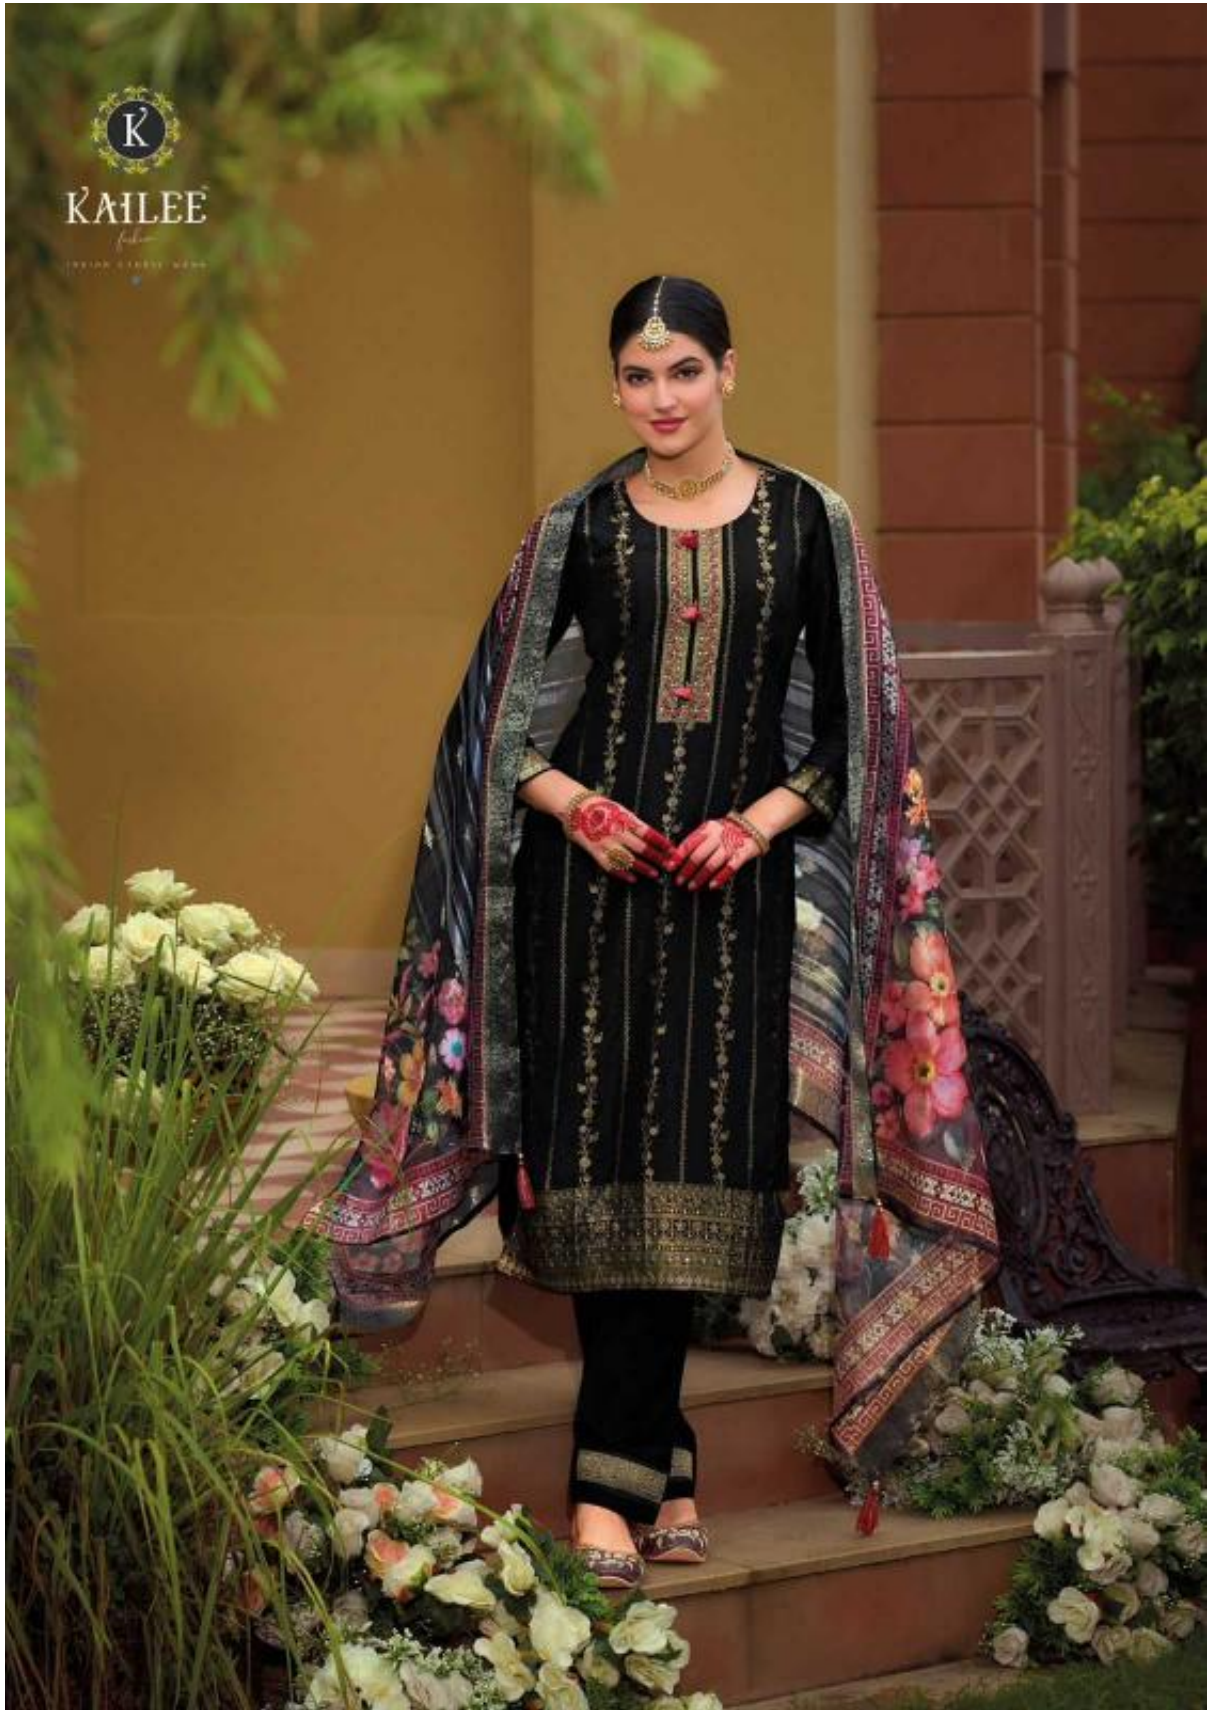

KAILEE

PREMIER EMBROIDERED WEAR

Pearl

VOL - 2

42764

42765

42766

42767

42768

42769

Pearl
VOL - 2

KAILEE

fashion

DESIGNER CLOTHING BRAND

KAILEE
Fashion
CREATING BEAUTIFUL MOMENTS

42764