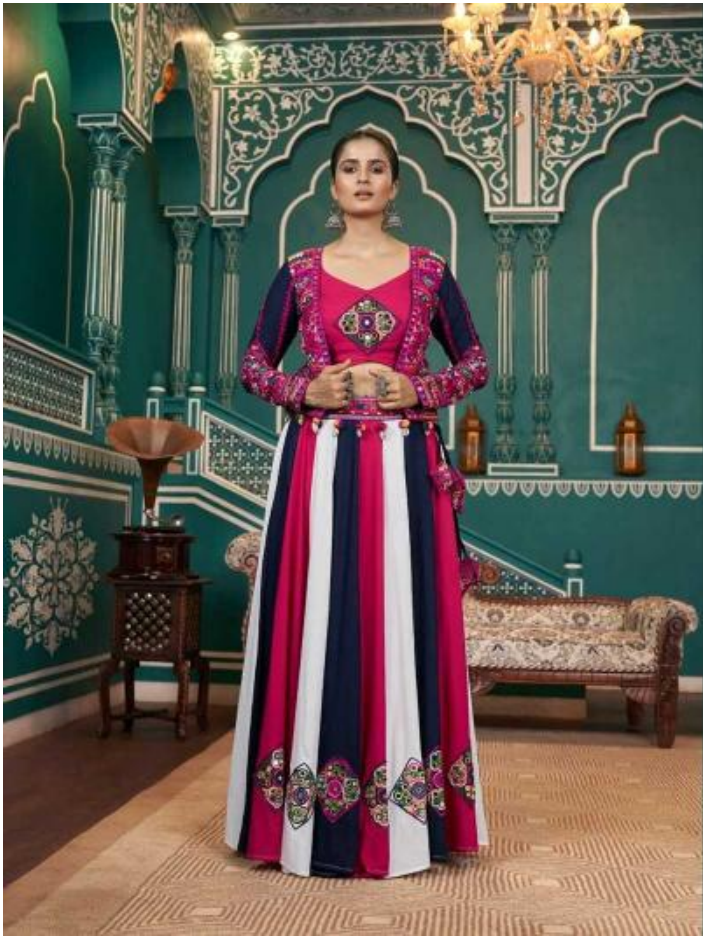

bhkala

RAS8-2474