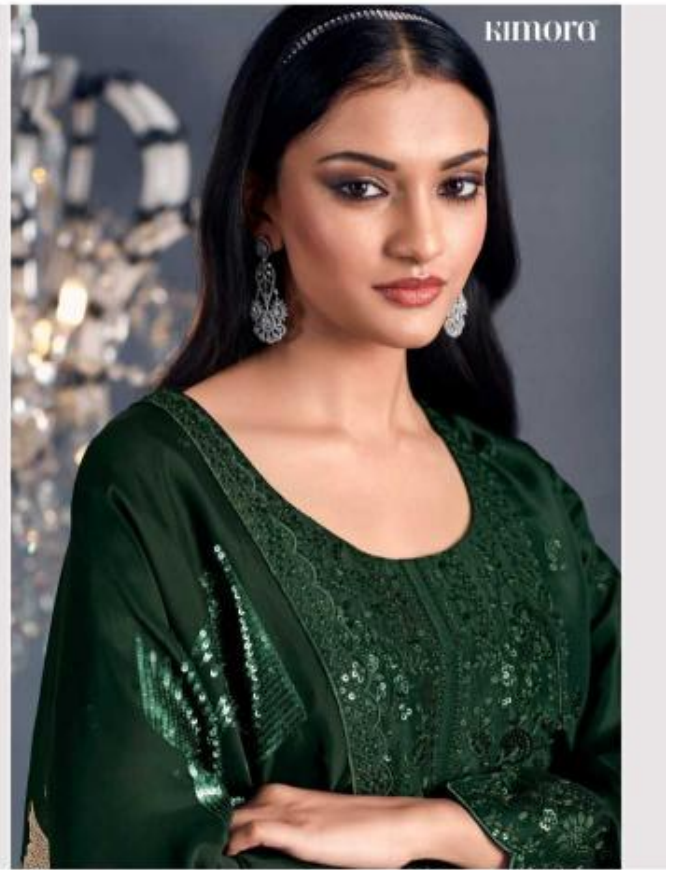

KIMONO

2164

KIMORA

KIMORA

2168

2161

2162

2163

2164

2165

2166

2167

2168

HAZEL

TOP

PURE RUSSIAN SILK WITH TONAL THREAD AND SEQUINS
EMBROIDERY ON NECK LINE BUTTIS AND SCALLOPED
EMBROIDERY ON SLEEVES