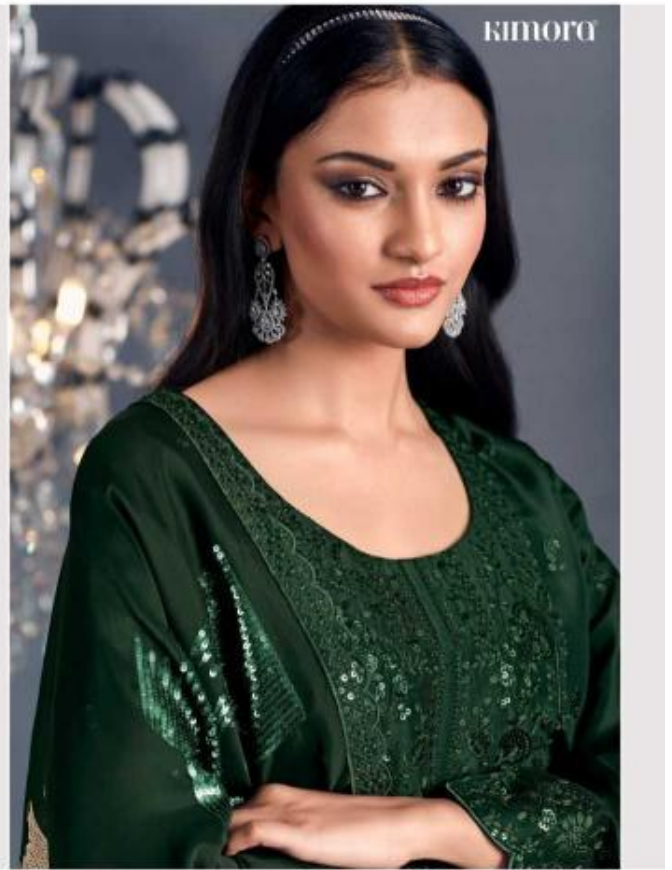

2163

KIMONO

2164

KIMORA

KIMORA

2168

2161

2162

PURE RUSSIAN SILK WITH TONAL THREAD AND SEQUINS
EMBROIDERY ON NECK LINE BUTTIS AND SCALLOPED
EMBROIDERY ON SLEEVES

DUPATTA

PURE ORGANZA WITH SEQUINS GRID EMBROIDERY AND
FOUR SIDE SCALLOPED BORDER

BOTTOM

PURE COTTON SATIN