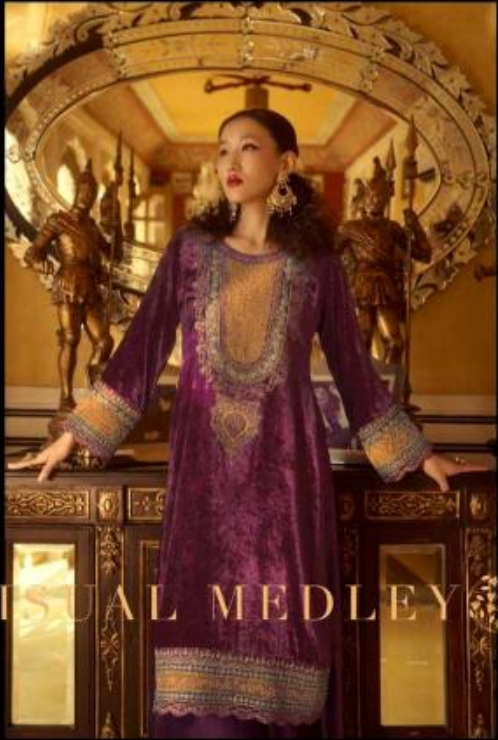

AIQA

A-1115