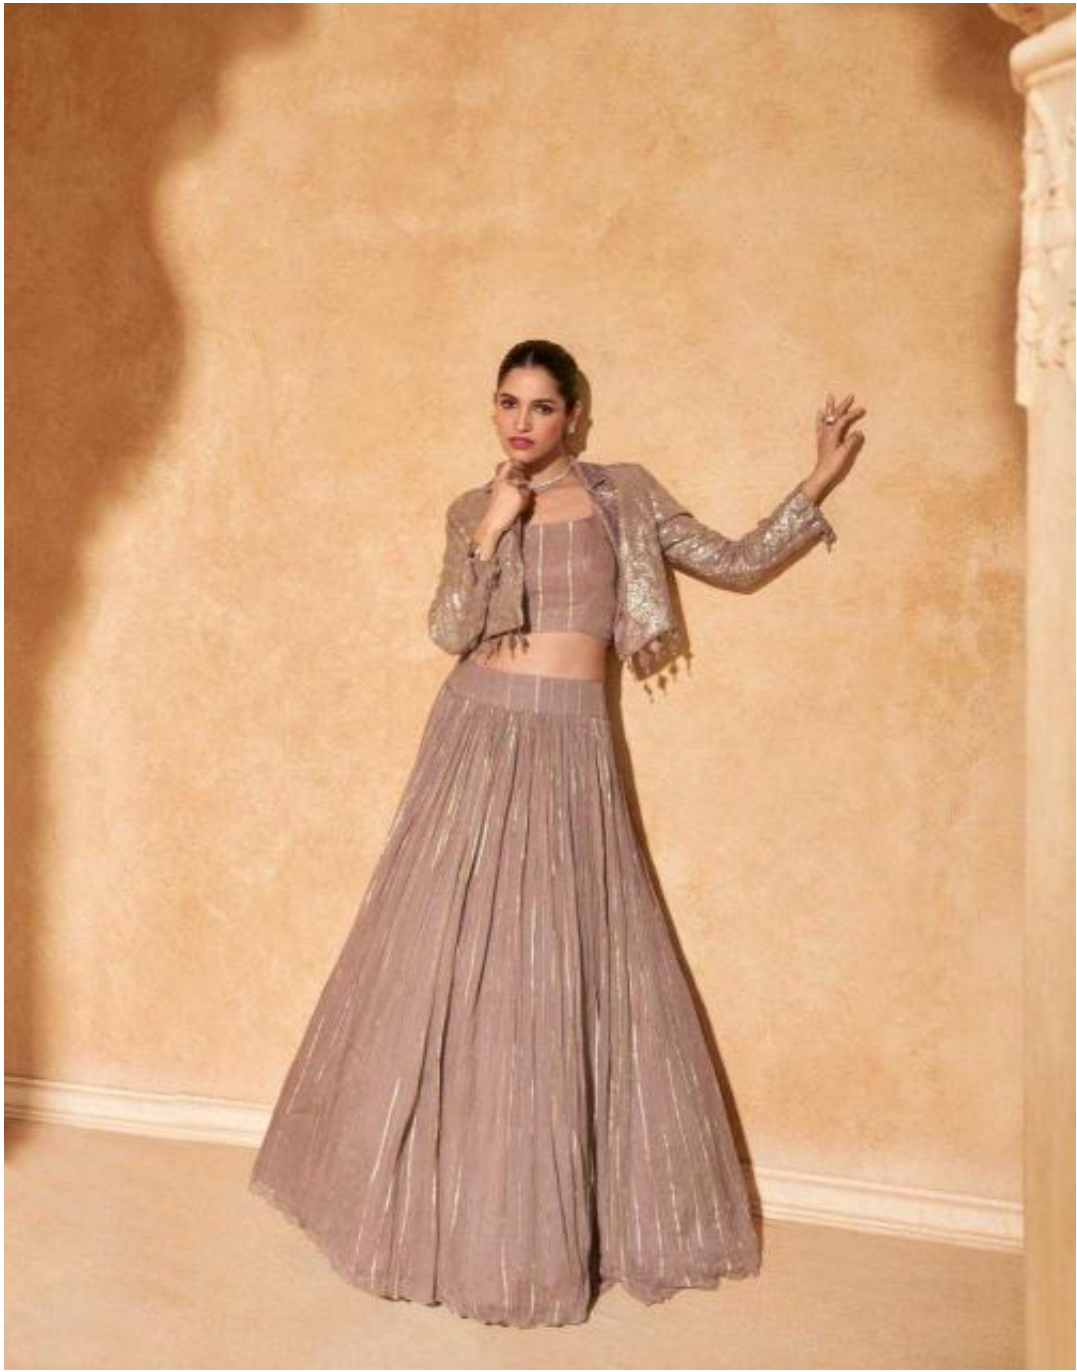

# *Raas*

**SAYURI**<sup>®</sup>  
Designer

---

SUMMER FASHION

SS COLLECTION-2023

---

**CODE - 5605**

**SAYURI**<sup>®</sup>  
Designer