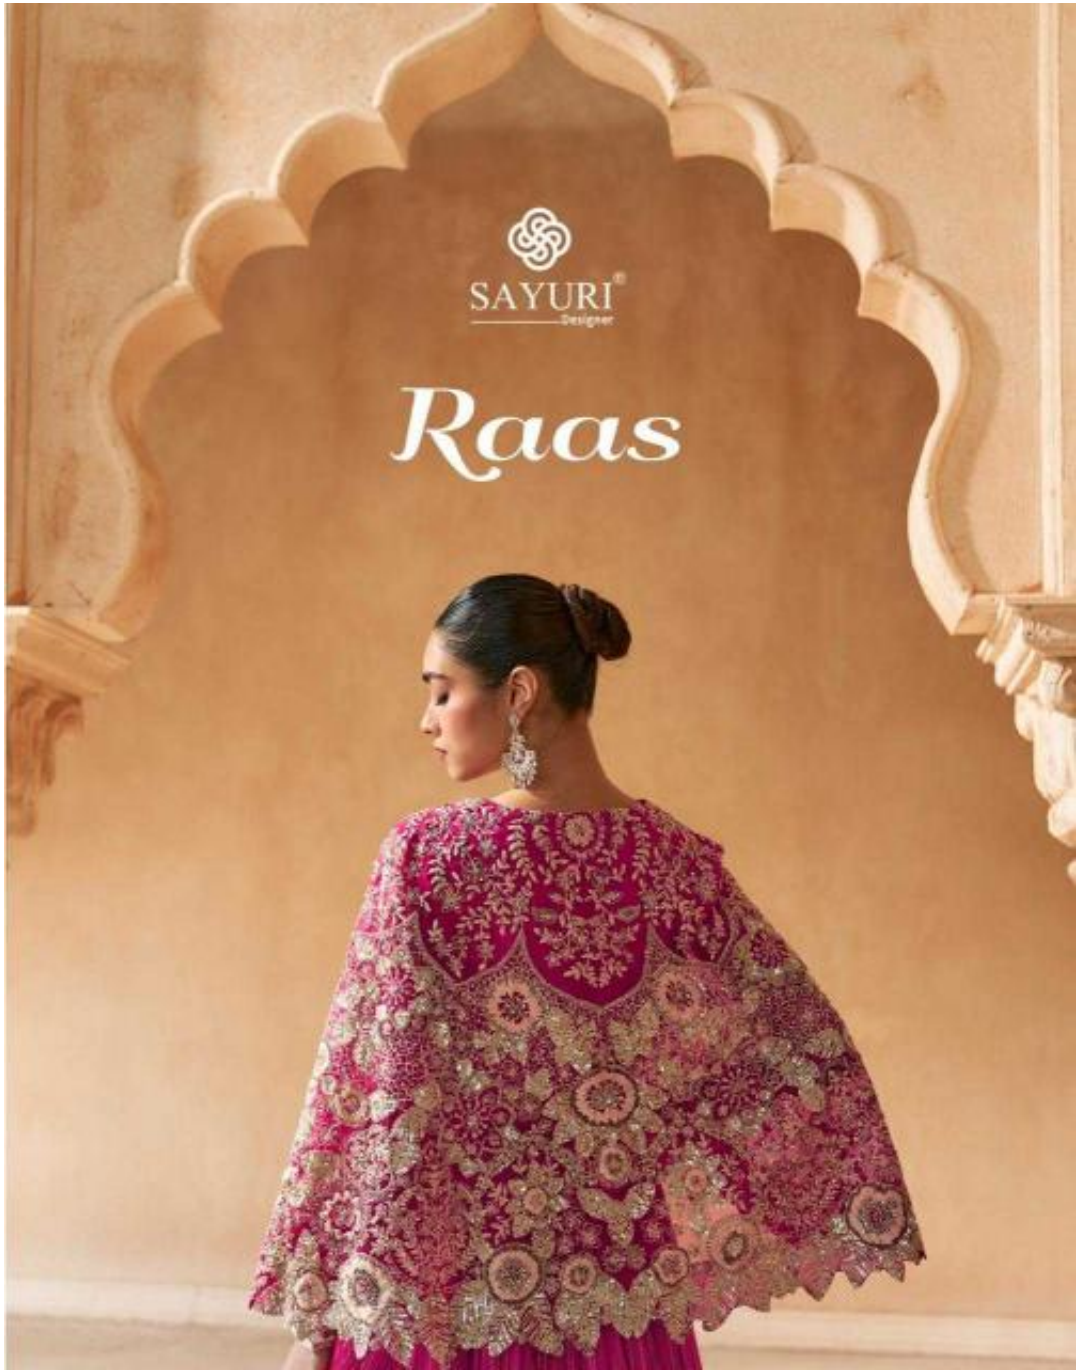

SAYURI®
Designer

Raas