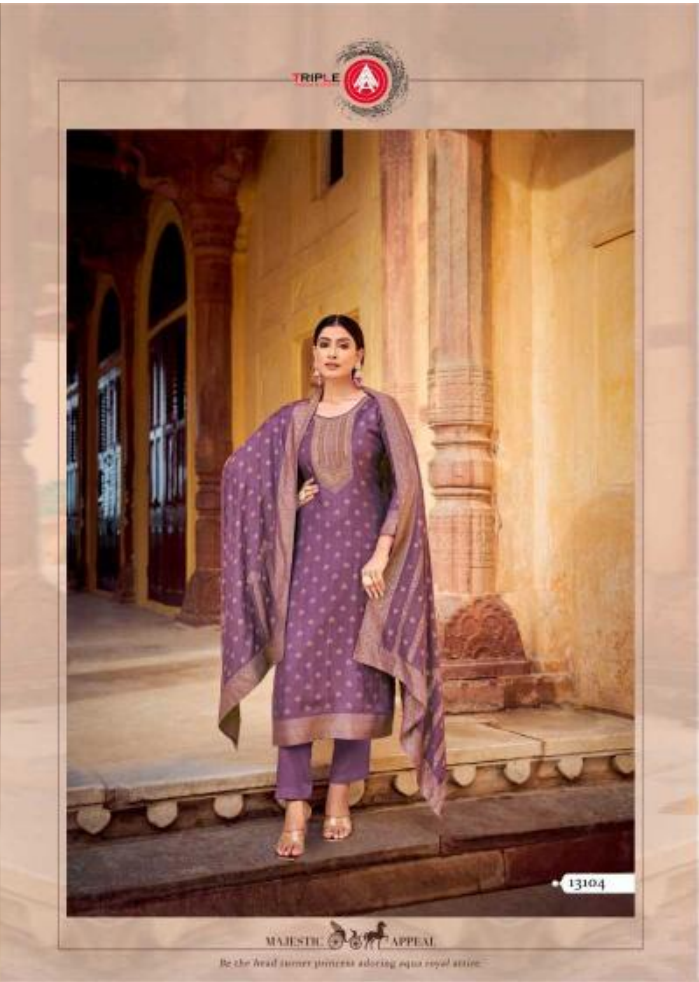

PERFECT FABRICAL

A RANGE OF FASHIONABLE, COMFORTABLE, FUNCTIONAL AND AFFORDABLE

13106

RIP E

BLESS

13102

13101

13102

13103

13104

13105

13106

- TOP - VISCOS PASHMINA JEQUARD DIAMOND WORK
- BOTTOM VISCOS PASHMINA
- DUPATTA - VISCOS PASHMINA JEQUARD
- DESIGNS - 06

CATALOGUE :- **SEESHMAHAL**

IMMENSE  ROYALTY

Just like you're supposed straight outta royal empire!