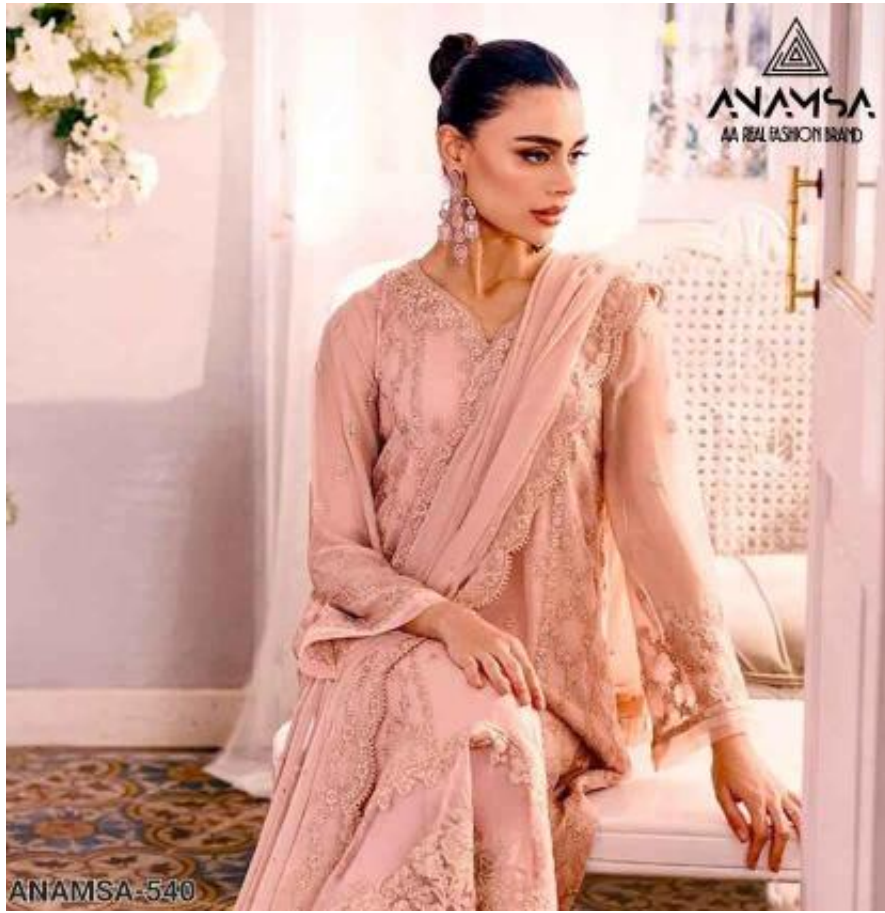

SEMI STICH COLLECTION

TOP- PURE FOX GEORGETTE WITH HEAVY EMBROIDERY AND SEQUENCE WORK
BOTTOMINNER- DULL SHANTOON
DUPATTA- PURE GEORGETTE FANCY DUPATTA AND HEAVY EMBROIDERY

7773
D.No:-540

ANAMSA-540

SEMI STICH COLLECTION

TOP- PURE FOX GEORGETTE WITH HEAVY EMBROIDERY AND SEQUENCE WORK
BOTTOMINNER- DULL SHANTOON
DUPATTA- PURE GEORGETTE FANCY DUPATTA AND HEAVY EMBROIDERY

7773
D.No:-540

ANAMSA
AA REAL FASHION BRAND

ANAMSA-540