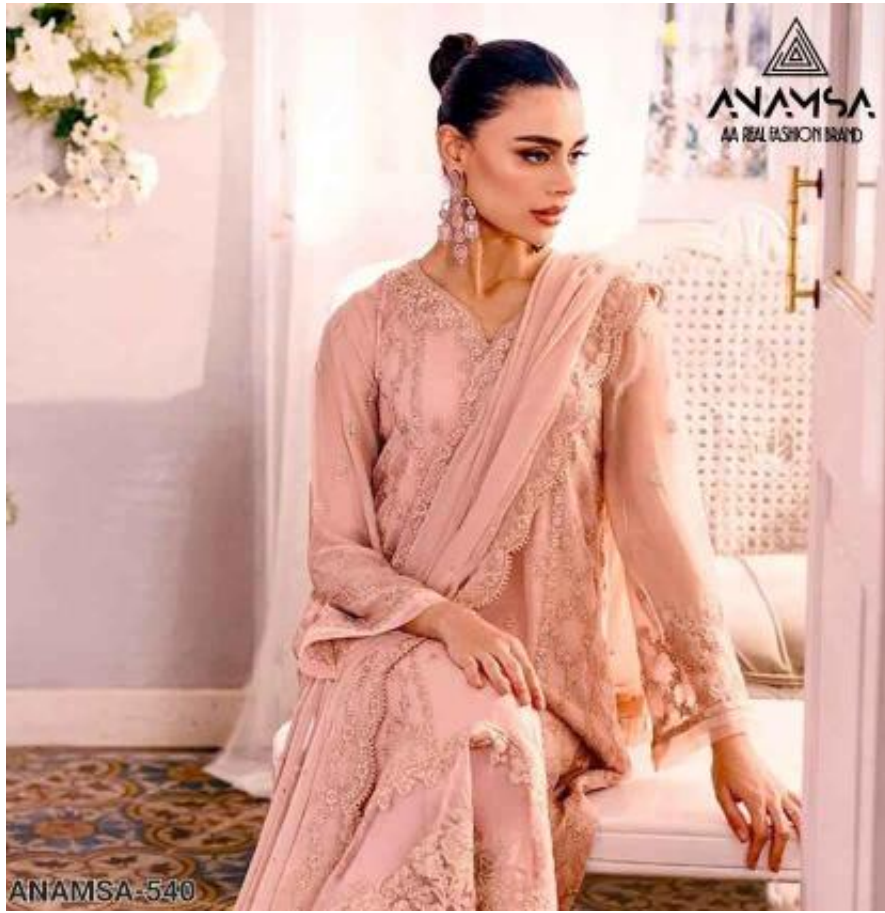

SEMI STICH COLLECTION

TOP- PURE FOX GEORGETTE WITH HEAVY EMBROIDERY AND SEQUENCE WORK
BOTTOMINNER- DULL SHANTOON
DUPATTA- PURE GEORGETTE FANCY DUPATTA AND HEAVY EMBROIDERY

7773
D.No:-540

SEMI STICH COLLECTION

TOP- PURE FOX GEORGETTE WITH HEAVY EMBROIDERY AND SEQUENCE WORK
BOTTOMINNER- DULL SHANTOON
DUPATTA- PURE GEORGETTE FANCY DUPATTA AND HEAVY EMBROIDERY

7773
D.No:-540

ANAMSA
AA REAL FASHION BRAND

ANAMSA-540