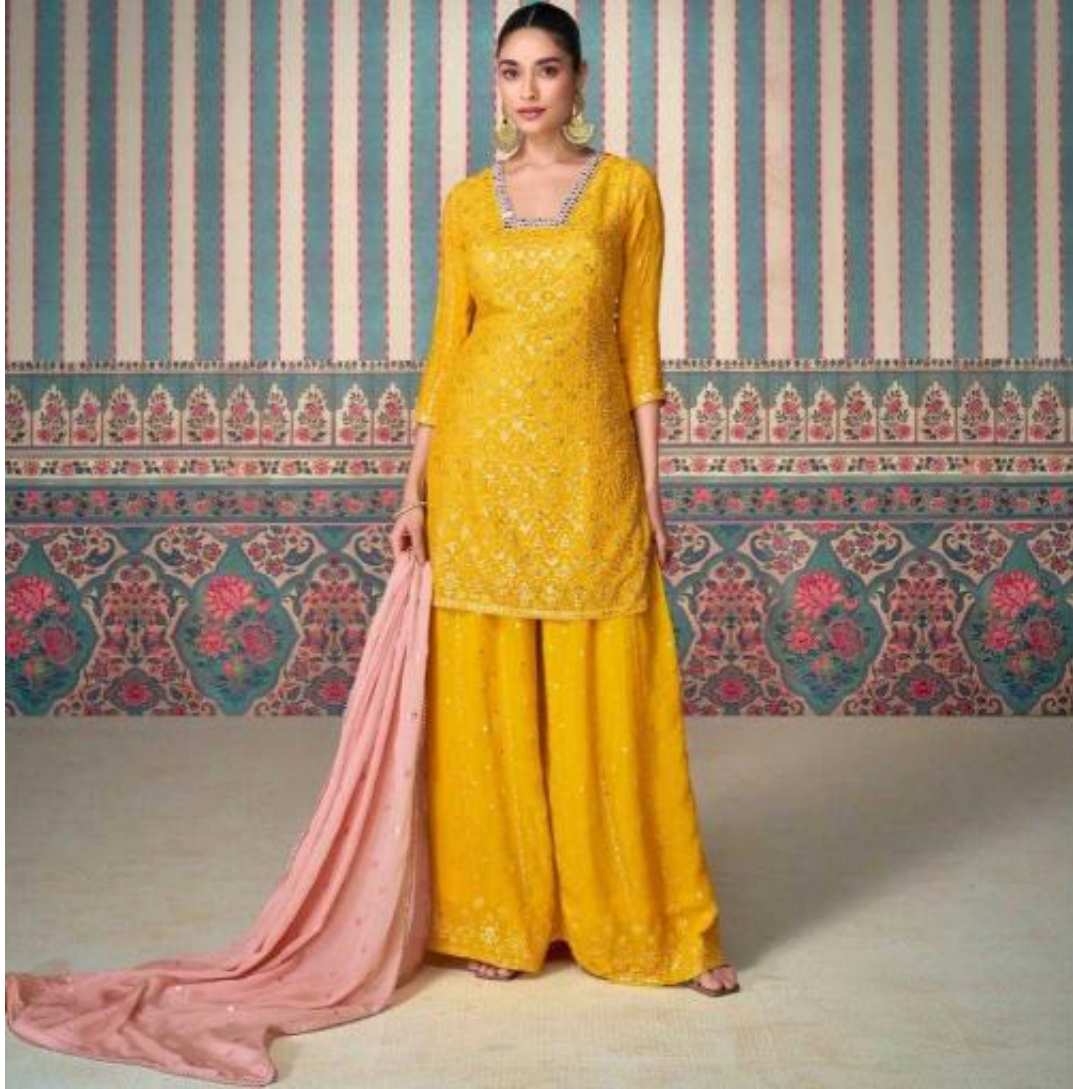

SHAGUN

SAYURI
Designer

SAYURI[®]
Designer

D NO-5618

SHAGUN

SAYURI
Designer

D NO-5617 

D NO-5619 

D NO-5617

D NO-5618

D NO-5619

SHAGUN

www.sayuridesigner.com

SHAGUN

Super feminine cuts, clean aesthetics and intricate detailing makes this collection of traditional lehengas inspiring and sumptuous.

SAYURI®
Designer