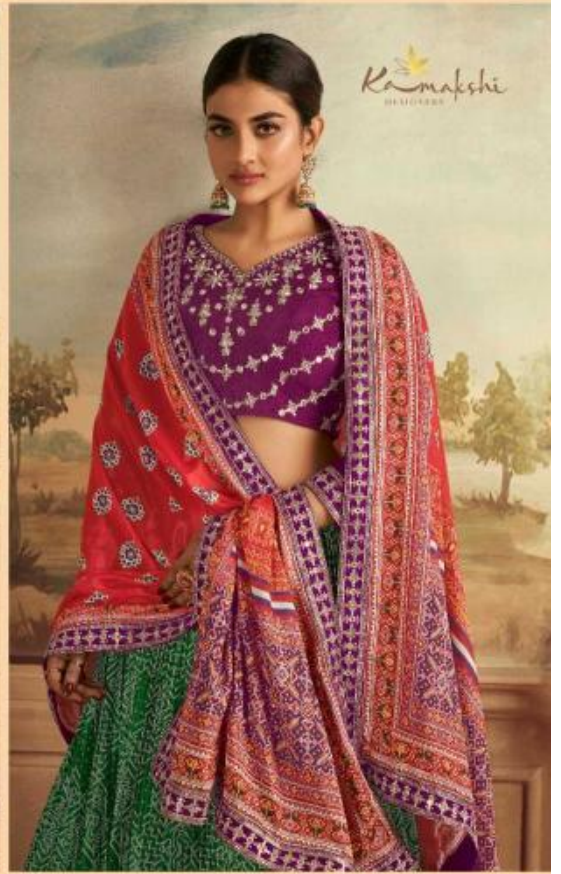

ELEGANT LOOK
The art of beauty.

2107 - 111

Kamakshi
DESIGNERS