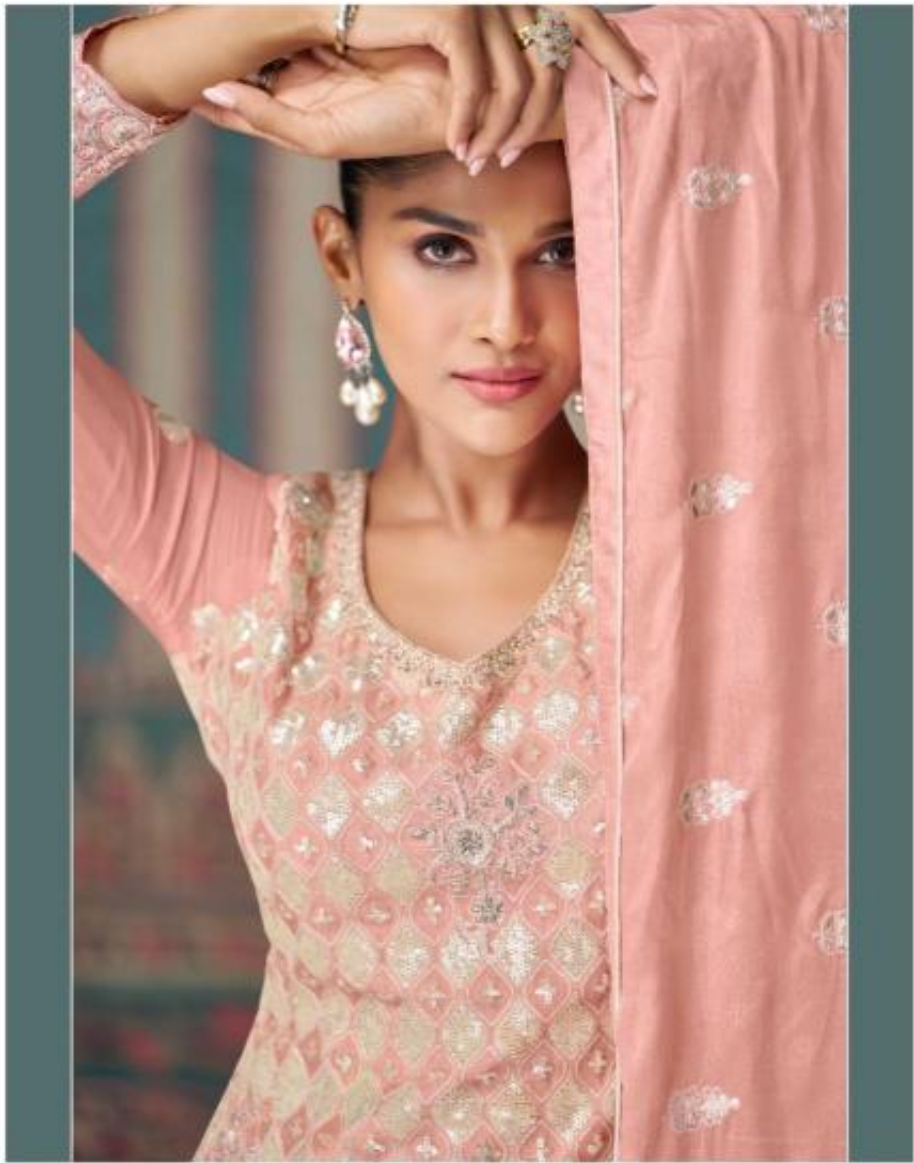

SHAGUN

SAYURI
Designer

SHAGUN

SAYURI
Designer

www.sayuridesigner.com

SHAGUN

Super feminine cuts, clean aesthetics and intricate detailing makes this collection of traditional lehengas inspiring and sumptuous.