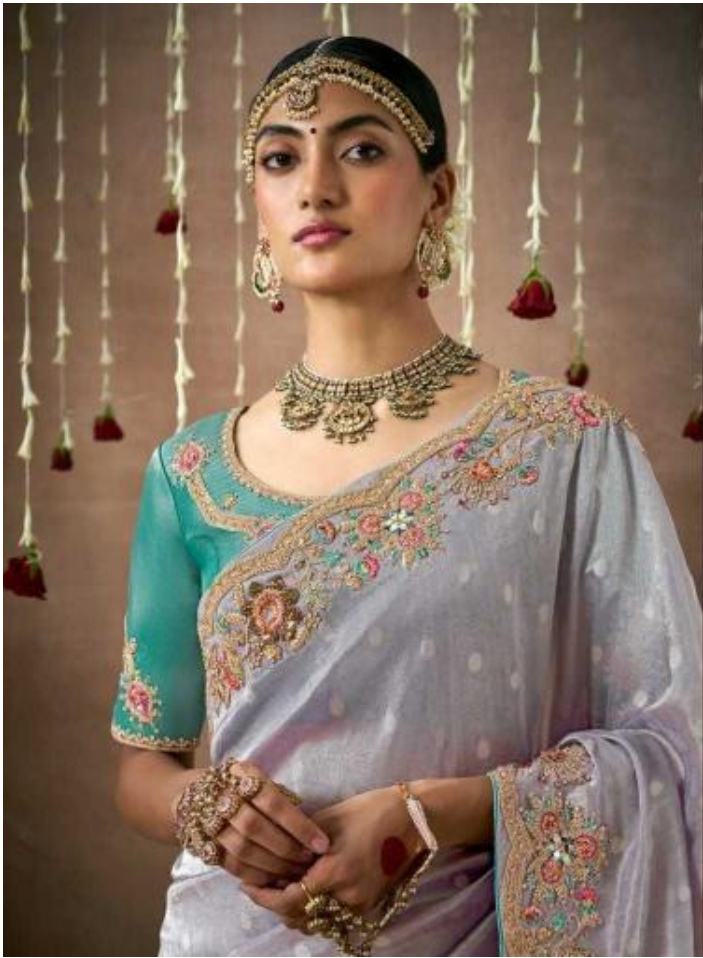

sindhuri
BY RINDORA

कुल्लु