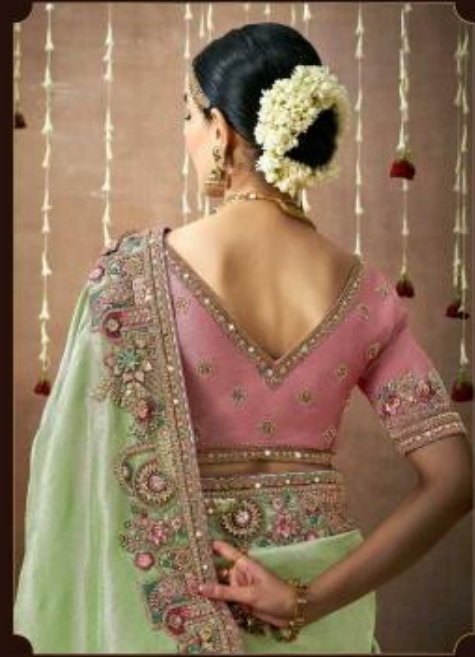

sindhuri
BY RIMORA