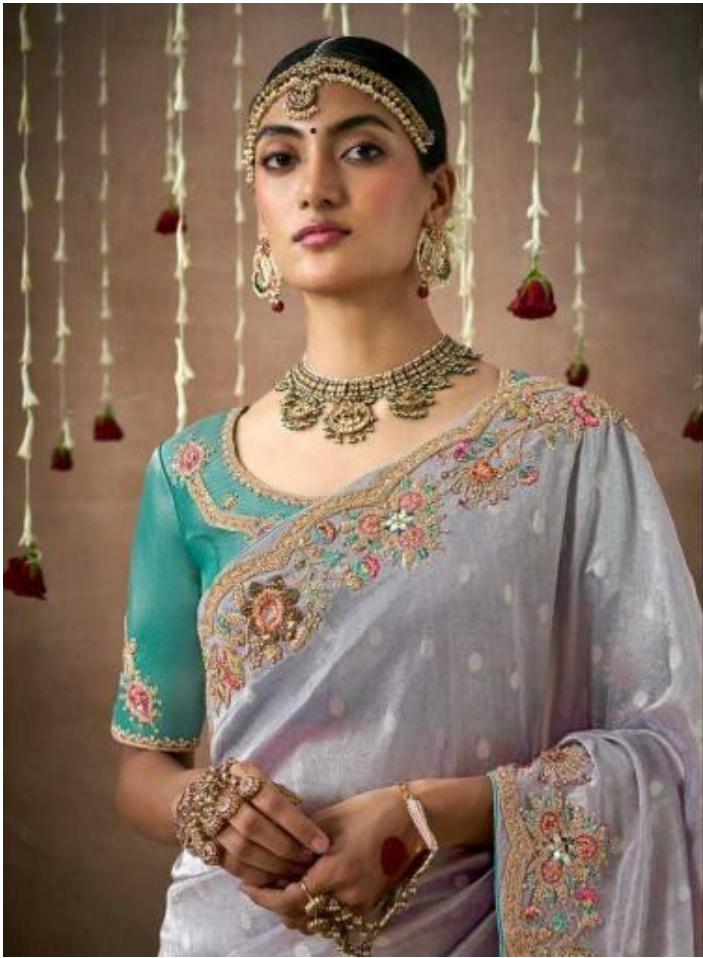

sindhuri
BY RINDORA

कुल्हड़