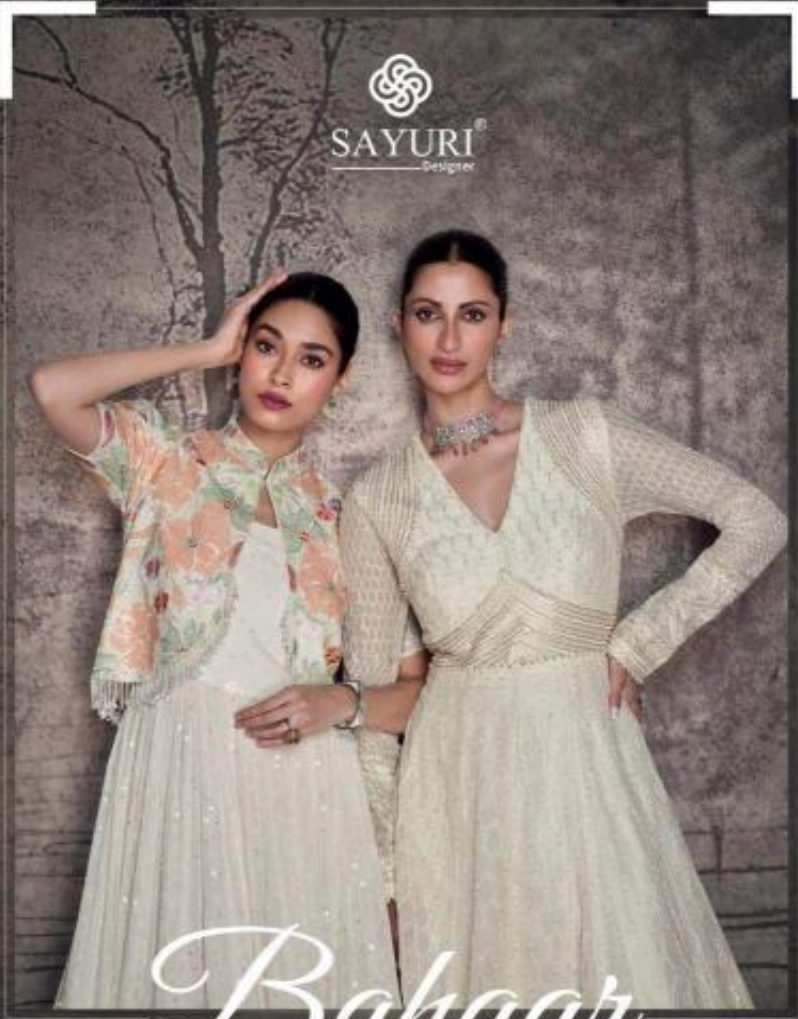

SAYURI<sup>®</sup>  
Designer

*Bahaar*

SAYURI<sup>®</sup>  
Designer

*Bahaar*

SAYURI®  
Designer

D NO-5606

*Bahaar*

SAYURI®  
Designer

A scintillating plethora of timeless  
masterpiece inspired by beauty from Indian culture.

**D NO-5608**