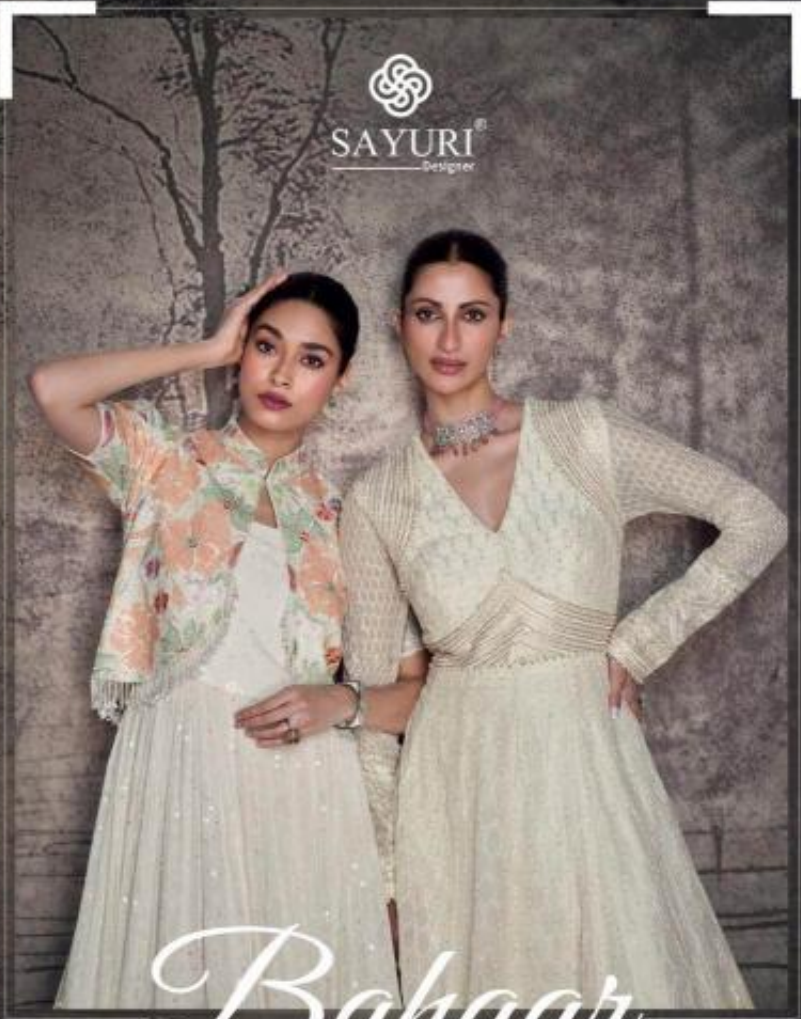

SAYURI<sup>®</sup>  
Designer

*Bahaar*

SAYURI<sup>®</sup>  
Designer

*Bahaar*

SAYURI®  
Designer

D NO-5606

*Bahaar*

SAYURI®  
Designer

A scintillating plethora of timeless  
masterpiece inspired by beauty from Indian culture.

**D NO-5608**