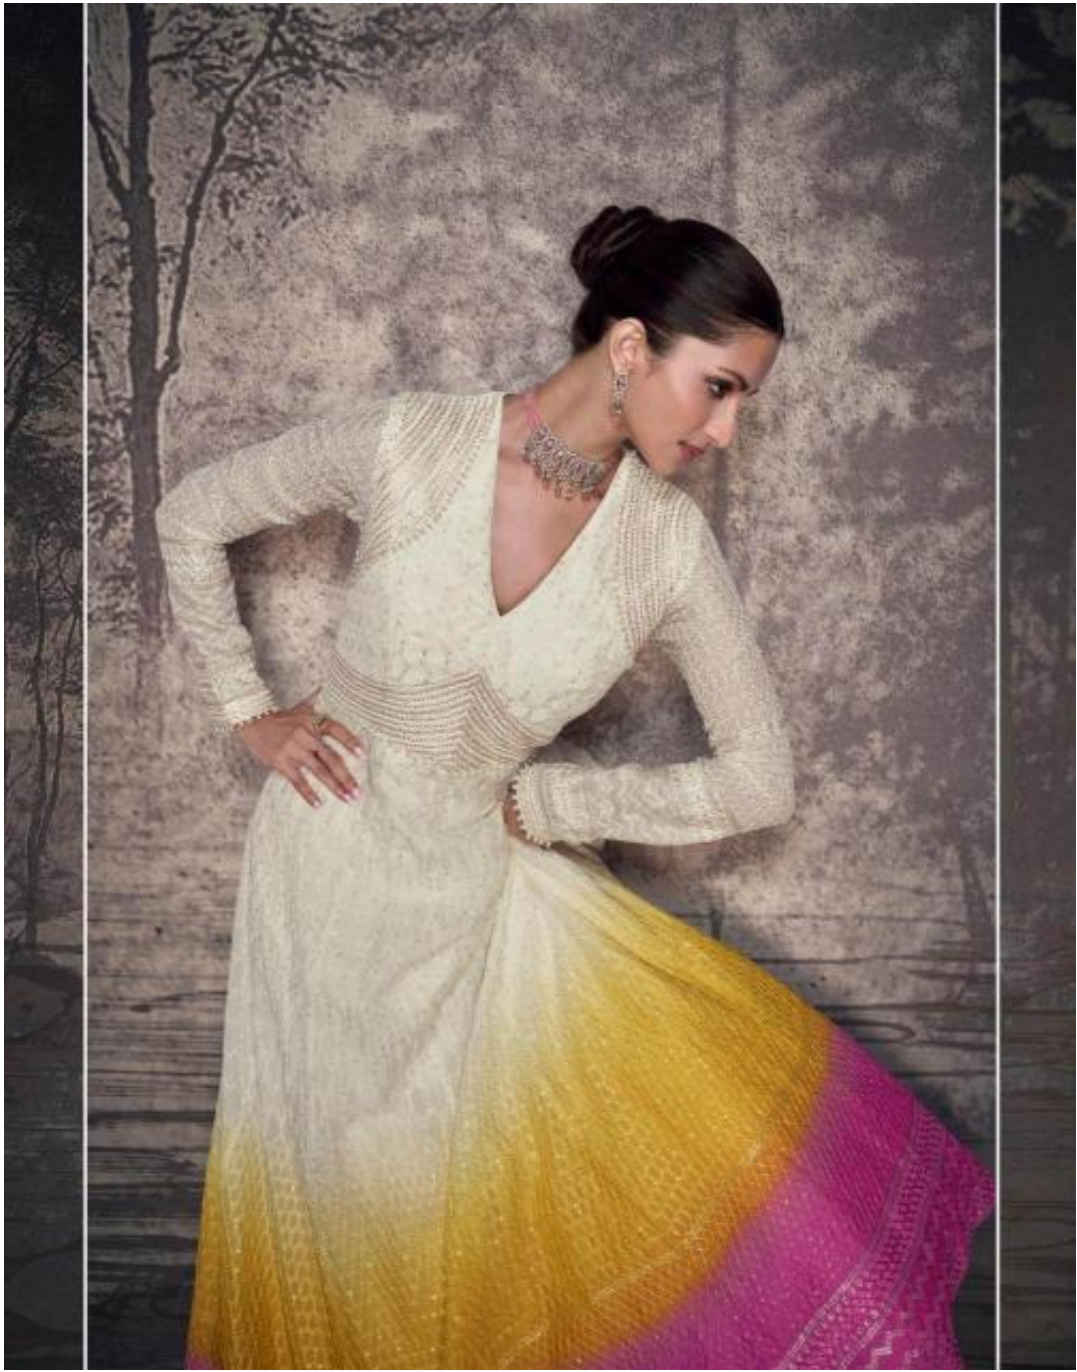

SAYURI<sup>®</sup>  
Designer

*Bahaar*

SAYURI<sup>®</sup>  
Designer

*Bahaar*

SAYURI®  
Designer

D NO-5606

*Bahaar*

SAYURI®  
Designer

A scintillating plethora of timeless  
masterpiece inspired by beauty from Indian culture.

**D NO-5608**