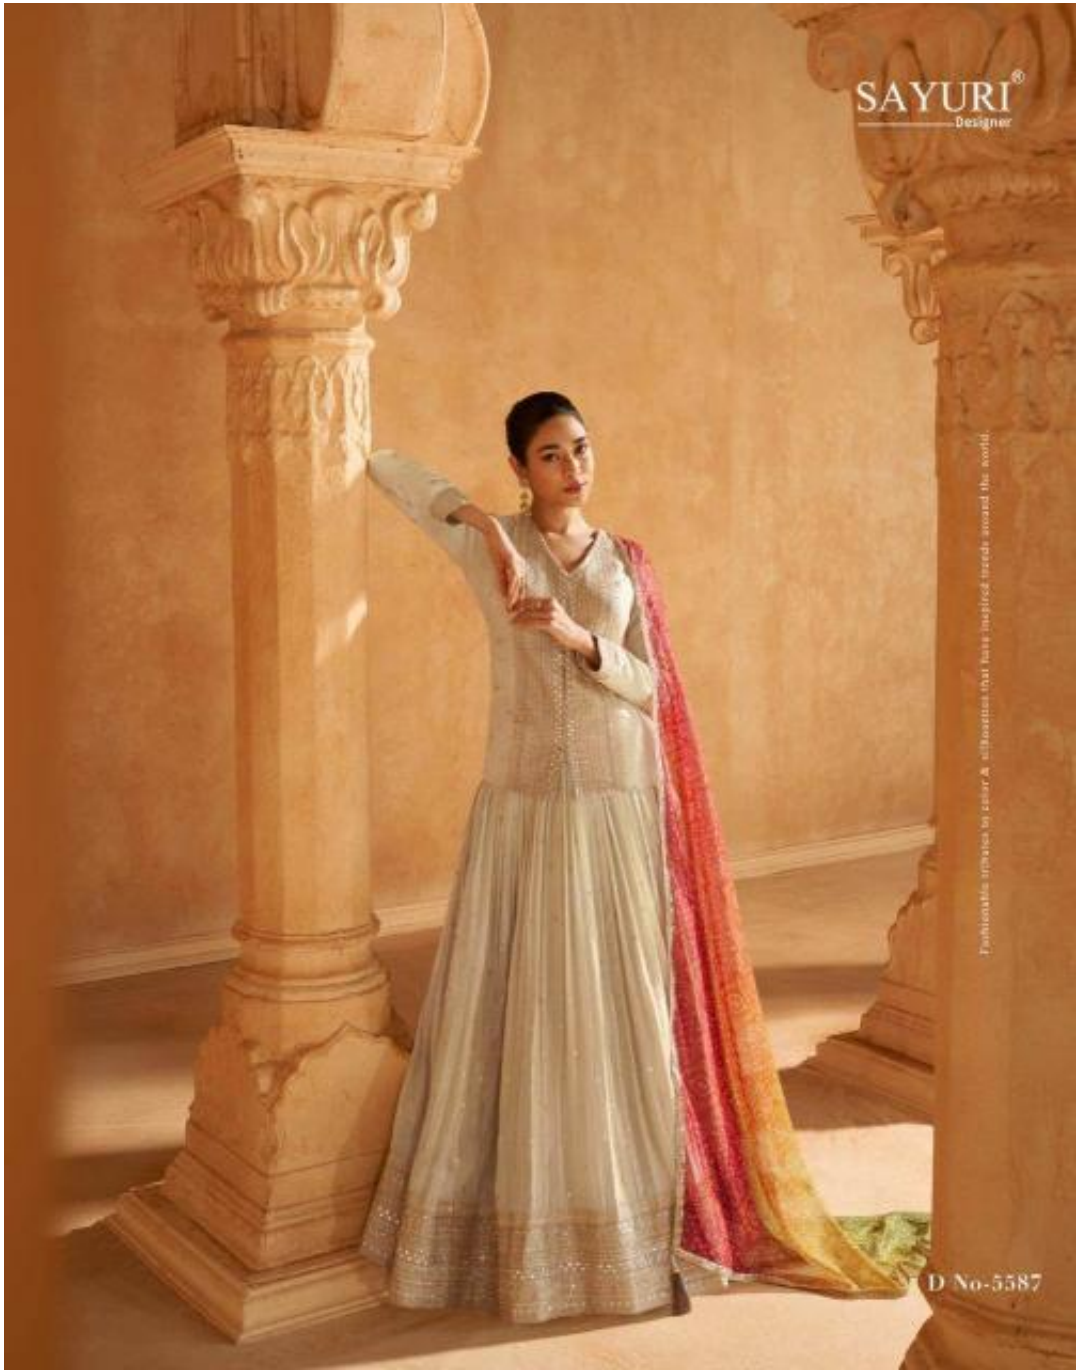

SAYURI®
Designer

Fashionable dresses in color & silhouette that have inspired trends around the world.

D No-5587