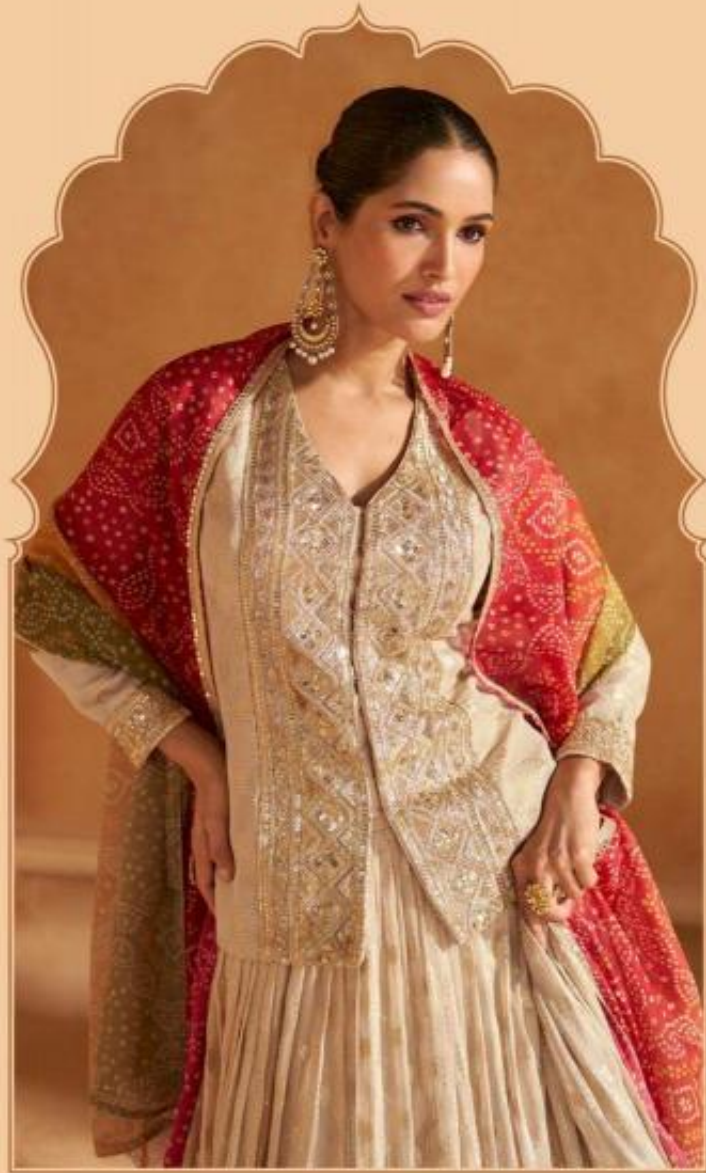

TORAN

SAYURI®
Designer

TORAN

SAYURI®
Designer

ETHNIC ALTERNATIVE

TORAN

*Every creation was classic yet versatile with a modern touch given even
the most traditional garment while retaining its
richness of embroidery, detailing & textures*

SAYURI®
Designer

D No-5586

Silhouettes that dance between tradition and innovation.

SAYURI[®]
Designer

D No-5586

Everything you need to refresh your festive wardrobe from dateless drapes to the color craze of the season.