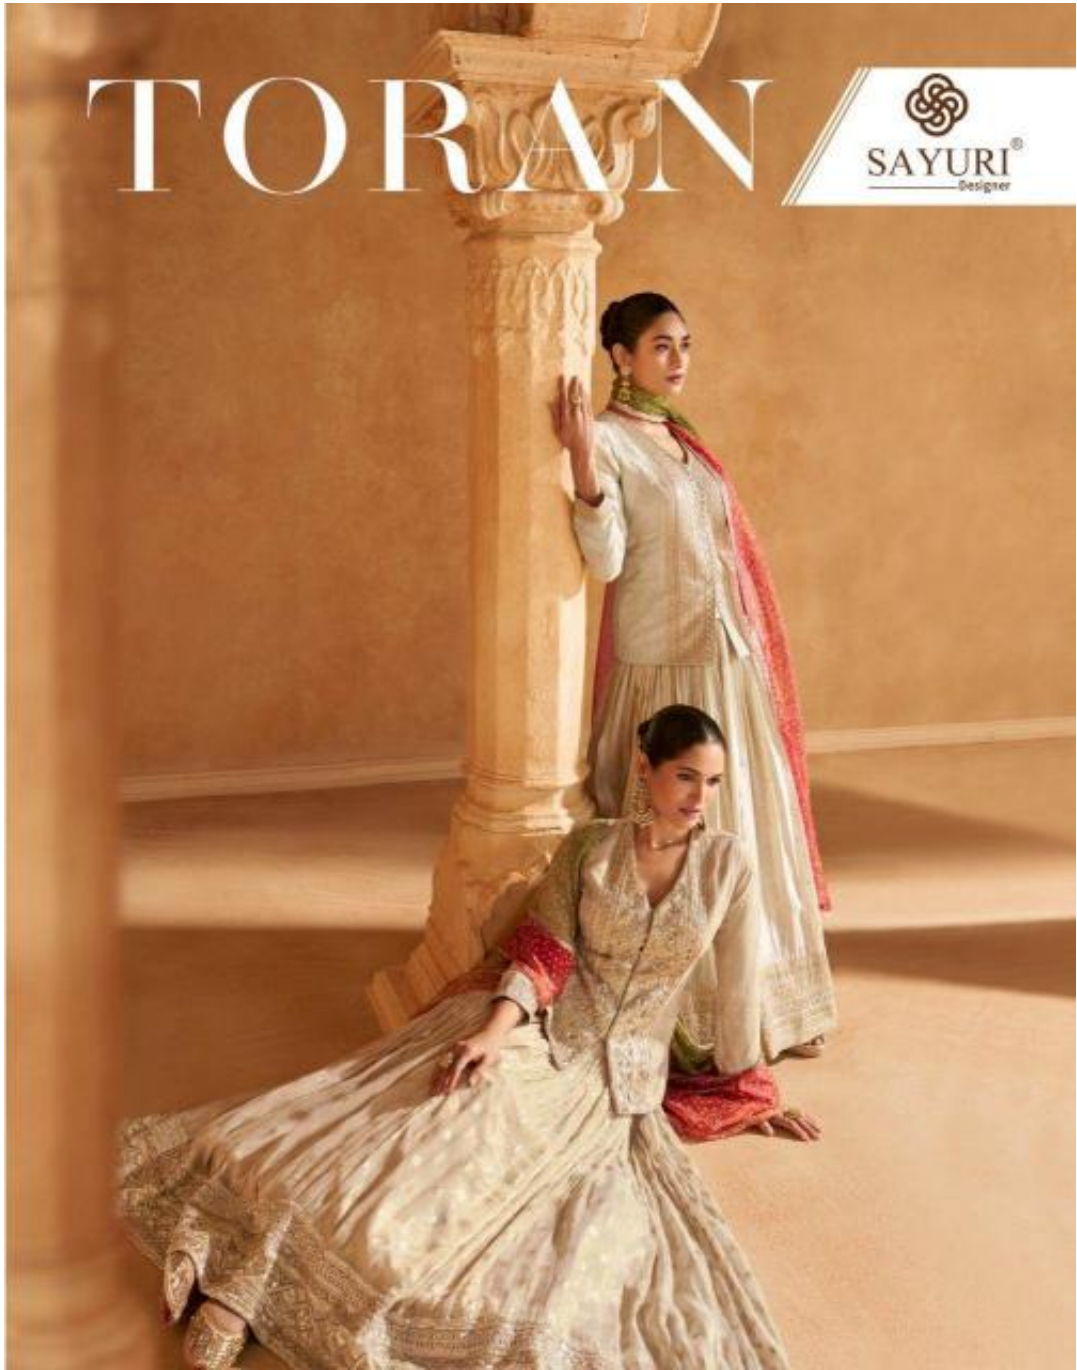

# TORAN

  
SAYURI®  
Designer

# TORAN

  
SAYURI®  
Designer

ETHNIC ALTERNATIVE

# TORAN

*Every creation was classic yet versatile with a modern touch given even  
the most traditional garment while retaining its  
richness of embroidery, detailing & textures*

SAYURI®  
Designer

D No-5586