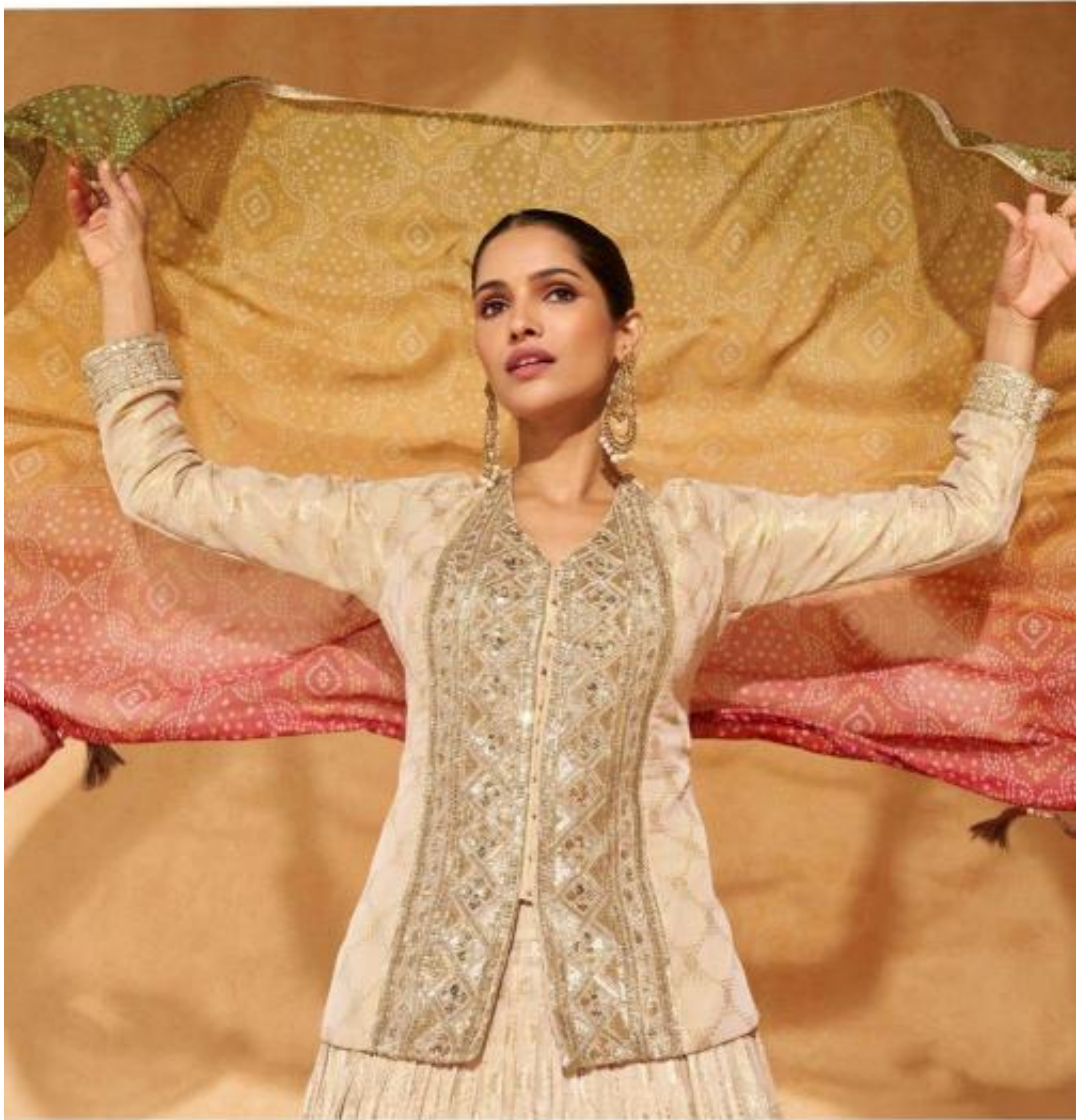

TORAN

SAYURI®
Designer

TORAN

SAYURI®
Designer

ETHNIC ALTERNATIVE

TORAN

*Every creation was classic yet versatile with a modern touch given even
the most traditional garment while retaining its
richness of embroidery, detailing & textures*

SAYURI®
Designer

D No-5586

Silhouettes that dance between tradition and innovation.

SAYURI[®]
Designer

D No-5586

Everything you need to refresh your festive wardrobe from dateless drapes to the color craze of the season.