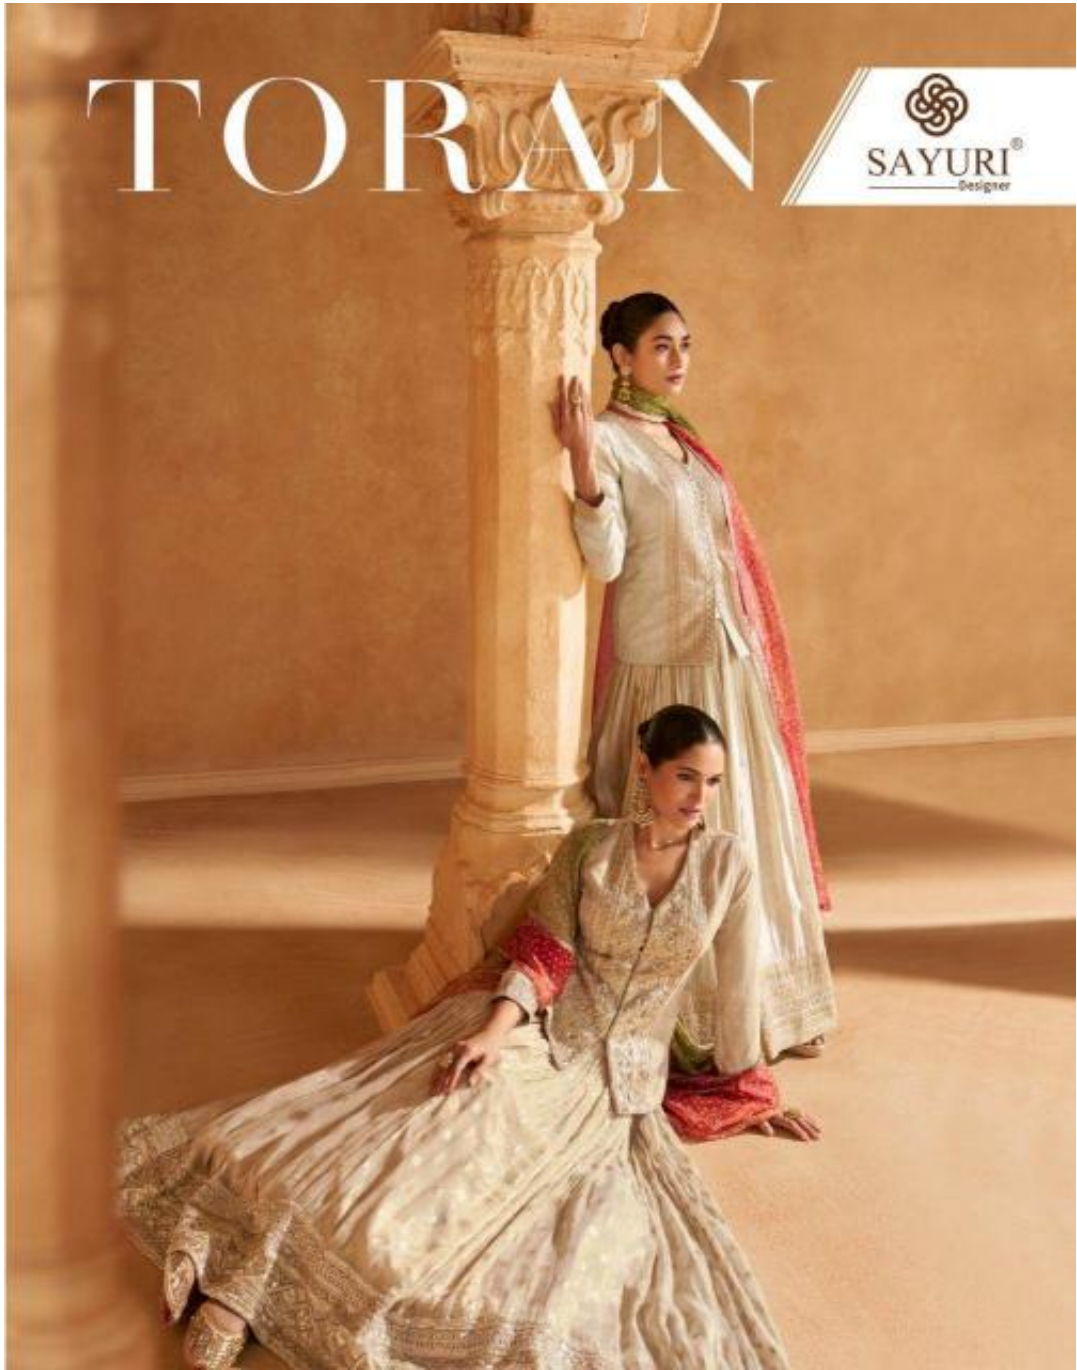

TORAN

SAYURI®
Designer

TORAN

SAYURI®
Designer

ETHNIC ALTERNATIVE

TORAN

*Every creation was classic yet versatile with a modern touch given even
the most traditional garment while retaining its
richness of embroidery, detailing & textures*

SAYURI®
Designer

D No-5586

Silhouettes that dance between tradition and innovation.

SAYURI[®]
Designer

D No-5586

Everything you need to refresh your festive wardrobe from dateless drapes to the color craze of the season.

SAYURI®
Designer

Fashionable dresses in color & silhouette that have inspired trends around the world.

D No-5587

D No-5586

D No-5587

SAYURI®
Designer

TORAN