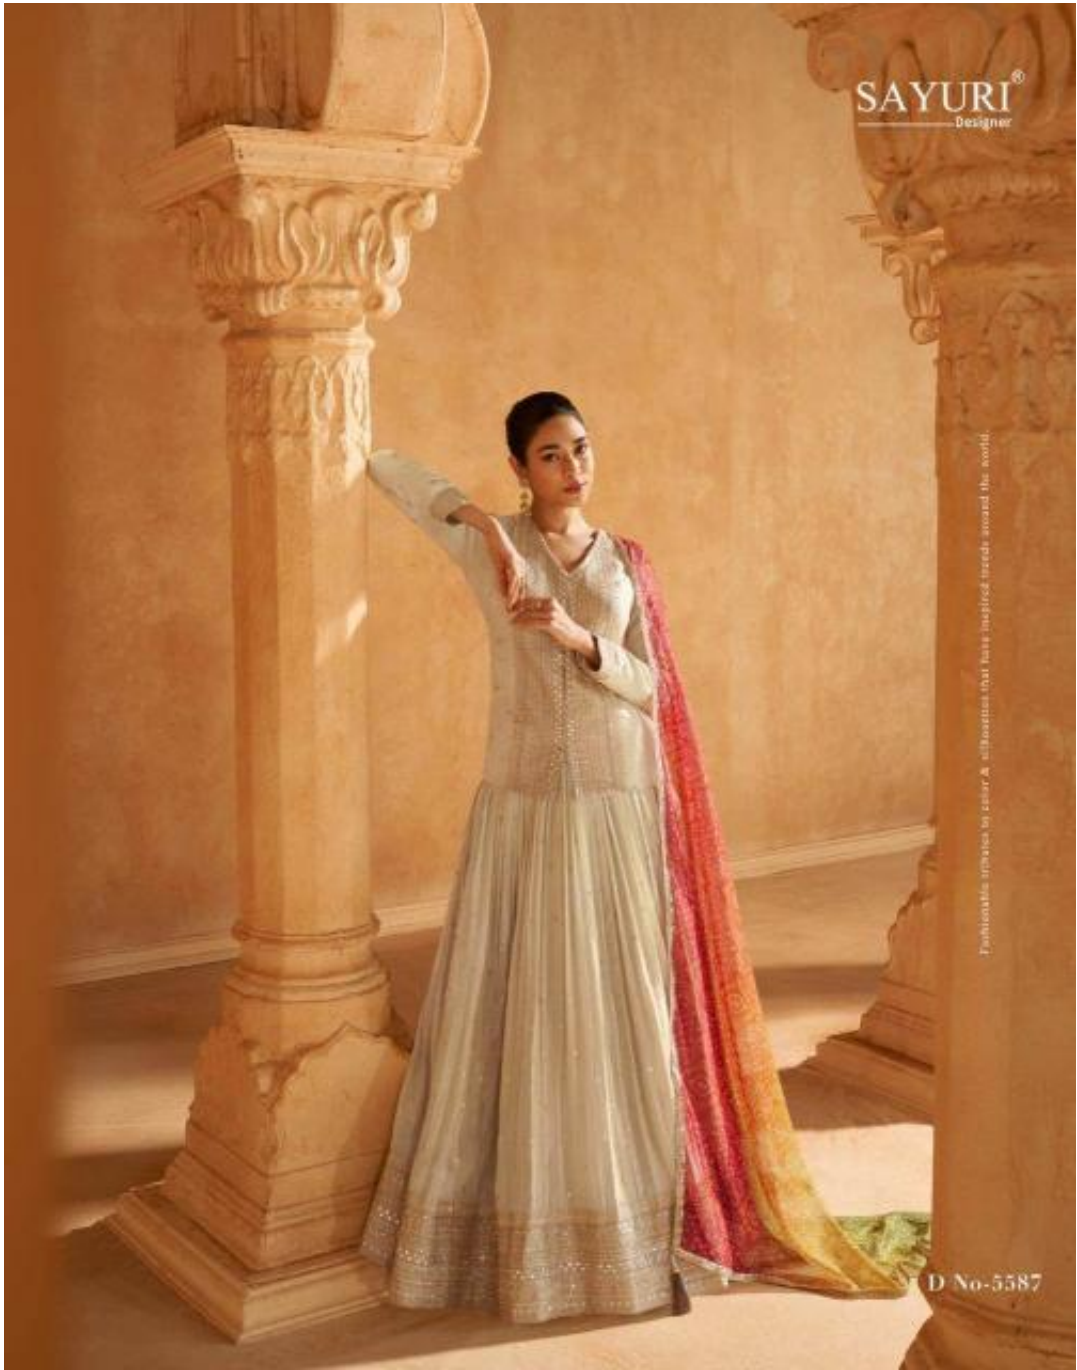

SAYURI®
Designer

Fashionable dresses in color & silhouette that have inspired trends around the world.

D No-5587