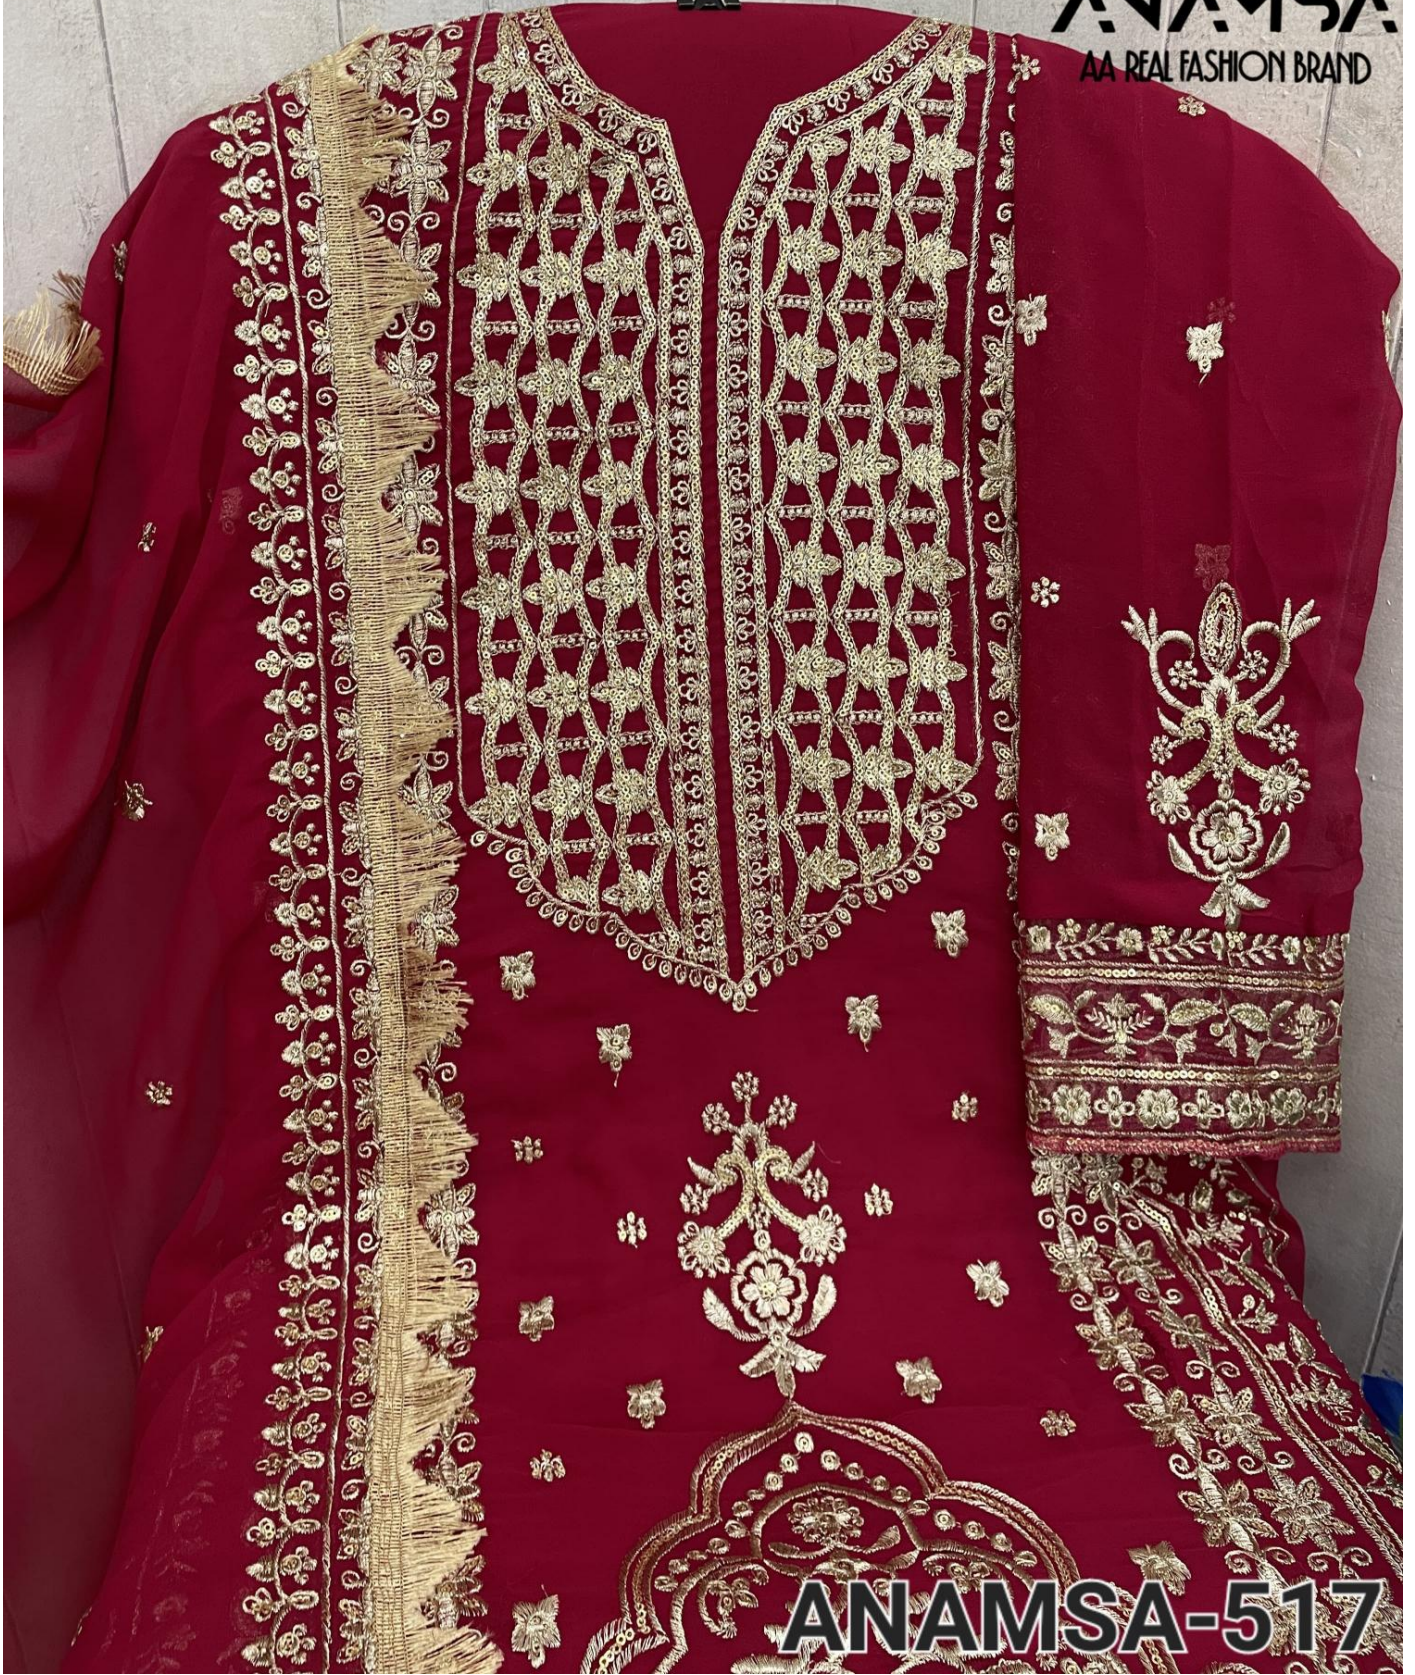

ANAMSA
AA REAL FASHION BRAND

ANAMSA-517