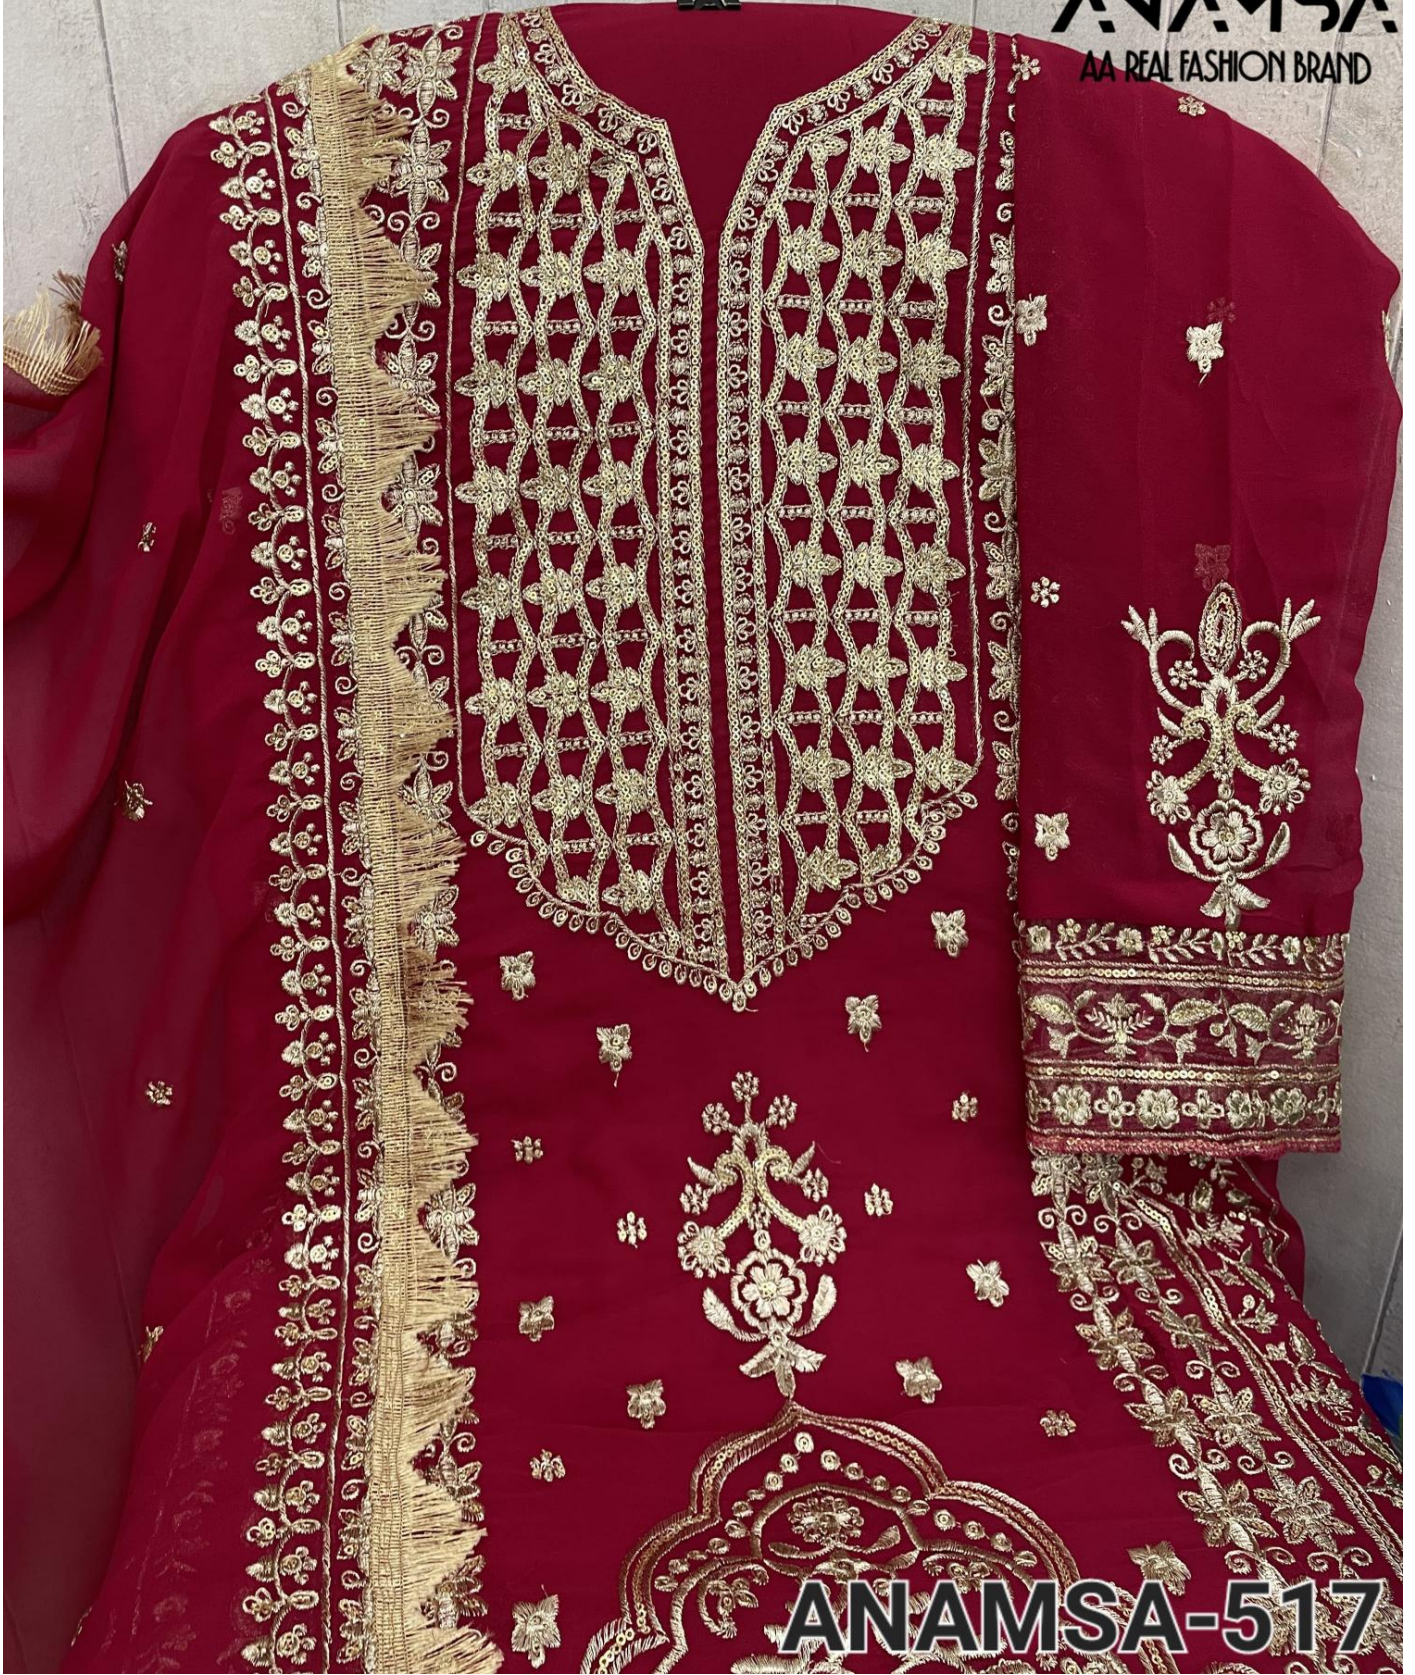

ANAMSA
AA REAL FASHION BRAND

SEMI STICH COLLECTION

TOP- PURE FOX GEORGETTE WITH HEAVY EMBROIDERY WITH SEQUENCE WORK
BOTTOMINNER- DULL SHANTOON
DUPATTA- PURE FOX GEORGETTE FANCY DUPATTA WITH HEAVY EMBROIDERY

7773
D.No:-517

ANAMSA
AA REAL FASHION BRAND

ANAMSA
AA REAL FASHION BRAND

ANAMSA-517

ANAMSA
AA REAL FASHION BRAND

ANAMSA-517

ANAMSA
AA REAL FASHION BRAND

ANAMSA-517