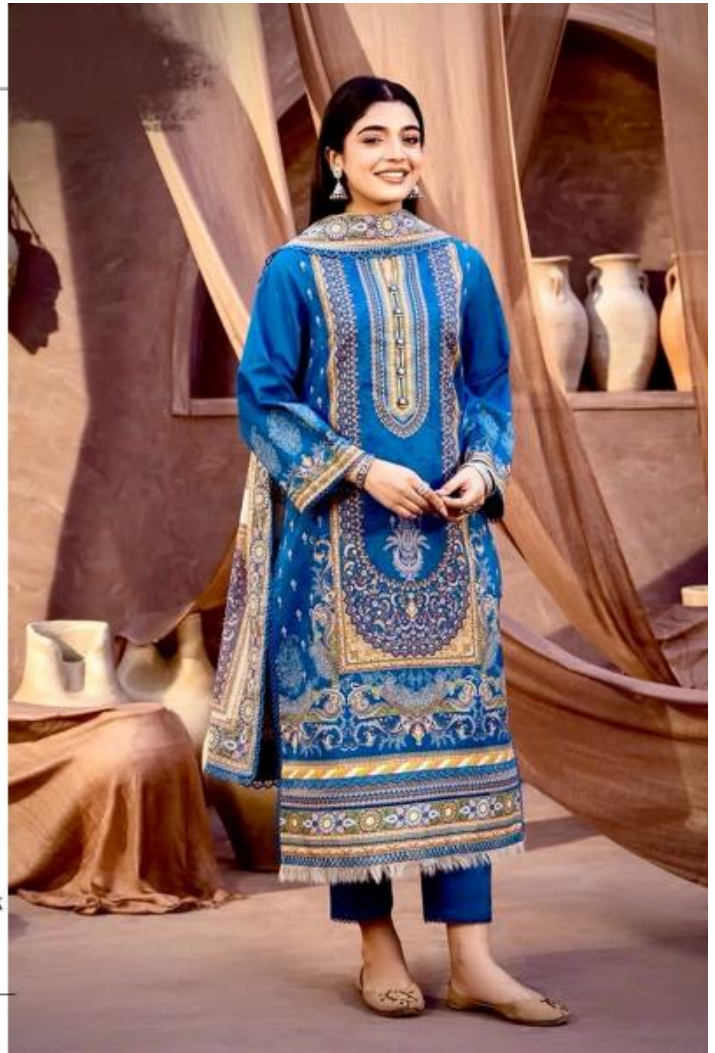

ANAMSA A PRINT
HEAVY JAAM COTTON COLLECTION UNSTITCHED

TOP- PURE EXPORT QUALITY JAAM COTTON DIGITAL PRINT WITH HEAVY EMBROIDERY AND SEQUENCE WORK
BOTTOM- HEAVY QUALITY PURE COTTON
DUPATTA- PURE ~~100% COTTON~~ FANCY DUPATTA WITH DIGITAL PRINT

7773
D.No:-456