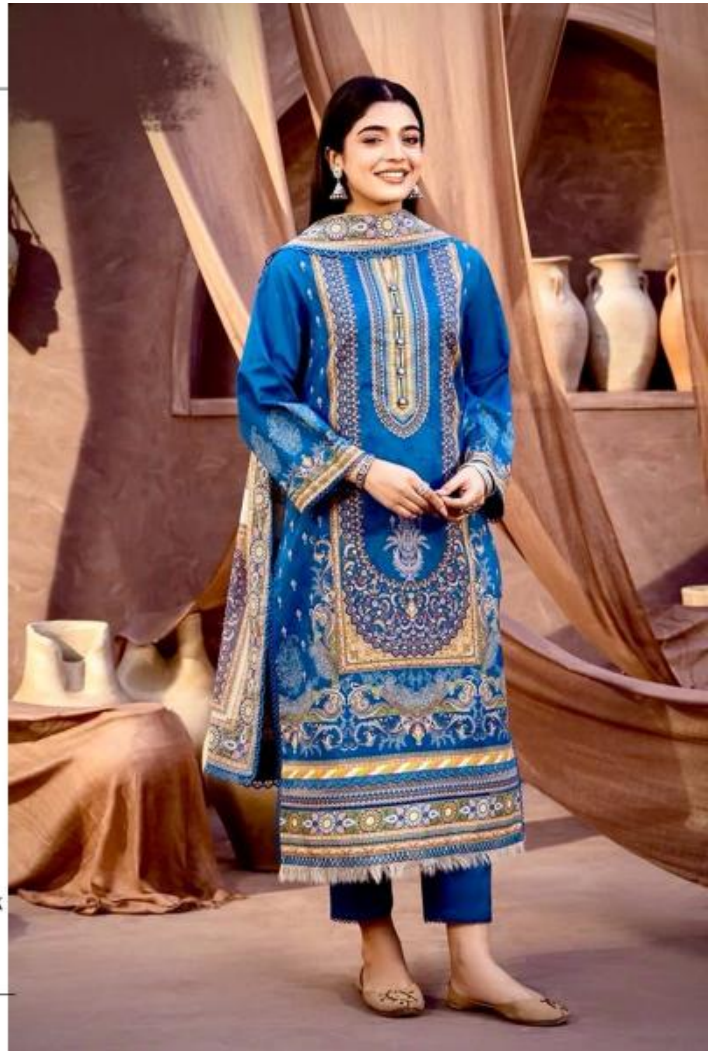

ANAMSA A PRINT
HEAVY JAAM COTTON COLLECTION UNSTITCHED

TOP- PURE EXPORT QUALITY JAAM COTTON DIGITAL PRINT WITH HEAVY EMBROIDERY AND SEQUENCE WORK
BOTTOM- HEAVY QUALITY PURE COTTON
DUPATTA- PURE ~~100% COTTON~~ FANCY DUPATTA WITH DIGITAL PRINT

7773
D.No:-456