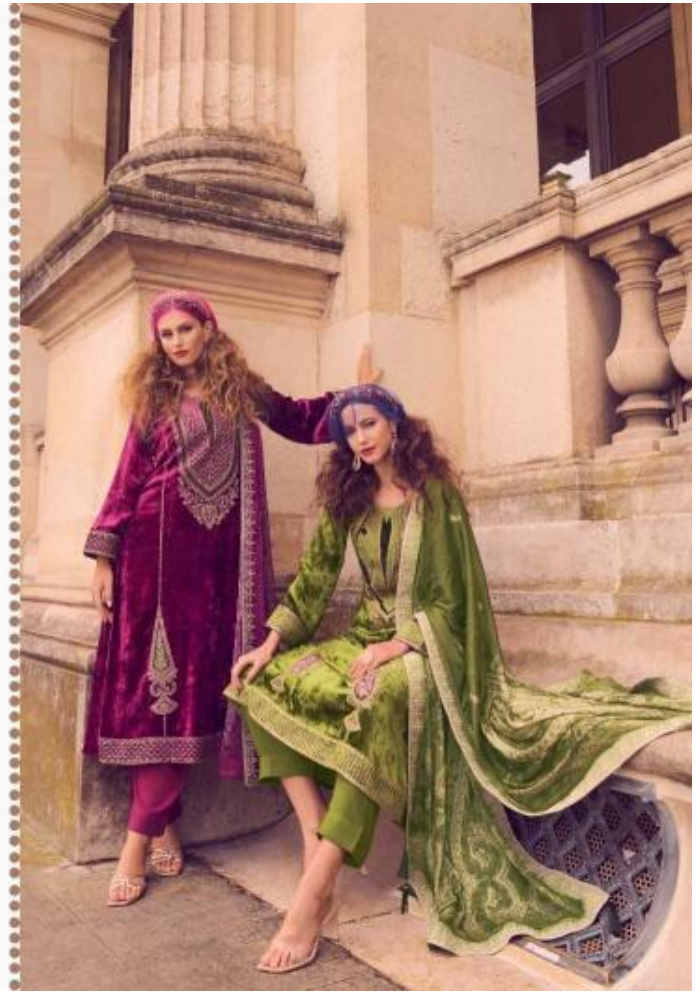

RANJATI

Azalea

TOP

Plush Velvet Applique With Velvet in Form of
Designer Work

BOTTOM

Pure Pashmina Dyed

DUPATTA

Pure Chinnon With Four side Embrodairy