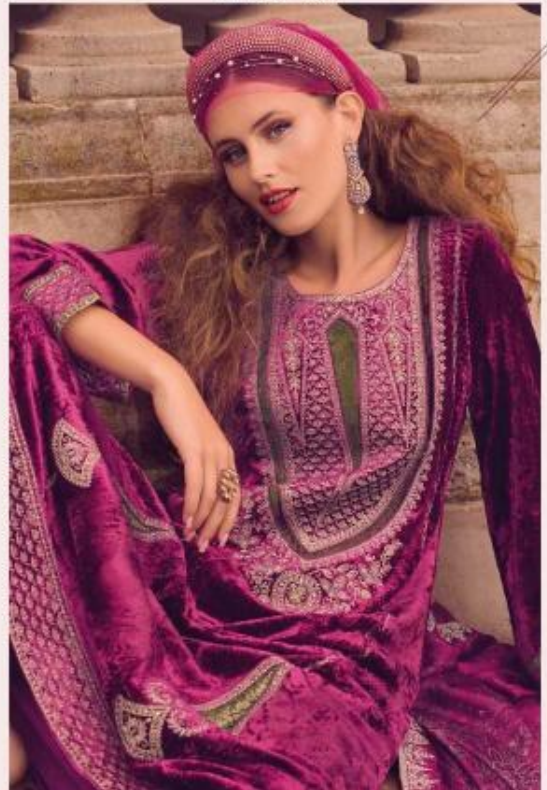

RANJATI

Azalea

RANJATI

Azalea

BLUSHING BEAUTY

10
04

10
03

BLUSHING BEAUTY

RANJATI

FASHION SAGA

RANJATI

Azalea

TOP

Plush Velvet Applique With Velvet in Form of
Designer Work

BOTTOM

Pure Pashmina Dyed