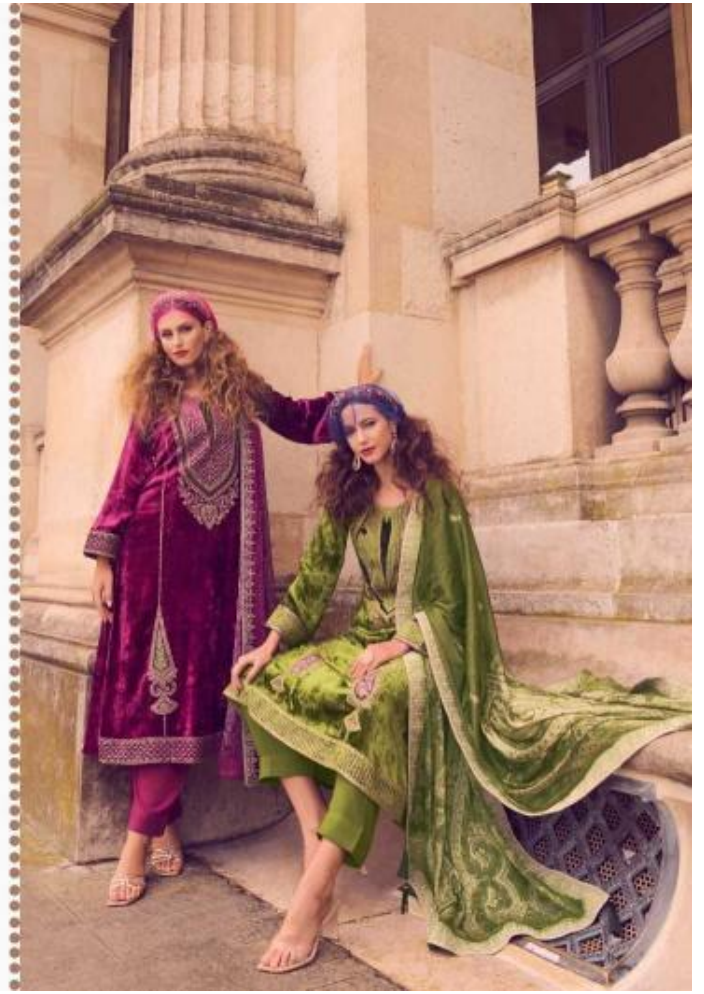

RANJATI

FASHION SAGA

RANJATI

Azalea

TOP

Plush Velvet Applique With Velvet in Form of Designer Work

BOTTOM

Pure Pashmina Dyed

DUPATTA

Pure Chinnon With Four side Embrodairy

BLUSHING BEAUTY

RANJATI

FASHION SAGA

STOP HERE DETAIL.

10
01

RANJATI