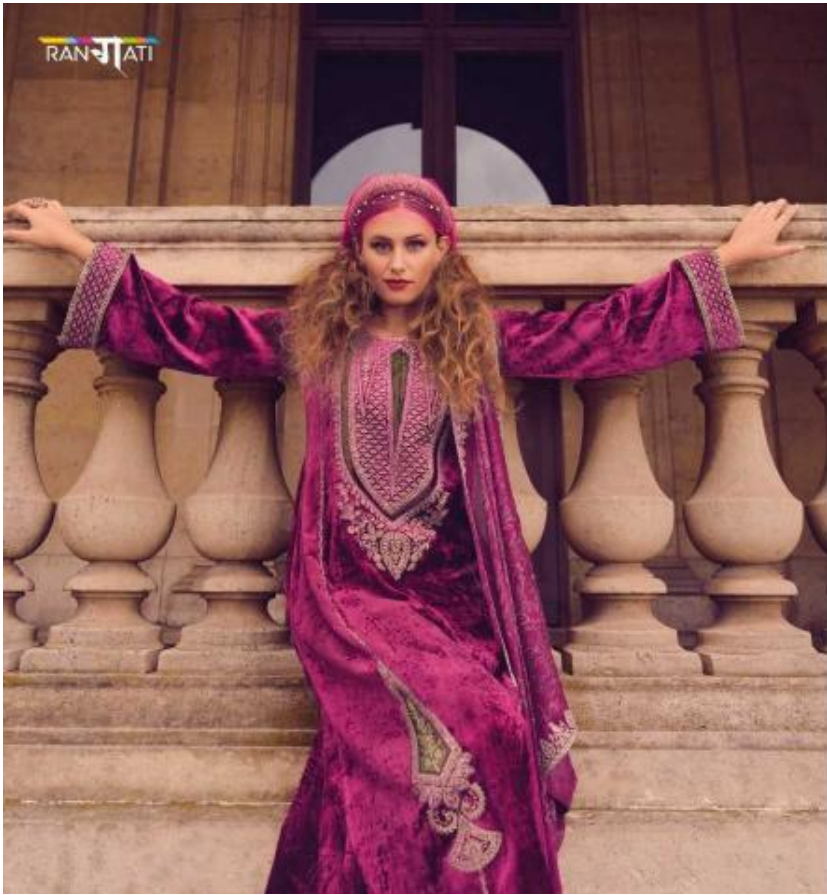

RANJATI

Azalea

RANJATI

Azalea

BLUSHING BEAUTY

10
04

10
03

BLUSHING BEAUTY

RANJATI

FASHION SAGA

RANJATI

Azalea

TOP

Plush Velvet Applique With Velvet in Form of Designer Work

BOTTOM

Pure Pashmina Dyed

DUPATTA

Pure Chinnon With Four side Embrodairy

BLUSHING BEAUTY

RANJATI

RANJATI

FASHION SAGA

STOP HERE DETAIL.

10
01