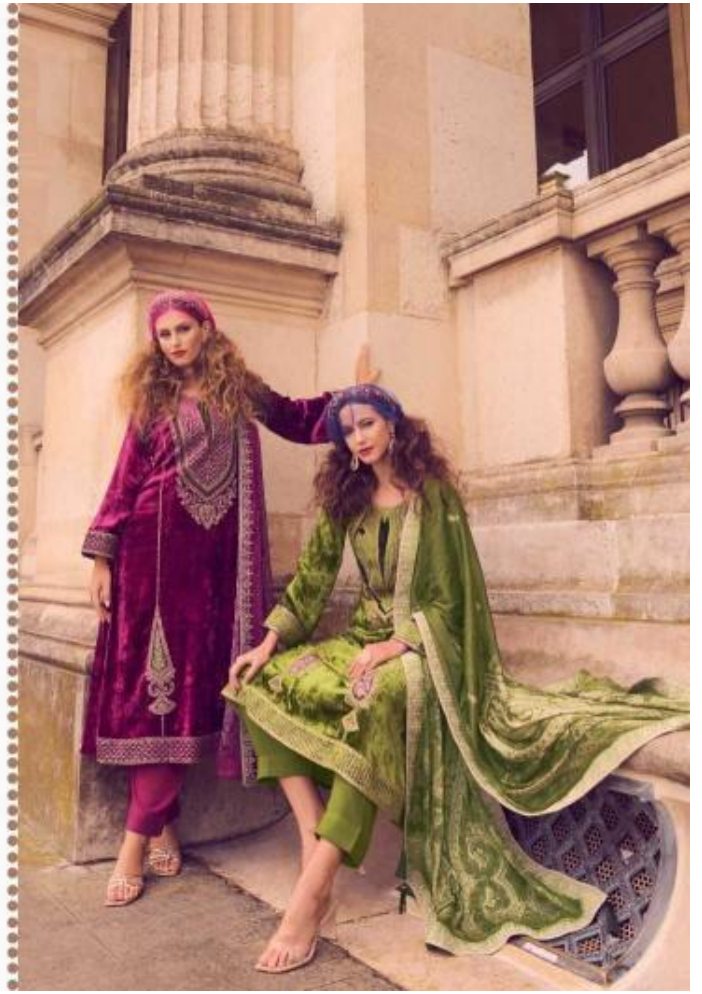

RANJATI

Azalea

TOP

Plush Velvet Applique With Velvet in Form of Designer Work

BOTTOM

Pure Pashmina Dyed

DUPATTA

Pure Chinnon With Four side Embrodairy