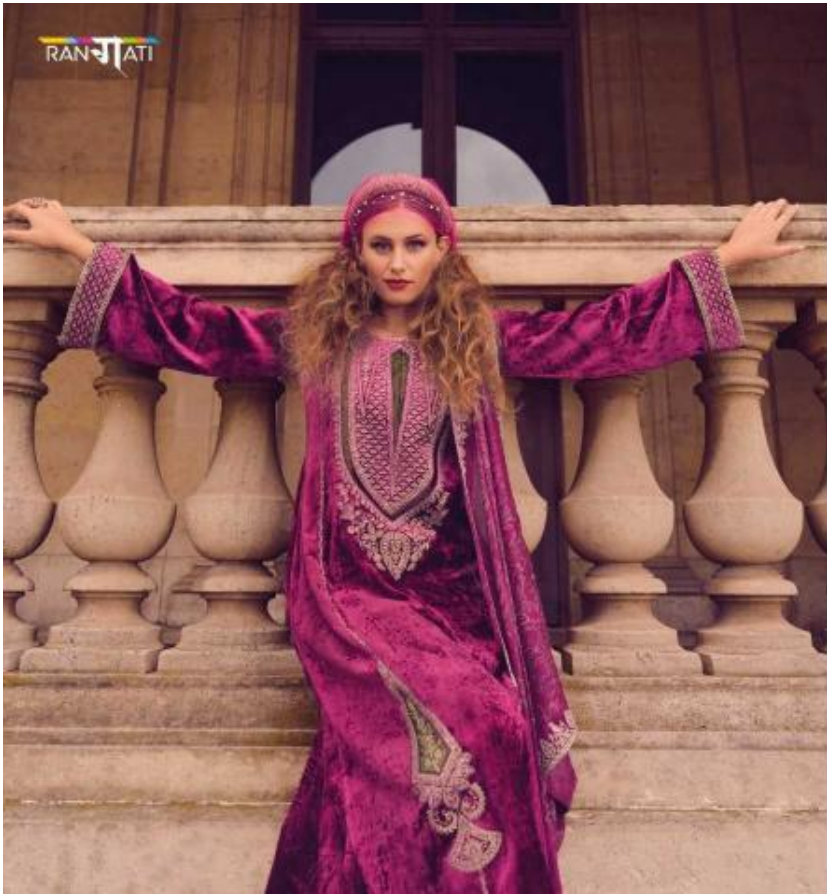

RANJATI

Azalea

RANJATI

Azalea

BLUSHING BEAUTY

10
04

10
03

BLUSHING BEAUTY

RANJATI

FASHION SAGA

RANJATI

Azalea

TOP

Plush Velvet Applique With Velvet in Form of
Designer Work

BOTTOM

Pure Pashmina Dyed

DUPATTA

Pure Chinnon With Four side Embrodairy

BLUSHING BEAUTY

RANJATI

RANJATI

FASHION SAGA

STOP HERE DETAIL.

10
01