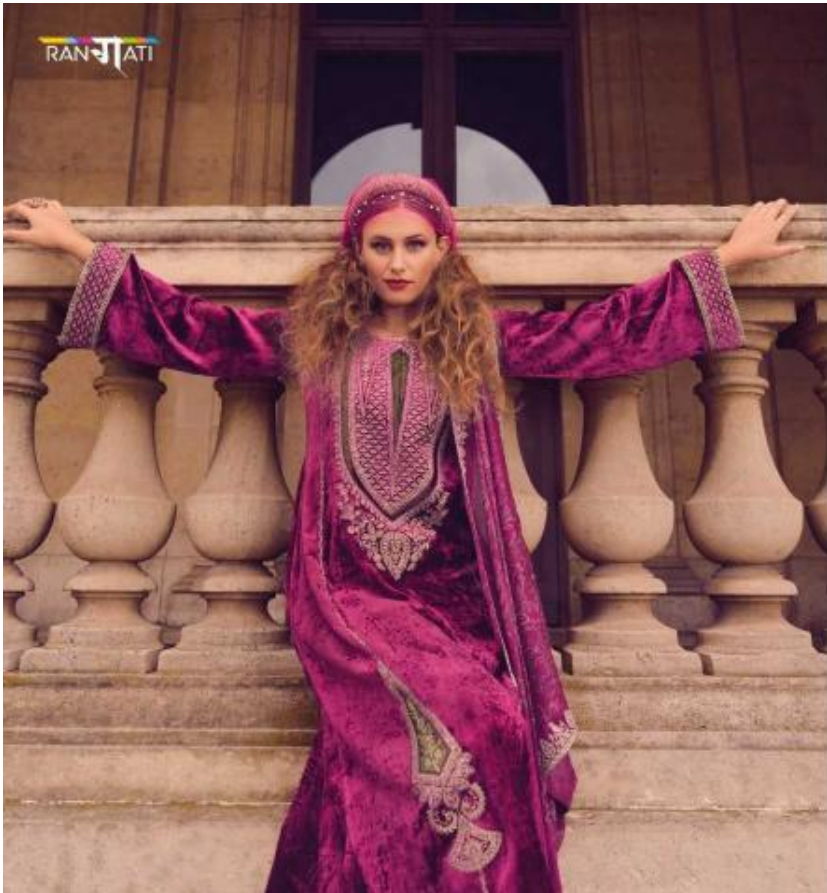

RANJATI

Azalea

RANJATI

Azalea

BLUSHING BEAUTY

10
04

10
03

BLUSHING BEAUTY

RANJATI

FASHION SAGA

RANJATI

Azalea

TOP

Plush Velvet Applique With Velvet in Form of Designer Work

BOTTOM

Pure Pashmina Dyed

DUPATTA

Pure Chinnon With Four side Embrodairy

BLUSHING BEAUTY

RANJATI

FASHION SAGA

STOP HERE DETAIL.

10
01

RANJATI