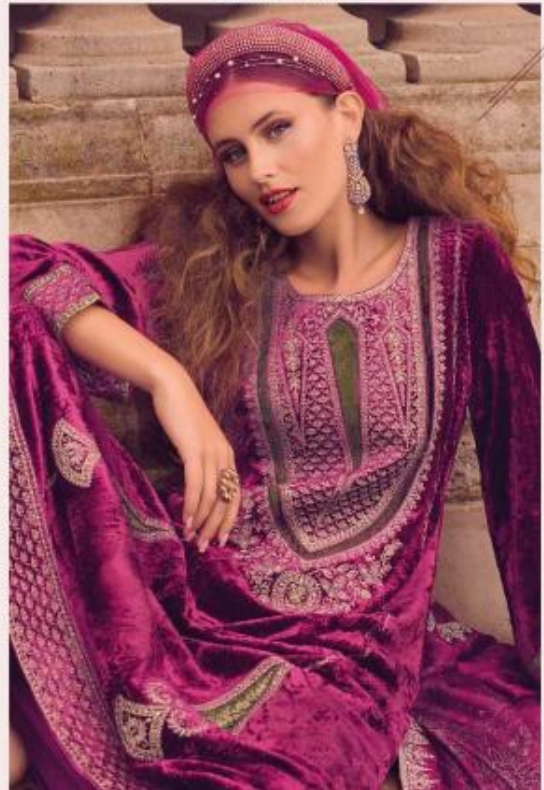

RANJATI

Azalea

RANJATI

Azalea

BLUSHING BEAUTY

10
04

10
03

BLUSHING BEAUTY

RANJATI

FASHION SAGA

RANJATI

Azalea

TOP

Plush Velvet Applique With Velvet in Form of Designer Work

BOTTOM

Pure Pashmina Dyed