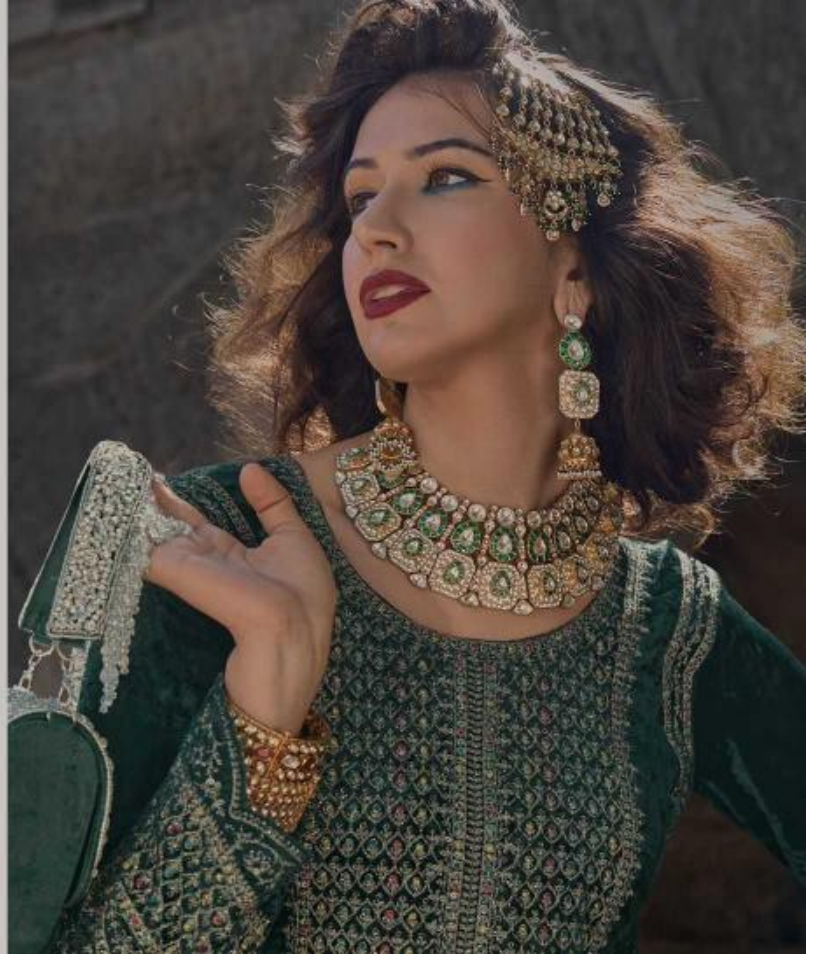

**VELVET**  
*Meenakari*  
LUXURIOUS VELVET COLLECTION

CINDERELLA  
Designer  
Suits

CINDERELLA

VM.10787

CINDERELLA  
by  
Sofia

VELVET  
*Meenakari*  
LUXURIOUS VELVET COLLECTION

  
CINDERELLA®  
Dresses for Women  

  
CINDERELLA  
Boutique  

VM.10782

VM.10783

VM.10786

VM.10787

VM.10784

VM.10785

VM.10788